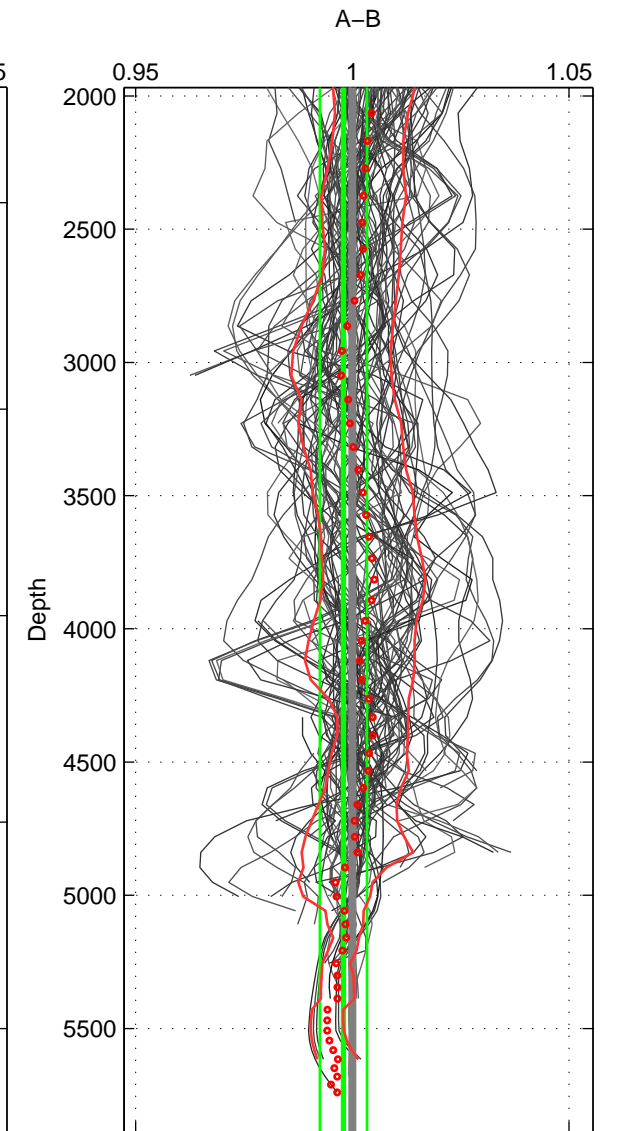

Cruise A (red). Date: Oct 2003 Cruisename: 233-316N20030922  
 Cruise B (blue). Date: May 1983 Cruisename: 240-32OC19830501

\*\*\* "Favourite" values are means of spaces 1 2 3.

	Offset	O.StDev	Ratio	R.Stdev	Rating
SIGMA:	-1.352	2.067	0.995	0.008	5
THETA:	-1.250	2.103	0.995	0.008	5
DEPTH:	-0.527	1.380	0.998	0.005	5
FAV. :	-1.043	1.850	0.996	0.007	5

Profiles of A: 37  
 Profiles of B: 47  
 Diff profs : 94  
 WMoffset (A-B): -1.3516  
 WMoffset stdev: 2.0675  
 WMratio (A/B): 0.99462  
 WMratio stdev: 0.0081324

Quality (1-5): 5

Profiles of A: 37  
 Profiles of B: 47  
 Diff profs : 94  
 WMoffset (A-B): -1.2503  
 WMoffset stdev: 2.1034  
 WMratio (A/B): 0.99508  
 WMratio stdev: 0.0083188

Quality (1-5): 5

Profiles of A: 37  
 Profiles of B: 47  
 Diff profs : 94  
 WMoffset (A-B): -0.52684  
 WMoffset stdev: 1.3799  
 WMratio (A/B): 0.99794  
 WMratio stdev: 0.0054457

Quality (1-5): 5