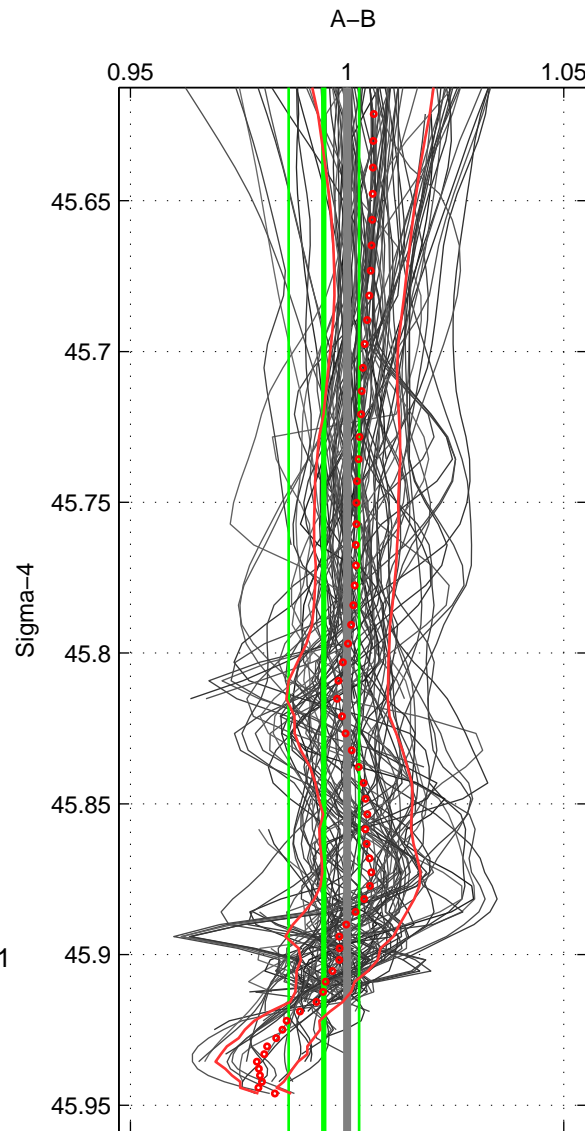

Cruise A (red). Date: Oct 2003 Cruisename: 233-316N20030922  
 Cruise B (blue). Date: May 1983 Cruisename: 240-32OC19830501

\*\*\* "Favourite" values are means of spaces 1 2 3.

	Offset	O.StDev	Ratio	R.Stdev	Rating
SIGMA:	-1.352	2.067	0.995	0.008	5
THETA:	-1.250	2.103	0.995	0.008	5
DEPTH:	-0.527	1.380	0.998	0.005	5
FAV. :	-1.043	1.850	0.996	0.007	5

Profiles of A: 37  
 Profiles of B: 47  
 Diff profs : 94  
 WMoffset (A-B): -1.3516  
 WMoffset stdev: 2.0675  
 WMratio (A/B): 0.99462  
 WMratio stdev: 0.0081324

Quality (1-5): 5

Profiles of A: 37  
 Profiles of B: 47  
 Diff profs : 94  
 WMoffset (A-B): -1.2503  
 WMoffset stdev: 2.1034  
 WMratio (A/B): 0.99508  
 WMratio stdev: 0.0083188

Quality (1-5): 5

Profiles of A: 37  
 Profiles of B: 47  
 Diff profs : 94  
 WMoffset (A-B): -0.52684  
 WMoffset stdev: 1.3799  
 WMratio (A/B): 0.99794  
 WMratio stdev: 0.0054457

Quality (1-5): 5