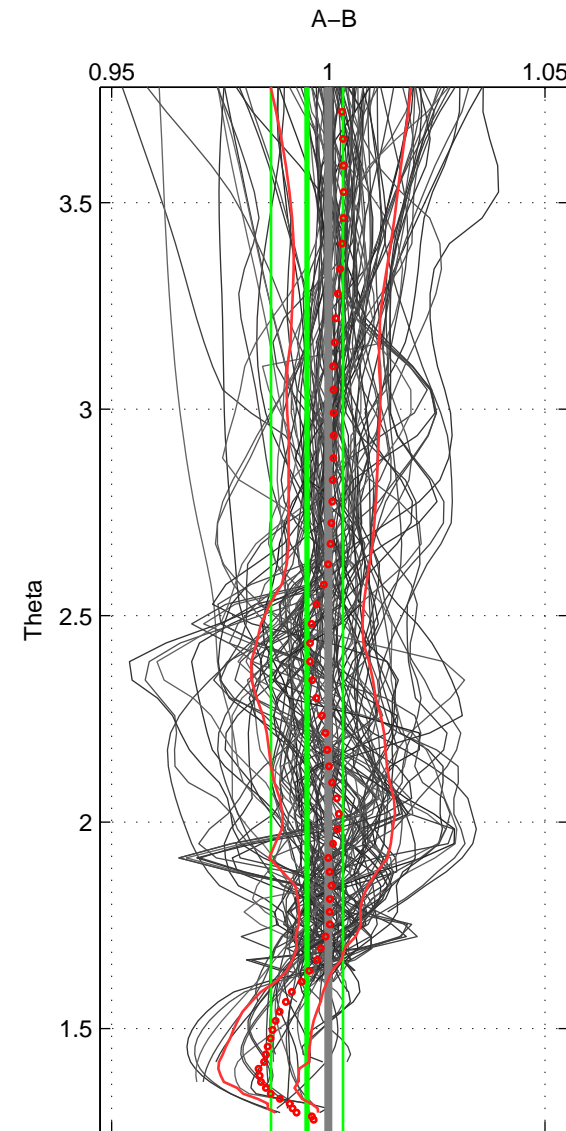

Cruise A (red). Date: Oct 2003 Cruisename: 233-316N20030922  
 Cruise B (blue). Date: May 1983 Cruisename: 240-32OC19830501

\*\*\* "Favourite" values are means of spaces 1 2 3.

	Offset	O.StDev	Ratio	R.Stdev	Rating
SIGMA:	-1.352	2.067	0.995	0.008	5
THETA:	-1.250	2.103	0.995	0.008	5
DEPTH:	-0.527	1.380	0.998	0.005	5
FAV. :	-1.043	1.850	0.996	0.007	5

Profiles of A: 37  
 Profiles of B: 47  
 Diff profs : 94  
 WMoffset (A-B): -1.3516  
 WMoffset stdev: 2.0675  
 WMratio (A/B): 0.99462  
 WMratio stdev: 0.0081324

Quality (1-5): 5

Profiles of A: 37  
 Profiles of B: 47  
 Diff profs : 94  
 WMoffset (A-B): -1.2503  
 WMoffset stdev: 2.1034  
 WMratio (A/B): 0.99508  
 WMratio stdev: 0.0083188

Quality (1-5): 5

Profiles of A: 37  
 Profiles of B: 47  
 Diff profs : 94  
 WMoffset (A-B): -0.52684  
 WMoffset stdev: 1.3799  
 WMratio (A/B): 0.99794  
 WMratio stdev: 0.0054457

Quality (1-5): 5