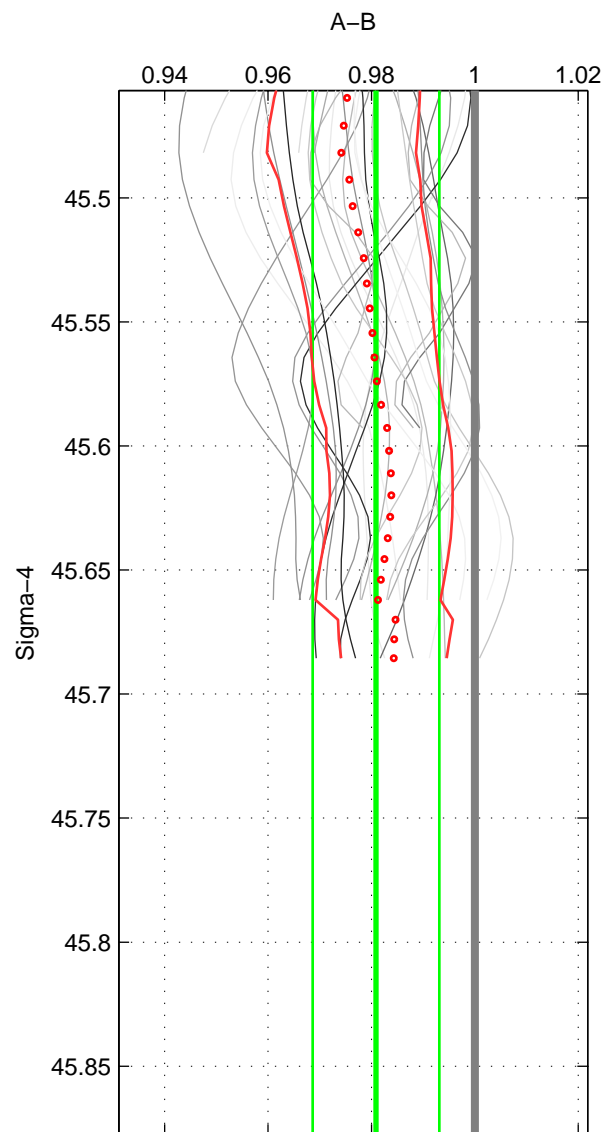

Cruise A (red). Date: Mar 1989 Cruisename: 507-32MW19890206

Cruise B (blue). Date: Nov 2002 Cruisename: 659-49UF20021031

*** "Favourite" values are means of spaces 1 2.

	Offset	O.StDev	Ratio	R.Stdev	Rating
SIGMA:	-2.095	1.343	0.981	0.012	5
THETA:	-2.367	1.426	0.978	0.013	5
DEPTH:	-3.640	0.578	0.967	0.005	3
FAV. :	-2.231	1.385	0.980	0.013	5

Profiles of A: 11
 Profiles of B: 3
 Diff profs : 29
 WMoffset (A-B): -2.0946
 WMoffset stdev: 1.3432
 WMratio (A/B): 0.98088
 WMratio stdev: 0.012241

Quality (1-5): 5

Profiles of A: 11
 Profiles of B: 3
 Diff profs : 29
 WMoffset (A-B): -2.3671
 WMoffset stdev: 1.4264
 WMratio (A/B): 0.97845
 WMratio stdev: 0.012918

Quality (1-5): 5

Profiles of A: 11
 Profiles of B: 3
 Diff profs : 29
 WMoffset (A-B): -3.6399
 WMoffset stdev: 0.57802
 WMratio (A/B): 0.96684
 WMratio stdev: 0.0051672

Quality (1-5): 3

Please note that statistics are bad.