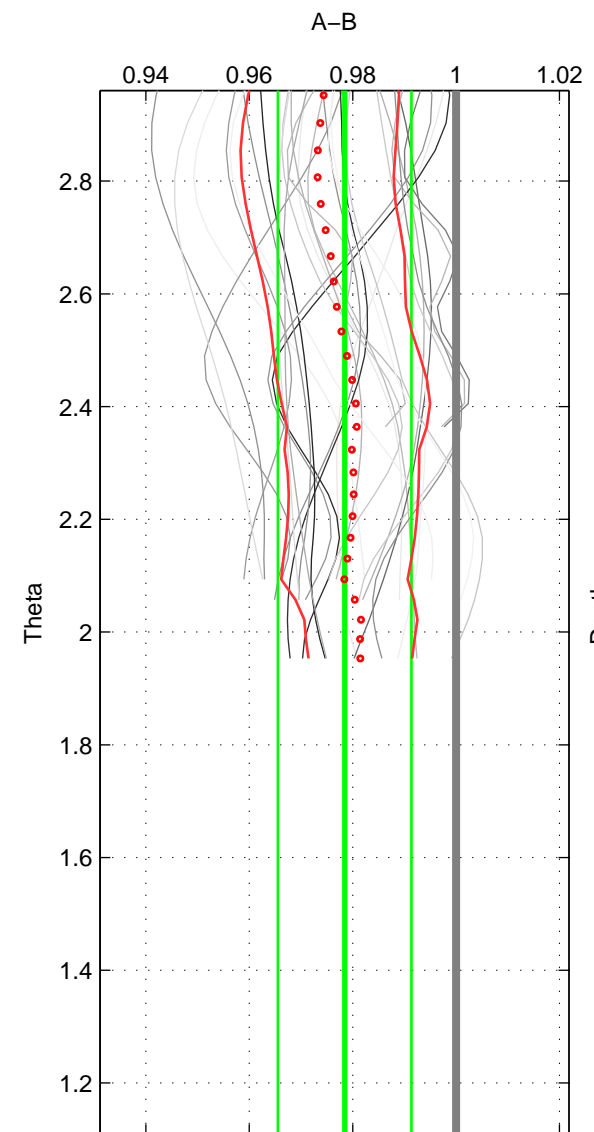

Cruise A (red). Date: Mar 1989 Cruisename: 507-32MW19890206

Cruise B (blue). Date: Nov 2002 Cruisename: 659-49UF20021031

*** "Favourite" values are means of spaces 1 2.

	Offset	O.StDev	Ratio	R.Stdev	Rating
SIGMA:	-2.095	1.343	0.981	0.012	5
THETA:	-2.367	1.426	0.978	0.013	5
DEPTH:	-3.640	0.578	0.967	0.005	3
FAV. :	-2.231	1.385	0.980	0.013	5

Profiles of A: 11
 Profiles of B: 3
 Diff profs : 29
 WMoffset (A-B): -2.0946
 WMoffset stdev: 1.3432
 WMratio (A/B): 0.98088
 WMratio stdev: 0.012241

Quality (1-5): 5

Profiles of A: 11
 Profiles of B: 3
 Diff profs : 29
 WMoffset (A-B): -2.3671
 WMoffset stdev: 1.4264
 WMratio (A/B): 0.97845
 WMratio stdev: 0.012918

Quality (1-5): 5

Profiles of A: 11
 Profiles of B: 3
 Diff profs : 29
 WMoffset (A-B): -3.6399
 WMoffset stdev: 0.57802
 WMratio (A/B): 0.96684
 WMratio stdev: 0.0051672

Quality (1-5): 3

Please note that statistics are bad.