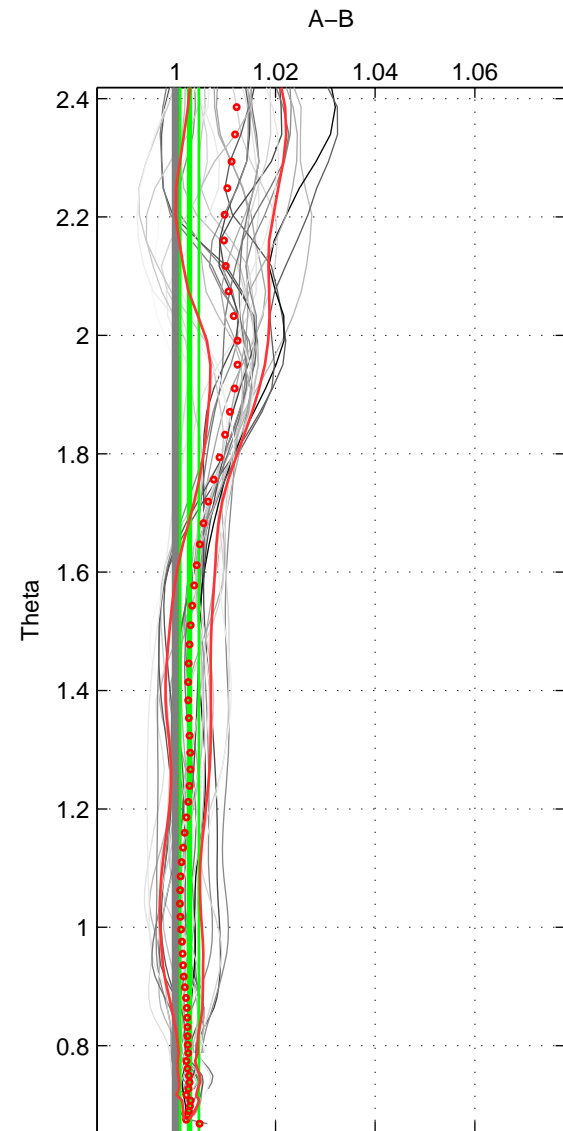

Cruise A (red). Date: Mar 1995 Cruisename: 348-316N19950310  
 Cruise B (blue). Date: Feb 2007 Cruisename: 358-33RR20070204

\*\*\* "Favourite" values are means of spaces 1 2 3.

	Offset	O.StDev	Ratio	R.Stdev	Rating
SIGMA:	0.685	0.418	1.003	0.002	5
THETA:	0.575	0.388	1.003	0.002	5
DEPTH:	1.008	0.115	1.005	0.001	5
FAV.:	0.756	0.307	1.004	0.001	5

Profiles of A: 6  
 Profiles of B: 7  
 Diff profs: 31  
 WMoffset (A-B): 0.68501  
 WMoffset stdev: 0.41788  
 WMratio (A/B): 1.0033  
 WMratio stdev: 0.0020332

Quality (1-5): 5

Profiles of A: 6  
 Profiles of B: 7  
 Diff profs: 31  
 WMoffset (A-B): 0.57518  
 WMoffset stdev: 0.3876  
 WMratio (A/B): 1.0028  
 WMratio stdev: 0.0018754

Quality (1-5): 5

Profiles of A: 6  
 Profiles of B: 7  
 Diff profs: 31  
 WMoffset (A-B): 1.0081  
 WMoffset stdev: 0.11507  
 WMratio (A/B): 1.0049  
 WMratio stdev: 0.00055417

Quality (1-5): 5