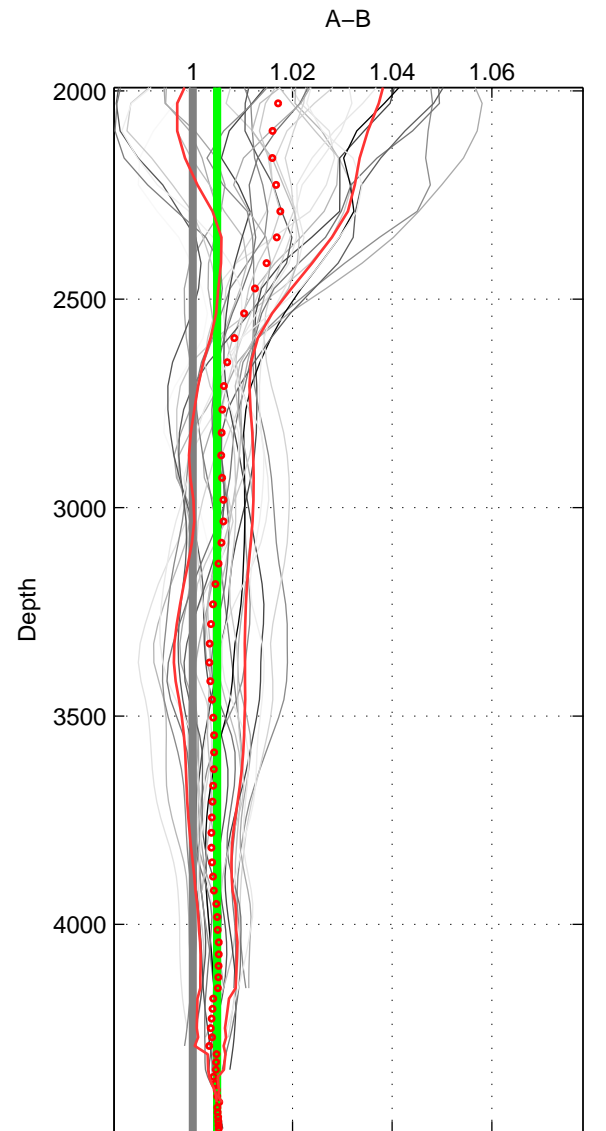

Cruise A (red). Date: Mar 1995 Cruisename: 348-316N19950310  
 Cruise B (blue). Date: Feb 2007 Cruisename: 358-33RR20070204

\*\*\* "Favourite" values are means of spaces 1 2 3.

	Offset	O.StDev	Ratio	R.Stdev	Rating
SIGMA:	0.685	0.418	1.003	0.002	5
THETA:	0.575	0.388	1.003	0.002	5
DEPTH:	1.008	0.115	1.005	0.001	5
FAV.:	0.756	0.307	1.004	0.001	5

Profiles of A: 6  
 Profiles of B: 7  
 Diff profs: 31  
 WMoffset (A-B): 0.68501  
 WMoffset stdev: 0.41788  
 WMratio (A/B): 1.0033  
 WMratio stdev: 0.0020332

Quality (1-5): 5

Profiles of A: 6  
 Profiles of B: 7  
 Diff profs: 31  
 WMoffset (A-B): 0.57518  
 WMoffset stdev: 0.3876  
 WMratio (A/B): 1.0028  
 WMratio stdev: 0.0018754

Quality (1-5): 5

Profiles of A: 6  
 Profiles of B: 7  
 Diff profs: 31  
 WMoffset (A-B): 1.0081  
 WMoffset stdev: 0.11507  
 WMratio (A/B): 1.0049  
 WMratio stdev: 0.00055417

Quality (1-5): 5