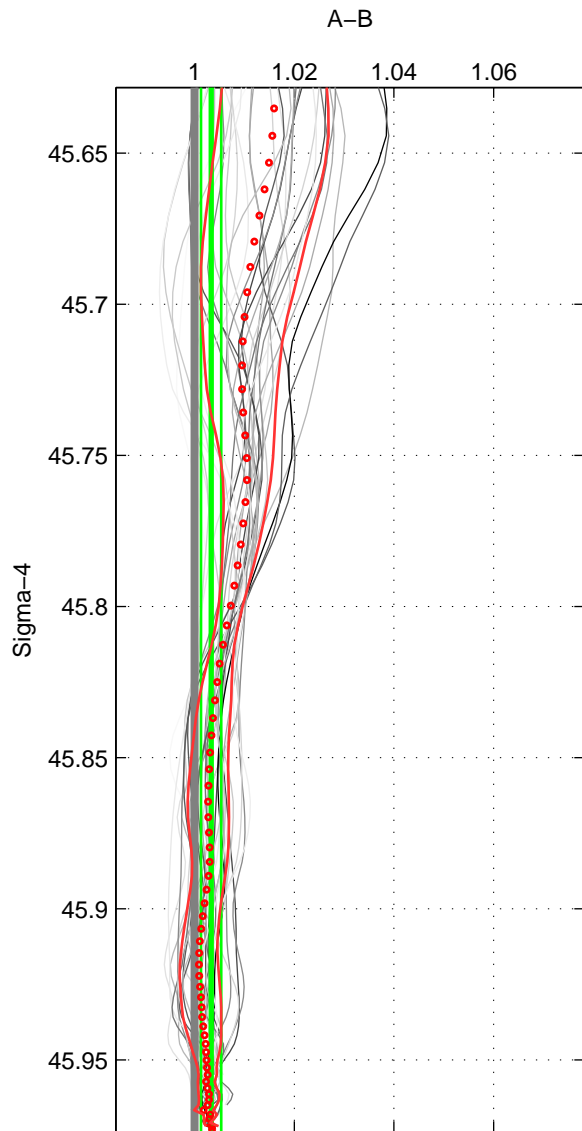

Cruise A (red). Date: Mar 1995 Cruisename: 348-316N19950310  
 Cruise B (blue). Date: Feb 2007 Cruisename: 358-33RR20070204

\*\*\* "Favourite" values are means of spaces 1 2 3.

	Offset	O.StDev	Ratio	R.Stdev	Rating
SIGMA:	0.685	0.418	1.003	0.002	5
THETA:	0.575	0.388	1.003	0.002	5
DEPTH:	1.008	0.115	1.005	0.001	5
FAV.:	0.756	0.307	1.004	0.001	5

Profiles of A: 6  
 Profiles of B: 7  
 Diff profs: 31  
 WMoffset (A-B): 0.68501  
 WMoffset stdev: 0.41788  
 WMratio (A/B): 1.0033  
 WMratio stdev: 0.0020332

Quality (1-5): 5

Profiles of A: 6  
 Profiles of B: 7  
 Diff profs: 31  
 WMoffset (A-B): 0.57518  
 WMoffset stdev: 0.3876  
 WMratio (A/B): 1.0028  
 WMratio stdev: 0.0018754

Quality (1-5): 5

Profiles of A: 6  
 Profiles of B: 7  
 Diff profs: 31  
 WMoffset (A-B): 1.0081  
 WMoffset stdev: 0.11507  
 WMratio (A/B): 1.0049  
 WMratio stdev: 0.00055417

Quality (1-5): 5