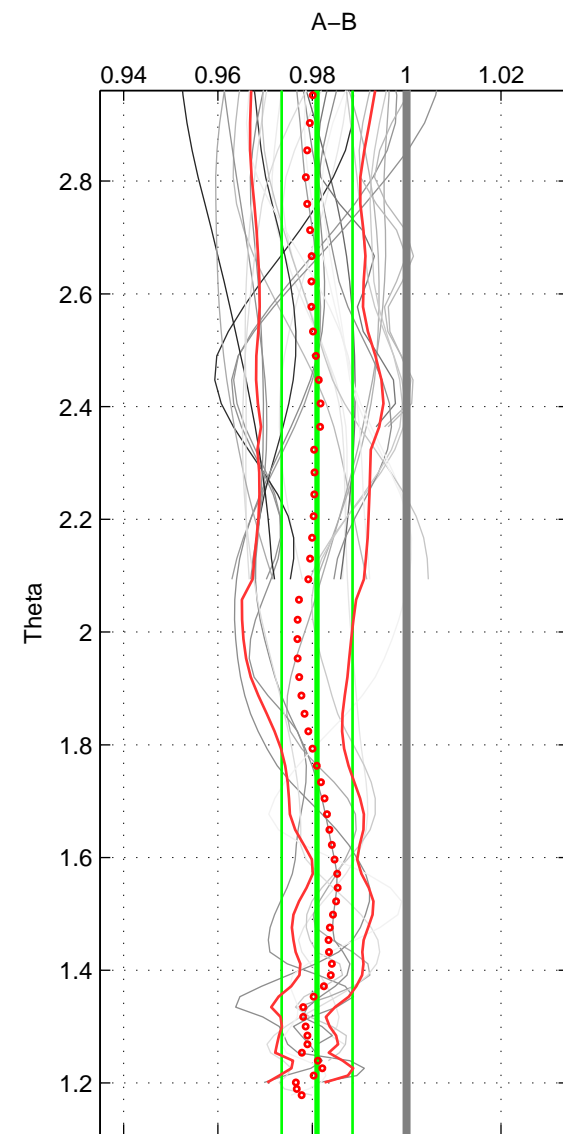

Cruise A (red). Date: Mar 1989 Cruisename: 507-32MW19890206

Cruise B (blue). Date: Jul 1997 Cruisename: 682-49UP19970623

\*\*\* "Favourite" values are means of spaces 1 2 3.

	Offset	O.StDev	Ratio	R.Stdev	Rating
SIGMA:	-2.162	0.969	0.983	0.007	5
THETA:	-2.459	1.005	0.981	0.008	5
DEPTH:	-2.405	1.252	0.983	0.009	5
FAV. :	-2.342	1.076	0.983	0.008	5

Profiles of A: 11  
 Profiles of B: 3  
 Diff profs : 29  
 WMoffset (A-B): -2.1623  
 WMoffset stdev: 0.96925  
 WMratio (A/B): 0.98331  
 WMratio stdev: 0.0072443

Quality (1-5): 5

Profiles of A: 11  
 Profiles of B: 3  
 Diff profs : 29  
 WMoffset (A-B): -2.4586  
 WMoffset stdev: 1.0054  
 WMratio (A/B): 0.98101  
 WMratio stdev: 0.0075097

Quality (1-5): 5

Profiles of A: 11  
 Profiles of B: 3  
 Diff profs : 29  
 WMoffset (A-B): -2.4054  
 WMoffset stdev: 1.2523  
 WMratio (A/B): 0.9832  
 WMratio stdev: 0.0088203

Quality (1-5): 5