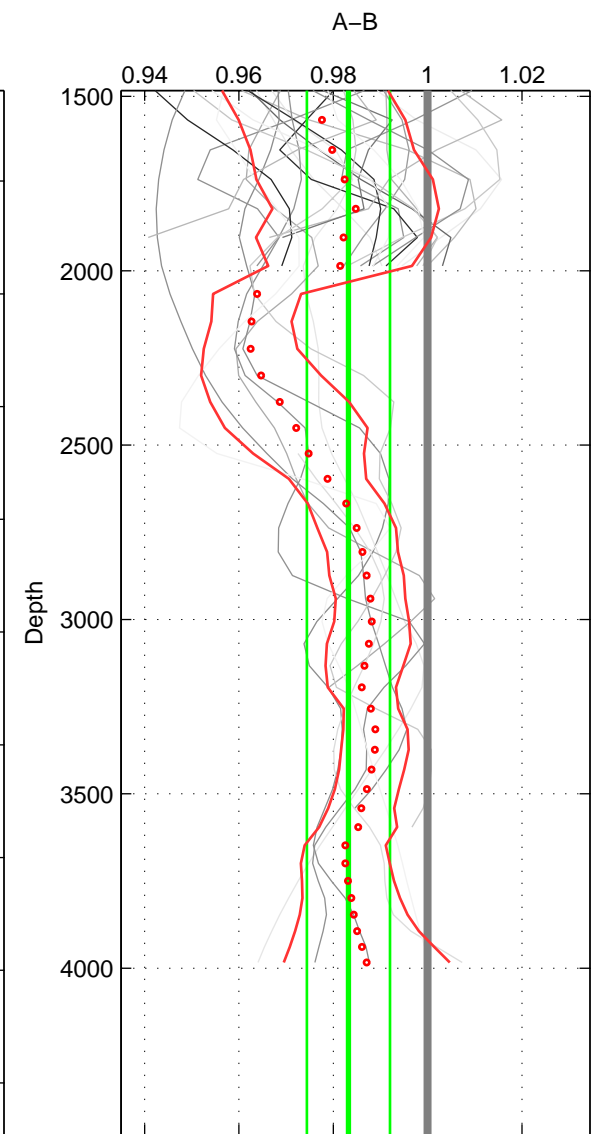

Cruise A (red). Date: Mar 1989 Cruisename: 507-32MW19890206

Cruise B (blue). Date: Jul 1997 Cruisename: 682-49UP19970623

\*\*\* "Favourite" values are means of spaces 1 2 3.

	Offset	O.StDev	Ratio	R.Stdev	Rating
SIGMA:	-2.162	0.969	0.983	0.007	5
THETA:	-2.459	1.005	0.981	0.008	5
DEPTH:	-2.405	1.252	0.983	0.009	5
FAV. :	-2.342	1.076	0.983	0.008	5

Profiles of A: 11  
 Profiles of B: 3  
 Diff profs : 29  
 WMoffset (A-B): -2.1623  
 WMoffset stdev: 0.96925  
 WMratio (A/B): 0.98331  
 WMratio stdev: 0.0072443

Quality (1-5): 5

Profiles of A: 11  
 Profiles of B: 3  
 Diff profs : 29  
 WMoffset (A-B): -2.4586  
 WMoffset stdev: 1.0054  
 WMratio (A/B): 0.98101  
 WMratio stdev: 0.0075097

Quality (1-5): 5

Profiles of A: 11  
 Profiles of B: 3  
 Diff profs : 29  
 WMoffset (A-B): -2.4054  
 WMoffset stdev: 1.2523  
 WMratio (A/B): 0.9832  
 WMratio stdev: 0.0088203

Quality (1-5): 5