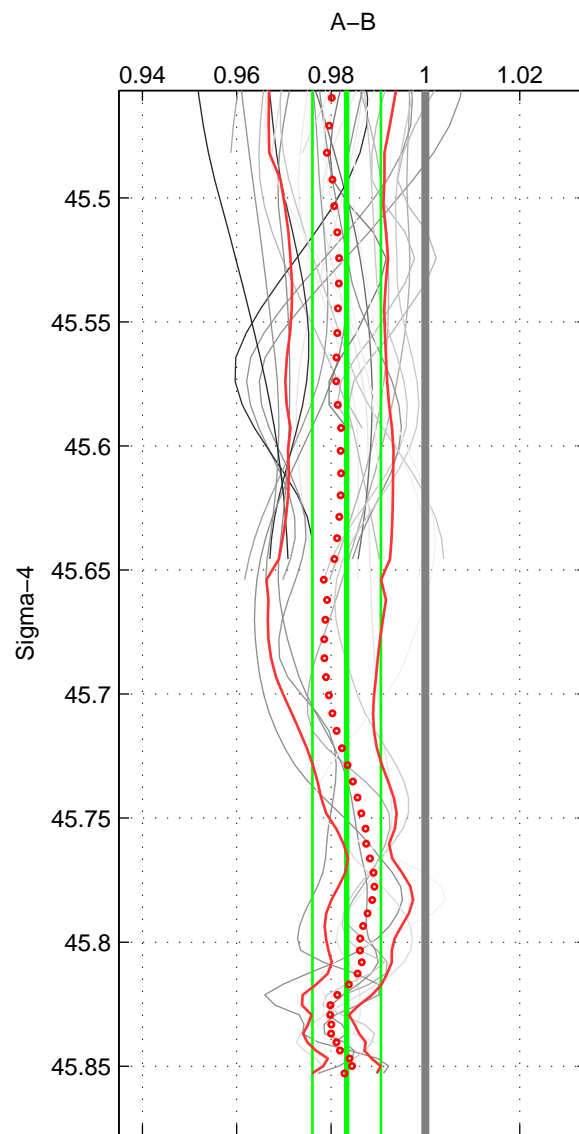

Cruise A (red). Date: Mar 1989 Cruisename: 507-32MW19890206

Cruise B (blue). Date: Jul 1997 Cruisename: 682-49UP19970623

\*\*\* "Favourite" values are means of spaces 1 2 3.

	Offset	O.StDev	Ratio	R.Stdev	Rating
SIGMA:	-2.162	0.969	0.983	0.007	5
THETA:	-2.459	1.005	0.981	0.008	5
DEPTH:	-2.405	1.252	0.983	0.009	5
FAV. :	-2.342	1.076	0.983	0.008	5

Profiles of A: 11  
 Profiles of B: 3  
 Diff profs : 29  
 WMoffset (A-B): -2.1623  
 WMoffset stdev: 0.96925  
 WMratio (A/B): 0.98331  
 WMratio stdev: 0.0072443

Quality (1-5): 5

Profiles of A: 11  
 Profiles of B: 3  
 Diff profs : 29  
 WMoffset (A-B): -2.4586  
 WMoffset stdev: 1.0054  
 WMratio (A/B): 0.98101  
 WMratio stdev: 0.0075097

Quality (1-5): 5

Profiles of A: 11  
 Profiles of B: 3  
 Diff profs : 29  
 WMoffset (A-B): -2.4054  
 WMoffset stdev: 1.2523  
 WMratio (A/B): 0.9832  
 WMratio stdev: 0.0088203

Quality (1-5): 5