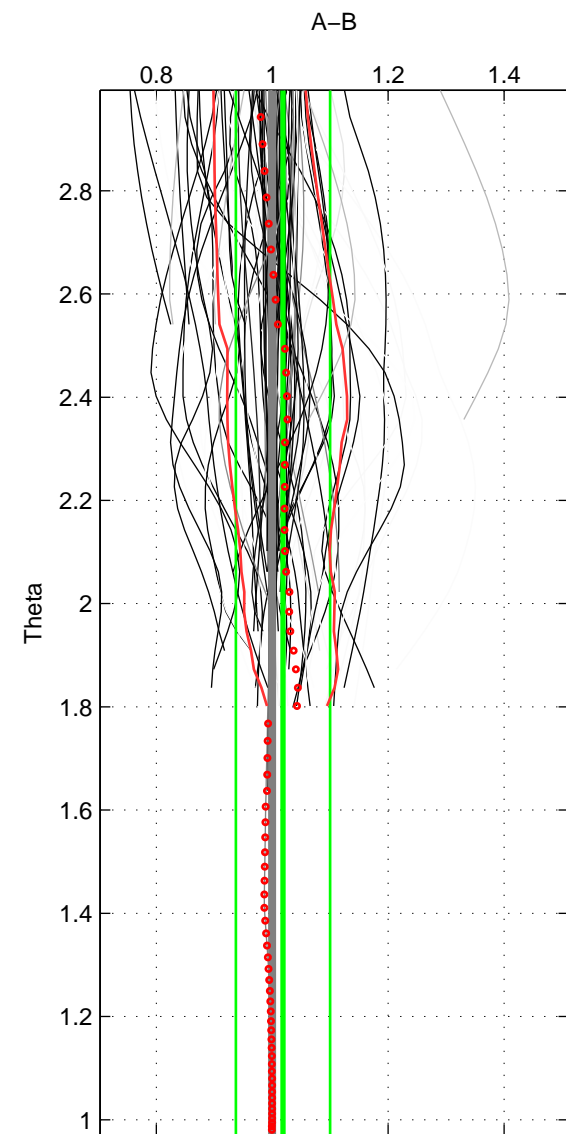

Cruise A (red). Date: Jul 2005 Cruisename: 669-49UF20050615  
 Cruise B (blue). Date: Jul 2006 Cruisename: 672-49UF20060614

\*\*\* "Favourite" values are means of spaces 1 2.

|        | Offset | O.StDev | Ratio | R.Stdev | Rating |
|--------|--------|---------|-------|---------|--------|
| SIGMA: | 1.320  | 4.559   | 1.022 | 0.066   | 5      |
| THETA: | 0.938  | 5.134   | 1.019 | 0.081   | 5      |
| DEPTH: | 1.114  | 0.864   | 1.012 | 0.012   | 3      |
| FAV.:  | 1.129  | 4.846   | 1.021 | 0.074   | 5      |

Profiles of A: 56  
 Profiles of B: 56  
 Diff profs : 86  
 WMoffset (A-B): 1.3204  
 WMoffset stdev: 4.5585  
 WMratio (A/B): 1.0224  
 WMratio stdev: 0.065872

Quality (1-5): 5

Profiles of A: 56  
 Profiles of B: 56  
 Diff profs : 86  
 WMoffset (A-B): 0.93846  
 WMoffset stdev: 5.1337  
 WMratio (A/B): 1.0187  
 WMratio stdev: 0.081273

Quality (1-5): 5

Profiles of A: 56  
 Profiles of B: 56  
 Diff profs : 86  
 WMoffset (A-B): 1.1144  
 WMoffset stdev: 0.86358  
 WMratio (A/B): 1.0121  
 WMratio stdev: 0.012025

Quality (1-5): 3

Please note that statistics are bad.