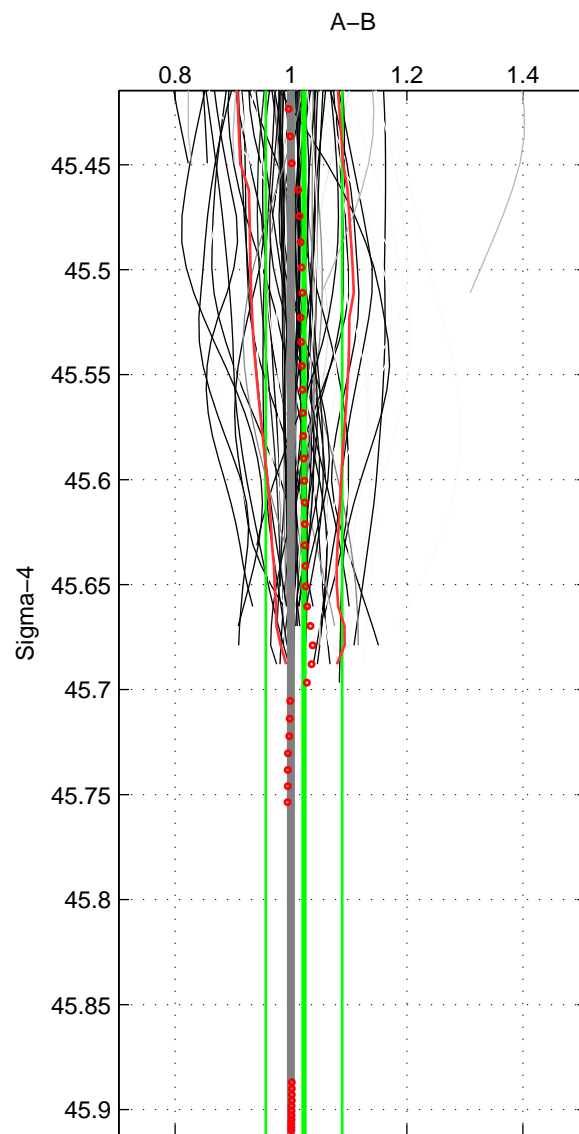

Cruise A (red). Date: Jul 2005 Cruisename: 669-49UF20050615  
 Cruise B (blue). Date: Jul 2006 Cruisename: 672-49UF20060614

\*\*\* "Favourite" values are means of spaces 1 2.

|        | Offset | O.StDev | Ratio | R.Stdev | Rating |
|--------|--------|---------|-------|---------|--------|
| SIGMA: | 1.320  | 4.559   | 1.022 | 0.066   | 5      |
| THETA: | 0.938  | 5.134   | 1.019 | 0.081   | 5      |
| DEPTH: | 1.114  | 0.864   | 1.012 | 0.012   | 3      |
| FAV.:  | 1.129  | 4.846   | 1.021 | 0.074   | 5      |

Profiles of A: 56  
 Profiles of B: 56  
 Diff profs : 86  
 WMoffset (A-B): 1.3204  
 WMoffset stdev: 4.5585  
 WMratio (A/B): 1.0224  
 WMratio stdev: 0.065872

Quality (1-5): 5

Profiles of A: 56  
 Profiles of B: 56  
 Diff profs : 86  
 WMoffset (A-B): 0.93846  
 WMoffset stdev: 5.1337  
 WMratio (A/B): 1.0187  
 WMratio stdev: 0.081273

Quality (1-5): 5

Profiles of A: 56  
 Profiles of B: 56  
 Diff profs : 86  
 WMoffset (A-B): 1.1144  
 WMoffset stdev: 0.86358  
 WMratio (A/B): 1.0121  
 WMratio stdev: 0.012025

Quality (1-5): 3

Please note that statistics are bad.