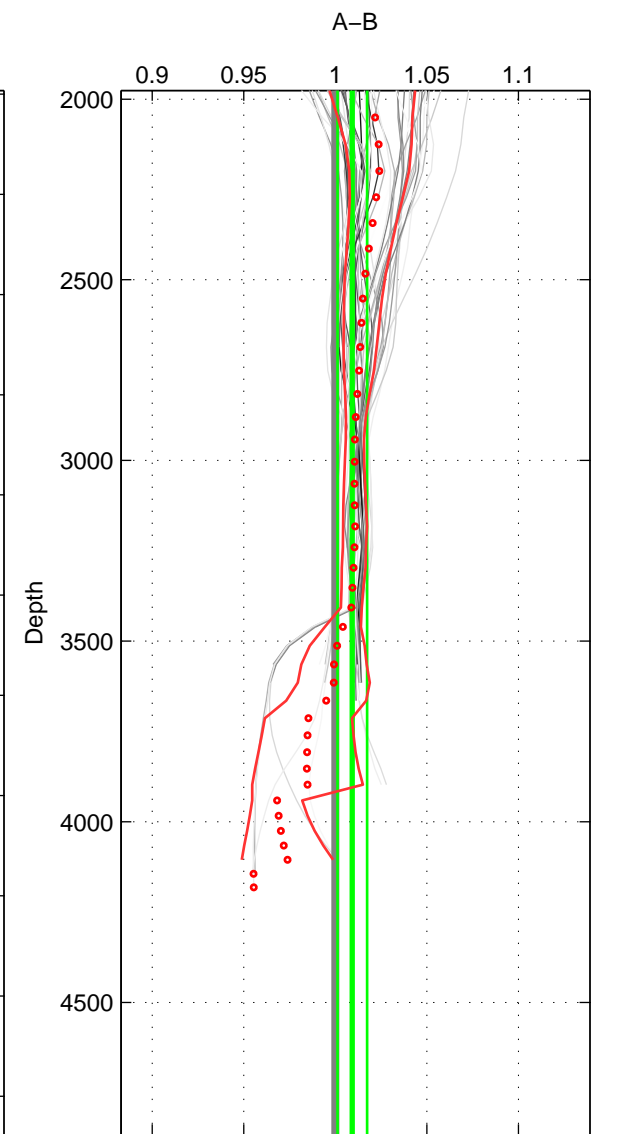

Cruise A (red). Date: Jan 1993 Cruisename: 144-06MT19921227  
 Cruise B (blue). Date: Mar 2010 Cruisename: 256-33RO20100308

\*\*\* "Favourite" values are means of spaces 1 3.

	Offset	O.StDev	Ratio	R.Stdev	Rating
SIGMA:	2.469	1.410	1.011	0.006	5
THETA:	2.603	2.145	1.011	0.009	4
DEPTH:	2.151	1.863	1.009	0.008	5
FAV.:	2.310	1.637	1.010	0.007	5

Profiles of A: 8  
 Profiles of B: 8  
 Diff profs: 45  
 WMoffset (A-B): 2.4687  
 WMoffset stdev: 1.4102  
 WMratio (A/B): 1.0108  
 WMratio stdev: 0.0061765

Quality (1-5): 5

Profiles of A: 8  
 Profiles of B: 8  
 Diff profs: 45  
 WMoffset (A-B): 2.6028  
 WMoffset stdev: 2.1453  
 WMratio (A/B): 1.0115  
 WMratio stdev: 0.0094879

Quality (1-5): 4

Profiles of A: 8  
 Profiles of B: 8  
 Diff profs: 45  
 WMoffset (A-B): 2.1513  
 WMoffset stdev: 1.8631  
 WMratio (A/B): 1.0092  
 WMratio stdev: 0.0080436

Quality (1-5): 5