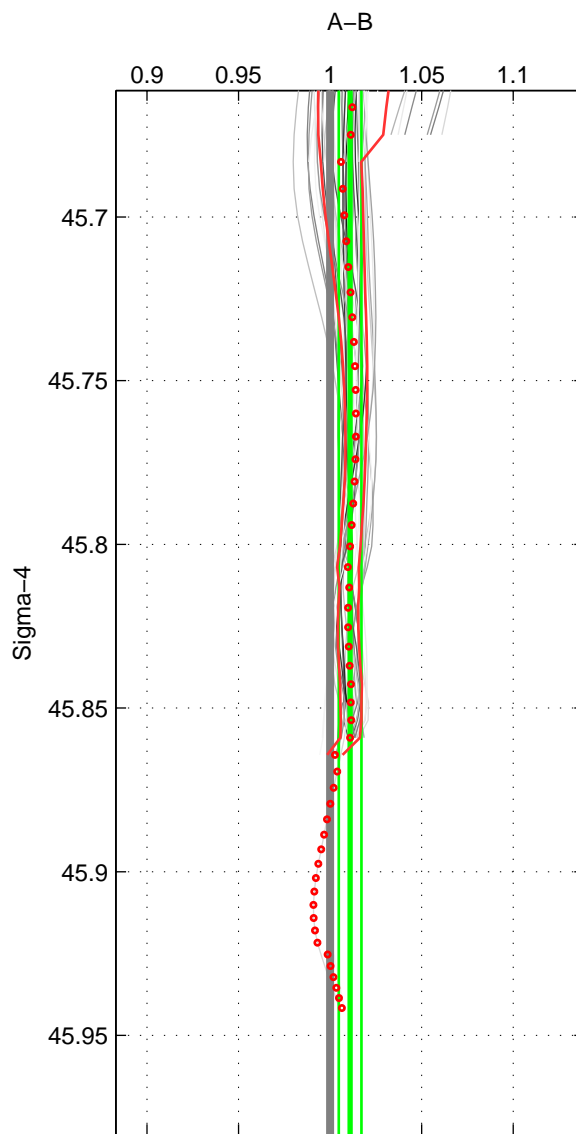

Cruise A (red). Date: Jan 1993 Cruisename: 144-06MT19921227  
 Cruise B (blue). Date: Mar 2010 Cruisename: 256-33RO20100308

\*\*\* "Favourite" values are means of spaces 1 3.

	Offset	O.StDev	Ratio	R.Stdev	Rating
SIGMA:	2.469	1.410	1.011	0.006	5
THETA:	2.603	2.145	1.011	0.009	4
DEPTH:	2.151	1.863	1.009	0.008	5
FAV.:	2.310	1.637	1.010	0.007	5

Profiles of A: 8  
 Profiles of B: 8  
 Diff profs: 45  
 WMoffset (A-B): 2.4687  
 WMoffset stdev: 1.4102  
 WMratio (A/B): 1.0108  
 WMratio stdev: 0.0061765

Quality (1-5): 5

Profiles of A: 8  
 Profiles of B: 8  
 Diff profs: 45  
 WMoffset (A-B): 2.6028  
 WMoffset stdev: 2.1453  
 WMratio (A/B): 1.0115  
 WMratio stdev: 0.0094879

Quality (1-5): 4

Profiles of A: 8  
 Profiles of B: 8  
 Diff profs: 45  
 WMoffset (A-B): 2.1513  
 WMoffset stdev: 1.8631  
 WMratio (A/B): 1.0092  
 WMratio stdev: 0.0080436

Quality (1-5): 5