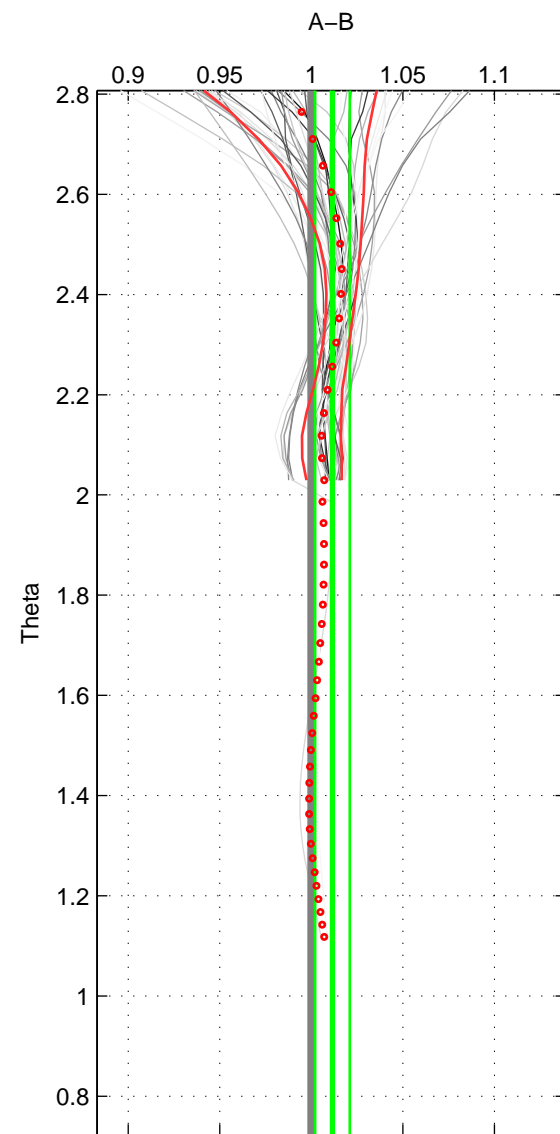

Cruise A (red). Date: Jan 1993 Cruisename: 144-06MT19921227  
 Cruise B (blue). Date: Mar 2010 Cruisename: 256-33RO20100308

\*\*\* "Favourite" values are means of spaces 1 3.

	Offset	O.StDev	Ratio	R.Stdev	Rating
SIGMA:	2.469	1.410	1.011	0.006	5
THETA:	2.603	2.145	1.011	0.009	4
DEPTH:	2.151	1.863	1.009	0.008	5
FAV.:	2.310	1.637	1.010	0.007	5

Profiles of A: 8  
 Profiles of B: 8  
 Diff profs: 45  
 WMoffset (A-B): 2.4687  
 WMoffset stdev: 1.4102  
 WMratio (A/B): 1.0108  
 WMratio stdev: 0.0061765

Quality (1-5): 5

Profiles of A: 8  
 Profiles of B: 8  
 Diff profs: 45  
 WMoffset (A-B): 2.6028  
 WMoffset stdev: 2.1453  
 WMratio (A/B): 1.0115  
 WMratio stdev: 0.0094879

Quality (1-5): 4

Profiles of A: 8  
 Profiles of B: 8  
 Diff profs: 45  
 WMoffset (A-B): 2.1513  
 WMoffset stdev: 1.8631  
 WMratio (A/B): 1.0092  
 WMratio stdev: 0.0080436

Quality (1-5): 5