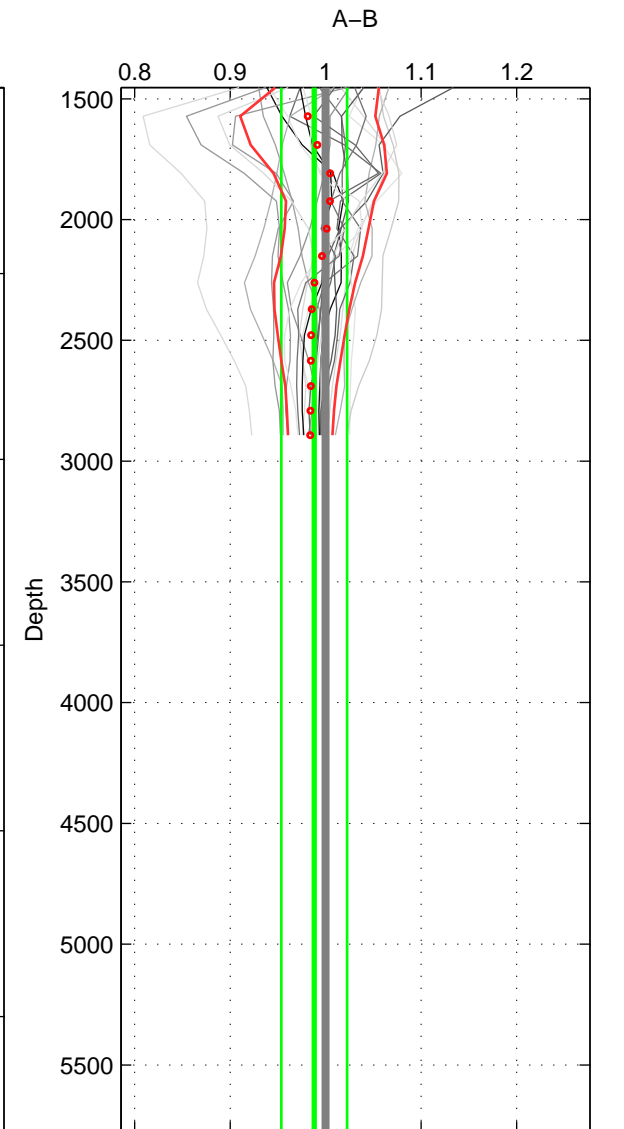

Cruise A (red). Date: Aug 1999 Cruisename: 570-49HO19990719

Cruise B (blue). Date: Oct 2007 Cruisename: 613-49NZ20071008

*** "Favourite" values are means of spaces 1 2.

	Offset	O.StDev	Ratio	R.Stdev	Rating
SIGMA:	0.182	2.364	1.000	0.026	4
THETA:	0.491	1.938	1.003	0.021	4
DEPTH:	-0.932	3.239	0.988	0.034	3
FAV.:	0.337	2.151	1.001	0.023	4

Profiles of A: 5
 Profiles of B: 11
 Diff profs : 22
 WMoffset (A-B): 0.18225
 WMoffset stdev: 2.3637
 WMratio (A/B): 0.99953
 WMratio stdev: 0.026482

Quality (1-5): 4

Profiles of A: 5
 Profiles of B: 11
 Diff profs : 22
 WMoffset (A-B): 0.49089
 WMoffset stdev: 1.9378
 WMratio (A/B): 1.0033
 WMratio stdev: 0.020514

Quality (1-5): 4

Profiles of A: 5
 Profiles of B: 11
 Diff profs : 22
 WMoffset (A-B): -0.9318
 WMoffset stdev: 3.2395
 WMratio (A/B): 0.98812
 WMratio stdev: 0.03445

Quality (1-5): 3