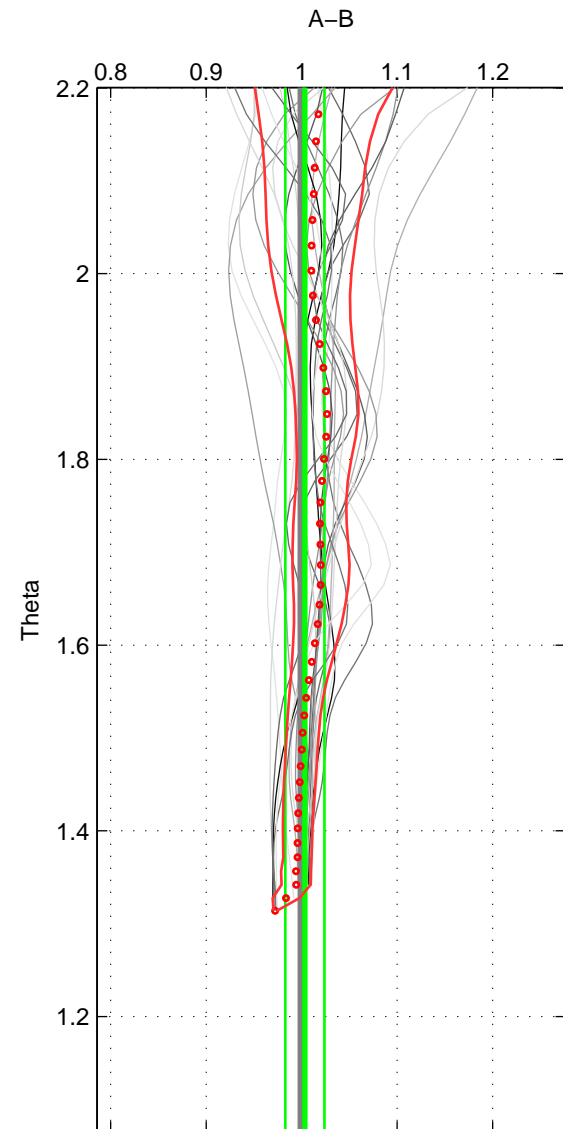

Cruise A (red). Date: Aug 1999 Cruisename: 570-49HO19990719

Cruise B (blue). Date: Oct 2007 Cruisename: 613-49NZ20071008

*** "Favourite" values are means of spaces 1 2.

	Offset	O.StDev	Ratio	R.Stdev	Rating
SIGMA:	0.182	2.364	1.000	0.026	4
THETA:	0.491	1.938	1.003	0.021	4
DEPTH:	-0.932	3.239	0.988	0.034	3
FAV.:	0.337	2.151	1.001	0.023	4

Profiles of A: 5
 Profiles of B: 11
 Diff profs : 22
 WMoffset (A-B): 0.18225
 WMoffset stdev: 2.3637
 WMratio (A/B): 0.99953
 WMratio stdev: 0.026482

Quality (1-5): 4

Profiles of A: 5
 Profiles of B: 11
 Diff profs : 22
 WMoffset (A-B): 0.49089
 WMoffset stdev: 1.9378
 WMratio (A/B): 1.0033
 WMratio stdev: 0.020514

Quality (1-5): 4

Profiles of A: 5
 Profiles of B: 11
 Diff profs : 22
 WMoffset (A-B): -0.9318
 WMoffset stdev: 3.2395
 WMratio (A/B): 0.98812
 WMratio stdev: 0.03445

Quality (1-5): 3