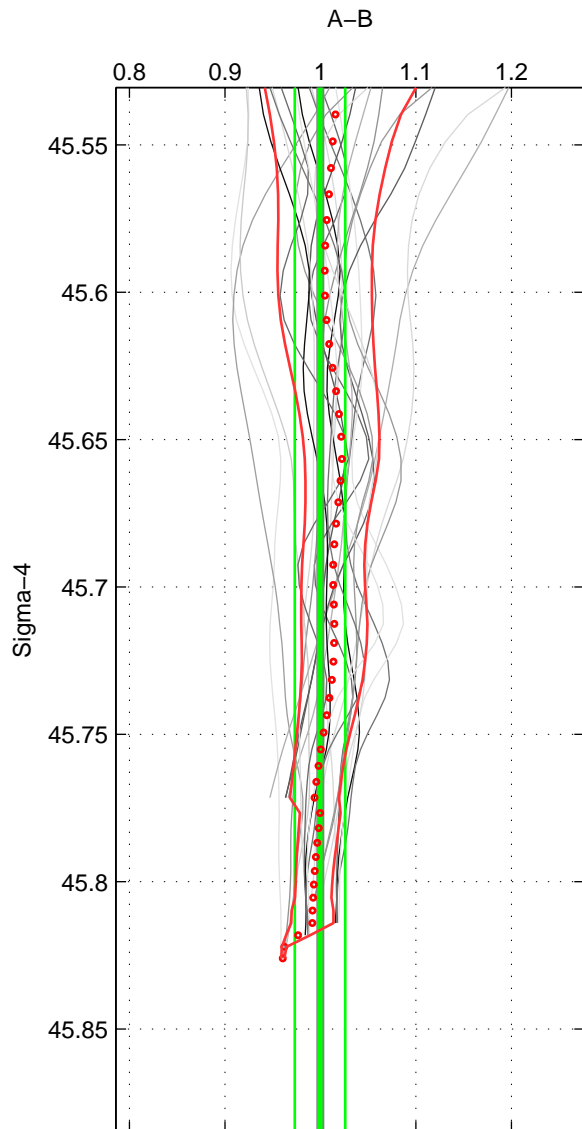

Cruise A (red). Date: Aug 1999 Cruisename: 570-49HO19990719

Cruise B (blue). Date: Oct 2007 Cruisename: 613-49NZ20071008

*** "Favourite" values are means of spaces 1 2.

	Offset	O.StDev	Ratio	R.Stdev	Rating
SIGMA:	0.182	2.364	1.000	0.026	4
THETA:	0.491	1.938	1.003	0.021	4
DEPTH:	-0.932	3.239	0.988	0.034	3
FAV.:	0.337	2.151	1.001	0.023	4

Profiles of A: 5
 Profiles of B: 11
 Diff profs : 22
 WMoffset (A-B): 0.18225
 WMoffset stdev: 2.3637
 WMratio (A/B): 0.99953
 WMratio stdev: 0.026482

Quality (1-5): 4

Profiles of A: 5
 Profiles of B: 11
 Diff profs : 22
 WMoffset (A-B): 0.49089
 WMoffset stdev: 1.9378
 WMratio (A/B): 1.0033
 WMratio stdev: 0.020514

Quality (1-5): 4

Profiles of A: 5
 Profiles of B: 11
 Diff profs : 22
 WMoffset (A-B): -0.9318
 WMoffset stdev: 3.2395
 WMratio (A/B): 0.98812
 WMratio stdev: 0.03445

Quality (1-5): 3