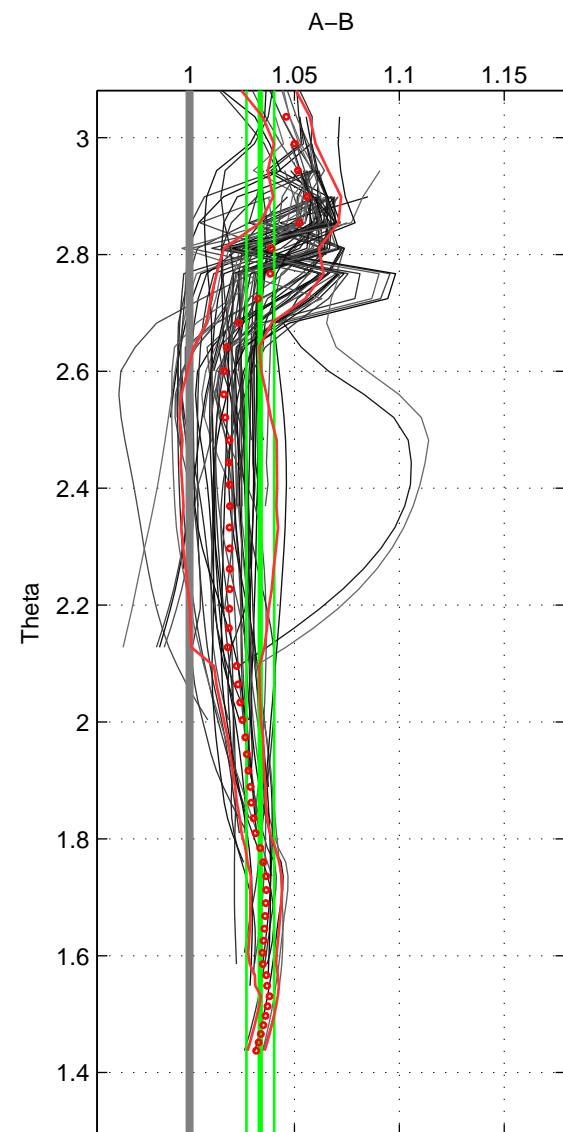

Cruise A (red). Date: Jul 1997 Cruisename: 154-06MT19970707

Cruise B (blue). Date: Sep 2003 Cruisename: 167-06MT20030831

\*\*\* "Favourite" values are means of spaces 1 2 3.

	Offset	O.StDev	Ratio	R.Stdev	Rating
SIGMA:	9.483	1.918	1.033	0.007	4
THETA:	9.627	1.857	1.034	0.007	4
DEPTH:	6.102	2.857	1.021	0.010	4
FAV.:	8.404	2.210	1.029	0.008	4

Profiles of A: 21  
 Profiles of B: 21  
 Diff profs : 71  
 WMoffset (A-B): 9.4828  
 WMoffset stdev: 1.9178  
 WMratio (A/B): 1.0332  
 WMratio stdev: 0.0068442

Quality (1-5): 4

Profiles of A: 21  
 Profiles of B: 21  
 Diff profs : 71  
 WMoffset (A-B): 9.6266  
 WMoffset stdev: 1.8566  
 WMratio (A/B): 1.0338  
 WMratio stdev: 0.0066212

Quality (1-5): 4

Profiles of A: 21  
 Profiles of B: 21  
 Diff profs : 71  
 WMoffset (A-B): 6.1025  
 WMoffset stdev: 2.8566  
 WMratio (A/B): 1.0214  
 WMratio stdev: 0.0097564

Quality (1-5): 4