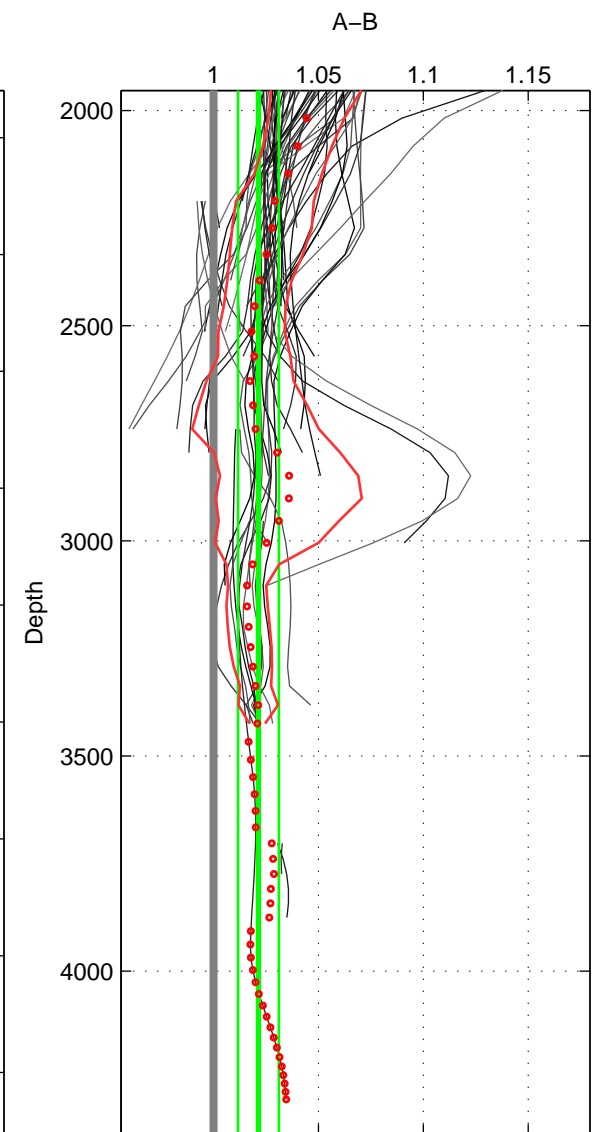

Cruise A (red). Date: Jul 1997 Cruisename: 154-06MT19970707

Cruise B (blue). Date: Sep 2003 Cruisename: 167-06MT20030831

\*\*\* "Favourite" values are means of spaces 1 2 3.

	Offset	O.StDev	Ratio	R.Stdev	Rating
SIGMA:	9.483	1.918	1.033	0.007	4
THETA:	9.627	1.857	1.034	0.007	4
DEPTH:	6.102	2.857	1.021	0.010	4
FAV.:	8.404	2.210	1.029	0.008	4

Profiles of A: 21  
 Profiles of B: 21  
 Diff profs : 71  
 WMoffset (A-B): 9.4828  
 WMoffset stdev: 1.9178  
 WMratio (A/B): 1.0332  
 WMratio stdev: 0.0068442

Quality (1-5): 4

Profiles of A: 21  
 Profiles of B: 21  
 Diff profs : 71  
 WMoffset (A-B): 9.6266  
 WMoffset stdev: 1.8566  
 WMratio (A/B): 1.0338  
 WMratio stdev: 0.0066212

Quality (1-5): 4

Profiles of A: 21  
 Profiles of B: 21  
 Diff profs : 71  
 WMoffset (A-B): 6.1025  
 WMoffset stdev: 2.8566  
 WMratio (A/B): 1.0214  
 WMratio stdev: 0.0097564

Quality (1-5): 4