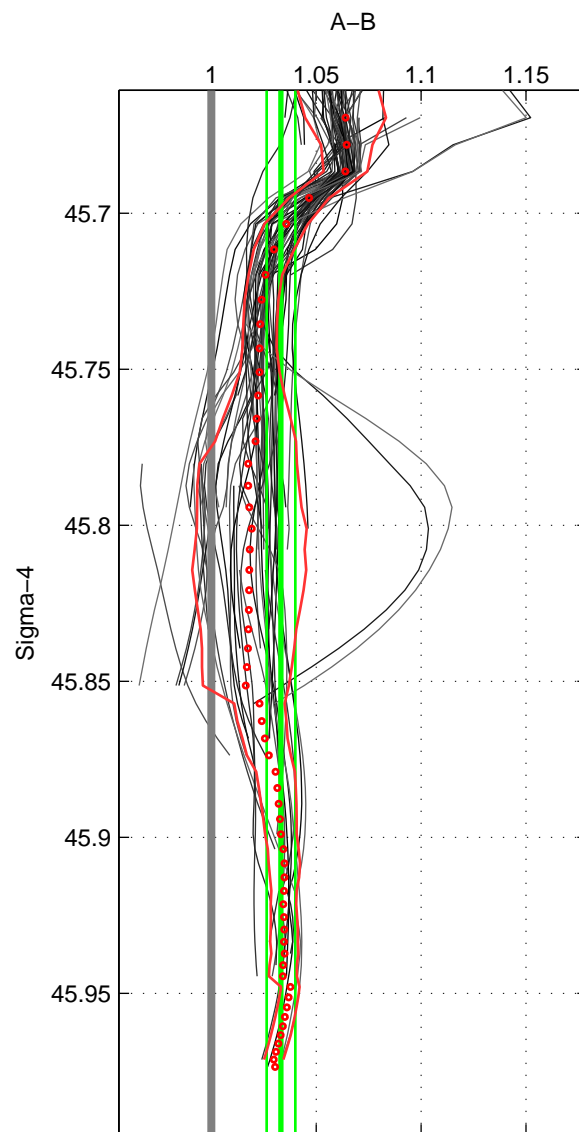

Cruise A (red). Date: Jul 1997 Cruisename: 154-06MT19970707

Cruise B (blue). Date: Sep 2003 Cruisename: 167-06MT20030831

\*\*\* "Favourite" values are means of spaces 1 2 3.

	Offset	O.StDev	Ratio	R.Stdev	Rating
SIGMA:	9.483	1.918	1.033	0.007	4
THETA:	9.627	1.857	1.034	0.007	4
DEPTH:	6.102	2.857	1.021	0.010	4
FAV.:	8.404	2.210	1.029	0.008	4

Profiles of A: 21  
 Profiles of B: 21  
 Diff profs : 71  
 WMoffset (A-B): 9.4828  
 WMoffset stdev: 1.9178  
 WMratio (A/B): 1.0332  
 WMratio stdev: 0.0068442

Quality (1-5): 4

Profiles of A: 21  
 Profiles of B: 21  
 Diff profs : 71  
 WMoffset (A-B): 9.6266  
 WMoffset stdev: 1.8566  
 WMratio (A/B): 1.0338  
 WMratio stdev: 0.0066212

Quality (1-5): 4

Profiles of A: 21  
 Profiles of B: 21  
 Diff profs : 71  
 WMoffset (A-B): 6.1025  
 WMoffset stdev: 2.8566  
 WMratio (A/B): 1.0214  
 WMratio stdev: 0.0097564

Quality (1-5): 4