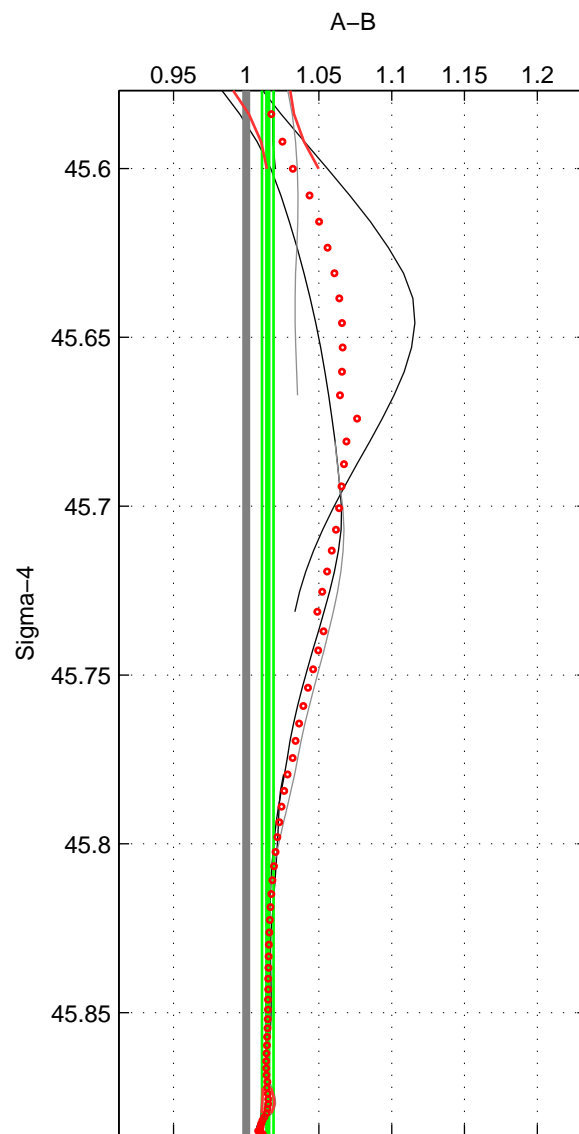

Cruise A (red). Date: Mar 2003 Cruisename: 597-49NZ20030220  
 Cruise B (blue). Date: Mar 2005 Cruisename: 604-49NZ20050228

\*\*\* "Favourite" values are means of spaces 1 2 3.

	Offset	O.StDev	Ratio	R.Stdev	Rating
SIGMA:	1.898	0.611	1.015	0.004	3
THETA:	2.225	0.293	1.017	0.002	3
DEPTH:	2.210	0.567	1.014	0.004	3
FAV.:	2.111	0.490	1.015	0.003	3

Profiles of A: 5  
 Profiles of B: 3  
 Diff profs : 5  
 WMoffset (A-B): 1.8985  
 WMoffset stdev: 0.61105  
 WMratio (A/B): 1.0147  
 WMratio stdev: 0.0039616

Quality (1-5): 3

Profiles of A: 5  
 Profiles of B: 3  
 Diff profs : 5  
 WMoffset (A-B): 2.2249  
 WMoffset stdev: 0.29293  
 WMratio (A/B): 1.0174  
 WMratio stdev: 0.0022117

Quality (1-5): 3

Profiles of A: 5  
 Profiles of B: 3  
 Diff profs : 5  
 WMoffset (A-B): 2.2095  
 WMoffset stdev: 0.56749  
 WMratio (A/B): 1.0143  
 WMratio stdev: 0.0036374

Quality (1-5): 3