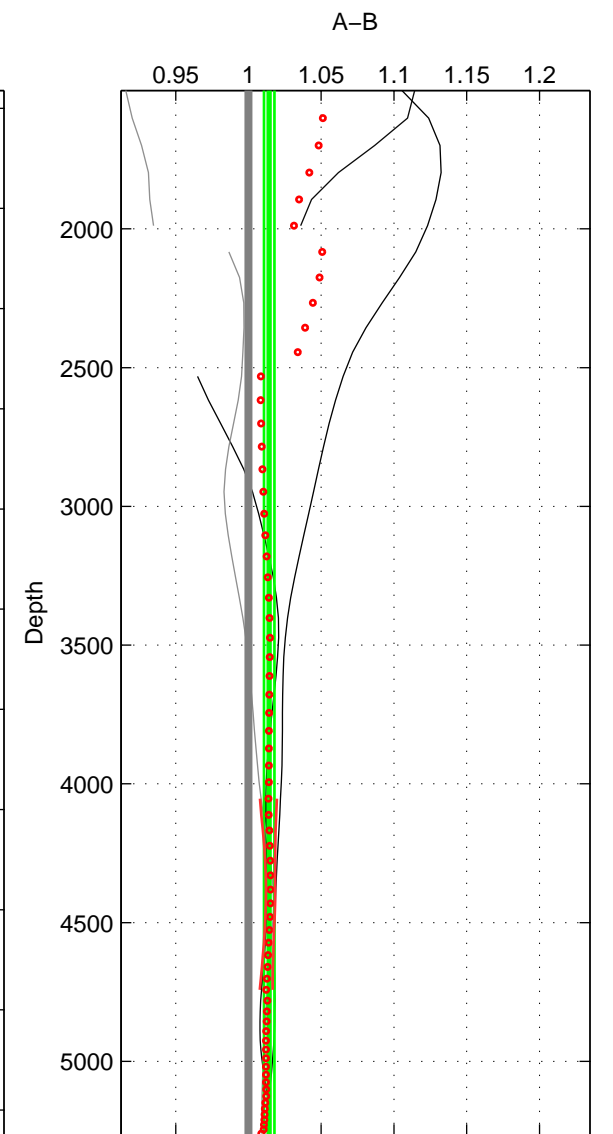

Cruise A (red). Date: Mar 2003 Cruisename: 597-49NZ20030220  
 Cruise B (blue). Date: Mar 2005 Cruisename: 604-49NZ20050228

\*\*\* "Favourite" values are means of spaces 1 2 3.

	Offset	O.StDev	Ratio	R.Stdev	Rating
SIGMA:	1.898	0.611	1.015	0.004	3
THETA:	2.225	0.293	1.017	0.002	3
DEPTH:	2.210	0.567	1.014	0.004	3
FAV.:	2.111	0.490	1.015	0.003	3

Profiles of A: 5  
 Profiles of B: 3  
 Diff profs : 5  
 WMoffset (A-B): 1.8985  
 WMoffset stdev: 0.61105  
 WMratio (A/B): 1.0147  
 WMratio stdev: 0.0039616

Quality (1-5): 3

Profiles of A: 5  
 Profiles of B: 3  
 Diff profs : 5  
 WMoffset (A-B): 2.2249  
 WMoffset stdev: 0.29293  
 WMratio (A/B): 1.0174  
 WMratio stdev: 0.0022117

Quality (1-5): 3

Profiles of A: 5  
 Profiles of B: 3  
 Diff profs : 5  
 WMoffset (A-B): 2.2095  
 WMoffset stdev: 0.56749  
 WMratio (A/B): 1.0143  
 WMratio stdev: 0.0036374

Quality (1-5): 3