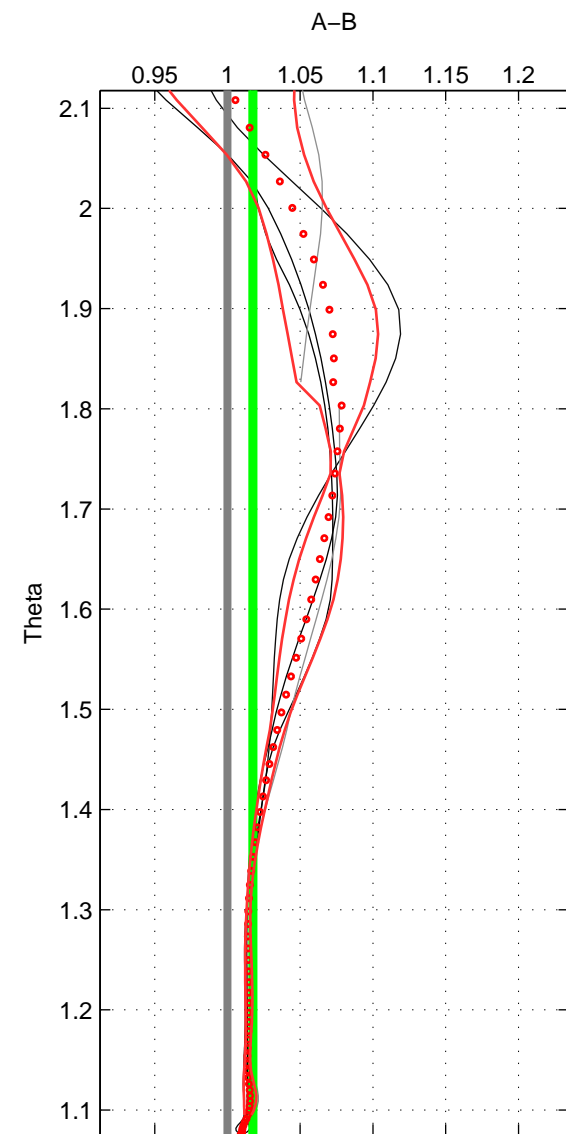

Cruise A (red). Date: Mar 2003 Cruisename: 597-49NZ20030220  
 Cruise B (blue). Date: Mar 2005 Cruisename: 604-49NZ20050228

\*\*\* "Favourite" values are means of spaces 1 2 3.

	Offset	O.StDev	Ratio	R.Stdev	Rating
SIGMA:	1.898	0.611	1.015	0.004	3
THETA:	2.225	0.293	1.017	0.002	3
DEPTH:	2.210	0.567	1.014	0.004	3
FAV.:	2.111	0.490	1.015	0.003	3

Profiles of A: 5  
 Profiles of B: 3  
 Diff profs : 5  
 WMoffset (A-B): 1.8985  
 WMoffset stdev: 0.61105  
 WMratio (A/B): 1.0147  
 WMratio stdev: 0.0039616

Quality (1-5): 3

Profiles of A: 5  
 Profiles of B: 3  
 Diff profs : 5  
 WMoffset (A-B): 2.2249  
 WMoffset stdev: 0.29293  
 WMratio (A/B): 1.0174  
 WMratio stdev: 0.0022117

Quality (1-5): 3

Profiles of A: 5  
 Profiles of B: 3  
 Diff profs : 5  
 WMoffset (A-B): 2.2095  
 WMoffset stdev: 0.56749  
 WMratio (A/B): 1.0143  
 WMratio stdev: 0.0036374

Quality (1-5): 3