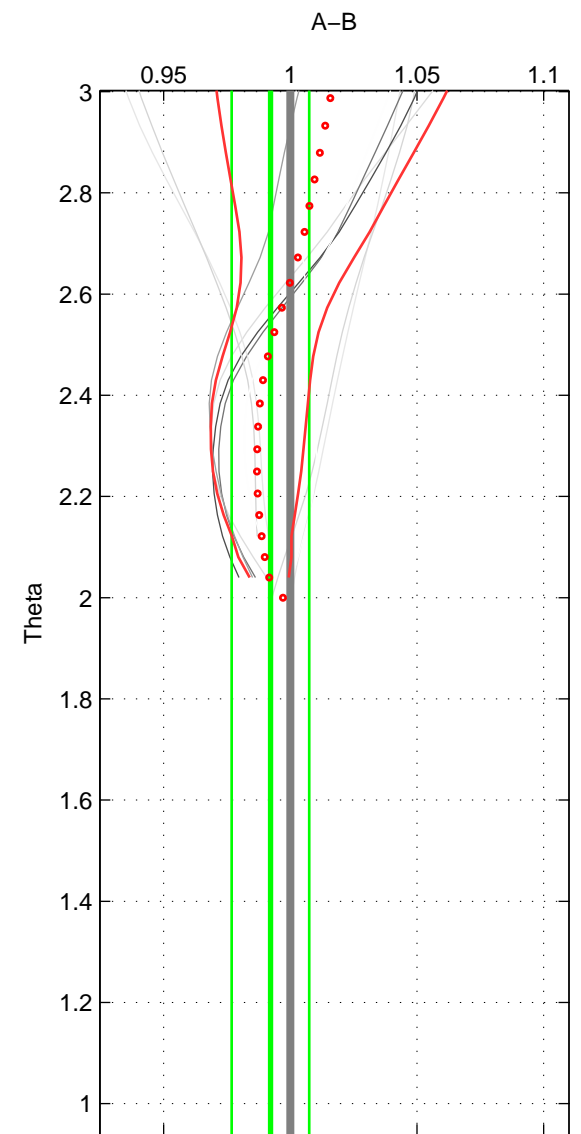

Cruise A (red). Date: Mar 1989 Cruisename: 507-32MW19890206

Cruise B (blue). Date: Feb 2008 Cruisename: 676-49UF20080117

\*\*\* "Favourite" values are means of spaces 1 2.

	Offset	O.StDev	Ratio	R.Stdev	Rating
SIGMA:	-0.696	1.618	0.993	0.016	3
THETA:	-0.779	1.570	0.992	0.015	3
DEPTH:	-2.619	0.159	0.973	0.002	2
FAV. :	-0.737	1.594	0.993	0.016	3

Profiles of A: 5  
 Profiles of B: 3  
 Diff profs : 10  
 WMoffset (A-B): -0.69611  
 WMoffset stdev: 1.6175  
 WMratio (A/B): 0.99295  
 WMratio stdev: 0.016002

Quality (1-5): 3

Profiles of A: 5  
 Profiles of B: 3  
 Diff profs : 10  
 WMoffset (A-B): -0.77875  
 WMoffset stdev: 1.5699  
 WMratio (A/B): 0.99218  
 WMratio stdev: 0.01532

Quality (1-5): 3

Profiles of A: 5  
 Profiles of B: 3  
 Diff profs : 10  
 WMoffset (A-B): -2.6189  
 WMoffset stdev: 0.15858  
 WMratio (A/B): 0.97288  
 WMratio stdev: 0.0023812

Quality (1-5): 2

Please note that statistics are bad.