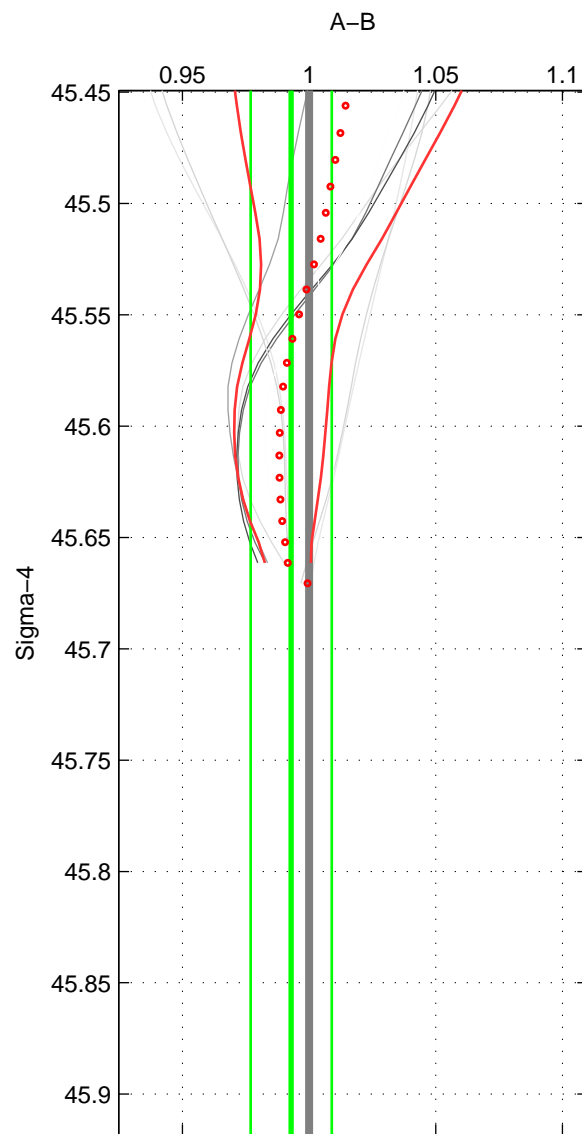

Cruise A (red). Date: Mar 1989 Cruisename: 507-32MW19890206

Cruise B (blue). Date: Feb 2008 Cruisename: 676-49UF20080117

\*\*\* "Favourite" values are means of spaces 1 2.

	Offset	O.StDev	Ratio	R.Stdev	Rating
SIGMA:	-0.696	1.618	0.993	0.016	3
THETA:	-0.779	1.570	0.992	0.015	3
DEPTH:	-2.619	0.159	0.973	0.002	2
FAV. :	-0.737	1.594	0.993	0.016	3

Profiles of A: 5  
 Profiles of B: 3  
 Diff profs : 10  
 WMoffset (A-B): -0.69611  
 WMoffset stdev: 1.6175  
 WMratio (A/B): 0.99295  
 WMratio stdev: 0.016002

Quality (1-5): 3

Profiles of A: 5  
 Profiles of B: 3  
 Diff profs : 10  
 WMoffset (A-B): -0.77875  
 WMoffset stdev: 1.5699  
 WMratio (A/B): 0.99218  
 WMratio stdev: 0.01532

Quality (1-5): 3

Profiles of A: 5  
 Profiles of B: 3  
 Diff profs : 10  
 WMoffset (A-B): -2.6189  
 WMoffset stdev: 0.15858  
 WMratio (A/B): 0.97288  
 WMratio stdev: 0.0023812

Quality (1-5): 2

Please note that statistics are bad.