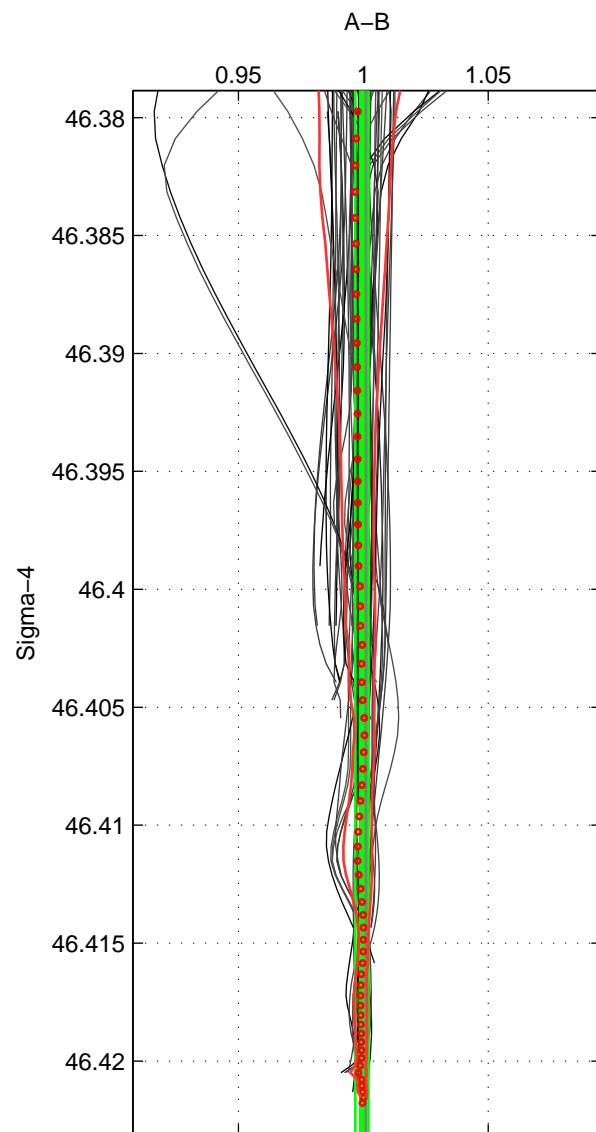

Cruise A (red). Date: Nov 1996 Cruisename: 95-58JH19961030

Cruise B (blue). Date: May 1997 Cruisename: 96-58JH19970414

\*\*\* "Favourite" values are means of spaces 1 2 3.

	Offset	O.StDev	Ratio	R.Stdev	Rating
SIGMA:	-0.187	0.800	0.999	0.003	4
THETA:	0.041	0.771	1.000	0.003	4
DEPTH:	-0.094	0.703	1.000	0.002	4
FAV.:	-0.080	0.758	1.000	0.002	4

Profiles of A: 23  
 Profiles of B: 32  
 Diff profs : 78  
 WMoffset (A-B): -0.18652  
 WMoffset stdev: 0.80022  
 WMratio (A/B): 0.99939  
 WMratio stdev: 0.0026291

Quality (1-5): 4

Profiles of A: 23  
 Profiles of B: 32  
 Diff profs : 78  
 WMoffset (A-B): 0.04085  
 WMoffset stdev: 0.77086  
 WMratio (A/B): 1.0001  
 WMratio stdev: 0.0025358

Quality (1-5): 4

Profiles of A: 23  
 Profiles of B: 32  
 Diff profs : 78  
 WMoffset (A-B): -0.093586  
 WMoffset stdev: 0.70291  
 WMratio (A/B): 0.99969  
 WMratio stdev: 0.0023065

Quality (1-5): 4