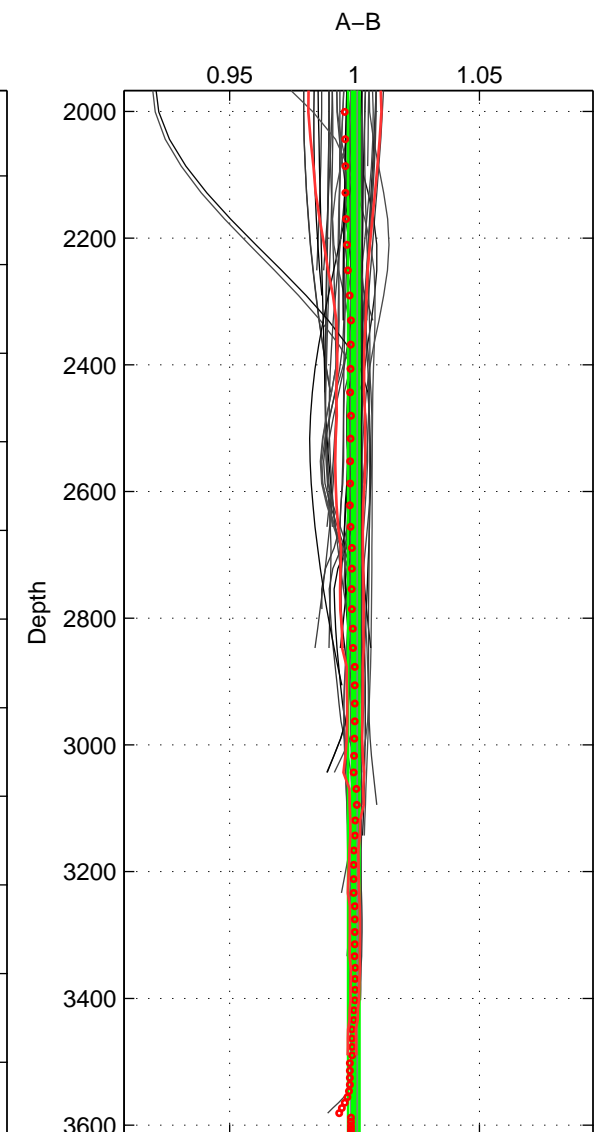

Cruise A (red). Date: Nov 1996 Cruisename: 95-58JH19961030

Cruise B (blue). Date: May 1997 Cruisename: 96-58JH19970414

\*\*\* "Favourite" values are means of spaces 1 2 3.

	Offset	O.StDev	Ratio	R.Stdev	Rating
SIGMA:	-0.187	0.800	0.999	0.003	4
THETA:	0.041	0.771	1.000	0.003	4
DEPTH:	-0.094	0.703	1.000	0.002	4
FAV.:	-0.080	0.758	1.000	0.002	4

Profiles of A: 23  
 Profiles of B: 32  
 Diff profs : 78  
 WMoffset (A-B): -0.18652  
 WMoffset stdev: 0.80022  
 WMratio (A/B): 0.99939  
 WMratio stdev: 0.0026291

Quality (1-5): 4

Profiles of A: 23  
 Profiles of B: 32  
 Diff profs : 78  
 WMoffset (A-B): 0.04085  
 WMoffset stdev: 0.77086  
 WMratio (A/B): 1.0001  
 WMratio stdev: 0.0025358

Quality (1-5): 4

Profiles of A: 23  
 Profiles of B: 32  
 Diff profs : 78  
 WMoffset (A-B): -0.093586  
 WMoffset stdev: 0.70291  
 WMratio (A/B): 0.99969  
 WMratio stdev: 0.0023065

Quality (1-5): 4