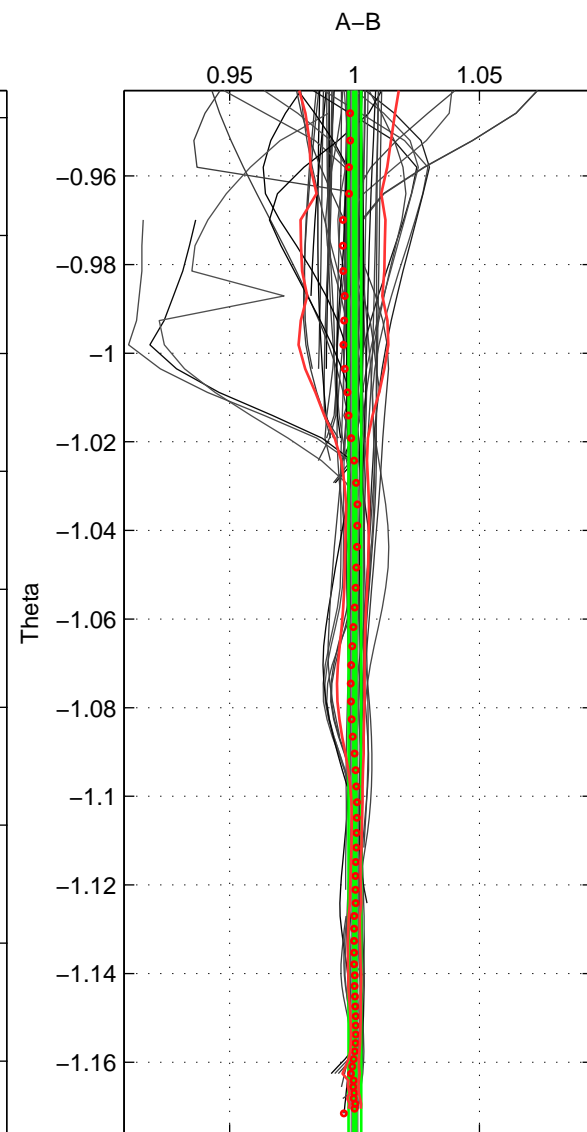

Cruise A (red). Date: Nov 1996 Cruisename: 95-58JH19961030

Cruise B (blue). Date: May 1997 Cruisename: 96-58JH19970414

\*\*\* "Favourite" values are means of spaces 1 2 3.

	Offset	O.StDev	Ratio	R.Stdev	Rating
SIGMA:	-0.187	0.800	0.999	0.003	4
THETA:	0.041	0.771	1.000	0.003	4
DEPTH:	-0.094	0.703	1.000	0.002	4
FAV.:	-0.080	0.758	1.000	0.002	4

Profiles of A: 23  
 Profiles of B: 32  
 Diff profs : 78  
 WMoffset (A-B): -0.18652  
 WMoffset stdev: 0.80022  
 WMratio (A/B): 0.99939  
 WMratio stdev: 0.0026291

Quality (1-5): 4

Profiles of A: 23  
 Profiles of B: 32  
 Diff profs : 78  
 WMoffset (A-B): 0.04085  
 WMoffset stdev: 0.77086  
 WMratio (A/B): 1.0001  
 WMratio stdev: 0.0025358

Quality (1-5): 4

Profiles of A: 23  
 Profiles of B: 32  
 Diff profs : 78  
 WMoffset (A-B): -0.093586  
 WMoffset stdev: 0.70291  
 WMratio (A/B): 0.99969  
 WMratio stdev: 0.0023065

Quality (1-5): 4