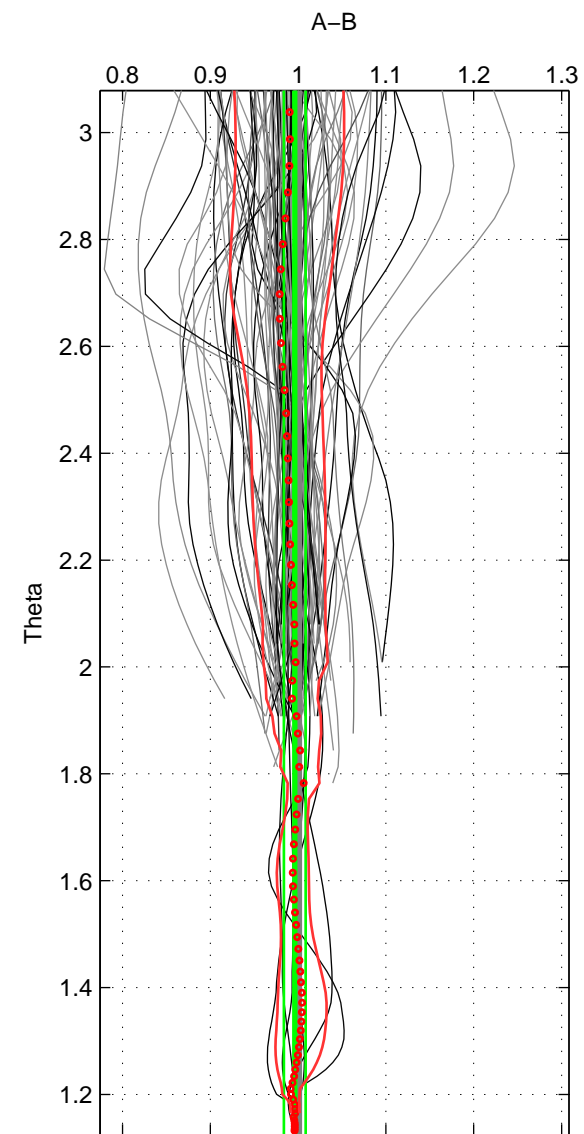

Cruise A (red). Date: Jul 2001 Cruisename: 656-49UF20010710
 Cruise B (blue). Date: Feb 2004 Cruisename: 664-49UF20040120

*** "Favourite" values are means of spaces 1 2.

	Offset	O.StDev	Ratio	R.Stdev	Rating
SIGMA:	-0.616	3.014	0.995	0.030	5
THETA:	-0.574	1.928	0.996	0.012	5
DEPTH:	1.009	1.257	1.006	0.009	3
FAV. :	-0.595	2.471	0.996	0.021	5

Profiles of A: 37
 Profiles of B: 37
 Diff profs : 99
 WMoffset (A-B): -0.61647
 WMoffset stdev: 3.0138
 WMratio (A/B): 0.99506
 WMratio stdev: 0.030404

Quality (1-5): 5

Profiles of A: 37
 Profiles of B: 37
 Diff profs : 99
 WMoffset (A-B): -0.57366
 WMoffset stdev: 1.9281
 WMratio (A/B): 0.99614
 WMratio stdev: 0.012347

Quality (1-5): 5

Profiles of A: 37
 Profiles of B: 37
 Diff profs : 99
 WMoffset (A-B): 1.0091
 WMoffset stdev: 1.2574
 WMratio (A/B): 1.0057
 WMratio stdev: 0.0089177

Quality (1-5): 3

Please note that statistics are bad.