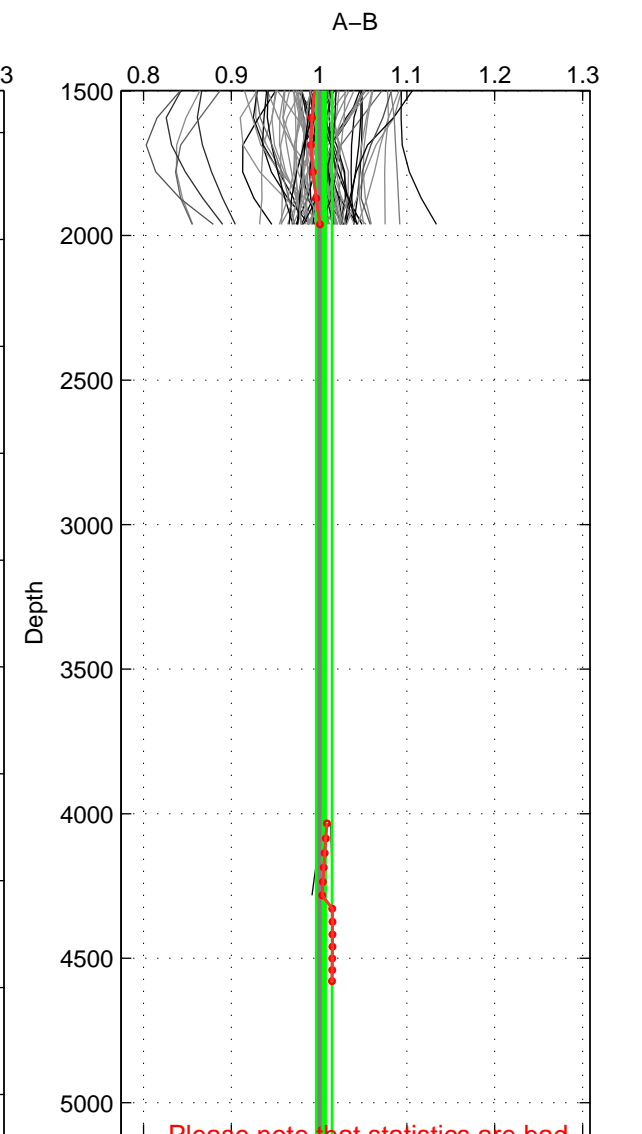

Cruise A (red). Date: Jul 2001 Cruisename: 656-49UF20010710
 Cruise B (blue). Date: Feb 2004 Cruisename: 664-49UF20040120

*** "Favourite" values are means of spaces 1 2.

	Offset	O.StDev	Ratio	R.Stdev	Rating
SIGMA:	-0.616	3.014	0.995	0.030	5
THETA:	-0.574	1.928	0.996	0.012	5
DEPTH:	1.009	1.257	1.006	0.009	3
FAV. :	-0.595	2.471	0.996	0.021	5

Profiles of A: 37
 Profiles of B: 37
 Diff profs : 99
 WMoffset (A-B): -0.61647
 WMoffset stdev: 3.0138
 WMratio (A/B): 0.99506
 WMratio stdev: 0.030404

Quality (1-5): 5

Profiles of A: 37
 Profiles of B: 37
 Diff profs : 99
 WMoffset (A-B): -0.57366
 WMoffset stdev: 1.9281
 WMratio (A/B): 0.99614
 WMratio stdev: 0.012347

Quality (1-5): 5

Profiles of A: 37
 Profiles of B: 37
 Diff profs : 99
 WMoffset (A-B): 1.0091
 WMoffset stdev: 1.2574
 WMratio (A/B): 1.0057
 WMratio stdev: 0.0089177

Quality (1-5): 3

Please note that statistics are bad.