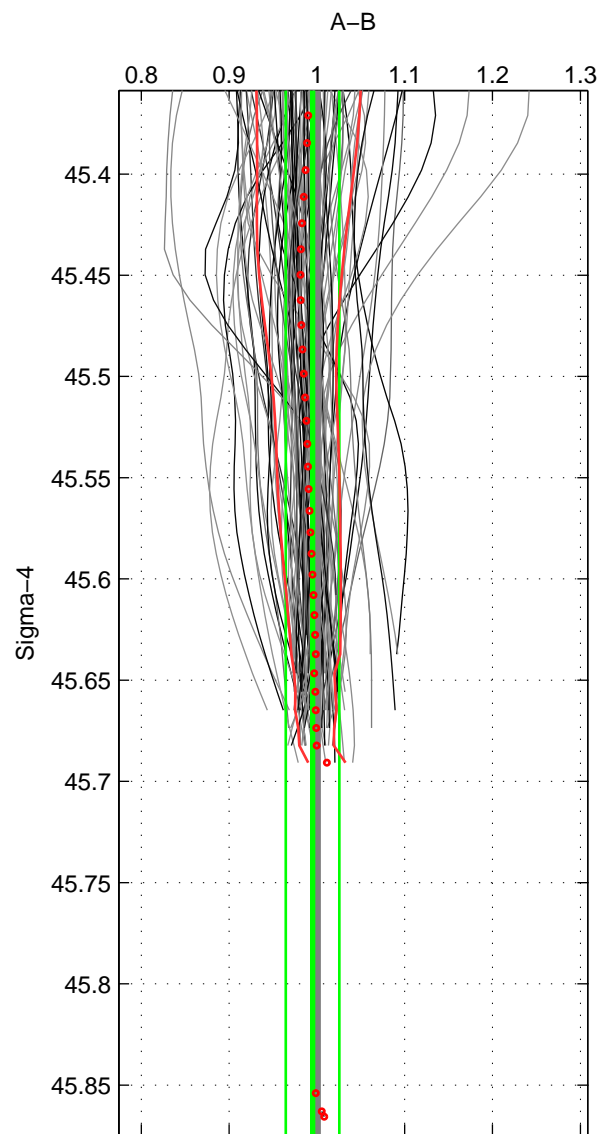

Cruise A (red). Date: Jul 2001 Cruisename: 656-49UF20010710
 Cruise B (blue). Date: Feb 2004 Cruisename: 664-49UF20040120

*** "Favourite" values are means of spaces 1 2.

	Offset	O.StDev	Ratio	R.Stdev	Rating
SIGMA:	-0.616	3.014	0.995	0.030	5
THETA:	-0.574	1.928	0.996	0.012	5
DEPTH:	1.009	1.257	1.006	0.009	3
FAV. :	-0.595	2.471	0.996	0.021	5

Profiles of A: 37
 Profiles of B: 37
 Diff profs : 99
 WMoffset (A-B): -0.61647
 WMoffset stdev: 3.0138
 WMratio (A/B): 0.99506
 WMratio stdev: 0.030404

Quality (1-5): 5

Profiles of A: 37
 Profiles of B: 37
 Diff profs : 99
 WMoffset (A-B): -0.57366
 WMoffset stdev: 1.9281
 WMratio (A/B): 0.99614
 WMratio stdev: 0.012347

Quality (1-5): 5

Profiles of A: 37
 Profiles of B: 37
 Diff profs : 99
 WMoffset (A-B): 1.0091
 WMoffset stdev: 1.2574
 WMratio (A/B): 1.0057
 WMratio stdev: 0.0089177

Quality (1-5): 3

Please note that statistics are bad.