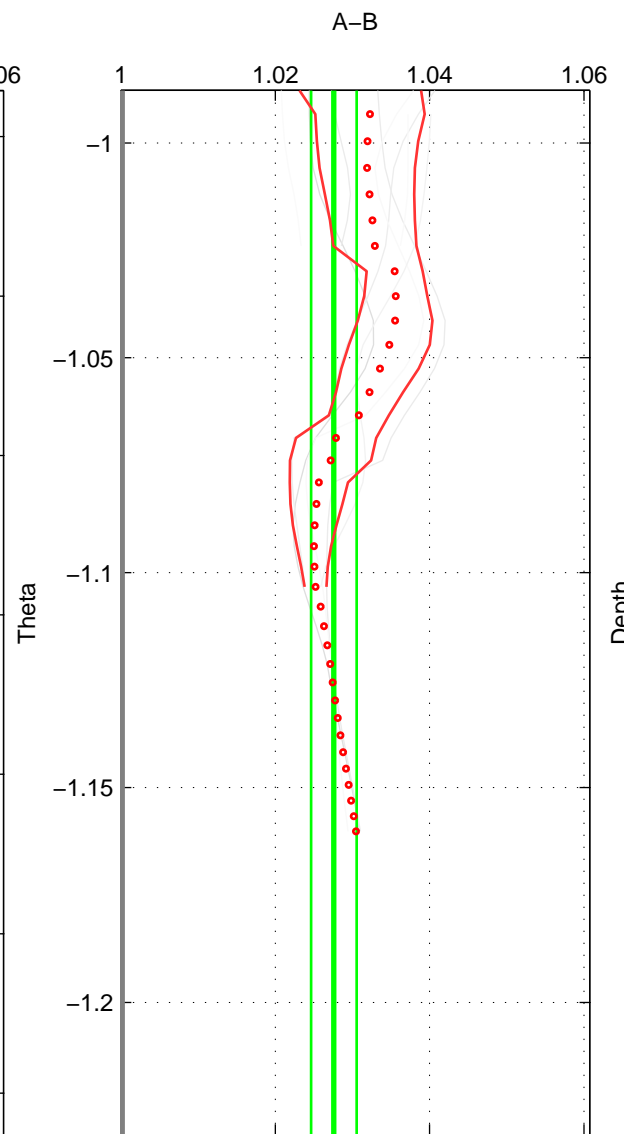

Cruise A (red). Date: Jul 1984 Cruisename: 1-06AQ19840719

Cruise B (blue). Date: Aug 1998 Cruisename: 97-58JH19980801

*** "Favourite" values are means of spaces 1 2 3.

	Offset	O.StDev	Ratio	R.Stdev	Rating
SIGMA:	9.004	1.621	1.030	0.005	3
THETA:	8.315	0.887	1.028	0.003	3
DEPTH:	12.257	0.557	1.041	0.002	3
FAV.:	9.859	1.022	1.033	0.003	3

Profiles of A: 6
 Profiles of B: 3
 Diff profs : 8
 WMoffset (A-B): 9.0038
 WMoffset stdev: 1.6213
 WMratio (A/B): 1.03
 WMratio stdev: 0.0054225

Quality (1-5): 3

Profiles of A: 6
 Profiles of B: 3
 Diff profs : 8
 WMoffset (A-B): 8.3153
 WMoffset stdev: 0.88713
 WMratio (A/B): 1.0276
 WMratio stdev: 0.0029509

Quality (1-5): 3

Profiles of A: 6
 Profiles of B: 3
 Diff profs : 8
 WMoffset (A-B): 12.2571
 WMoffset stdev: 0.55748
 WMratio (A/B): 1.0407
 WMratio stdev: 0.0018511

Quality (1-5): 3