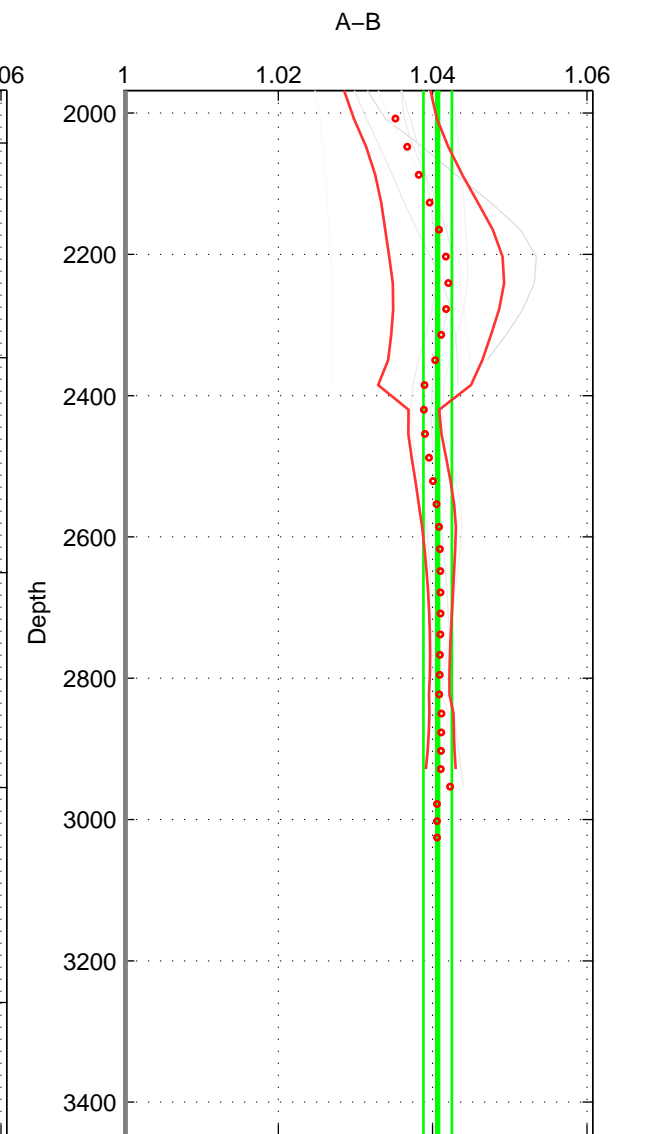

Cruise A (red). Date: Jul 1984 Cruisename: 1-06AQ19840719

Cruise B (blue). Date: Aug 1998 Cruisename: 97-58JH19980801

*** "Favourite" values are means of spaces 1 2 3.

	Offset	O.StDev	Ratio	R.Stdev	Rating
SIGMA:	9.004	1.621	1.030	0.005	3
THETA:	8.315	0.887	1.028	0.003	3
DEPTH:	12.257	0.557	1.041	0.002	3
FAV.:	9.859	1.022	1.033	0.003	3

Profiles of A: 6
 Profiles of B: 3
 Diff profs : 8
 WMoffset (A-B): 9.0038
 WMoffset stdev: 1.6213
 WMratio (A/B): 1.03
 WMratio stdev: 0.0054225

Quality (1-5): 3

Profiles of A: 6
 Profiles of B: 3
 Diff profs : 8
 WMoffset (A-B): 8.3153
 WMoffset stdev: 0.88713
 WMratio (A/B): 1.0276
 WMratio stdev: 0.0029509

Quality (1-5): 3

Profiles of A: 6
 Profiles of B: 3
 Diff profs : 8
 WMoffset (A-B): 12.2571
 WMoffset stdev: 0.55748
 WMratio (A/B): 1.0407
 WMratio stdev: 0.0018511

Quality (1-5): 3