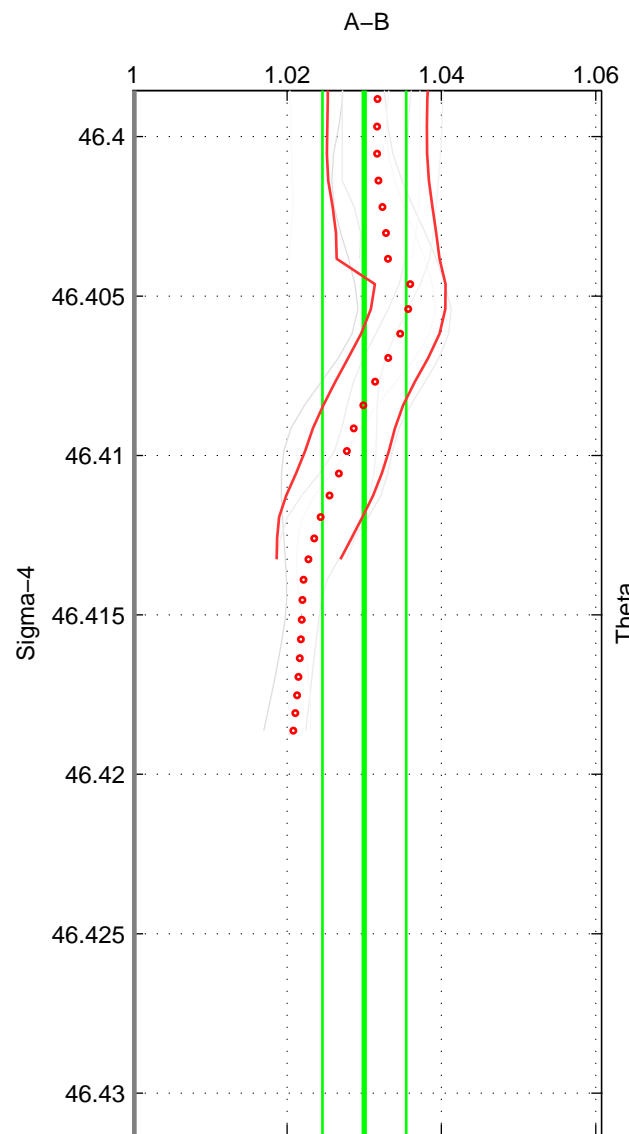

Cruise A (red). Date: Jul 1984 Cruisename: 1-06AQ19840719

Cruise B (blue). Date: Aug 1998 Cruisename: 97-58JH19980801

*** "Favourite" values are means of spaces 1 2 3.

	Offset	O.StDev	Ratio	R.Stdev	Rating
SIGMA:	9.004	1.621	1.030	0.005	3
THETA:	8.315	0.887	1.028	0.003	3
DEPTH:	12.257	0.557	1.041	0.002	3
FAV.:	9.859	1.022	1.033	0.003	3

Profiles of A: 6
 Profiles of B: 3
 Diff profs : 8
 WMoffset (A-B): 9.0038
 WMoffset stdev: 1.6213
 WMratio (A/B): 1.03
 WMratio stdev: 0.0054225

Quality (1-5): 3

Profiles of A: 6
 Profiles of B: 3
 Diff profs : 8
 WMoffset (A-B): 8.3153
 WMoffset stdev: 0.88713
 WMratio (A/B): 1.0276
 WMratio stdev: 0.0029509

Quality (1-5): 3

Profiles of A: 6
 Profiles of B: 3
 Diff profs : 8
 WMoffset (A-B): 12.2571
 WMoffset stdev: 0.55748
 WMratio (A/B): 1.0407
 WMratio stdev: 0.0018511

Quality (1-5): 3