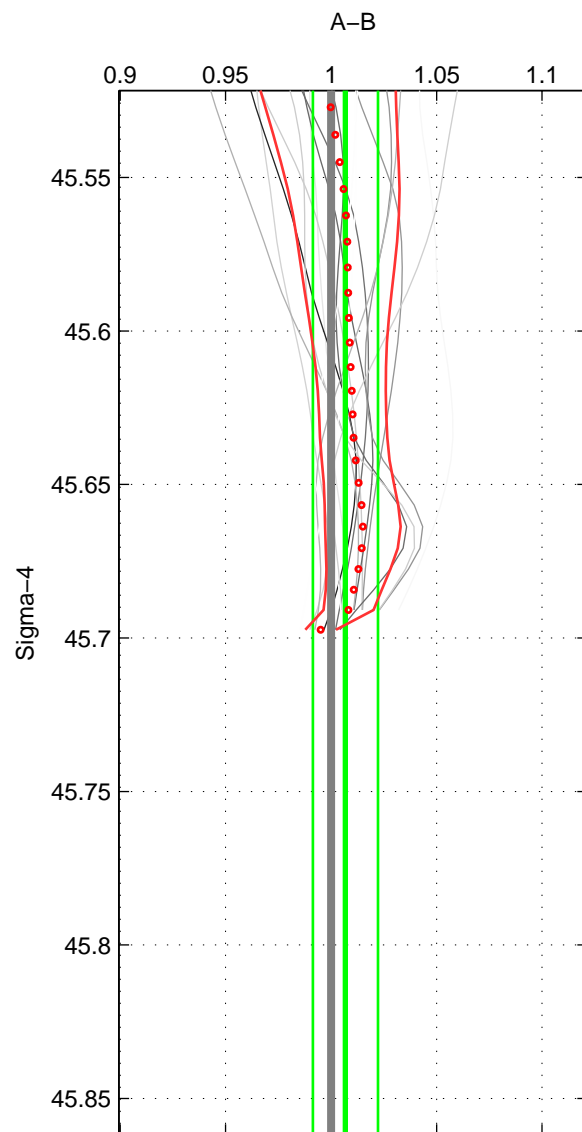

Cruise A (red). Date: May 1985 Cruisename: 495-325019850330

Cruise B (blue). Date: Jul 2001 Cruisename: 656-49UF20010710

*** "Favourite" values are means of spaces 1 2.

	Offset	O.StDev	Ratio	R.Stdev	Rating
SIGMA:	0.720	1.650	1.007	0.015	4
THETA:	1.702	0.595	1.013	0.004	4
DEPTH:	-0.876	0.722	0.991	0.009	3
FAV.:	1.211	1.122	1.010	0.010	4

Profiles of A: 7
 Profiles of B: 4
 Diff profs : 16
 WMoffset (A-B): 0.72035
 WMoffset stdev: 1.6497
 WMratio (A/B): 1.0068
 WMratio stdev: 0.015411

Quality (1-5): 4

Profiles of A: 7
 Profiles of B: 4
 Diff profs : 16
 WMoffset (A-B): 1.7019
 WMoffset stdev: 0.59465
 WMratio (A/B): 1.0126
 WMratio stdev: 0.0040408

Quality (1-5): 4

Please note that statistics are bad.

Profiles of A: 7
 Profiles of B: 4
 Diff profs : 16
 WMoffset (A-B): -0.8761
 WMoffset stdev: 0.7217
 WMratio (A/B): 0.99106
 WMratio stdev: 0.0086676