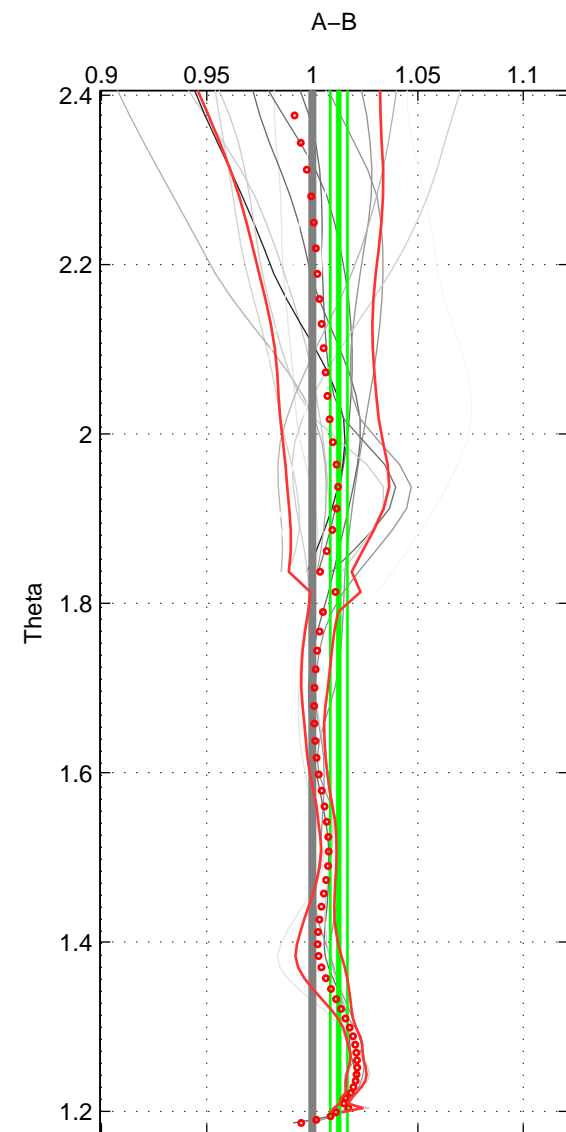

Cruise A (red). Date: May 1985 Cruisename: 495-325019850330

Cruise B (blue). Date: Jul 2001 Cruisename: 656-49UF20010710

*** "Favourite" values are means of spaces 1 2.

	Offset	O.StDev	Ratio	R.Stdev	Rating
SIGMA:	0.720	1.650	1.007	0.015	4
THETA:	1.702	0.595	1.013	0.004	4
DEPTH:	-0.876	0.722	0.991	0.009	3
FAV.:	1.211	1.122	1.010	0.010	4

Profiles of A: 7
 Profiles of B: 4
 Diff profs : 16
 WMoffset (A-B): 0.72035
 WMoffset stdev: 1.6497
 WMratio (A/B): 1.0068
 WMratio stdev: 0.015411

Quality (1-5): 4

Profiles of A: 7
 Profiles of B: 4
 Diff profs : 16
 WMoffset (A-B): 1.7019
 WMoffset stdev: 0.59465
 WMratio (A/B): 1.0126
 WMratio stdev: 0.0040408

Quality (1-5): 4

Please note that statistics are bad.

Profiles of A: 7
 Profiles of B: 4
 Diff profs : 16
 WMoffset (A-B): -0.8761
 WMoffset stdev: 0.7217
 WMratio (A/B): 0.99106
 WMratio stdev: 0.0086676