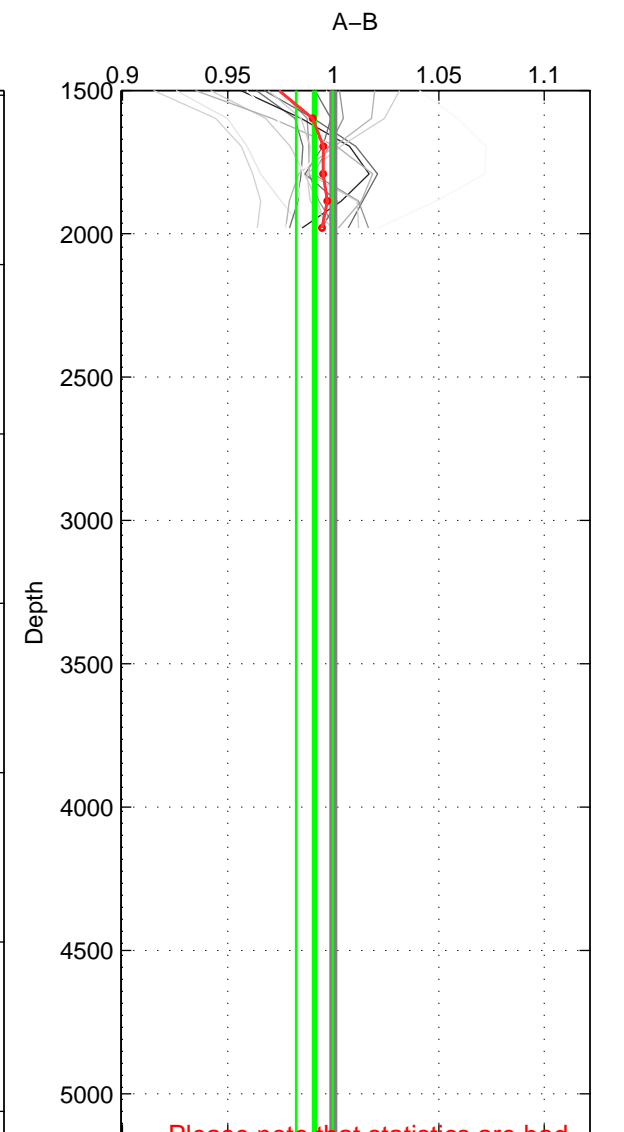

Cruise A (red). Date: May 1985 Cruisename: 495-325019850330

Cruise B (blue). Date: Jul 2001 Cruisename: 656-49UF20010710

*** "Favourite" values are means of spaces 1 2.

	Offset	O.StDev	Ratio	R.Stdev	Rating
SIGMA:	0.720	1.650	1.007	0.015	4
THETA:	1.702	0.595	1.013	0.004	4
DEPTH:	-0.876	0.722	0.991	0.009	3
FAV.:	1.211	1.122	1.010	0.010	4

Profiles of A: 7
 Profiles of B: 4
 Diff profs : 16
 WMoffset (A-B): 0.72035
 WMoffset stdev: 1.6497
 WMratio (A/B): 1.0068
 WMratio stdev: 0.015411

Quality (1-5): 4

Profiles of A: 7
 Profiles of B: 4
 Diff profs : 16
 WMoffset (A-B): 1.7019
 WMoffset stdev: 0.59465
 WMratio (A/B): 1.0126
 WMratio stdev: 0.0040408

Quality (1-5): 4

Please note that statistics are bad.

Profiles of A: 7
 Profiles of B: 4
 Diff profs : 16
 WMoffset (A-B): -0.8761
 WMoffset stdev: 0.7217
 WMratio (A/B): 0.99106
 WMratio stdev: 0.0086676