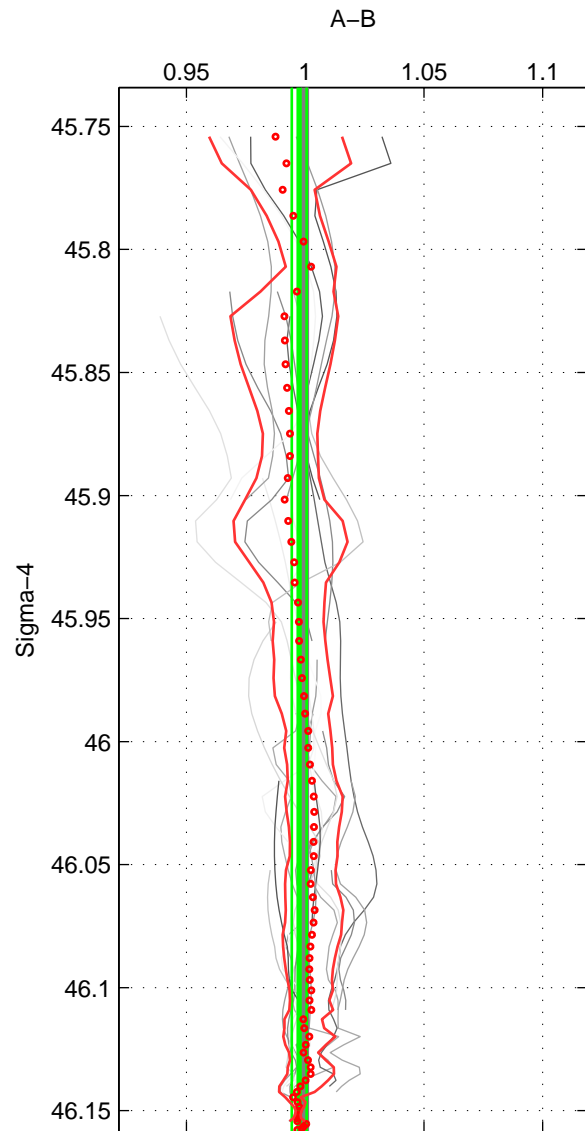

Cruise A (red). Date: Feb 1986 Cruisename: 363-35MF19850224  
 Cruise B (blue). Date: Feb 1993 Cruisename: 366-35MF19930123

\*\*\* "Favourite" values are means of spaces 1 2 3.

	Offset	O.StDev	Ratio	R.Stdev	Rating
SIGMA:	-0.605	0.785	0.997	0.003	5
THETA:	-0.421	0.617	0.998	0.002	5
DEPTH:	0.378	3.397	1.002	0.014	5
FAV. :	-0.216	1.600	0.999	0.007	5

Profiles of A: 6  
 Profiles of B: 15  
 Diff profs : 19  
 WMoffset (A-B): -0.60515  
 WMoffset stdev: 0.78478  
 WMratio (A/B): 0.99746  
 WMratio stdev: 0.003117

Quality (1-5): 5

Profiles of A: 6  
 Profiles of B: 15  
 Diff profs : 19  
 WMoffset (A-B): -0.42149  
 WMoffset stdev: 0.61717  
 WMratio (A/B): 0.99827  
 WMratio stdev: 0.0024406

Quality (1-5): 5

Profiles of A: 7  
 Profiles of B: 15  
 Diff profs : 21  
 WMoffset (A-B): 0.37835  
 WMoffset stdev: 3.3969  
 WMratio (A/B): 1.0017  
 WMratio stdev: 0.014445

Quality (1-5): 5