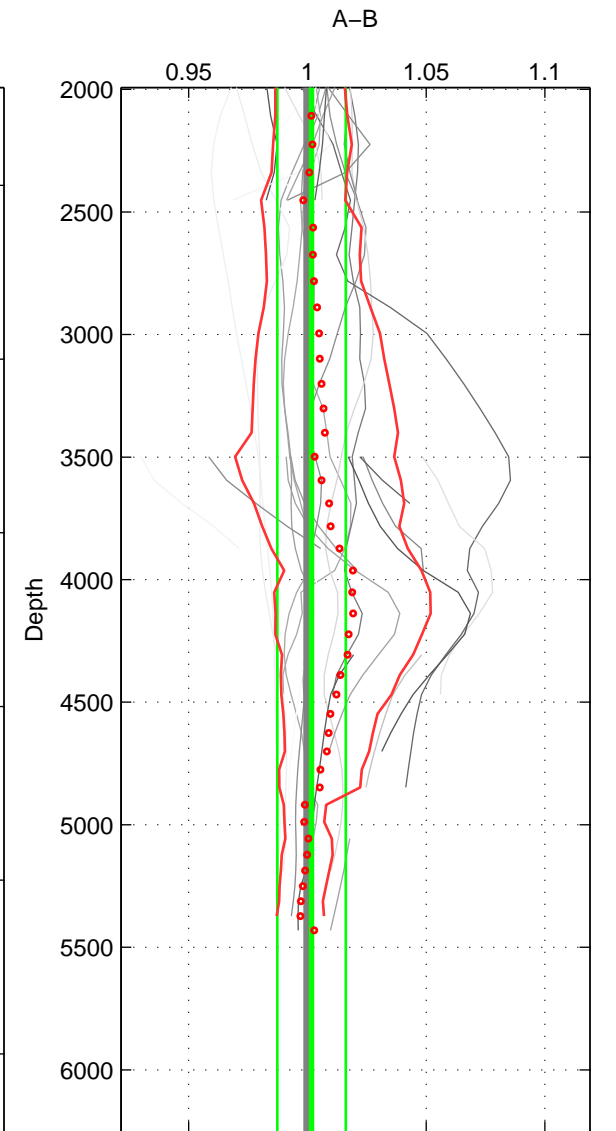

Cruise A (red). Date: Feb 1986 Cruisename: 363-35MF19850224  
 Cruise B (blue). Date: Feb 1993 Cruisename: 366-35MF19930123

\*\*\* "Favourite" values are means of spaces 1 2 3.

	Offset	O.StDev	Ratio	R.Stdev	Rating
SIGMA:	-0.605	0.785	0.997	0.003	5
THETA:	-0.421	0.617	0.998	0.002	5
DEPTH:	0.378	3.397	1.002	0.014	5
FAV. :	-0.216	1.600	0.999	0.007	5

Profiles of A: 6  
 Profiles of B: 15  
 Diff profs : 19  
 WMoffset (A-B): -0.60515  
 WMoffset stdev: 0.78478  
 WMratio (A/B): 0.99746  
 WMratio stdev: 0.003117

Quality (1-5): 5

Profiles of A: 6  
 Profiles of B: 15  
 Diff profs : 19  
 WMoffset (A-B): -0.42149  
 WMoffset stdev: 0.61717  
 WMratio (A/B): 0.99827  
 WMratio stdev: 0.0024406

Quality (1-5): 5

Profiles of A: 7  
 Profiles of B: 15  
 Diff profs : 21  
 WMoffset (A-B): 0.37835  
 WMoffset stdev: 3.3969  
 WMratio (A/B): 1.0017  
 WMratio stdev: 0.014445

Quality (1-5): 5