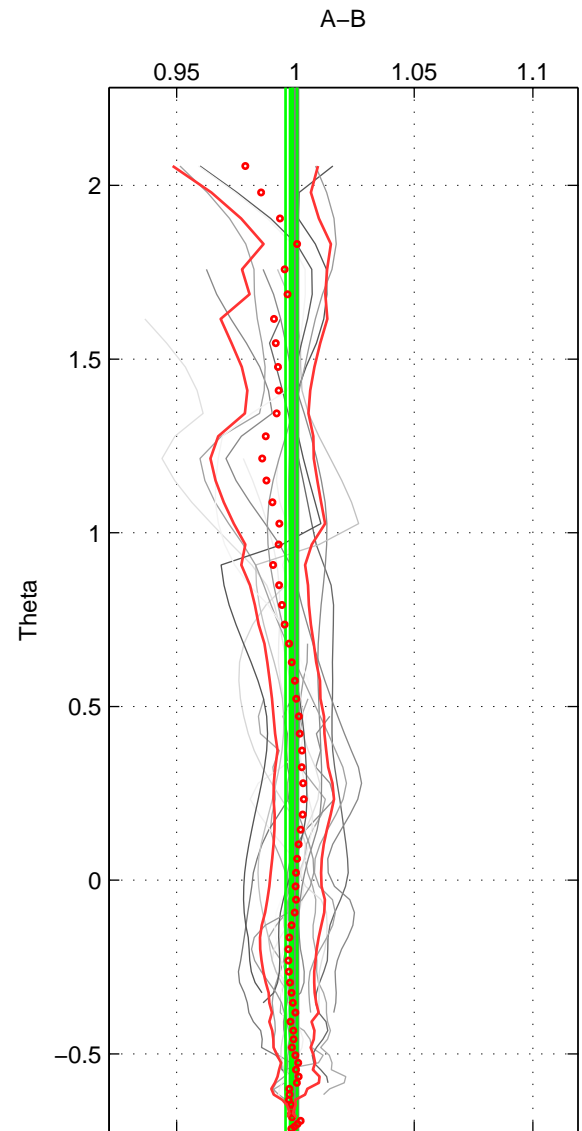

Cruise A (red). Date: Feb 1986 Cruisename: 363-35MF19850224  
 Cruise B (blue). Date: Feb 1993 Cruisename: 366-35MF19930123

\*\*\* "Favourite" values are means of spaces 1 2 3.

	Offset	O.StDev	Ratio	R.Stdev	Rating
SIGMA:	-0.605	0.785	0.997	0.003	5
THETA:	-0.421	0.617	0.998	0.002	5
DEPTH:	0.378	3.397	1.002	0.014	5
FAV. :	-0.216	1.600	0.999	0.007	5

Profiles of A: 6  
 Profiles of B: 15  
 Diff profs : 19  
 WMoffset (A-B): -0.60515  
 WMoffset stdev: 0.78478  
 WMratio (A/B): 0.99746  
 WMratio stdev: 0.003117

Quality (1-5): 5

Profiles of A: 6  
 Profiles of B: 15  
 Diff profs : 19  
 WMoffset (A-B): -0.42149  
 WMoffset stdev: 0.61717  
 WMratio (A/B): 0.99827  
 WMratio stdev: 0.0024406

Quality (1-5): 5

Profiles of A: 7  
 Profiles of B: 15  
 Diff profs : 21  
 WMoffset (A-B): 0.37835  
 WMoffset stdev: 3.3969  
 WMratio (A/B): 1.0017  
 WMratio stdev: 0.014445

Quality (1-5): 5