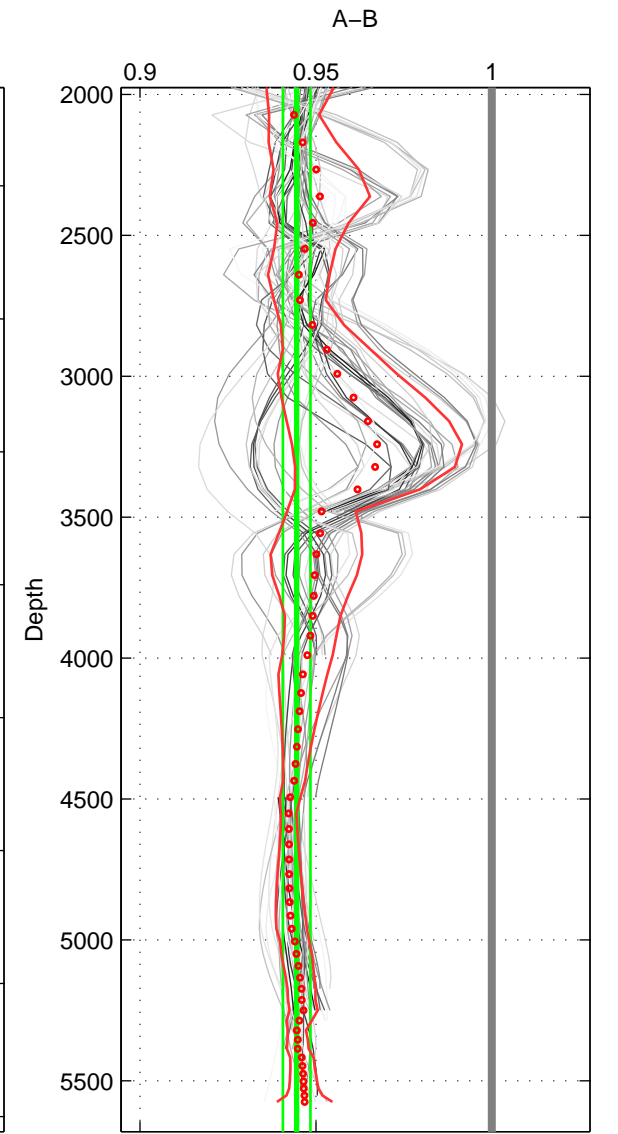

Cruise A (red). Date: Sep 1995 Cruisename: 343-09FA19950913
 Cruise B (blue). Date: Mar 1992 Cruisename: 365-35MF19920217

*** "Favourite" values are means of spaces 1 2 3.

	Offset	O.StDev	Ratio	R.Stdev	Rating
SIGMA:	-9.417	0.800	0.943	0.005	5
THETA:	-10.244	1.063	0.942	0.006	5
DEPTH:	-10.628	0.789	0.945	0.004	5
FAV. :	-10.096	0.884	0.943	0.005	5

Profiles of A: 8
 Profiles of B: 9
 Diff profs : 48
 WMoffset (A-B): -9.4169
 WMoffset stdev: 0.80005
 WMratio (A/B): 0.94347
 WMratio stdev: 0.0046626

Quality (1-5): 5

Profiles of A: 8
 Profiles of B: 9
 Diff profs : 48
 WMoffset (A-B): -10.2442
 WMoffset stdev: 1.0634
 WMratio (A/B): 0.94183
 WMratio stdev: 0.0056677

Quality (1-5): 5

Profiles of A: 8
 Profiles of B: 9
 Diff profs : 48
 WMoffset (A-B): -10.628
 WMoffset stdev: 0.78885
 WMratio (A/B): 0.94453
 WMratio stdev: 0.003932

Quality (1-5): 5