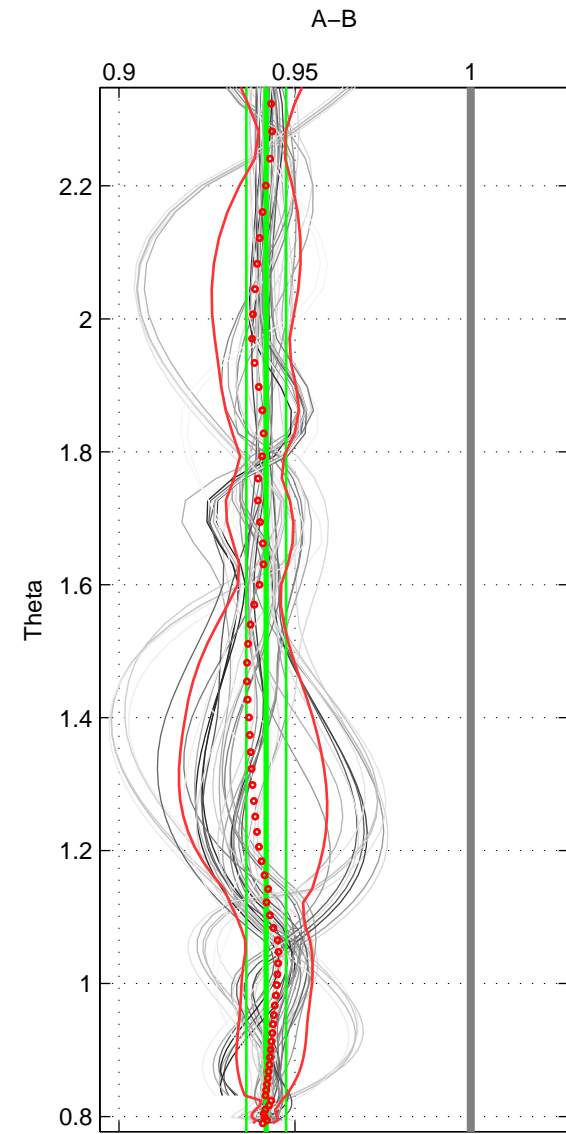

Cruise A (red). Date: Sep 1995 Cruisename: 343-09FA19950913
 Cruise B (blue). Date: Mar 1992 Cruisename: 365-35MF19920217

*** "Favourite" values are means of spaces 1 2 3.

	Offset	O.StDev	Ratio	R.Stdev	Rating
SIGMA:	-9.417	0.800	0.943	0.005	5
THETA:	-10.244	1.063	0.942	0.006	5
DEPTH:	-10.628	0.789	0.945	0.004	5
FAV. :	-10.096	0.884	0.943	0.005	5

Profiles of A: 8
 Profiles of B: 9
 Diff profs : 48
 WMoffset (A-B): -9.4169
 WMoffset stdev: 0.80005
 WMratio (A/B): 0.94347
 WMratio stdev: 0.0046626

Quality (1-5): 5

Profiles of A: 8
 Profiles of B: 9
 Diff profs : 48
 WMoffset (A-B): -10.2442
 WMoffset stdev: 1.0634
 WMratio (A/B): 0.94183
 WMratio stdev: 0.0056677

Quality (1-5): 5

Profiles of A: 8
 Profiles of B: 9
 Diff profs : 48
 WMoffset (A-B): -10.628
 WMoffset stdev: 0.78885
 WMratio (A/B): 0.94453
 WMratio stdev: 0.003932

Quality (1-5): 5