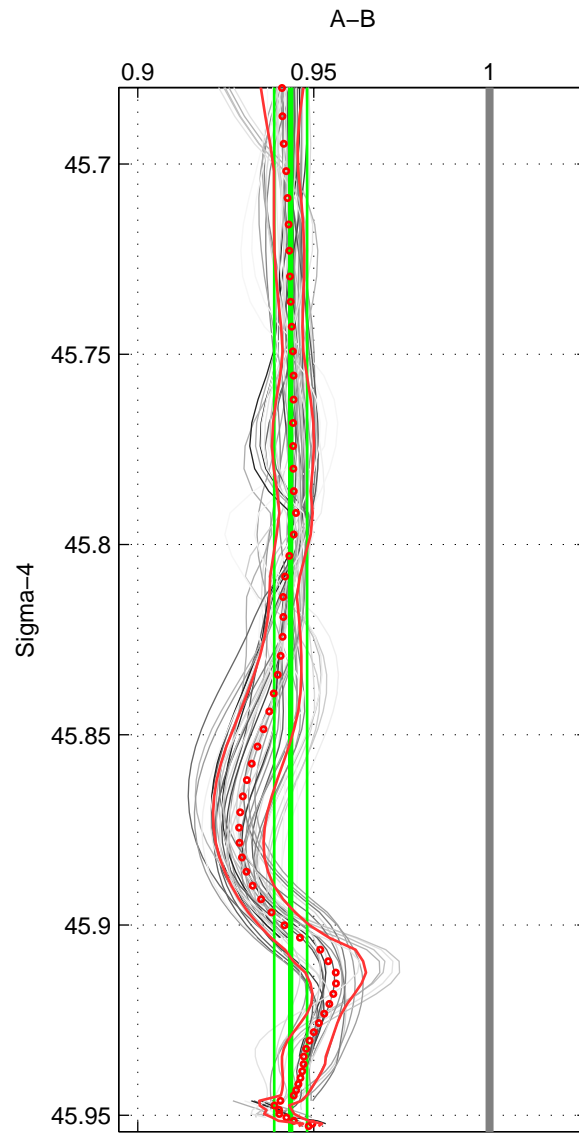

Cruise A (red). Date: Sep 1995 Cruisename: 343-09FA19950913
 Cruise B (blue). Date: Mar 1992 Cruisename: 365-35MF19920217

*** "Favourite" values are means of spaces 1 2 3.

	Offset	O.StDev	Ratio	R.Stdev	Rating
SIGMA:	-9.417	0.800	0.943	0.005	5
THETA:	-10.244	1.063	0.942	0.006	5
DEPTH:	-10.628	0.789	0.945	0.004	5
FAV. :	-10.096	0.884	0.943	0.005	5

Profiles of A: 8
 Profiles of B: 9
 Diff profs : 48
 WMoffset (A-B): -9.4169
 WMoffset stdev: 0.80005
 WMratio (A/B): 0.94347
 WMratio stdev: 0.0046626

Quality (1-5): 5

Profiles of A: 8
 Profiles of B: 9
 Diff profs : 48
 WMoffset (A-B): -10.2442
 WMoffset stdev: 1.0634
 WMratio (A/B): 0.94183
 WMratio stdev: 0.0056677

Quality (1-5): 5

Profiles of A: 8
 Profiles of B: 9
 Diff profs : 48
 WMoffset (A-B): -10.628
 WMoffset stdev: 0.78885
 WMratio (A/B): 0.94453
 WMratio stdev: 0.003932

Quality (1-5): 5