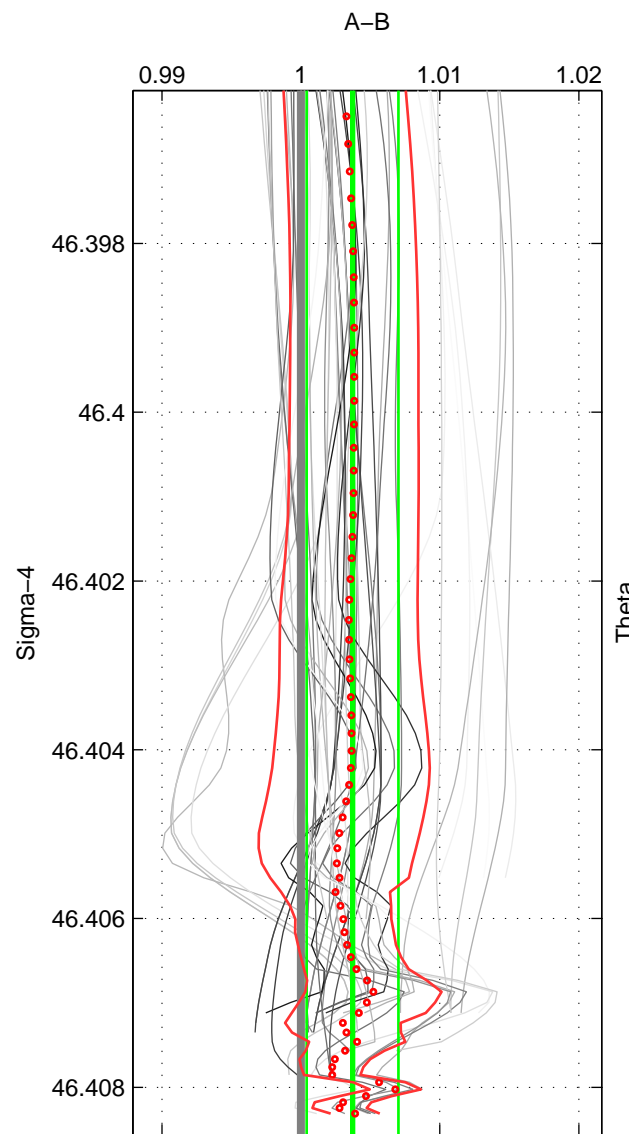

Cruise A (red). Date: Aug 1994 Cruisename: 90-58JH19940723
 Cruise B (blue). Date: Nov 1996 Cruisename: 95-58JH19961030

*** "Favourite" values are means of spaces 1 2 3.

	Offset	O.StDev	Ratio	R.Stdev	Rating
SIGMA:	1.101	0.976	1.004	0.003	4
THETA:	1.242	1.046	1.004	0.004	4
DEPTH:	0.895	1.008	1.003	0.003	4
FAV.:	1.079	1.010	1.004	0.003	4

Profiles of A: 7
 Profiles of B: 8
 Diff profs: 45
 WMoffset (A-B): 1.1012
 WMoffset stdev: 0.97583
 WMratio (A/B): 1.0037
 WMratio stdev: 0.0032987

Quality (1-5): 4

Profiles of A: 7
 Profiles of B: 8
 Diff profs: 45
 WMoffset (A-B): 1.2417
 WMoffset stdev: 1.046
 WMratio (A/B): 1.0042
 WMratio stdev: 0.0035416

Quality (1-5): 4

Profiles of A: 7
 Profiles of B: 8
 Diff profs: 45
 WMoffset (A-B): 0.89523
 WMoffset stdev: 1.0084
 WMratio (A/B): 1.003
 WMratio stdev: 0.0034102

Quality (1-5): 4