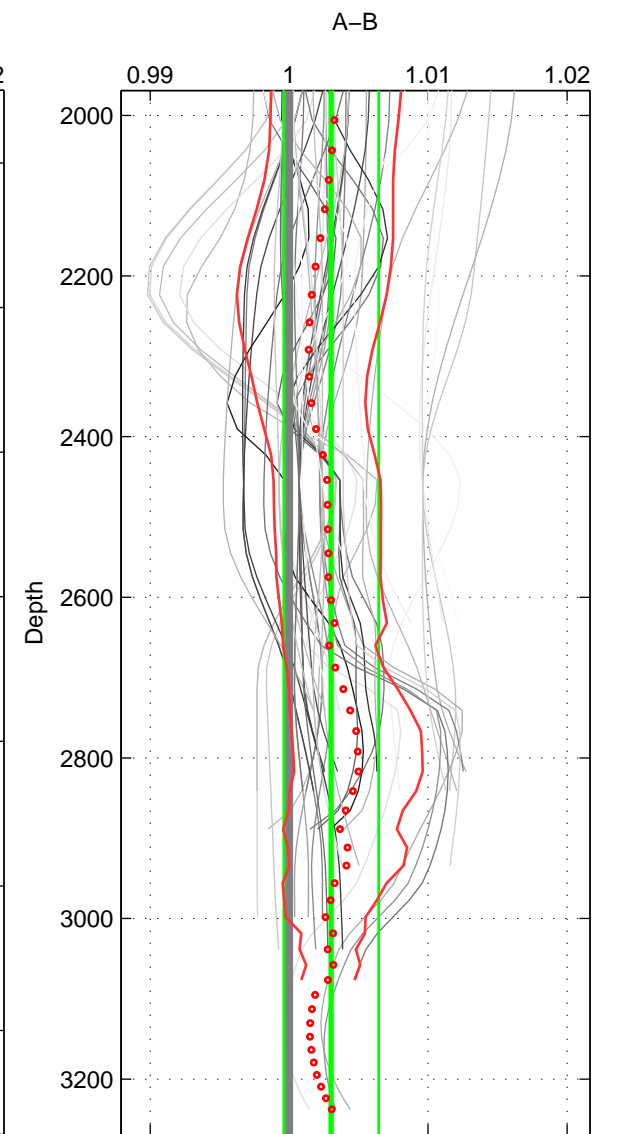

Cruise A (red). Date: Aug 1994 Cruisename: 90-58JH19940723
 Cruise B (blue). Date: Nov 1996 Cruisename: 95-58JH19961030

*** "Favourite" values are means of spaces 1 2 3.

	Offset	O.StDev	Ratio	R.Stdev	Rating
SIGMA:	1.101	0.976	1.004	0.003	4
THETA:	1.242	1.046	1.004	0.004	4
DEPTH:	0.895	1.008	1.003	0.003	4
FAV.:	1.079	1.010	1.004	0.003	4

Profiles of A: 7
 Profiles of B: 8
 Diff profs: 45
 WMoffset (A-B): 1.1012
 WMoffset stdev: 0.97583
 WMratio (A/B): 1.0037
 WMratio stdev: 0.0032987

Quality (1-5): 4

Profiles of A: 7
 Profiles of B: 8
 Diff profs: 45
 WMoffset (A-B): 1.2417
 WMoffset stdev: 1.046
 WMratio (A/B): 1.0042
 WMratio stdev: 0.0035416

Quality (1-5): 4

Profiles of A: 7
 Profiles of B: 8
 Diff profs: 45
 WMoffset (A-B): 0.89523
 WMoffset stdev: 1.0084
 WMratio (A/B): 1.003
 WMratio stdev: 0.0034102

Quality (1-5): 4