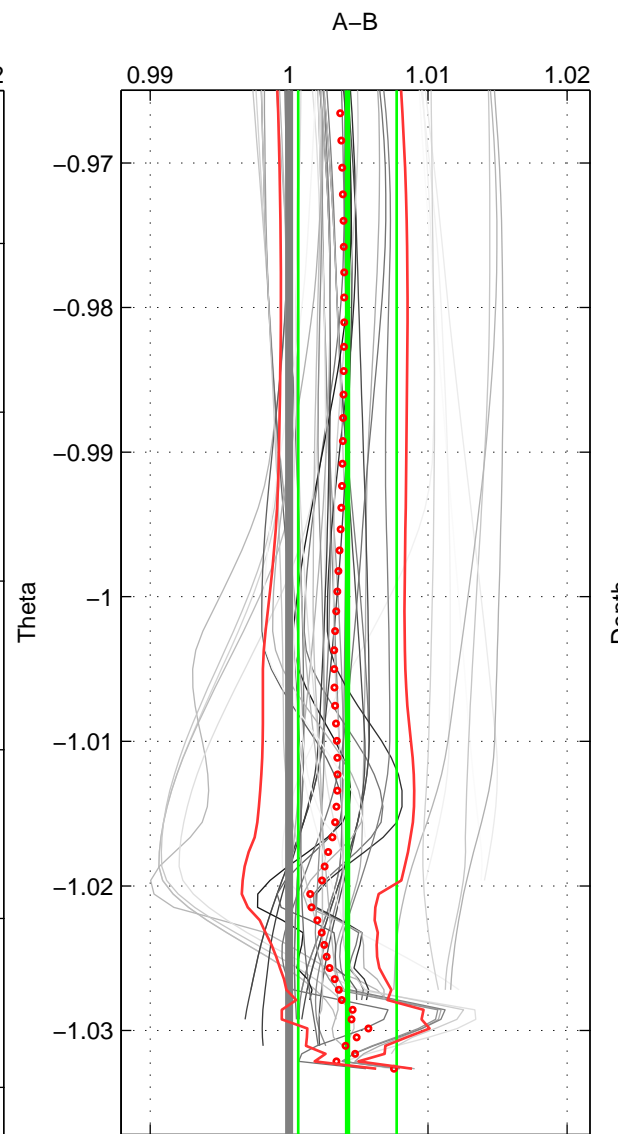

Cruise A (red). Date: Aug 1994 Cruisename: 90-58JH19940723
 Cruise B (blue). Date: Nov 1996 Cruisename: 95-58JH19961030

*** "Favourite" values are means of spaces 1 2 3.

	Offset	O.StDev	Ratio	R.Stdev	Rating
SIGMA:	1.101	0.976	1.004	0.003	4
THETA:	1.242	1.046	1.004	0.004	4
DEPTH:	0.895	1.008	1.003	0.003	4
FAV.:	1.079	1.010	1.004	0.003	4

Profiles of A: 7
 Profiles of B: 8
 Diff profs: 45
 WMoffset (A-B): 1.1012
 WMoffset stdev: 0.97583
 WMratio (A/B): 1.0037
 WMratio stdev: 0.0032987

Quality (1-5): 4

Profiles of A: 7
 Profiles of B: 8
 Diff profs: 45
 WMoffset (A-B): 1.2417
 WMoffset stdev: 1.046
 WMratio (A/B): 1.0042
 WMratio stdev: 0.0035416

Quality (1-5): 4

Profiles of A: 7
 Profiles of B: 8
 Diff profs: 45
 WMoffset (A-B): 0.89523
 WMoffset stdev: 1.0084
 WMratio (A/B): 1.003
 WMratio stdev: 0.0034102

Quality (1-5): 4