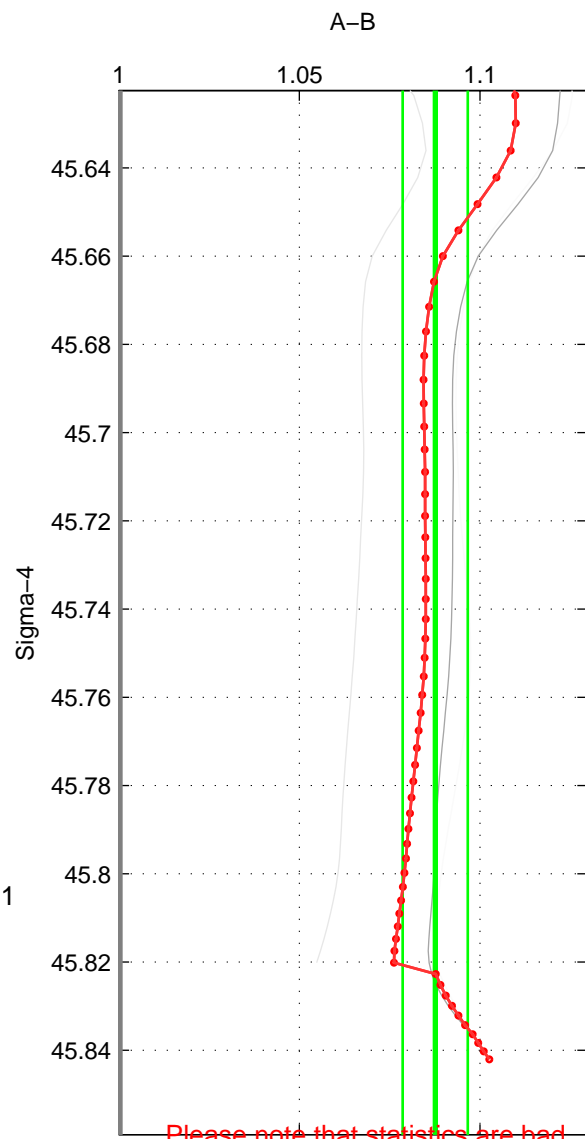

Cruise A (red). Date: Aug 1993 Cruisename: 251-33MW19930704.1

Cruise B (blue). Date: May 1989 Cruisename: 307-74DI19890511

\*\*\* "Favourite" values are means of spaces 1 2 3.

	Offset	O.StDev	Ratio	R.Stdev	Rating
SIGMA:	20.627	2.300	1.088	0.009	2
THETA:	20.219	2.695	1.087	0.010	2
DEPTH:	21.469	2.036	1.093	0.009	2
FAV. :	20.771	2.343	1.089	0.009	2

Please note that statistics are bad.

Profiles of A: 5  
 Profiles of B: 2  
 Diff profs : 3  
 WMoffset (A-B): 20.627  
 WMoffset stdev: 2.2996  
 WMratio (A/B): 1.0876  
 WMratio stdev: 0.0090298

Quality (1-5): 2

Please note that statistics are bad.

Profiles of A: 5  
 Profiles of B: 2  
 Diff profs : 3  
 WMoffset (A-B): 20.2187  
 WMoffset stdev: 2.6947  
 WMratio (A/B): 1.0866  
 WMratio stdev: 0.0097994

Quality (1-5): 2

Please note that statistics are bad.

Profiles of A: 5  
 Profiles of B: 2  
 Diff profs : 3  
 WMoffset (A-B): 21.4686  
 WMoffset stdev: 2.0358  
 WMratio (A/B): 1.0926  
 WMratio stdev: 0.0092069

Quality (1-5): 2