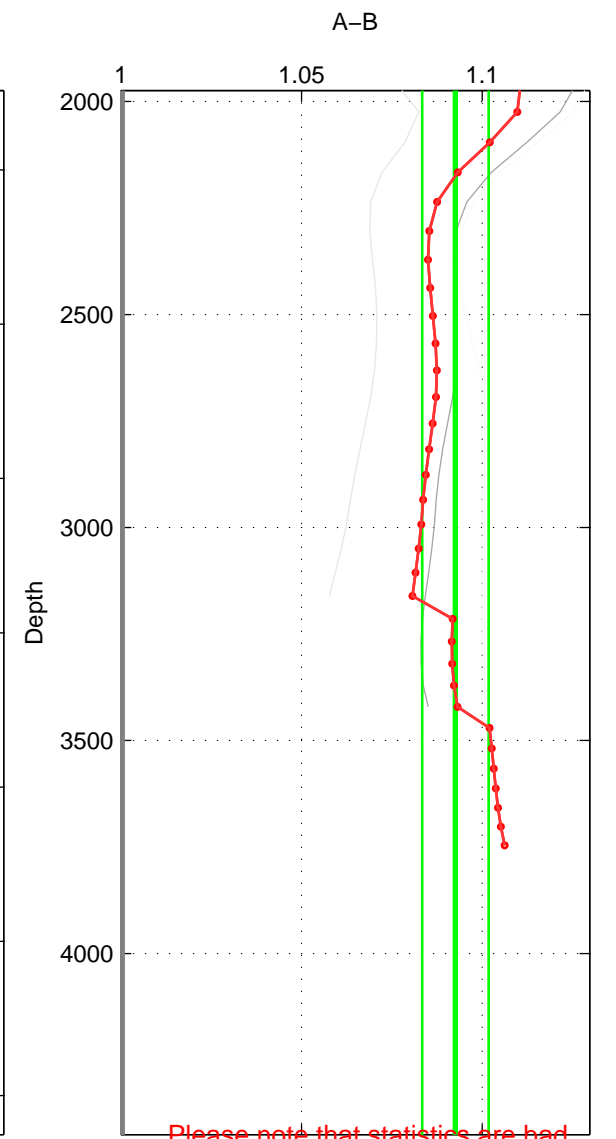

Cruise A (red). Date: Aug 1993 Cruisename: 251-33MW19930704.1

Cruise B (blue). Date: May 1989 Cruisename: 307-74DI19890511

\*\*\* "Favourite" values are means of spaces 1 2 3.

	Offset	O.StDev	Ratio	R.Stdev	Rating
SIGMA:	20.627	2.300	1.088	0.009	2
THETA:	20.219	2.695	1.087	0.010	2
DEPTH:	21.469	2.036	1.093	0.009	2
FAV. :	20.771	2.343	1.089	0.009	2

Please note that statistics are bad.

Profiles of A: 5  
 Profiles of B: 2  
 Diff profs : 3  
 WMoffset (A-B): 20.627  
 WMoffset stdev: 2.2996  
 WMratio (A/B): 1.0876  
 WMratio stdev: 0.0090298

Quality (1-5): 2

Please note that statistics are bad.

Profiles of A: 5  
 Profiles of B: 2  
 Diff profs : 3  
 WMoffset (A-B): 20.2187  
 WMoffset stdev: 2.6947  
 WMratio (A/B): 1.0866  
 WMratio stdev: 0.0097994

Quality (1-5): 2

Please note that statistics are bad.

Profiles of A: 5  
 Profiles of B: 2  
 Diff profs : 3  
 WMoffset (A-B): 21.4686  
 WMoffset stdev: 2.0358  
 WMratio (A/B): 1.0926  
 WMratio stdev: 0.0092069

Quality (1-5): 2