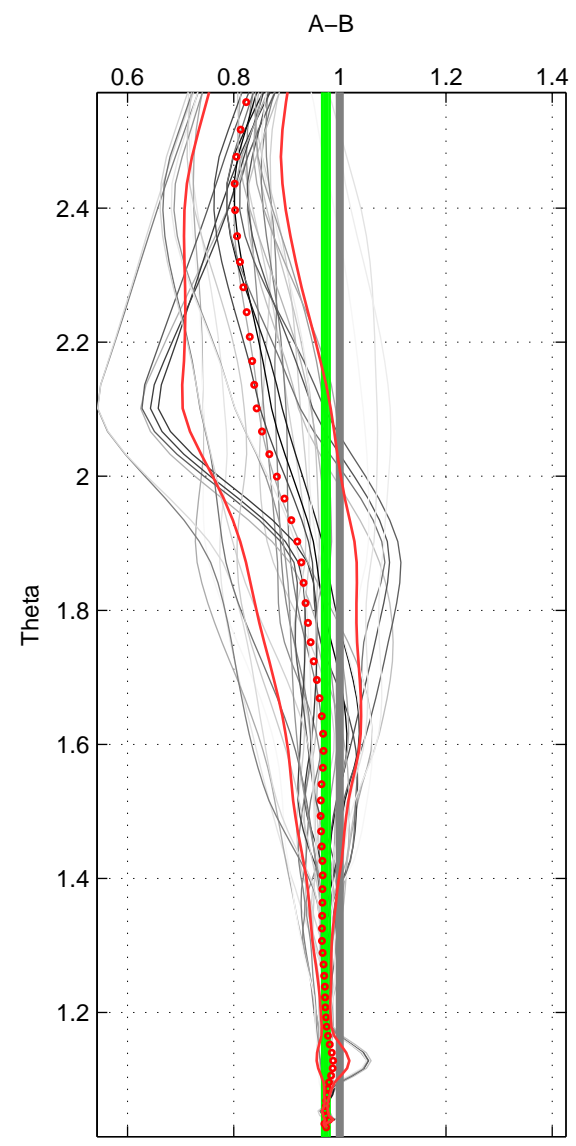

Cruise A (red). Date: Jan 1994 Cruisename: 526-49EW19940115

Cruise B (blue). Date: Jun 2005 Cruisename: 605-49NZ20050525

*** "Favourite" values are means of spaces 1 2 3.

	Offset	O.StDev	Ratio	R.Stdev	Rating
SIGMA:	-4.021	2.203	0.974	0.013	5
THETA:	-4.244	1.269	0.974	0.007	5
DEPTH:	-3.687	1.188	0.977	0.007	5
FAV. :	-3.984	1.553	0.975	0.009	5

Profiles of A: 7
 Profiles of B: 6
 Diff profs : 36
 WMoffset (A-B): -4.0207
 WMoffset stdev: 2.2032
 WMratio (A/B): 0.9738
 WMratio stdev: 0.013354

Quality (1-5): 5

Profiles of A: 7
 Profiles of B: 6
 Diff profs : 36
 WMoffset (A-B): -4.2443
 WMoffset stdev: 1.2692
 WMratio (A/B): 0.97356
 WMratio stdev: 0.0070232

Quality (1-5): 5

Profiles of A: 7
 Profiles of B: 6
 Diff profs : 36
 WMoffset (A-B): -3.6875
 WMoffset stdev: 1.1876
 WMratio (A/B): 0.97658
 WMratio stdev: 0.0073581

Quality (1-5): 5