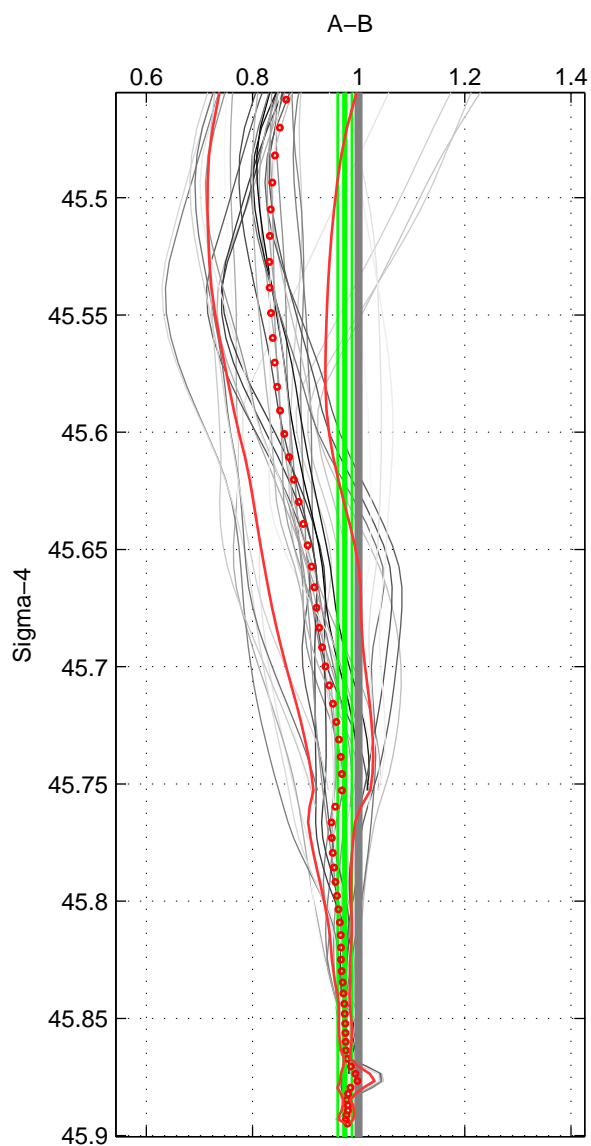

Cruise A (red). Date: Jan 1994 Cruisename: 526-49EW19940115

Cruise B (blue). Date: Jun 2005 Cruisename: 605-49NZ20050525

*** "Favourite" values are means of spaces 1 2 3.

	Offset	O.StDev	Ratio	R.Stdev	Rating
SIGMA:	-4.021	2.203	0.974	0.013	5
THETA:	-4.244	1.269	0.974	0.007	5
DEPTH:	-3.687	1.188	0.977	0.007	5
FAV. :	-3.984	1.553	0.975	0.009	5

Profiles of A: 7
 Profiles of B: 6
 Diff profs : 36
 WMoffset (A-B): -4.0207
 WMoffset stdev: 2.2032
 WMratio (A/B): 0.9738
 WMratio stdev: 0.013354

Quality (1-5): 5

Profiles of A: 7
 Profiles of B: 6
 Diff profs : 36
 WMoffset (A-B): -4.2443
 WMoffset stdev: 1.2692
 WMratio (A/B): 0.97356
 WMratio stdev: 0.0070232

Quality (1-5): 5

Profiles of A: 7
 Profiles of B: 6
 Diff profs : 36
 WMoffset (A-B): -3.6875
 WMoffset stdev: 1.1876
 WMratio (A/B): 0.97658
 WMratio stdev: 0.0073581

Quality (1-5): 5