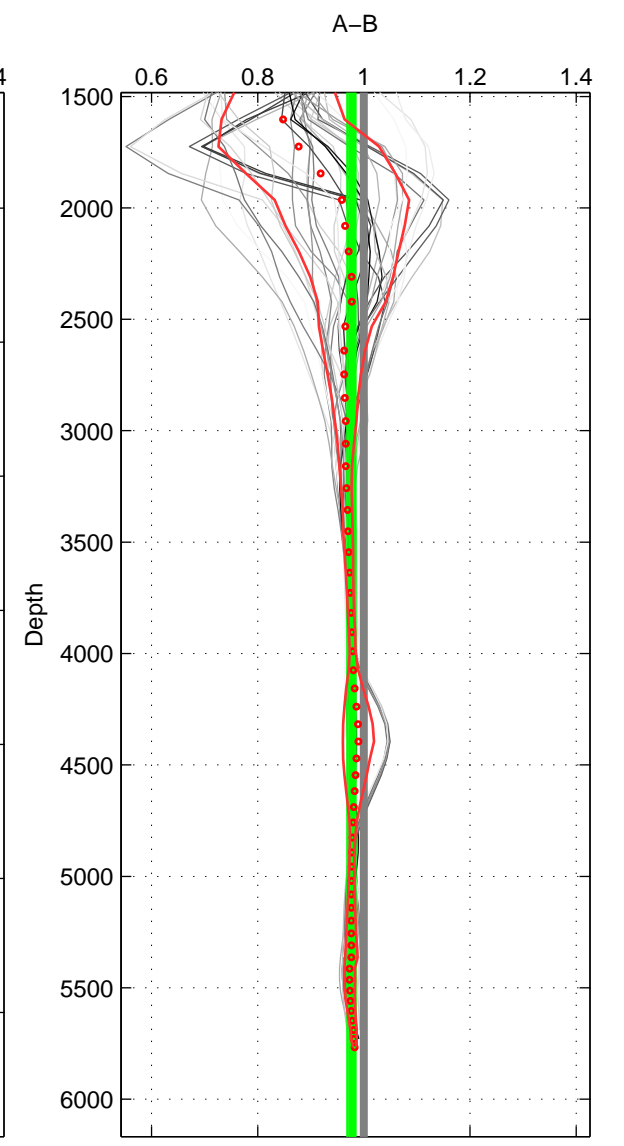

Cruise A (red). Date: Jan 1994 Cruisename: 526-49EW19940115

Cruise B (blue). Date: Jun 2005 Cruisename: 605-49NZ20050525

*** "Favourite" values are means of spaces 1 2 3.

	Offset	O.StDev	Ratio	R.Stdev	Rating
SIGMA:	-4.021	2.203	0.974	0.013	5
THETA:	-4.244	1.269	0.974	0.007	5
DEPTH:	-3.687	1.188	0.977	0.007	5
FAV. :	-3.984	1.553	0.975	0.009	5

Profiles of A: 7
 Profiles of B: 6
 Diff profs : 36
 WMoffset (A-B): -4.0207
 WMoffset stdev: 2.2032
 WMratio (A/B): 0.9738
 WMratio stdev: 0.013354

Quality (1-5): 5

Profiles of A: 7
 Profiles of B: 6
 Diff profs : 36
 WMoffset (A-B): -4.2443
 WMoffset stdev: 1.2692
 WMratio (A/B): 0.97356
 WMratio stdev: 0.0070232

Quality (1-5): 5

Profiles of A: 7
 Profiles of B: 6
 Diff profs : 36
 WMoffset (A-B): -3.6875
 WMoffset stdev: 1.1876
 WMratio (A/B): 0.97658
 WMratio stdev: 0.0073581

Quality (1-5): 5