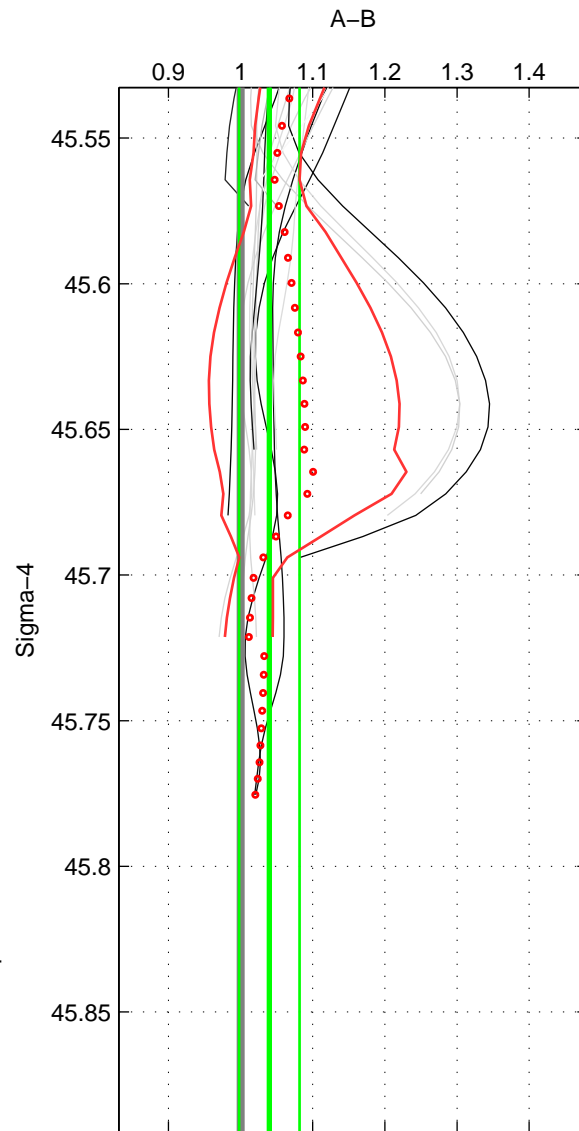

Cruise A (red). Date: Jun 1998 Cruisename: 565-49HO19980601

Cruise B (blue). Date: Jun 2001 Cruisename: 591-49NZ20010604

*** "Favourite" values are means of spaces 1 2.

	Offset	O.StDev	Ratio	R.Stdev	Rating
SIGMA:	2.518	2.338	1.040	0.042	4
THETA:	2.502	2.756	1.035	0.045	4
DEPTH:	-0.011	3.611	1.016	0.050	3
FAV.:	2.510	2.547	1.037	0.043	4

Profiles of A: 5
 Profiles of B: 8
 Diff profs : 16
 WMoffset (A-B): 2.518
 WMoffset stdev: 2.3381
 WMratio (A/B): 1.0399
 WMratio stdev: 0.041786

Quality (1-5): 4

Profiles of A: 5
 Profiles of B: 8
 Diff profs : 16
 WMoffset (A-B): 2.5016
 WMoffset stdev: 2.7556
 WMratio (A/B): 1.0346
 WMratio stdev: 0.04477

Quality (1-5): 4

Please note that statistics are bad.

Profiles of A: 5
 Profiles of B: 8
 Diff profs : 16
 WMoffset (A-B): -0.011013
 WMoffset stdev: 3.6106
 WMratio (A/B): 1.0163
 WMratio stdev: 0.05029