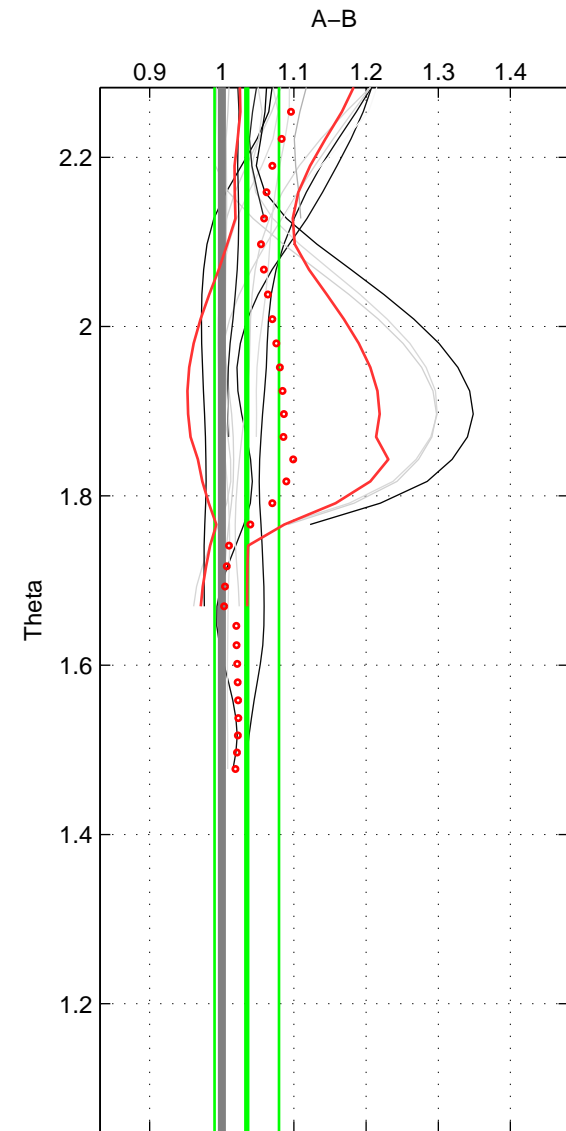

Cruise A (red). Date: Jun 1998 Cruisename: 565-49HO19980601

Cruise B (blue). Date: Jun 2001 Cruisename: 591-49NZ20010604

*** "Favourite" values are means of spaces 1 2.

	Offset	O.StDev	Ratio	R.Stdev	Rating
SIGMA:	2.518	2.338	1.040	0.042	4
THETA:	2.502	2.756	1.035	0.045	4
DEPTH:	-0.011	3.611	1.016	0.050	3
FAV.:	2.510	2.547	1.037	0.043	4

Profiles of A: 5
 Profiles of B: 8
 Diff profs : 16
 WMoffset (A-B): 2.518
 WMoffset stdev: 2.3381
 WMratio (A/B): 1.0399
 WMratio stdev: 0.041786

Quality (1-5): 4

Profiles of A: 5
 Profiles of B: 8
 Diff profs : 16
 WMoffset (A-B): 2.5016
 WMoffset stdev: 2.7556
 WMratio (A/B): 1.0346
 WMratio stdev: 0.04477

Quality (1-5): 4

Please note that statistics are bad.

Profiles of A: 5
 Profiles of B: 8
 Diff profs : 16
 WMoffset (A-B): -0.011013
 WMoffset stdev: 3.6106
 WMratio (A/B): 1.0163
 WMratio stdev: 0.05029