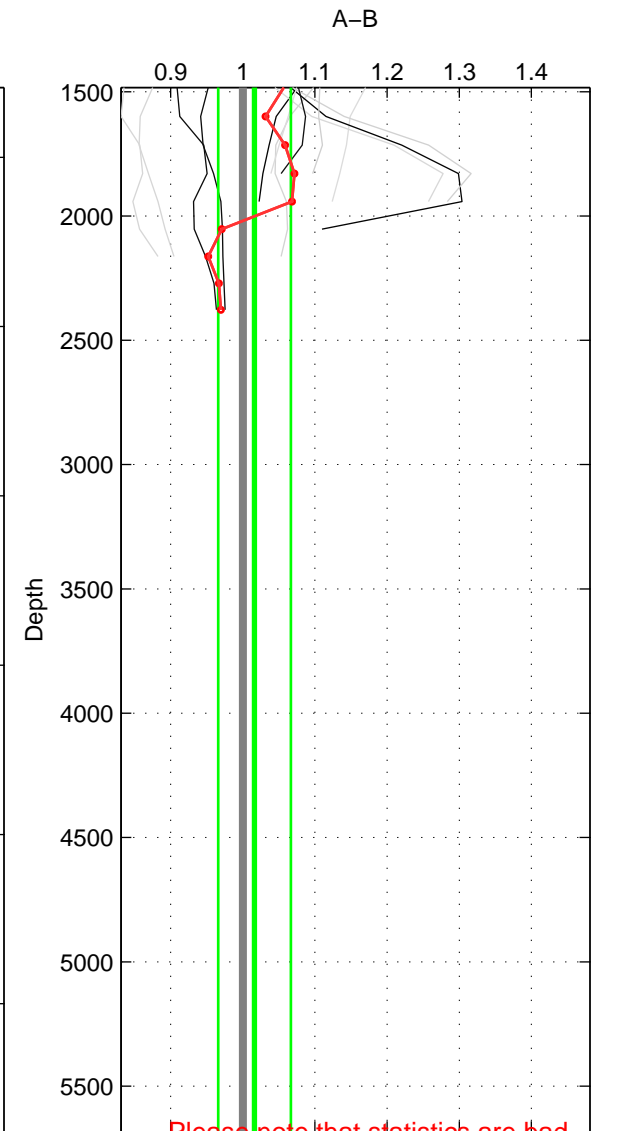

Cruise A (red). Date: Jun 1998 Cruisename: 565-49HO19980601

Cruise B (blue). Date: Jun 2001 Cruisename: 591-49NZ20010604

*** "Favourite" values are means of spaces 1 2.

	Offset	O.StDev	Ratio	R.Stdev	Rating
SIGMA:	2.518	2.338	1.040	0.042	4
THETA:	2.502	2.756	1.035	0.045	4
DEPTH:	-0.011	3.611	1.016	0.050	3
FAV.:	2.510	2.547	1.037	0.043	4

Profiles of A: 5
 Profiles of B: 8
 Diff profs : 16
 WMoffset (A-B): 2.518
 WMoffset stdev: 2.3381
 WMratio (A/B): 1.0399
 WMratio stdev: 0.041786

Quality (1-5): 4

Profiles of A: 5
 Profiles of B: 8
 Diff profs : 16
 WMoffset (A-B): 2.5016
 WMoffset stdev: 2.7556
 WMratio (A/B): 1.0346
 WMratio stdev: 0.04477

Quality (1-5): 4

Please note that statistics are bad.

Profiles of A: 5
 Profiles of B: 8
 Diff profs : 16
 WMoffset (A-B): -0.011013
 WMoffset stdev: 3.6106
 WMratio (A/B): 1.0163
 WMratio stdev: 0.05029