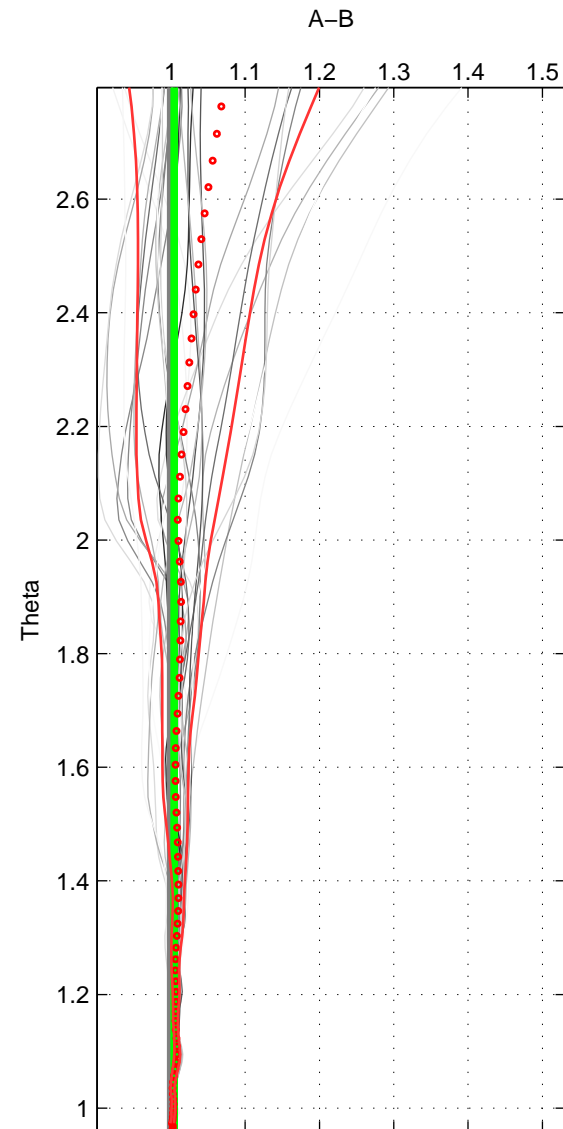

Cruise A (red). Date: May 1985 Cruisename: 495-3
 Cruise B (blue). Date: Oct 2007 Cruisename: 613-4

*** "Favourite" values are means of spaces 1 2 3.

	Offset	O.StDev	Ratio	R.Stdev	Rating
SIGMA:	2.444	0.604	1.015	0.004	5
THETA:	0.760	0.573	1.005	0.003	5
DEPTH:	1.316	1.121	1.009	0.007	5
FAV.:	1.507	0.766	1.010	0.005	5

Profiles of A: 5
 Profiles of B: 8
 Diff profs : 28
 WMoffset (A-B): 2.4442
 WMoffset stdev: 0.6036
 WMratio (A/B): 1.0155
 WMratio stdev: 0.0035175

Quality (1-5): 5

Profiles of A: 5
 Profiles of B: 8
 Diff profs : 28
 WMoffset (A-B): 0.75974
 WMoffset stdev: 0.57339
 WMratio (A/B): 1.0045
 WMratio stdev: 0.0032753

Quality (1-5): 5

Profiles of A: 5
 Profiles of B: 8
 Diff profs : 28
 WMoffset (A-B): 1.316
 WMoffset stdev: 1.1208
 WMratio (A/B): 1.0086
 WMratio stdev: 0.0067416

Quality (1-5): 5