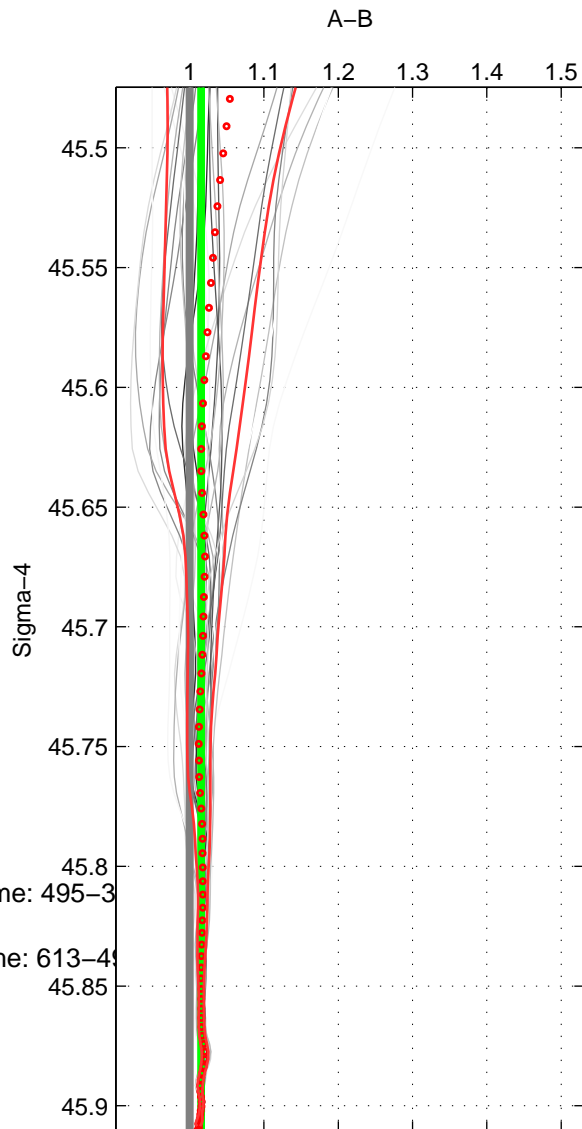

Cruise A (red). Date: May 1985 Cruisename: 495-3
 Cruise B (blue). Date: Oct 2007 Cruisename: 613-4

*** "Favourite" values are means of spaces 1 2 3.

	Offset	O.StDev	Ratio	R.Stdev	Rating
SIGMA:	2.444	0.604	1.015	0.004	5
THETA:	0.760	0.573	1.005	0.003	5
DEPTH:	1.316	1.121	1.009	0.007	5
FAV.:	1.507	0.766	1.010	0.005	5

Profiles of A: 5
 Profiles of B: 8
 Diff profs : 28
 WMoffset (A-B): 2.4442
 WMoffset stdev: 0.6036
 WMratio (A/B): 1.0155
 WMratio stdev: 0.0035175

Quality (1-5): 5

Profiles of A: 5
 Profiles of B: 8
 Diff profs : 28
 WMoffset (A-B): 0.75974
 WMoffset stdev: 0.57339
 WMratio (A/B): 1.0045
 WMratio stdev: 0.0032753

Quality (1-5): 5

Profiles of A: 5
 Profiles of B: 8
 Diff profs : 28
 WMoffset (A-B): 1.316
 WMoffset stdev: 1.1208
 WMratio (A/B): 1.0086
 WMratio stdev: 0.0067416

Quality (1-5): 5