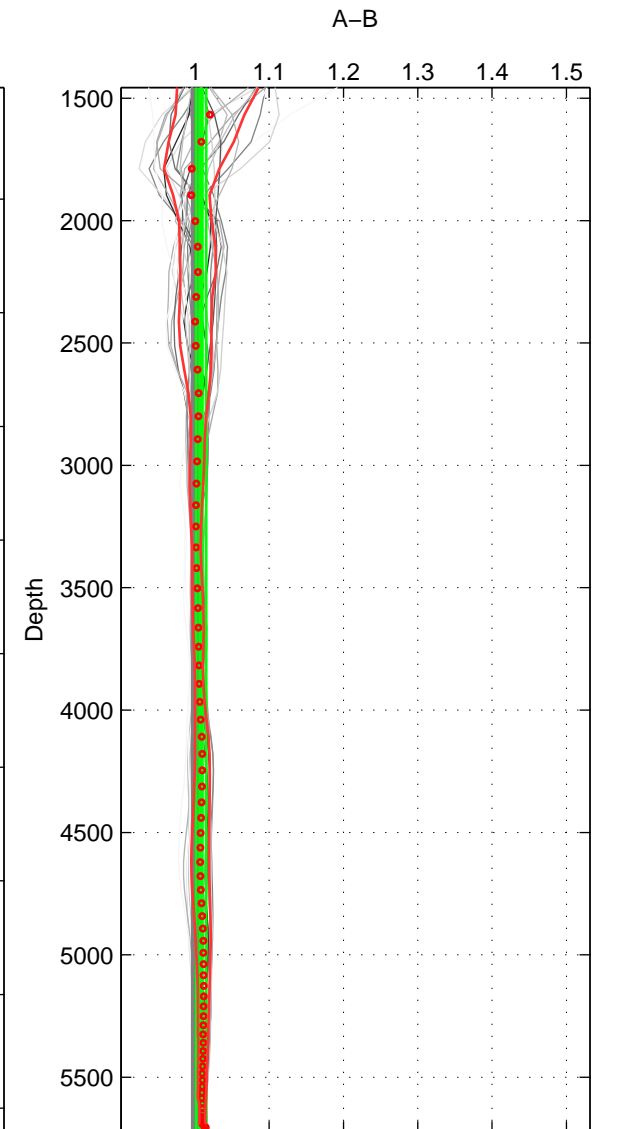

Cruise A (red). Date: May 1985 Cruisename: 495-3
 Cruise B (blue). Date: Oct 2007 Cruisename: 613-4

*** "Favourite" values are means of spaces 1 2 3.

	Offset	O.StDev	Ratio	R.Stdev	Rating
SIGMA:	2.444	0.604	1.015	0.004	5
THETA:	0.760	0.573	1.005	0.003	5
DEPTH:	1.316	1.121	1.009	0.007	5
FAV.:	1.507	0.766	1.010	0.005	5

Profiles of A: 5
 Profiles of B: 8
 Diff profs : 28
 WMoffset (A-B): 2.4442
 WMoffset stdev: 0.6036
 WMratio (A/B): 1.0155
 WMratio stdev: 0.0035175

Quality (1-5): 5

Profiles of A: 5
 Profiles of B: 8
 Diff profs : 28
 WMoffset (A-B): 0.75974
 WMoffset stdev: 0.57339
 WMratio (A/B): 1.0045
 WMratio stdev: 0.0032753

Quality (1-5): 5

Profiles of A: 5
 Profiles of B: 8
 Diff profs : 28
 WMoffset (A-B): 1.316
 WMoffset stdev: 1.1208
 WMratio (A/B): 1.0086
 WMratio stdev: 0.0067416

Quality (1-5): 5