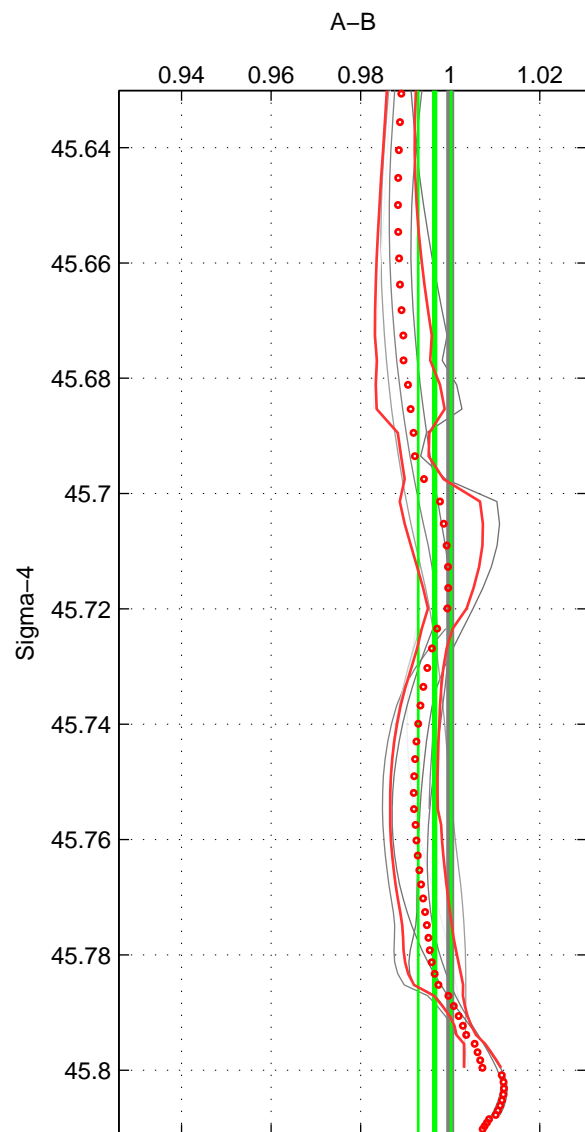

Cruise A (red). Date: Jul 1981 Cruisename: 220-316N19810401

Cruise B (blue). Date: Jan 2011 Cruisename: 280-45CE20110103

*** "Favourite" values are means of spaces 1 2 3.

	Offset	O.StDev	Ratio	R.Stdev	Rating
SIGMA:	-0.848	0.952	0.997	0.004	2
THETA:	-3.877	1.311	0.985	0.005	2
DEPTH:	-4.378	1.426	0.984	0.005	2
FAV.:	-3.034	1.230	0.988	0.005	2

Profiles of A: 5
 Profiles of B: 2
 Diff profs : 9
 WMoffset (A-B): -0.84762
 WMoffset stdev: 0.952
 WMratio (A/B): 0.99656
 WMratio stdev: 0.003678

Quality (1-5): 2

Profiles of A: 5
 Profiles of B: 2
 Diff profs : 10
 WMoffset (A-B): -3.8766
 WMoffset stdev: 1.3108
 WMratio (A/B): 0.98525
 WMratio stdev: 0.004958

Quality (1-5): 2

Profiles of A: 5
 Profiles of B: 2
 Diff profs : 8
 WMoffset (A-B): -4.3784
 WMoffset stdev: 1.4265
 WMratio (A/B): 0.98368
 WMratio stdev: 0.0053266

Quality (1-5): 2