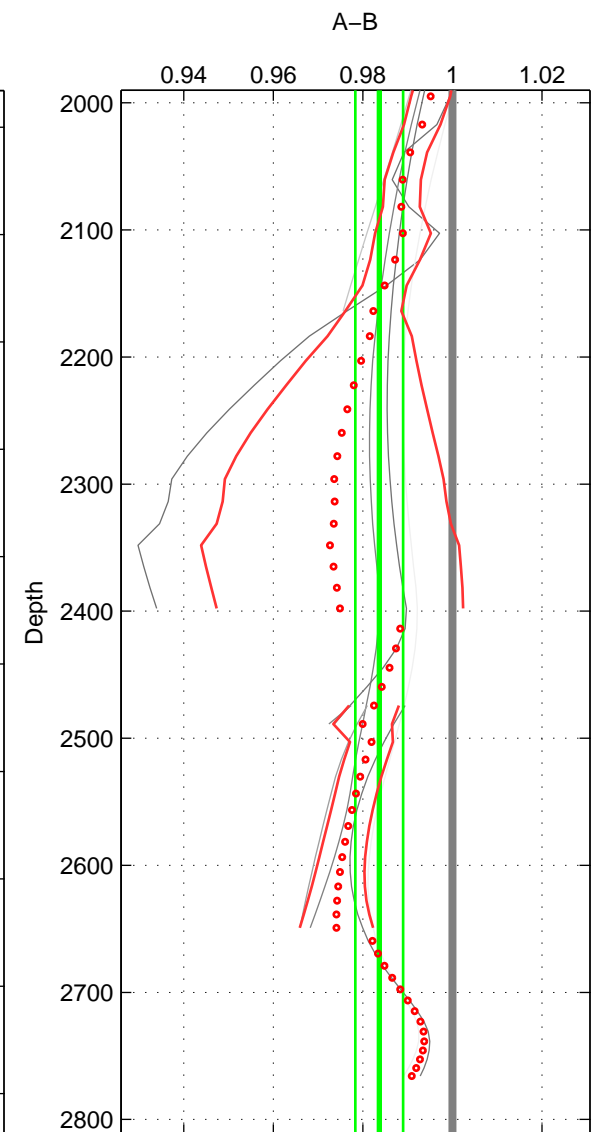

Cruise A (red). Date: Jul 1981 Cruisename: 220-316N19810401

Cruise B (blue). Date: Jan 2011 Cruisename: 280-45CE20110103

*** "Favourite" values are means of spaces 1 2 3.

	Offset	O.StDev	Ratio	R.Stdev	Rating
SIGMA:	-0.848	0.952	0.997	0.004	2
THETA:	-3.877	1.311	0.985	0.005	2
DEPTH:	-4.378	1.426	0.984	0.005	2
FAV.:	-3.034	1.230	0.988	0.005	2

Profiles of A: 5
 Profiles of B: 2
 Diff profs : 9
 WMoffset (A-B): -0.84762
 WMoffset stdev: 0.952
 WMratio (A/B): 0.99656
 WMratio stdev: 0.003678

Quality (1-5): 2

Profiles of A: 5
 Profiles of B: 2
 Diff profs : 10
 WMoffset (A-B): -3.8766
 WMoffset stdev: 1.3108
 WMratio (A/B): 0.98525
 WMratio stdev: 0.004958

Quality (1-5): 2

Profiles of A: 5
 Profiles of B: 2
 Diff profs : 8
 WMoffset (A-B): -4.3784
 WMoffset stdev: 1.4265
 WMratio (A/B): 0.98368
 WMratio stdev: 0.0053266

Quality (1-5): 2