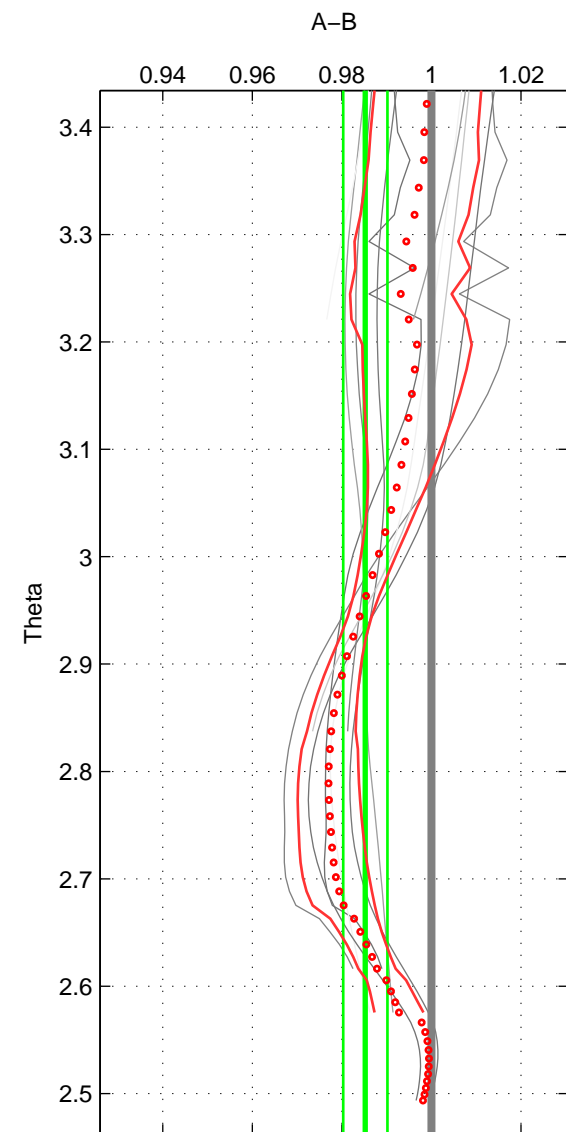

Cruise A (red). Date: Jul 1981 Cruisename: 220-316N19810401

Cruise B (blue). Date: Jan 2011 Cruisename: 280-45CE20110103

*** "Favourite" values are means of spaces 1 2 3.

	Offset	O.StDev	Ratio	R.Stdev	Rating
SIGMA:	-0.848	0.952	0.997	0.004	2
THETA:	-3.877	1.311	0.985	0.005	2
DEPTH:	-4.378	1.426	0.984	0.005	2
FAV.:	-3.034	1.230	0.988	0.005	2

Profiles of A: 5
 Profiles of B: 2
 Diff profs : 9
 WMoffset (A-B): -0.84762
 WMoffset stdev: 0.952
 WMratio (A/B): 0.99656
 WMratio stdev: 0.003678

Quality (1-5): 2

Profiles of A: 5
 Profiles of B: 2
 Diff profs : 10
 WMoffset (A-B): -3.8766
 WMoffset stdev: 1.3108
 WMratio (A/B): 0.98525
 WMratio stdev: 0.004958

Quality (1-5): 2

Profiles of A: 5
 Profiles of B: 2
 Diff profs : 8
 WMoffset (A-B): -4.3784
 WMoffset stdev: 1.4265
 WMratio (A/B): 0.98368
 WMratio stdev: 0.0053266

Quality (1-5): 2