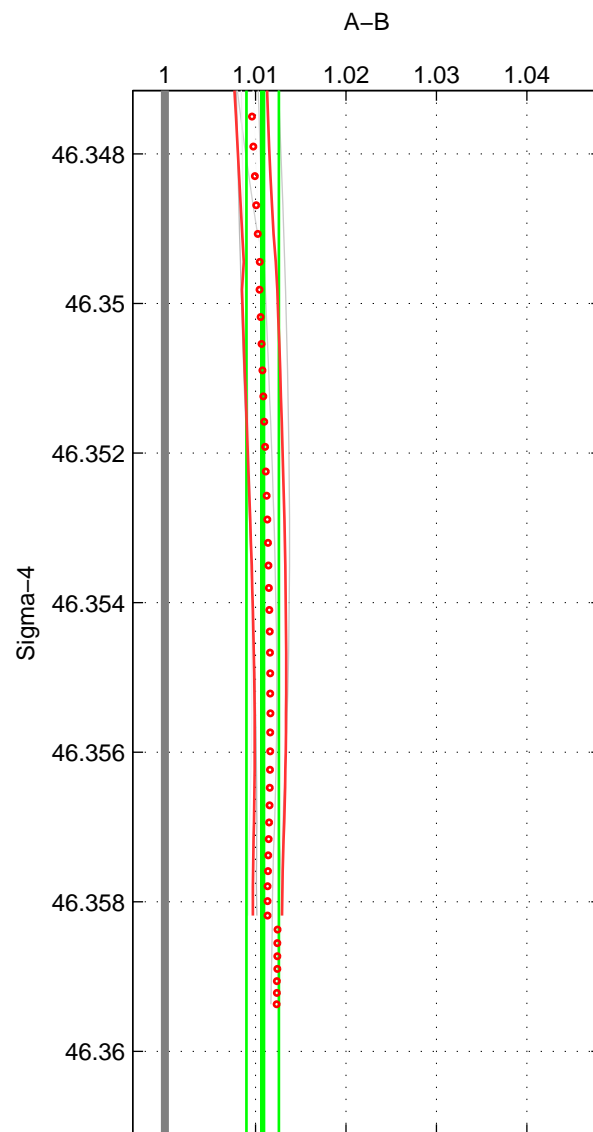

Cruise A (red). Date: Aug 2003 Cruisename: 40-18SN20030806

Cruise B (blue). Date: May 2002 Cruisename: 51-32H120020505

*** "Favourite" values are means of spaces 1 2 3.

	Offset	O.StDev	Ratio	R.Stdev	Rating
SIGMA:	3.124	0.520	1.011	0.002	2
THETA:	2.414	0.731	1.008	0.003	2
DEPTH:	2.122	0.361	1.007	0.001	2
FAV.:	2.553	0.537	1.009	0.002	2

Profiles of A: 5
 Profiles of B: 3
 Diff profs : 6
 WMoffset (A-B): 3.1242
 WMoffset stdev: 0.51961
 WMratio (A/B): 1.0108
 WMratio stdev: 0.0017985

Quality (1-5): 2

Profiles of A: 5
 Profiles of B: 3
 Diff profs : 7
 WMoffset (A-B): 2.4138
 WMoffset stdev: 0.73097
 WMratio (A/B): 1.0083
 WMratio stdev: 0.0025273

Quality (1-5): 2

Profiles of A: 4
 Profiles of B: 3
 Diff profs : 6
 WMoffset (A-B): 2.1216
 WMoffset stdev: 0.36091
 WMratio (A/B): 1.0074
 WMratio stdev: 0.0012622

Quality (1-5): 2