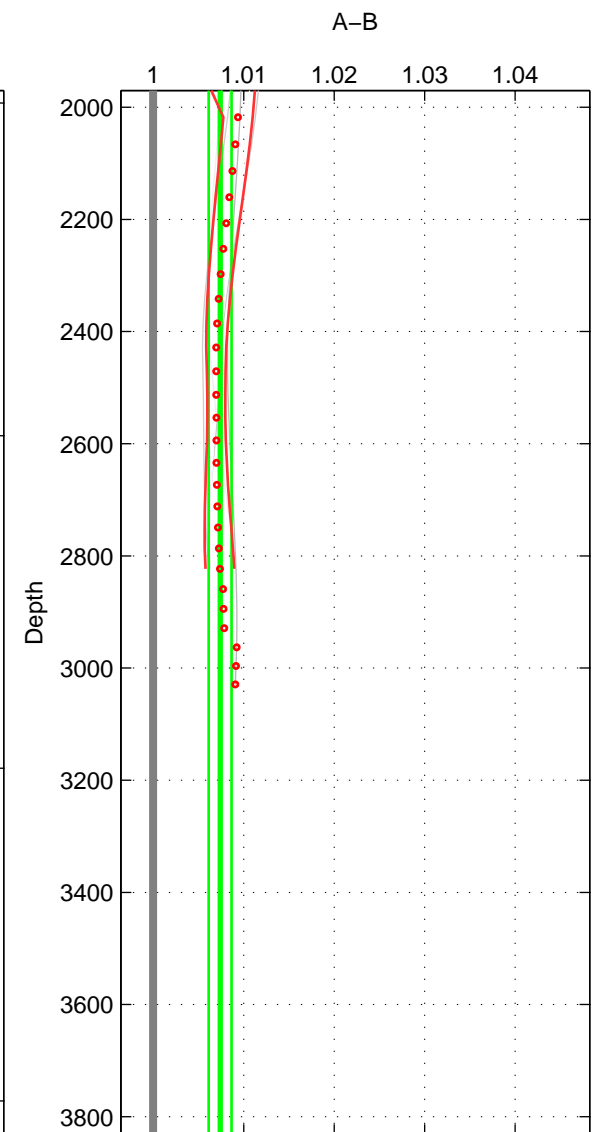

Cruise A (red). Date: Aug 2003 Cruisename: 40-18SN20030806

Cruise B (blue). Date: May 2002 Cruisename: 51-32H120020505

*** "Favourite" values are means of spaces 1 2 3.

	Offset	O.StDev	Ratio	R.Stdev	Rating
SIGMA:	3.124	0.520	1.011	0.002	2
THETA:	2.414	0.731	1.008	0.003	2
DEPTH:	2.122	0.361	1.007	0.001	2
FAV.:	2.553	0.537	1.009	0.002	2

Profiles of A: 5
 Profiles of B: 3
 Diff profs : 6
 WMoffset (A-B): 3.1242
 WMoffset stdev: 0.51961
 WMratio (A/B): 1.0108
 WMratio stdev: 0.0017985

Quality (1-5): 2

Profiles of A: 5
 Profiles of B: 3
 Diff profs : 7
 WMoffset (A-B): 2.4138
 WMoffset stdev: 0.73097
 WMratio (A/B): 1.0083
 WMratio stdev: 0.0025273

Quality (1-5): 2

Profiles of A: 4
 Profiles of B: 3
 Diff profs : 6
 WMoffset (A-B): 2.1216
 WMoffset stdev: 0.36091
 WMratio (A/B): 1.0074
 WMratio stdev: 0.0012622

Quality (1-5): 2