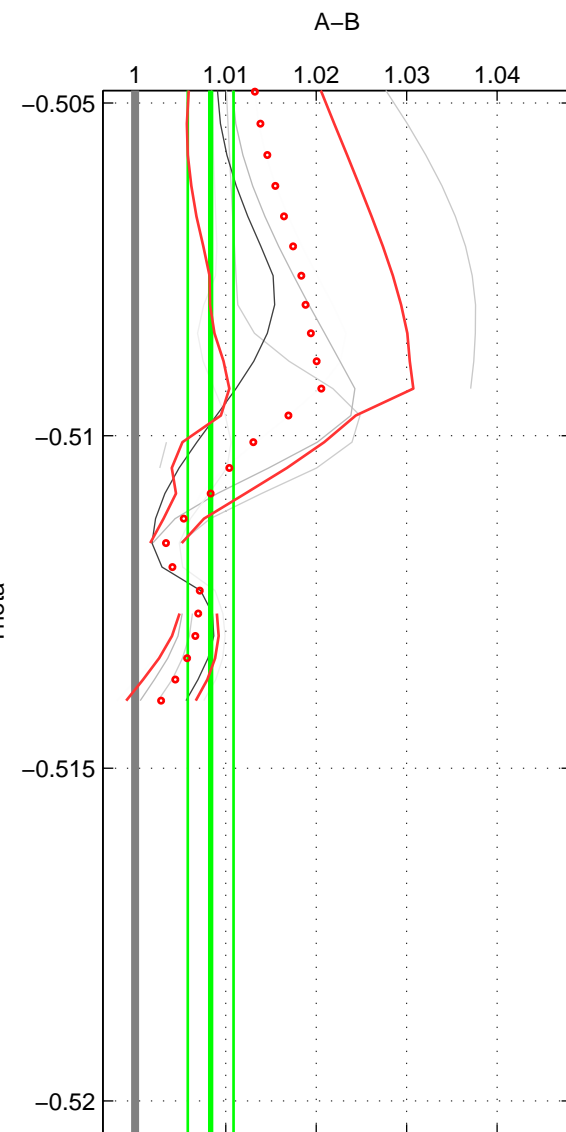

Cruise A (red). Date: Aug 2003 Cruisename: 40-18SN20030806

Cruise B (blue). Date: May 2002 Cruisename: 51-32H120020505

*** "Favourite" values are means of spaces 1 2 3.

	Offset	O.StDev	Ratio	R.Stdev	Rating
SIGMA:	3.124	0.520	1.011	0.002	2
THETA:	2.414	0.731	1.008	0.003	2
DEPTH:	2.122	0.361	1.007	0.001	2
FAV.:	2.553	0.537	1.009	0.002	2

Profiles of A: 5
 Profiles of B: 3
 Diff profs : 6
 WMoffset (A-B): 3.1242
 WMoffset stdev: 0.51961
 WMratio (A/B): 1.0108
 WMratio stdev: 0.0017985

Quality (1-5): 2

Profiles of A: 5
 Profiles of B: 3
 Diff profs : 7
 WMoffset (A-B): 2.4138
 WMoffset stdev: 0.73097
 WMratio (A/B): 1.0083
 WMratio stdev: 0.0025273

Quality (1-5): 2

Profiles of A: 4
 Profiles of B: 3
 Diff profs : 6
 WMoffset (A-B): 2.1216
 WMoffset stdev: 0.36091
 WMratio (A/B): 1.0074
 WMratio stdev: 0.0012622

Quality (1-5): 2