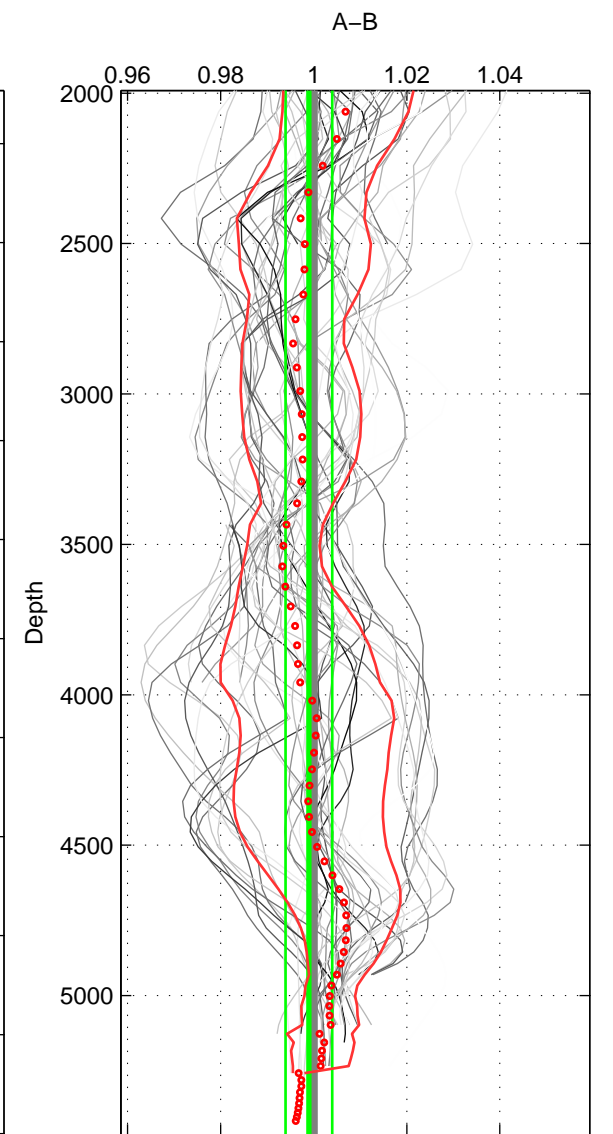

Cruise A (red). Date: Sep 2005 Cruisename: 170-06MT20050813

Cruise B (blue). Date: May 2012 Cruisename: 246-33AT20120419

*** "Favourite" values are means of spaces 1 2 3.

	Offset	O.StDev	Ratio	R.Stdev	Rating
SIGMA:	0.646	1.124	1.003	0.005	5
THETA:	0.186	1.903	1.001	0.008	5
DEPTH:	-0.254	1.229	0.999	0.005	5
FAV.:	0.193	1.419	1.001	0.006	5

Profiles of A: 10
 Profiles of B: 5
 Diff profs : 44
 WMoffset (A-B): 0.64636
 WMoffset stdev: 1.1239
 WMratio (A/B): 1.0026
 WMratio stdev: 0.0046004

Quality (1-5): 5

Profiles of A: 10
 Profiles of B: 5
 Diff profs : 44
 WMoffset (A-B): 0.18588
 WMoffset stdev: 1.9029
 WMratio (A/B): 1.0007
 WMratio stdev: 0.0076675

Quality (1-5): 5

Profiles of A: 10
 Profiles of B: 5
 Diff profs : 44
 WMoffset (A-B): -0.25392
 WMoffset stdev: 1.2293
 WMratio (A/B): 0.99897
 WMratio stdev: 0.0050149

Quality (1-5): 5