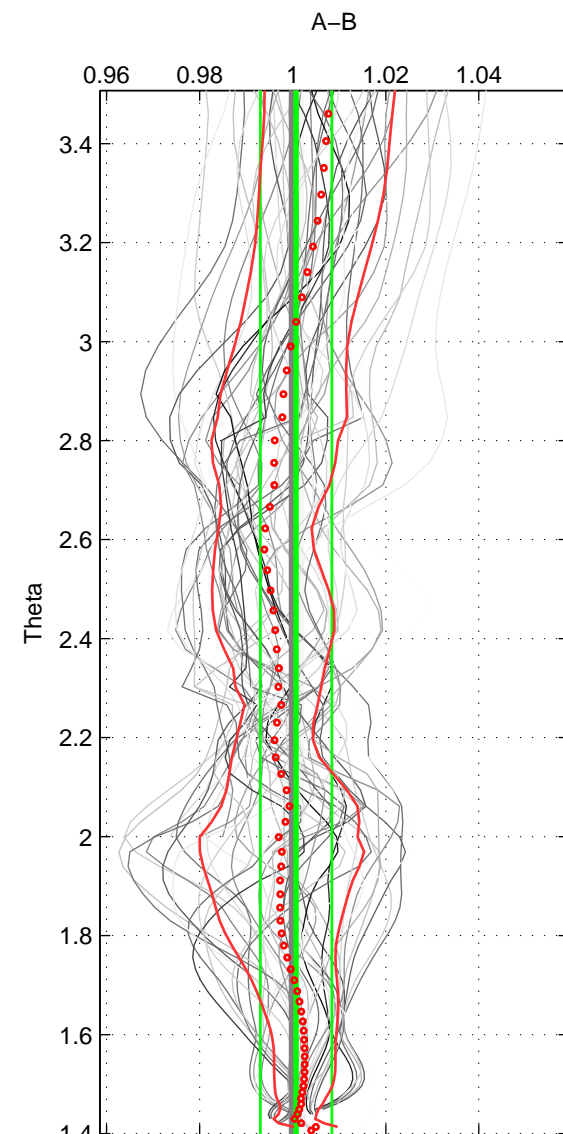

Cruise A (red). Date: Sep 2005 Cruisename: 170-06MT20050813

Cruise B (blue). Date: May 2012 Cruisename: 246-33AT20120419

*** "Favourite" values are means of spaces 1 2 3.

	Offset	O.StDev	Ratio	R.Stdev	Rating
SIGMA:	0.646	1.124	1.003	0.005	5
THETA:	0.186	1.903	1.001	0.008	5
DEPTH:	-0.254	1.229	0.999	0.005	5
FAV.:	0.193	1.419	1.001	0.006	5

Profiles of A: 10
 Profiles of B: 5
 Diff profs : 44
 WMoffset (A-B): 0.64636
 WMoffset stdev: 1.1239
 WMratio (A/B): 1.0026
 WMratio stdev: 0.0046004

Quality (1-5): 5

Profiles of A: 10
 Profiles of B: 5
 Diff profs : 44
 WMoffset (A-B): 0.18588
 WMoffset stdev: 1.9029
 WMratio (A/B): 1.0007
 WMratio stdev: 0.0076675

Quality (1-5): 5

Profiles of A: 10
 Profiles of B: 5
 Diff profs : 44
 WMoffset (A-B): -0.25392
 WMoffset stdev: 1.2293
 WMratio (A/B): 0.99897
 WMratio stdev: 0.0050149

Quality (1-5): 5