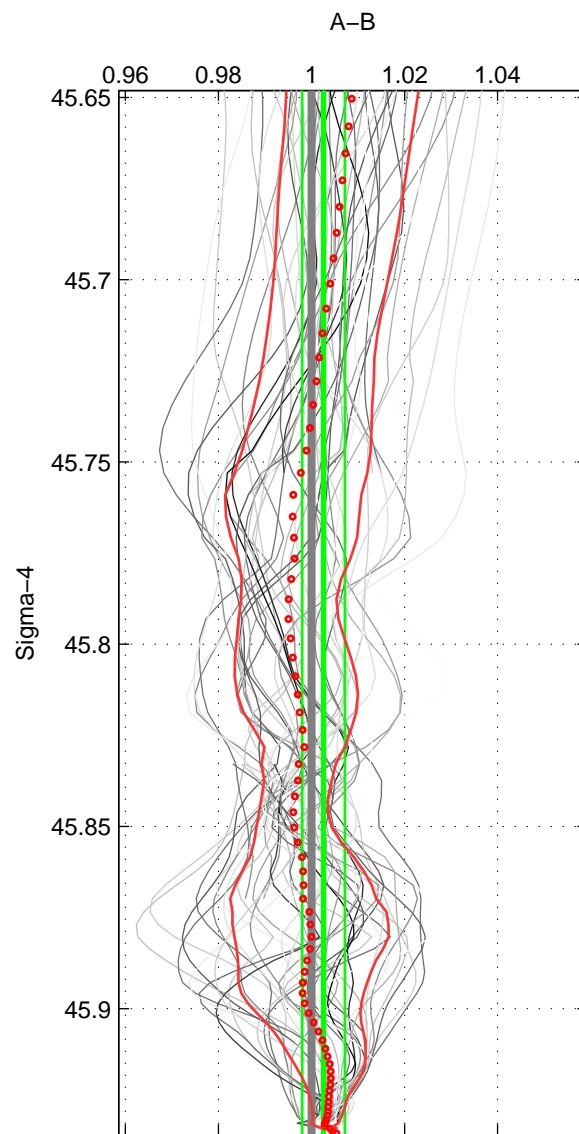

Cruise A (red). Date: Sep 2005 Cruisename: 170-06MT20050813

Cruise B (blue). Date: May 2012 Cruisename: 246-33AT20120419

*** "Favourite" values are means of spaces 1 2 3.

	Offset	O.StDev	Ratio	R.Stdev	Rating
SIGMA:	0.646	1.124	1.003	0.005	5
THETA:	0.186	1.903	1.001	0.008	5
DEPTH:	-0.254	1.229	0.999	0.005	5
FAV.:	0.193	1.419	1.001	0.006	5

Profiles of A: 10
 Profiles of B: 5
 Diff profs : 44
 WMoffset (A-B): 0.64636
 WMoffset stdev: 1.1239
 WMratio (A/B): 1.0026
 WMratio stdev: 0.0046004

Quality (1-5): 5

Profiles of A: 10
 Profiles of B: 5
 Diff profs : 44
 WMoffset (A-B): 0.18588
 WMoffset stdev: 1.9029
 WMratio (A/B): 1.0007
 WMratio stdev: 0.0076675

Quality (1-5): 5

Profiles of A: 10
 Profiles of B: 5
 Diff profs : 44
 WMoffset (A-B): -0.25392
 WMoffset stdev: 1.2293
 WMratio (A/B): 0.99897
 WMratio stdev: 0.0050149

Quality (1-5): 5