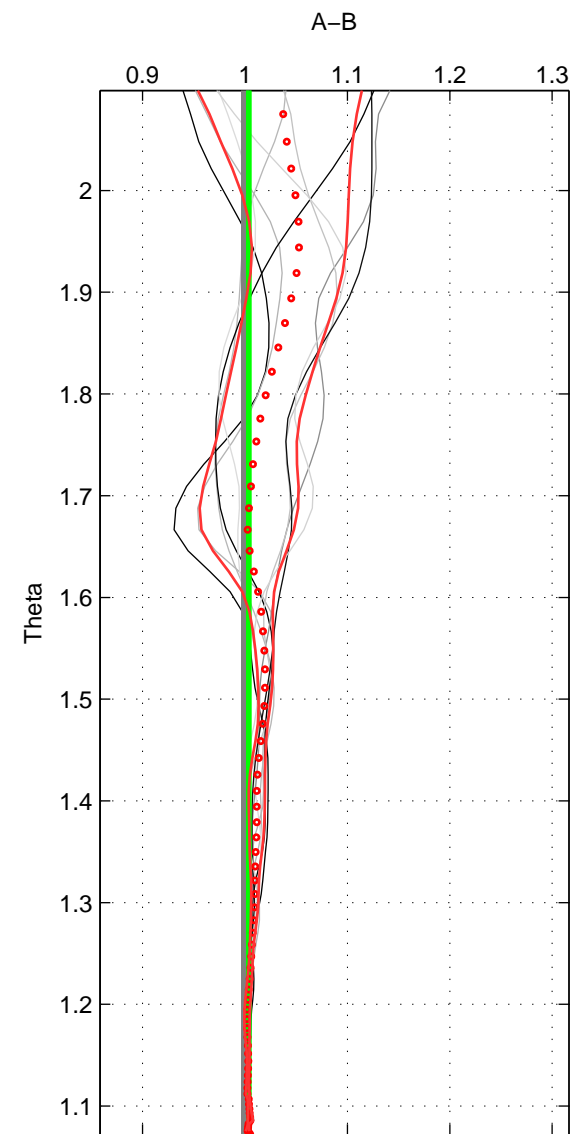

Cruise A (red). Date: Sep 2007 Cruisename: 612-49NZ20070904

Cruise B (blue). Date: Oct 2008 Cruisename: 615-49NZ20081011

\*\*\* "Favourite" values are means of spaces 1 2 3.

	Offset	O.StDev	Ratio	R.Stdev	Rating
SIGMA:	0.600	0.317	1.004	0.002	5
THETA:	0.588	0.217	1.004	0.001	5
DEPTH:	0.717	0.513	1.005	0.003	5
FAV.:	0.635	0.349	1.004	0.002	5

Profiles of A: 4  
 Profiles of B: 6  
 Diff profs : 9  
 WMoffset (A-B): 0.59954  
 WMoffset stdev: 0.31658  
 WMratio (A/B): 1.004  
 WMratio stdev: 0.0020954

Quality (1-5): 5

Profiles of A: 4  
 Profiles of B: 6  
 Diff profs : 9  
 WMoffset (A-B): 0.58817  
 WMoffset stdev: 0.21678  
 WMratio (A/B): 1.0038  
 WMratio stdev: 0.0013532

Quality (1-5): 5

Profiles of A: 4  
 Profiles of B: 6  
 Diff profs : 9  
 WMoffset (A-B): 0.71723  
 WMoffset stdev: 0.51317  
 WMratio (A/B): 1.0046  
 WMratio stdev: 0.0031498

Quality (1-5): 5