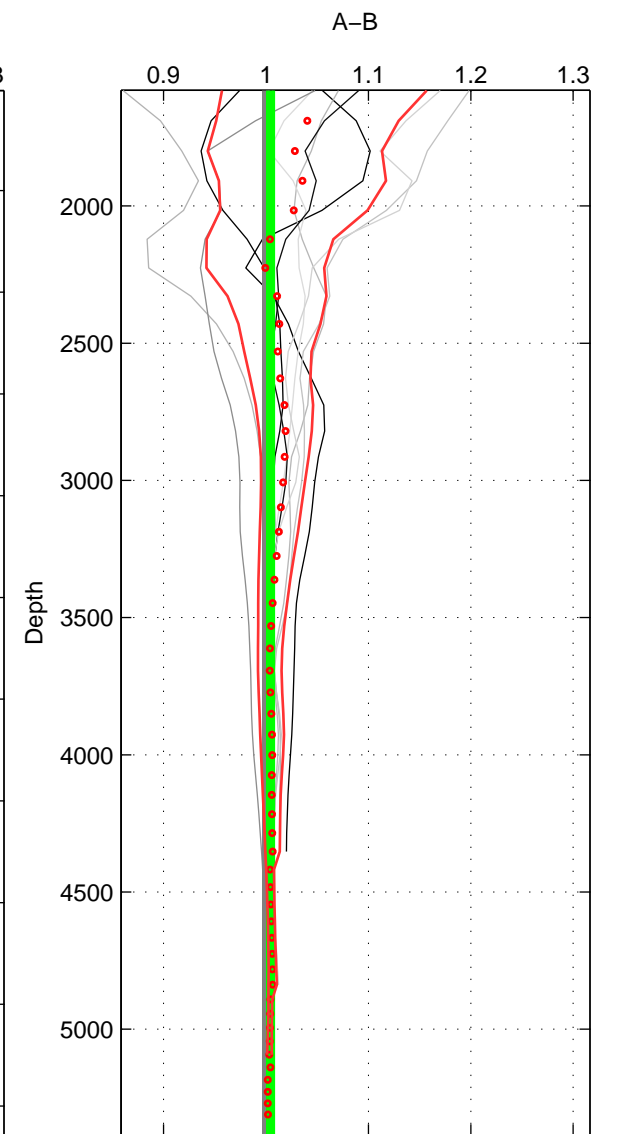

Cruise A (red). Date: Sep 2007 Cruisename: 612-49NZ20070904

Cruise B (blue). Date: Oct 2008 Cruisename: 615-49NZ20081011

\*\*\* "Favourite" values are means of spaces 1 2 3.

	Offset	O.StDev	Ratio	R.Stdev	Rating
SIGMA:	0.600	0.317	1.004	0.002	5
THETA:	0.588	0.217	1.004	0.001	5
DEPTH:	0.717	0.513	1.005	0.003	5
FAV.:	0.635	0.349	1.004	0.002	5

Profiles of A: 4  
 Profiles of B: 6  
 Diff profs : 9  
 WMoffset (A-B): 0.59954  
 WMoffset stdev: 0.31658  
 WMratio (A/B): 1.004  
 WMratio stdev: 0.0020954

Quality (1-5): 5

Profiles of A: 4  
 Profiles of B: 6  
 Diff profs : 9  
 WMoffset (A-B): 0.58817  
 WMoffset stdev: 0.21678  
 WMratio (A/B): 1.0038  
 WMratio stdev: 0.0013532

Quality (1-5): 5

Profiles of A: 4  
 Profiles of B: 6  
 Diff profs : 9  
 WMoffset (A-B): 0.71723  
 WMoffset stdev: 0.51317  
 WMratio (A/B): 1.0046  
 WMratio stdev: 0.0031498

Quality (1-5): 5