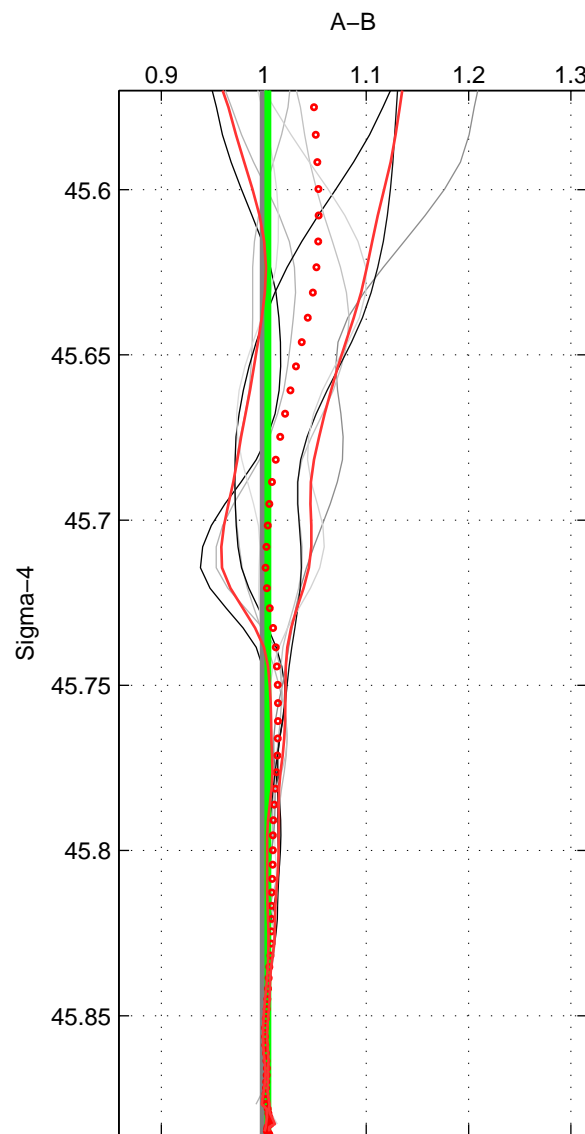

Cruise A (red). Date: Sep 2007 Cruisename: 612-49NZ20070904

Cruise B (blue). Date: Oct 2008 Cruisename: 615-49NZ20081011

\*\*\* "Favourite" values are means of spaces 1 2 3.

	Offset	O.StDev	Ratio	R.Stdev	Rating
SIGMA:	0.600	0.317	1.004	0.002	5
THETA:	0.588	0.217	1.004	0.001	5
DEPTH:	0.717	0.513	1.005	0.003	5
FAV.:	0.635	0.349	1.004	0.002	5

Profiles of A: 4  
 Profiles of B: 6  
 Diff profs : 9  
 WMoffset (A-B): 0.59954  
 WMoffset stdev: 0.31658  
 WMratio (A/B): 1.004  
 WMratio stdev: 0.0020954

Quality (1-5): 5

Profiles of A: 4  
 Profiles of B: 6  
 Diff profs : 9  
 WMoffset (A-B): 0.58817  
 WMoffset stdev: 0.21678  
 WMratio (A/B): 1.0038  
 WMratio stdev: 0.0013532

Quality (1-5): 5

Profiles of A: 4  
 Profiles of B: 6  
 Diff profs : 9  
 WMoffset (A-B): 0.71723  
 WMoffset stdev: 0.51317  
 WMratio (A/B): 1.0046  
 WMratio stdev: 0.0031498

Quality (1-5): 5