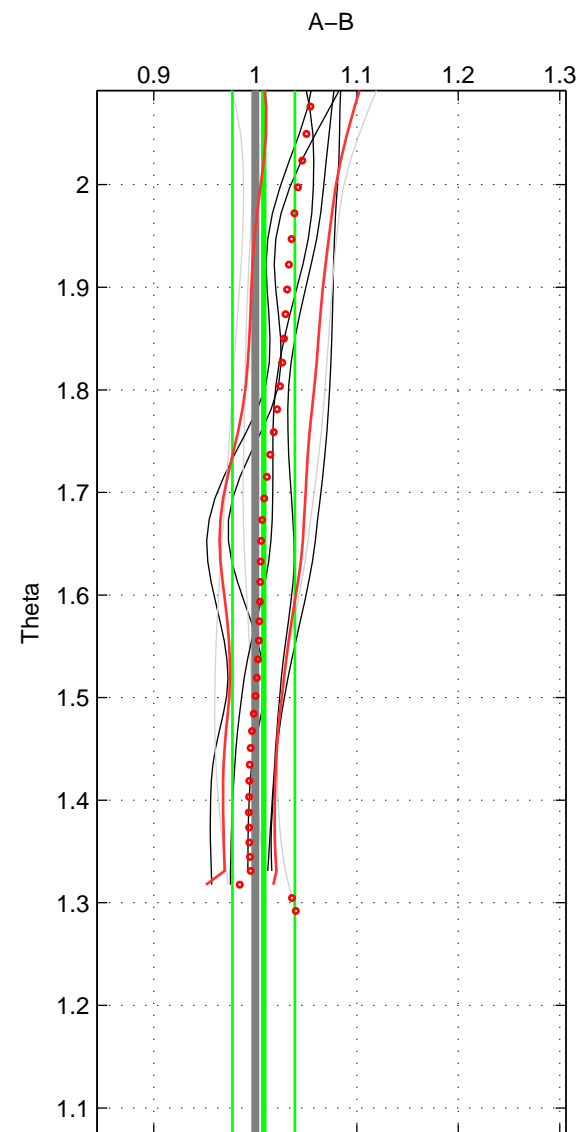

Cruise A (red). Date: Aug 1999 Cruisename: 570-49HO19990719

Cruise B (blue). Date: Jun 2001 Cruisename: 591-49NZ20010604

*** "Favourite" values are means of spaces 1 2 3.

	Offset	O.StDev	Ratio	R.Stdev	Rating
SIGMA:	2.150	2.245	1.028	0.036	2
THETA:	1.057	2.381	1.008	0.031	2
DEPTH:	-2.137	5.498	0.977	0.056	2
FAV.:	0.357	3.375	1.004	0.041	2

Profiles of A: 4
 Profiles of B: 4
 Diff profs : 8
 WMoffset (A-B): 2.1499
 WMoffset stdev: 2.2446
 WMratio (A/B): 1.0276
 WMratio stdev: 0.035559

Quality (1-5): 2

Profiles of A: 4
 Profiles of B: 4
 Diff profs : 8
 WMoffset (A-B): 1.0569
 WMoffset stdev: 2.3812
 WMratio (A/B): 1.0083
 WMratio stdev: 0.030801

Quality (1-5): 2

Profiles of A: 4
 Profiles of B: 4
 Diff profs : 8
 WMoffset (A-B): -2.1365
 WMoffset stdev: 5.4984
 WMratio (A/B): 0.97664
 WMratio stdev: 0.056101

Quality (1-5): 2