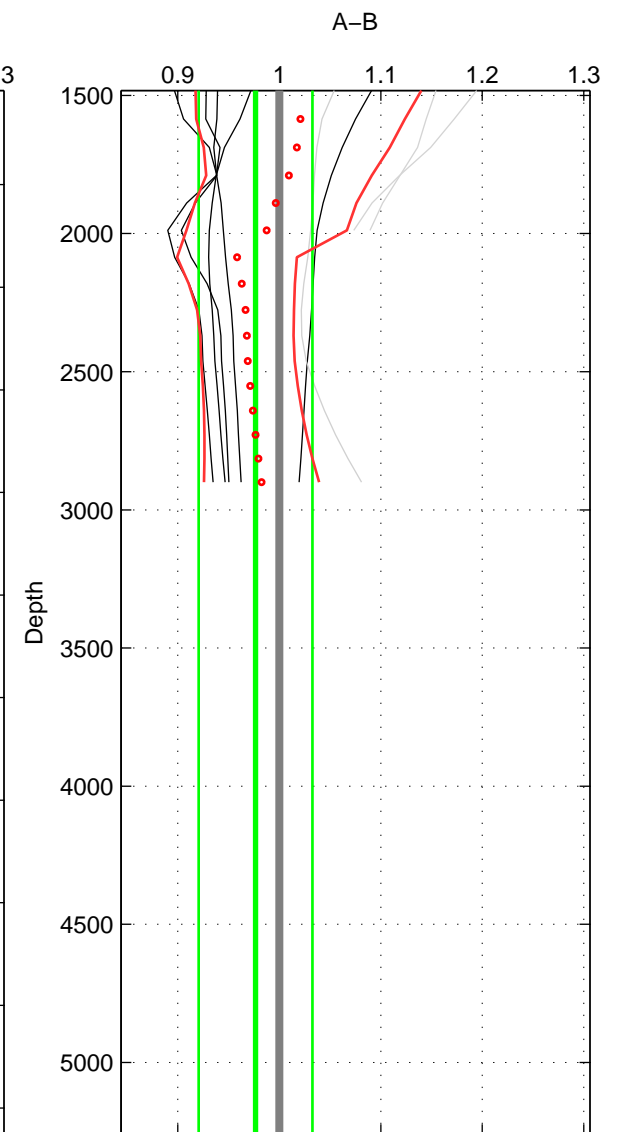

Cruise A (red). Date: Aug 1999 Cruisename: 570-49HO19990719

Cruise B (blue). Date: Jun 2001 Cruisename: 591-49NZ20010604

*** "Favourite" values are means of spaces 1 2 3.

	Offset	O.StDev	Ratio	R.Stdev	Rating
SIGMA:	2.150	2.245	1.028	0.036	2
THETA:	1.057	2.381	1.008	0.031	2
DEPTH:	-2.137	5.498	0.977	0.056	2
FAV.:	0.357	3.375	1.004	0.041	2

Profiles of A: 4
 Profiles of B: 4
 Diff profs : 8
 WMoffset (A-B): 2.1499
 WMoffset stdev: 2.2446
 WMratio (A/B): 1.0276
 WMratio stdev: 0.035559

Quality (1-5): 2

Profiles of A: 4
 Profiles of B: 4
 Diff profs : 8
 WMoffset (A-B): 1.0569
 WMoffset stdev: 2.3812
 WMratio (A/B): 1.0083
 WMratio stdev: 0.030801

Quality (1-5): 2

Profiles of A: 4
 Profiles of B: 4
 Diff profs : 8
 WMoffset (A-B): -2.1365
 WMoffset stdev: 5.4984
 WMratio (A/B): 0.97664
 WMratio stdev: 0.056101

Quality (1-5): 2