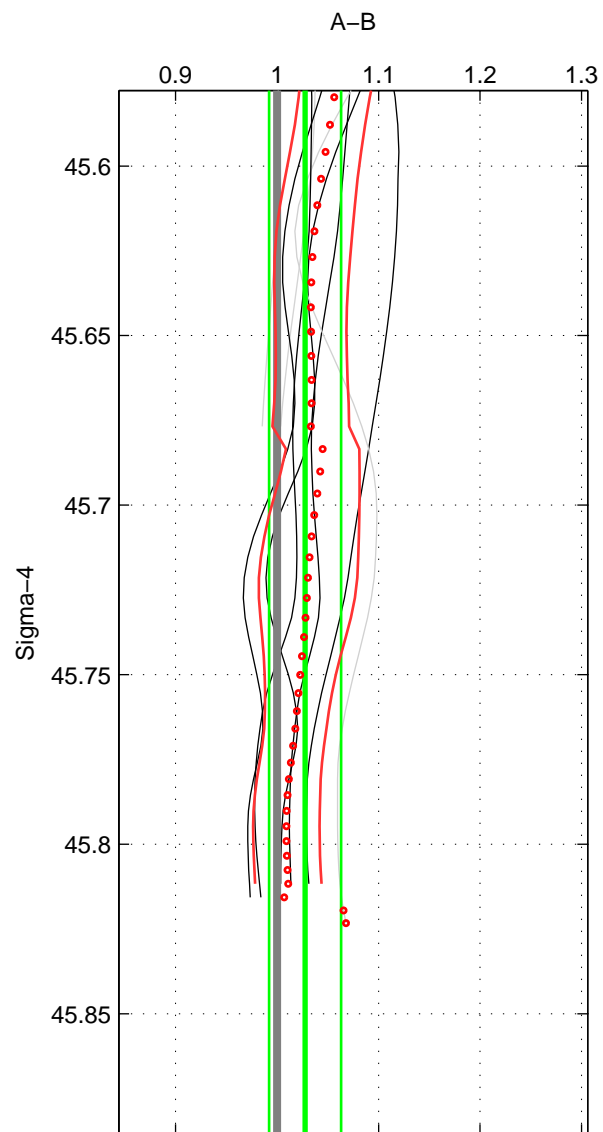

Cruise A (red). Date: Aug 1999 Cruisename: 570-49HO19990719

Cruise B (blue). Date: Jun 2001 Cruisename: 591-49NZ20010604

*** "Favourite" values are means of spaces 1 2 3.

	Offset	O.StDev	Ratio	R.Stdev	Rating
SIGMA:	2.150	2.245	1.028	0.036	2
THETA:	1.057	2.381	1.008	0.031	2
DEPTH:	-2.137	5.498	0.977	0.056	2
FAV.:	0.357	3.375	1.004	0.041	2

Profiles of A: 4
 Profiles of B: 4
 Diff profs : 8
 WMoffset (A-B): 2.1499
 WMoffset stdev: 2.2446
 WMratio (A/B): 1.0276
 WMratio stdev: 0.035559

Quality (1-5): 2

Profiles of A: 4
 Profiles of B: 4
 Diff profs : 8
 WMoffset (A-B): 1.0569
 WMoffset stdev: 2.3812
 WMratio (A/B): 1.0083
 WMratio stdev: 0.030801

Quality (1-5): 2

Profiles of A: 4
 Profiles of B: 4
 Diff profs : 8
 WMoffset (A-B): -2.1365
 WMoffset stdev: 5.4984
 WMratio (A/B): 0.97664
 WMratio stdev: 0.056101

Quality (1-5): 2