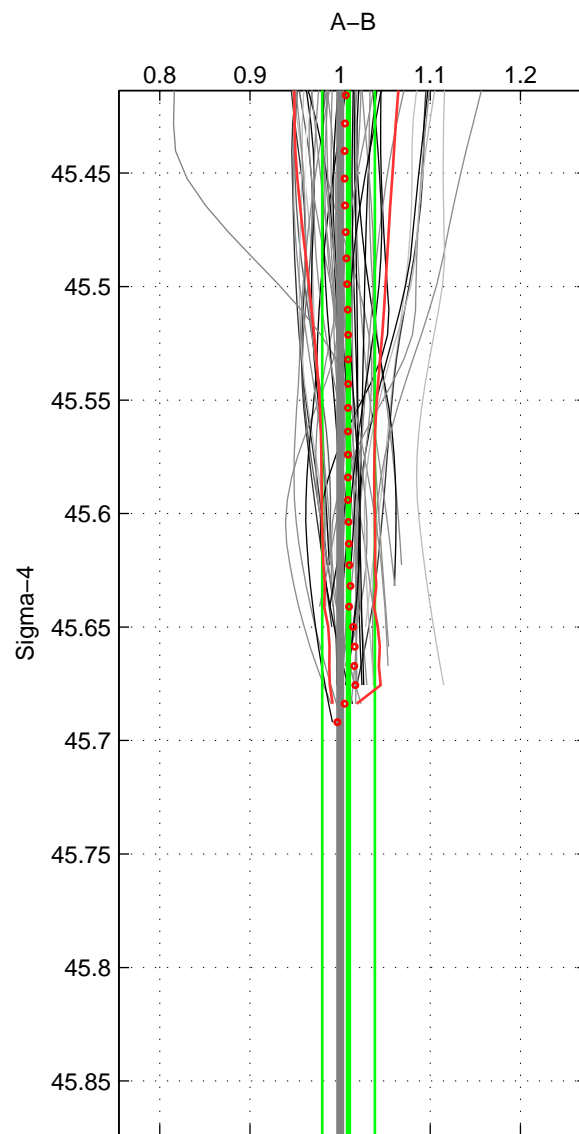

Cruise A (red). Date: Jul 2001 Cruisename: 656-49UF20010710

Cruise B (blue). Date: Jul 2005 Cruisename: 708-49UP20050708

\*\*\* "Favourite" values are means of spaces 1 2.

	Offset	O.StDev	Ratio	R.Stdev	Rating
SIGMA:	0.865	2.894	1.009	0.029	5
THETA:	0.729	3.531	1.009	0.037	5
DEPTH:	1.617	0.410	1.018	0.004	3
FAV.:	0.797	3.212	1.009	0.033	5

Profiles of A: 34  
 Profiles of B: 15  
 Diff profs : 49  
 WMoffset (A-B): 0.86506  
 WMoffset stdev: 2.8938  
 WMratio (A/B): 1.0093  
 WMratio stdev: 0.029172

Quality (1-5): 5

Profiles of A: 34  
 Profiles of B: 15  
 Diff profs : 49  
 WMoffset (A-B): 0.72883  
 WMoffset stdev: 3.5311  
 WMratio (A/B): 1.0087  
 WMratio stdev: 0.036853

Quality (1-5): 5

Profiles of A: 34  
 Profiles of B: 15  
 Diff profs : 49  
 WMoffset (A-B): 1.6167  
 WMoffset stdev: 0.41001  
 WMratio (A/B): 1.0178  
 WMratio stdev: 0.0038635

Quality (1-5): 3

Please note that statistics are bad.