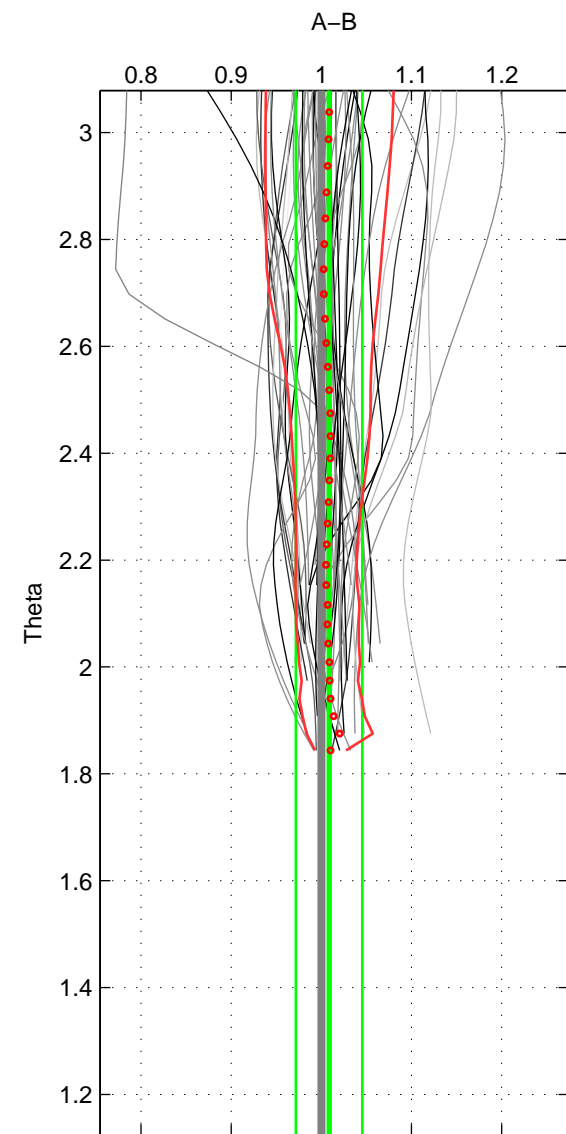

Cruise A (red). Date: Jul 2001 Cruisename: 656-49UF20010710

Cruise B (blue). Date: Jul 2005 Cruisename: 708-49UP20050708

\*\*\* "Favourite" values are means of spaces 1 2.

	Offset	O.StDev	Ratio	R.Stdev	Rating
SIGMA:	0.865	2.894	1.009	0.029	5
THETA:	0.729	3.531	1.009	0.037	5
DEPTH:	1.617	0.410	1.018	0.004	3
FAV.:	0.797	3.212	1.009	0.033	5

Profiles of A: 34  
 Profiles of B: 15  
 Diff profs : 49  
 WMoffset (A-B): 0.86506  
 WMoffset stdev: 2.8938  
 WMratio (A/B): 1.0093  
 WMratio stdev: 0.029172

Quality (1-5): 5

Profiles of A: 34  
 Profiles of B: 15  
 Diff profs : 49  
 WMoffset (A-B): 0.72883  
 WMoffset stdev: 3.5311  
 WMratio (A/B): 1.0087  
 WMratio stdev: 0.036853

Quality (1-5): 5

Profiles of A: 34  
 Profiles of B: 15  
 Diff profs : 49  
 WMoffset (A-B): 1.6167  
 WMoffset stdev: 0.41001  
 WMratio (A/B): 1.0178  
 WMratio stdev: 0.0038635

Quality (1-5): 3

Please note that statistics are bad.