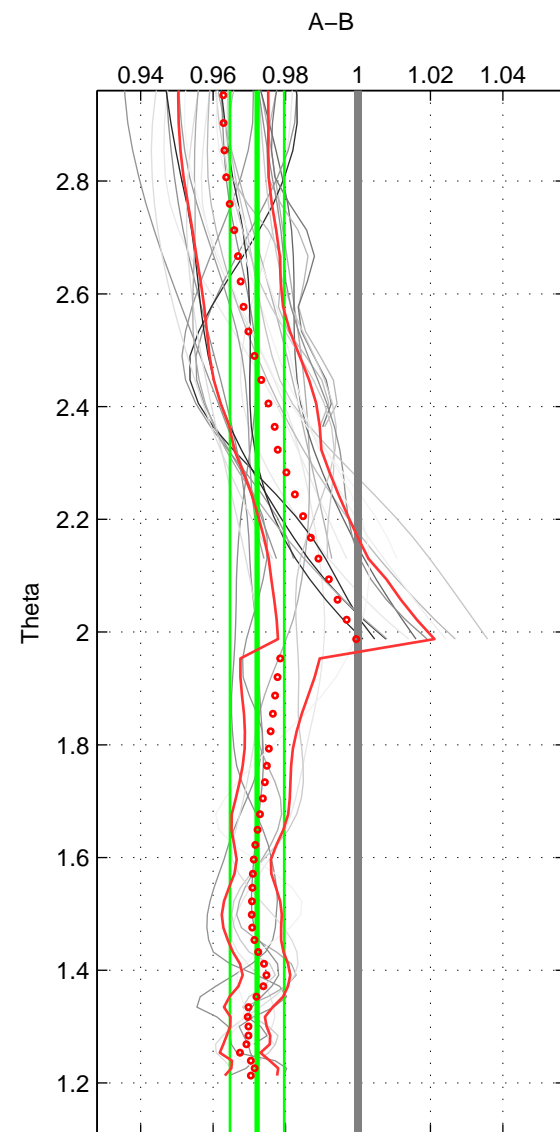

Cruise A (red). Date: Mar 1989 Cruisename: 507-32MW19890206

Cruise B (blue). Date: Jan 2005 Cruisename: 667-49UF20050118

\*\*\* "Favourite" values are means of spaces 1 2.

	Offset	O.StDev	Ratio	R.Stdev	Rating
SIGMA:	-2.385	1.172	0.978	0.011	5
THETA:	-3.619	1.013	0.972	0.007	5
DEPTH:	-3.118	1.186	0.971	0.012	3
FAV.:	-3.002	1.092	0.975	0.009	5

Profiles of A: 11  
 Profiles of B: 3  
 Diff profs : 29  
 WMoffset (A-B): -2.3846  
 WMoffset stdev: 1.1717  
 WMratio (A/B): 0.97823  
 WMratio stdev: 0.010911

Quality (1-5): 5

Profiles of A: 11  
 Profiles of B: 3  
 Diff profs : 29  
 WMoffset (A-B): -3.6188  
 WMoffset stdev: 1.0132  
 WMratio (A/B): 0.97216  
 WMratio stdev: 0.0074909

Quality (1-5): 5

Profiles of A: 11  
 Profiles of B: 3  
 Diff profs : 29  
 WMoffset (A-B): -3.1184  
 WMoffset stdev: 1.1862  
 WMratio (A/B): 0.97087  
 WMratio stdev: 0.011872

Quality (1-5): 3

Please note that statistics are bad.