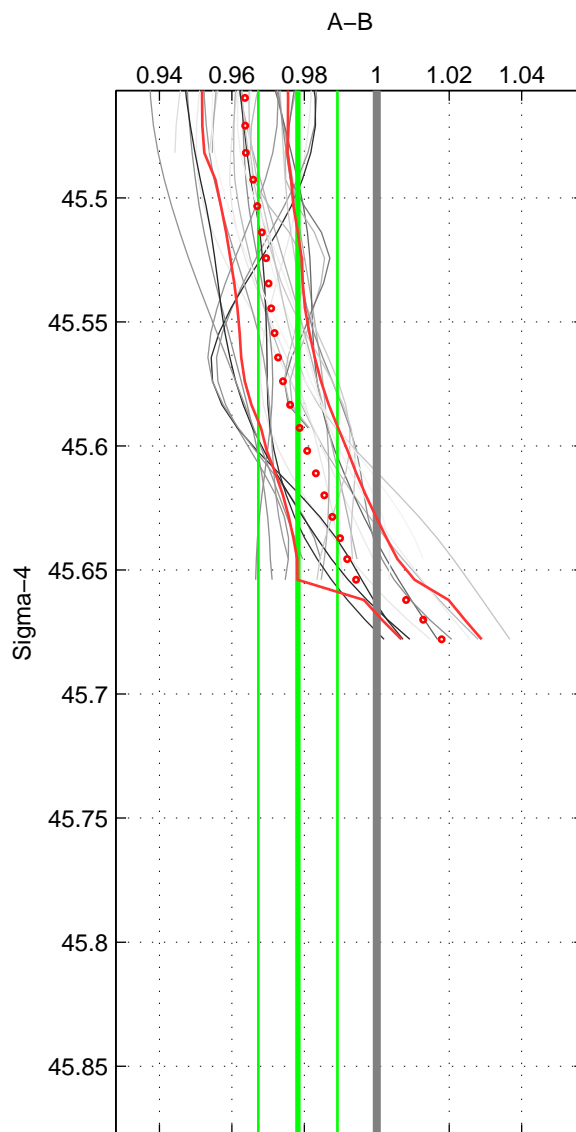

Cruise A (red). Date: Mar 1989 Cruisename: 507-32MW19890206

Cruise B (blue). Date: Jan 2005 Cruisename: 667-49UF20050118

\*\*\* "Favourite" values are means of spaces 1 2.

	Offset	O.StDev	Ratio	R.Stdev	Rating
SIGMA:	-2.385	1.172	0.978	0.011	5
THETA:	-3.619	1.013	0.972	0.007	5
DEPTH:	-3.118	1.186	0.971	0.012	3
FAV.:	-3.002	1.092	0.975	0.009	5

Profiles of A: 11  
 Profiles of B: 3  
 Diff profs : 29  
 WMoffset (A-B): -2.3846  
 WMoffset stdev: 1.1717  
 WMratio (A/B): 0.97823  
 WMratio stdev: 0.010911

Quality (1-5): 5

Profiles of A: 11  
 Profiles of B: 3  
 Diff profs : 29  
 WMoffset (A-B): -3.6188  
 WMoffset stdev: 1.0132  
 WMratio (A/B): 0.97216  
 WMratio stdev: 0.0074909

Quality (1-5): 5

Profiles of A: 11  
 Profiles of B: 3  
 Diff profs : 29  
 WMoffset (A-B): -3.1184  
 WMoffset stdev: 1.1862  
 WMratio (A/B): 0.97087  
 WMratio stdev: 0.011872

Quality (1-5): 3

Please note that statistics are bad.