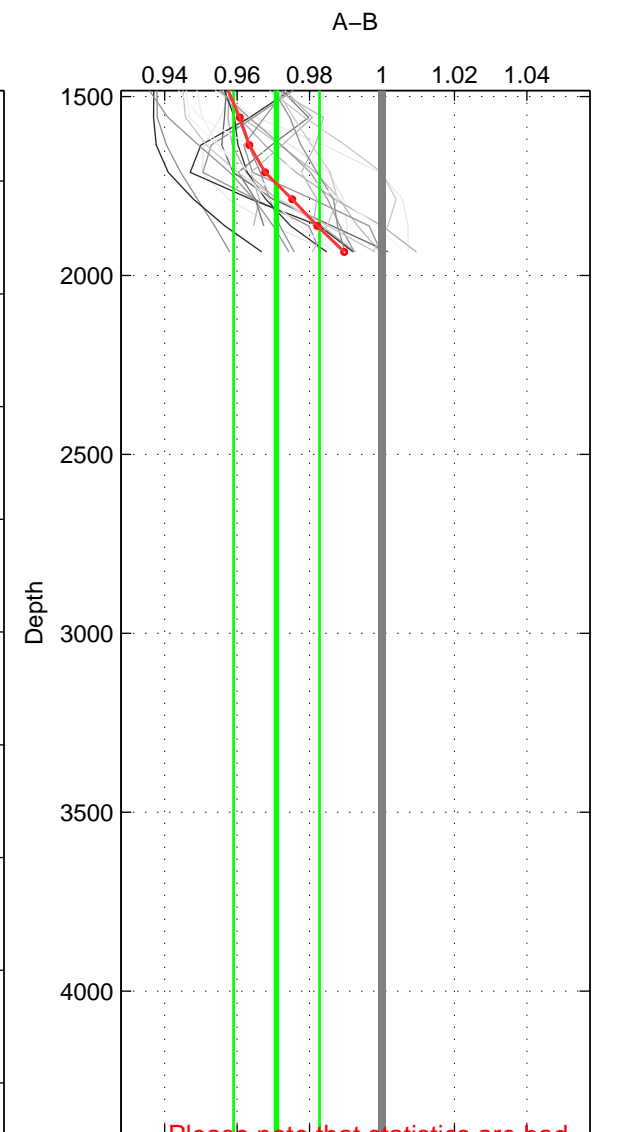

Cruise A (red). Date: Mar 1989 Cruisename: 507-32MW19890206

Cruise B (blue). Date: Jan 2005 Cruisename: 667-49UF20050118

\*\*\* "Favourite" values are means of spaces 1 2.

	Offset	O.StDev	Ratio	R.Stdev	Rating
SIGMA:	-2.385	1.172	0.978	0.011	5
THETA:	-3.619	1.013	0.972	0.007	5
DEPTH:	-3.118	1.186	0.971	0.012	3
FAV.:	-3.002	1.092	0.975	0.009	5

Profiles of A: 11  
 Profiles of B: 3  
 Diff profs : 29  
 WMoffset (A-B): -2.3846  
 WMoffset stdev: 1.1717  
 WMratio (A/B): 0.97823  
 WMratio stdev: 0.010911

Quality (1-5): 5

Profiles of A: 11  
 Profiles of B: 3  
 Diff profs : 29  
 WMoffset (A-B): -3.6188  
 WMoffset stdev: 1.0132  
 WMratio (A/B): 0.97216  
 WMratio stdev: 0.0074909

Quality (1-5): 5

Profiles of A: 11  
 Profiles of B: 3  
 Diff profs : 29  
 WMoffset (A-B): -3.1184  
 WMoffset stdev: 1.1862  
 WMratio (A/B): 0.97087  
 WMratio stdev: 0.011872

Quality (1-5): 3

Please note that statistics are bad.