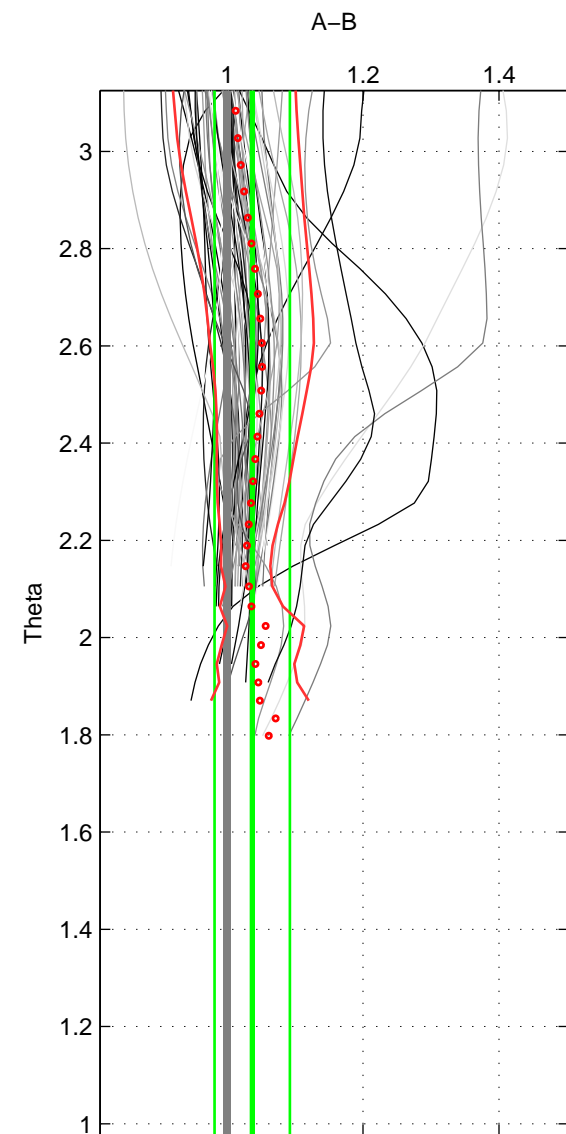

Cruise A (red). Date: Oct 1999 Cruisename: 688-49UP19990917  
 Cruise B (blue). Date: Feb 2006 Cruisename: 710-49UP20060113

\*\*\* "Favourite" values are those of space 2.

	Offset	O.StDev	Ratio	R.Stdev	Rating
SIGMA:	-2.383	1.280	0.994	0.022	4
THETA:	2.901	3.883	1.037	0.055	5
DEPTH:	2.970	1.679	1.036	0.018	3
FAV.:	2.901	3.883	1.037	0.055	5

Profiles of A: 10  
 Profiles of B: 10  
 Diff profs: 4  
 WMoffset (A-B): -2.3828  
 WMoffset stdev: 1.2802  
 WMratio (A/B): 0.99419  
 WMratio stdev: 0.022215

Quality (1-5): 4

Profiles of A: 23  
 Profiles of B: 29  
 Diff profs: 60  
 WMoffset (A-B): 2.9009  
 WMoffset stdev: 3.8835  
 WMratio (A/B): 1.0371  
 WMratio stdev: 0.055396

Quality (1-5): 5

Profiles of A: 23  
 Profiles of B: 29  
 Diff profs: 60  
 WMoffset (A-B): 2.9704  
 WMoffset stdev: 1.6788  
 WMratio (A/B): 1.0361  
 WMratio stdev: 0.018192

Quality (1-5): 3