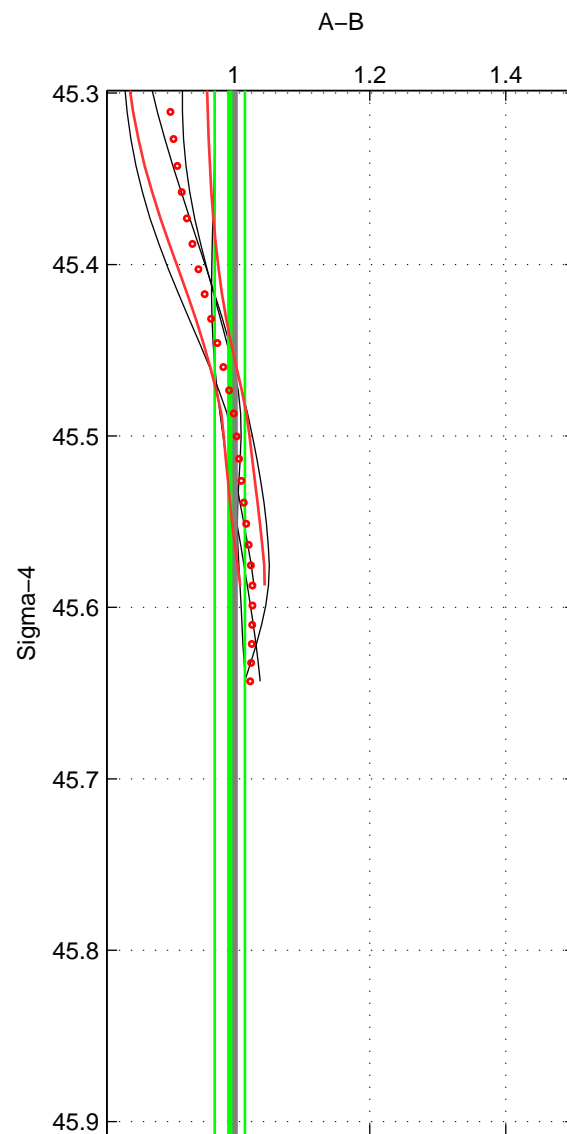

Cruise A (red). Date: Oct 1999 Cruisename: 688-49UP19990917  
 Cruise B (blue). Date: Feb 2006 Cruisename: 710-49UP20060113

\*\*\* "Favourite" values are those of space 2.

	Offset	O.StDev	Ratio	R.Stdev	Rating
SIGMA:	-2.383	1.280	0.994	0.022	4
THETA:	2.901	3.883	1.037	0.055	5
DEPTH:	2.970	1.679	1.036	0.018	3
FAV.:	2.901	3.883	1.037	0.055	5

Profiles of A: 10  
 Profiles of B: 10  
 Diff profs: 4  
 WMoffset (A-B): -2.3828  
 WMoffset stdev: 1.2802  
 WMratio (A/B): 0.99419  
 WMratio stdev: 0.022215

Quality (1-5): 4

Profiles of A: 23  
 Profiles of B: 29  
 Diff profs: 60  
 WMoffset (A-B): 2.9009  
 WMoffset stdev: 3.8835  
 WMratio (A/B): 1.0371  
 WMratio stdev: 0.055396

Quality (1-5): 5

Profiles of A: 23  
 Profiles of B: 29  
 Diff profs: 60  
 WMoffset (A-B): 2.9704  
 WMoffset stdev: 1.6788  
 WMratio (A/B): 1.0361  
 WMratio stdev: 0.018192

Quality (1-5): 3