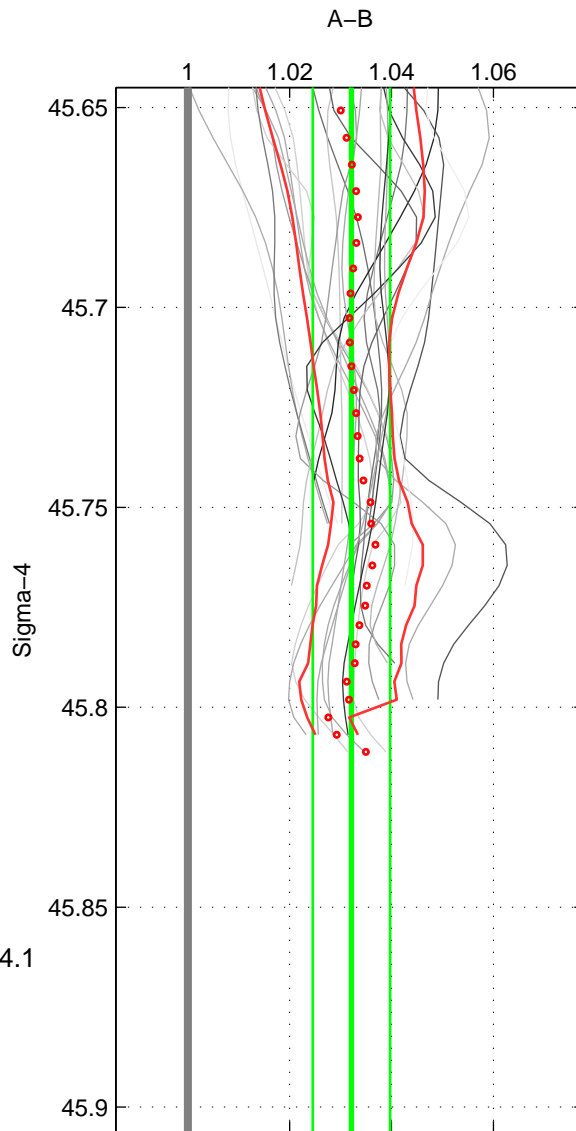

Cruise A (red). Date: Mar 2002 Cruisename: 213-29HE20020304

Cruise B (blue). Date: Aug 1993 Cruisename: 251-33MW19930704.1

\*\*\* "Favourite" values are means of spaces 1 2.

	Offset	O.StDev	Ratio	R.Stdev	Rating
SIGMA:	7.664	1.779	1.032	0.008	4
THETA:	7.353	1.956	1.031	0.008	4
DEPTH:	7.628	1.825	1.032	0.008	3
FAV.:	7.508	1.868	1.031	0.008	4

Profiles of A: 6  
 Profiles of B: 23  
 Diff profs : 23  
 WMoffset (A-B): 7.6641  
 WMoffset stdev: 1.7793  
 WMratio (A/B): 1.0321  
 WMratio stdev: 0.0075977

Quality (1-5): 4

Profiles of A: 6  
 Profiles of B: 23  
 Diff profs : 23  
 WMoffset (A-B): 7.3526  
 WMoffset stdev: 1.9565  
 WMratio (A/B): 1.0309  
 WMratio stdev: 0.0083367

Quality (1-5): 4

Profiles of A: 6  
 Profiles of B: 23  
 Diff profs : 23  
 WMoffset (A-B): 7.6281  
 WMoffset stdev: 1.8252  
 WMratio (A/B): 1.032  
 WMratio stdev: 0.0077472

Quality (1-5): 3