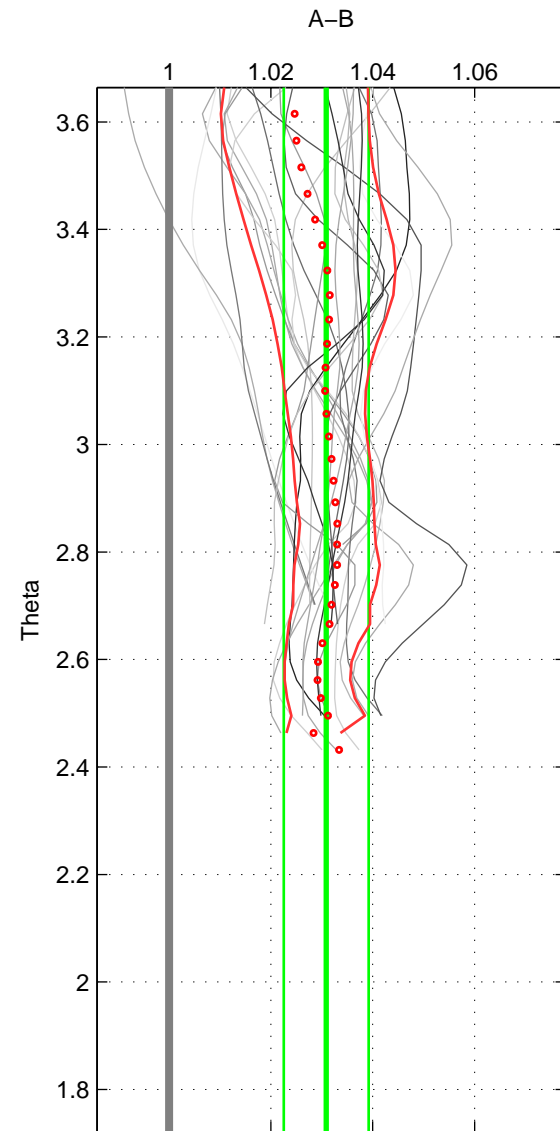

Cruise A (red). Date: Mar 2002 Cruisename: 213-29HE20020304

Cruise B (blue). Date: Aug 1993 Cruisename: 251-33MW19930704.1

\*\*\* "Favourite" values are means of spaces 1 2.

	Offset	O.StDev	Ratio	R.Stdev	Rating
SIGMA:	7.664	1.779	1.032	0.008	4
THETA:	7.353	1.956	1.031	0.008	4
DEPTH:	7.628	1.825	1.032	0.008	3
FAV.:	7.508	1.868	1.031	0.008	4

Profiles of A: 6  
 Profiles of B: 23  
 Diff profs : 23  
 WMoffset (A-B): 7.6641  
 WMoffset stdev: 1.7793  
 WMratio (A/B): 1.0321  
 WMratio stdev: 0.0075977

Quality (1-5): 4

Profiles of A: 6  
 Profiles of B: 23  
 Diff profs : 23  
 WMoffset (A-B): 7.3526  
 WMoffset stdev: 1.9565  
 WMratio (A/B): 1.0309  
 WMratio stdev: 0.0083367

Quality (1-5): 4

Profiles of A: 6  
 Profiles of B: 23  
 Diff profs : 23  
 WMoffset (A-B): 7.6281  
 WMoffset stdev: 1.8252  
 WMratio (A/B): 1.032  
 WMratio stdev: 0.0077472

Quality (1-5): 3