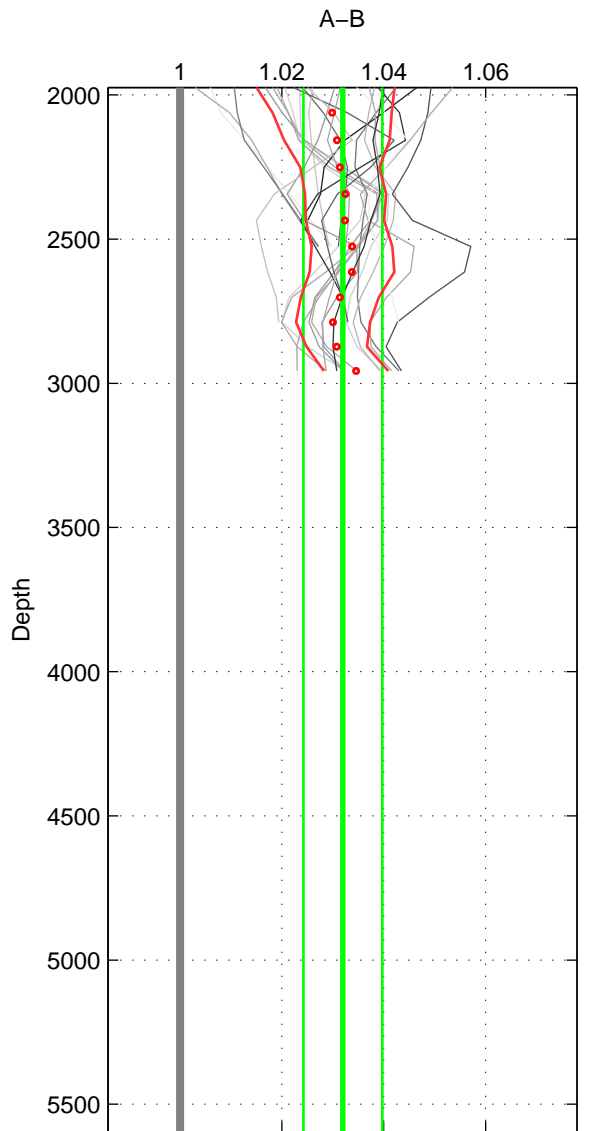

Cruise A (red). Date: Mar 2002 Cruisename: 213-29HE20020304

Cruise B (blue). Date: Aug 1993 Cruisename: 251-33MW19930704.1

\*\*\* "Favourite" values are means of spaces 1 2.

	Offset	O.StDev	Ratio	R.Stdev	Rating
SIGMA:	7.664	1.779	1.032	0.008	4
THETA:	7.353	1.956	1.031	0.008	4
DEPTH:	7.628	1.825	1.032	0.008	3
FAV.:	7.508	1.868	1.031	0.008	4

Profiles of A: 6  
 Profiles of B: 23  
 Diff profs : 23  
 WMoffset (A-B): 7.6641  
 WMoffset stdev: 1.7793  
 WMratio (A/B): 1.0321  
 WMratio stdev: 0.0075977

Quality (1-5): 4

Profiles of A: 6  
 Profiles of B: 23  
 Diff profs : 23  
 WMoffset (A-B): 7.3526  
 WMoffset stdev: 1.9565  
 WMratio (A/B): 1.0309  
 WMratio stdev: 0.0083367

Quality (1-5): 4

Profiles of A: 6  
 Profiles of B: 23  
 Diff profs : 23  
 WMoffset (A-B): 7.6281  
 WMoffset stdev: 1.8252  
 WMratio (A/B): 1.032  
 WMratio stdev: 0.0077472

Quality (1-5): 3