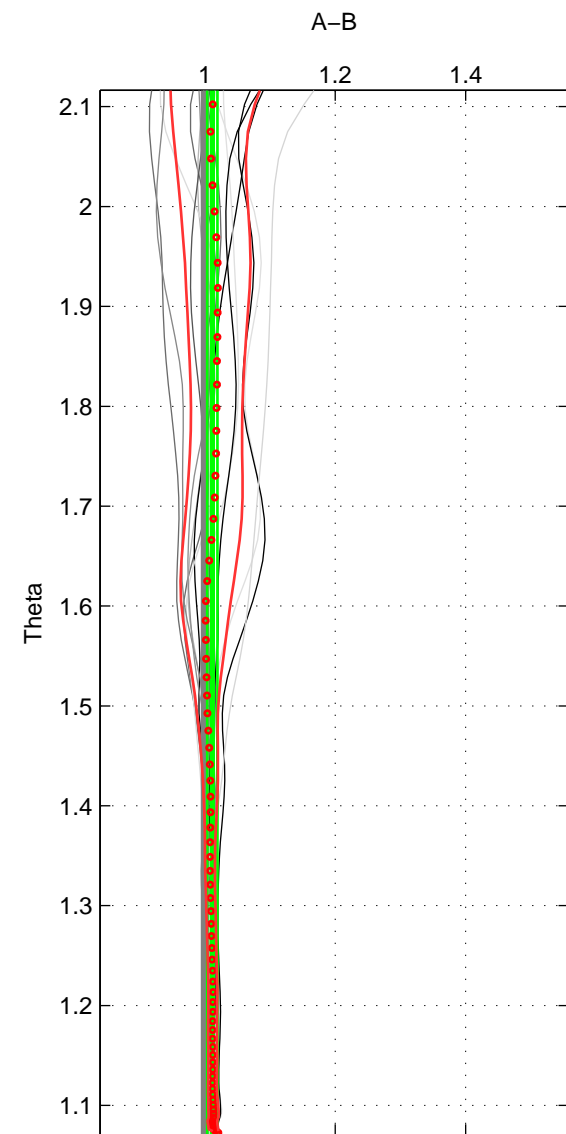

Cruise A (red). Date: Jun 2001 Cruisename: 591-49NZ20010604

Cruise B (blue). Date: Oct 2008 Cruisename: 615-49NZ20081011

\*\*\* "Favourite" values are means of spaces 1 2 3.

	Offset	O.StDev	Ratio	R.Stdev	Rating
SIGMA:	1.656	1.061	1.013	0.007	5
THETA:	1.509	1.153	1.012	0.008	5
DEPTH:	3.141	1.311	1.020	0.008	5
FAV.:	2.102	1.175	1.015	0.008	5

Profiles of A: 7  
 Profiles of B: 8  
 Diff profs : 14  
 WMoffset (A-B): 1.656  
 WMoffset stdev: 1.0611  
 WMratio (A/B): 1.0131  
 WMratio stdev: 0.0073254

Quality (1-5): 5

Profiles of A: 7  
 Profiles of B: 8  
 Diff profs : 14  
 WMoffset (A-B): 1.509  
 WMoffset stdev: 1.1529  
 WMratio (A/B): 1.0115  
 WMratio stdev: 0.0078569

Quality (1-5): 5

Profiles of A: 7  
 Profiles of B: 8  
 Diff profs : 14  
 WMoffset (A-B): 3.1406  
 WMoffset stdev: 1.3111  
 WMratio (A/B): 1.0201  
 WMratio stdev: 0.0083407

Quality (1-5): 5