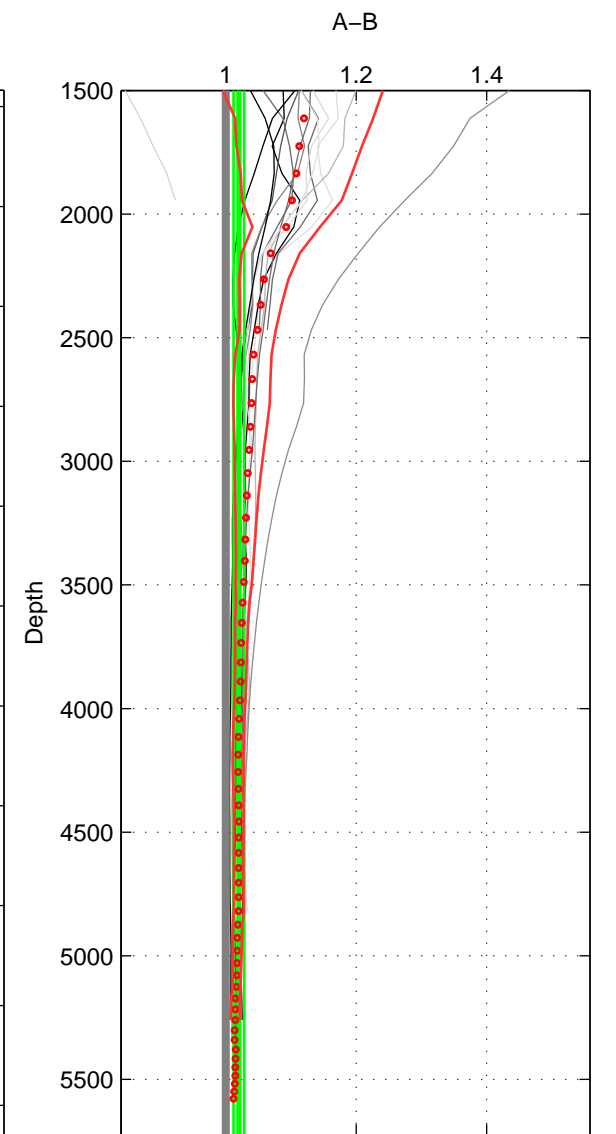

Cruise A (red). Date: Jun 2001 Cruisename: 591-49NZ20010604

Cruise B (blue). Date: Oct 2008 Cruisename: 615-49NZ20081011

\*\*\* "Favourite" values are means of spaces 1 2 3.

	Offset	O.StDev	Ratio	R.Stdev	Rating
SIGMA:	1.656	1.061	1.013	0.007	5
THETA:	1.509	1.153	1.012	0.008	5
DEPTH:	3.141	1.311	1.020	0.008	5
FAV.:	2.102	1.175	1.015	0.008	5

Profiles of A: 7  
 Profiles of B: 8  
 Diff profs : 14  
 WMoffset (A-B): 1.656  
 WMoffset stdev: 1.0611  
 WMratio (A/B): 1.0131  
 WMratio stdev: 0.0073254

Quality (1-5): 5

Profiles of A: 7  
 Profiles of B: 8  
 Diff profs : 14  
 WMoffset (A-B): 1.509  
 WMoffset stdev: 1.1529  
 WMratio (A/B): 1.0115  
 WMratio stdev: 0.0078569

Quality (1-5): 5

Profiles of A: 7  
 Profiles of B: 8  
 Diff profs : 14  
 WMoffset (A-B): 3.1406  
 WMoffset stdev: 1.3111  
 WMratio (A/B): 1.0201  
 WMratio stdev: 0.0083407

Quality (1-5): 5