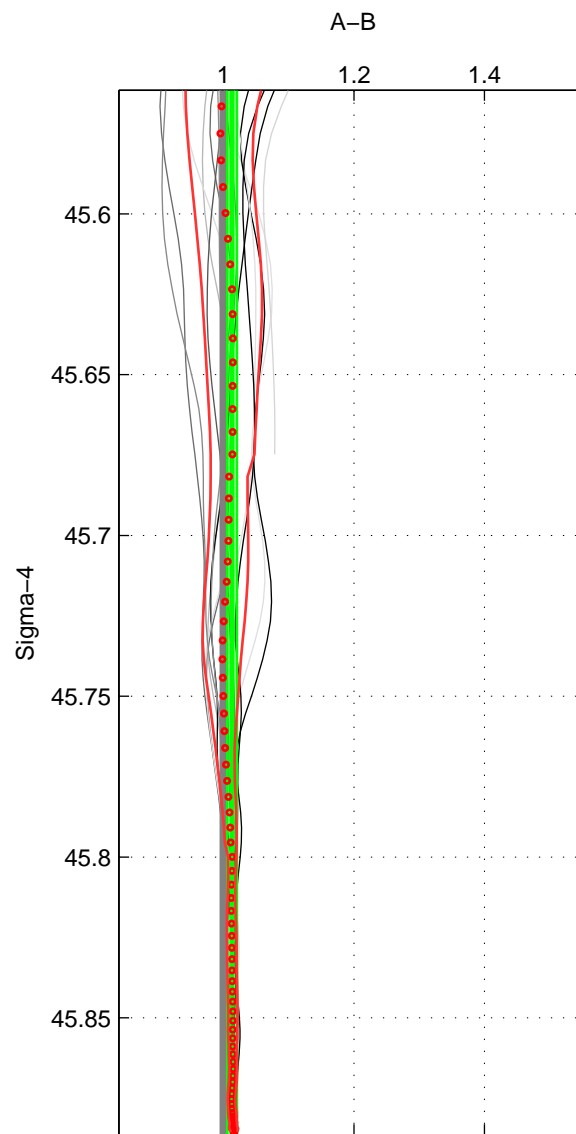

Cruise A (red). Date: Jun 2001 Cruisename: 591-49NZ20010604

Cruise B (blue). Date: Oct 2008 Cruisename: 615-49NZ20081011

\*\*\* "Favourite" values are means of spaces 1 2 3.

	Offset	O.StDev	Ratio	R.Stdev	Rating
SIGMA:	1.656	1.061	1.013	0.007	5
THETA:	1.509	1.153	1.012	0.008	5
DEPTH:	3.141	1.311	1.020	0.008	5
FAV.:	2.102	1.175	1.015	0.008	5

Profiles of A: 7  
 Profiles of B: 8  
 Diff profs : 14  
 WMoffset (A-B): 1.656  
 WMoffset stdev: 1.0611  
 WMratio (A/B): 1.0131  
 WMratio stdev: 0.0073254

Quality (1-5): 5

Profiles of A: 7  
 Profiles of B: 8  
 Diff profs : 14  
 WMoffset (A-B): 1.509  
 WMoffset stdev: 1.1529  
 WMratio (A/B): 1.0115  
 WMratio stdev: 0.0078569

Quality (1-5): 5

Profiles of A: 7  
 Profiles of B: 8  
 Diff profs : 14  
 WMoffset (A-B): 3.1406  
 WMoffset stdev: 1.3111  
 WMratio (A/B): 1.0201  
 WMratio stdev: 0.0083407

Quality (1-5): 5