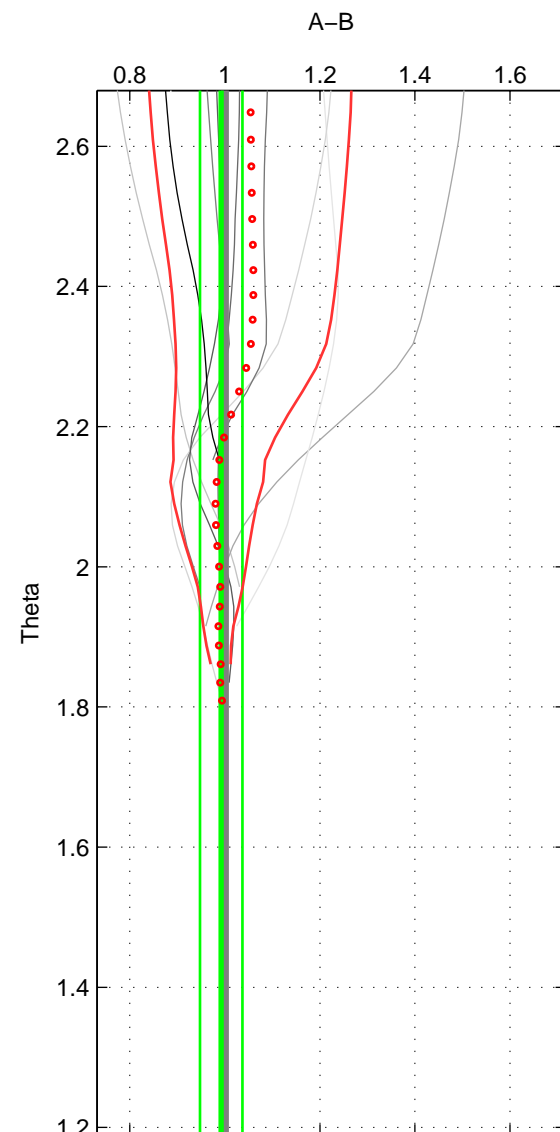

Cruise A (red). Date: Jul 2005 Cruisename: 669-49UF20050615

Cruise B (blue). Date: Jul 2000 Cruisename: 690-49UP20000620

*** "Favourite" values are means of spaces 1 2.

	Offset	O.StDev	Ratio	R.Stdev	Rating
SIGMA:	-0.377	3.284	0.996	0.033	4
THETA:	-0.720	4.148	0.992	0.045	4
DEPTH:	-0.385	1.874	1.001	0.032	3
FAV. :	-0.549	3.716	0.994	0.039	4

Profiles of A: 10
 Profiles of B: 3
 Diff profs : 10
 WMoffset (A-B): -0.37744
 WMoffset stdev: 3.2837
 WMratio (A/B): 0.99616
 WMratio stdev: 0.033323

Quality (1-5): 4

Profiles of A: 10
 Profiles of B: 3
 Diff profs : 10
 WMoffset (A-B): -0.72022
 WMoffset stdev: 4.1481
 WMratio (A/B): 0.99232
 WMratio stdev: 0.04459

Quality (1-5): 4

Profiles of A: 10
 Profiles of B: 3
 Diff profs : 10
 WMoffset (A-B): -0.38496
 WMoffset stdev: 1.8736
 WMratio (A/B): 1.001
 WMratio stdev: 0.031501

Quality (1-5): 3

Please note that statistics are bad.