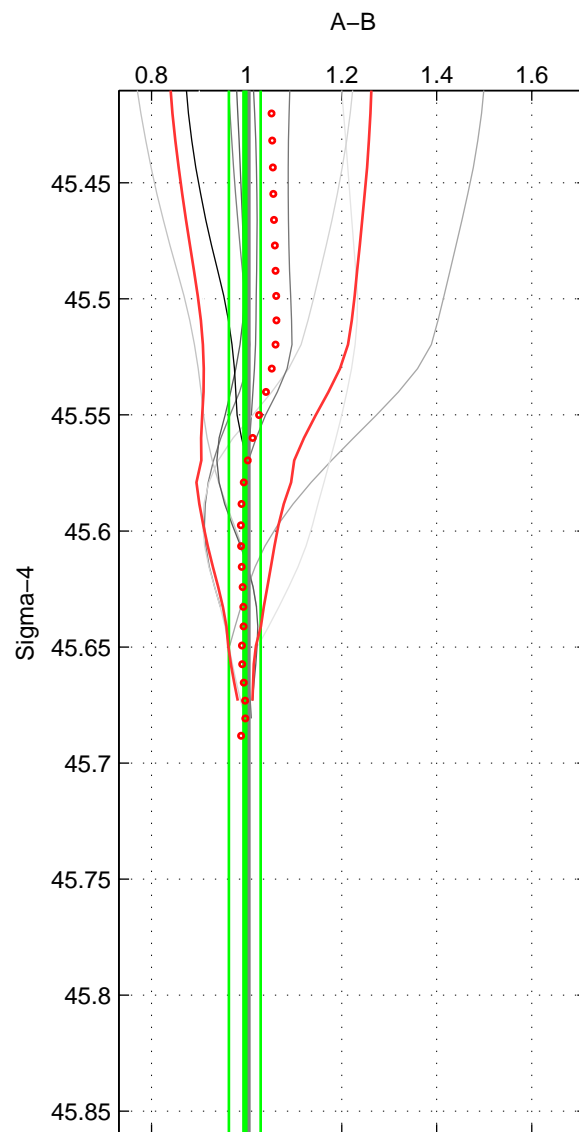

Cruise A (red). Date: Jul 2005 Cruisename: 669-49UF20050615

Cruise B (blue). Date: Jul 2000 Cruisename: 690-49UP20000620

*** "Favourite" values are means of spaces 1 2.

	Offset	O.StDev	Ratio	R.Stdev	Rating
SIGMA:	-0.377	3.284	0.996	0.033	4
THETA:	-0.720	4.148	0.992	0.045	4
DEPTH:	-0.385	1.874	1.001	0.032	3
FAV. :	-0.549	3.716	0.994	0.039	4

Profiles of A: 10
 Profiles of B: 3
 Diff profs : 10
 WMoffset (A-B): -0.37744
 WMoffset stdev: 3.2837
 WMratio (A/B): 0.99616
 WMratio stdev: 0.033323

Quality (1-5): 4

Profiles of A: 10
 Profiles of B: 3
 Diff profs : 10
 WMoffset (A-B): -0.72022
 WMoffset stdev: 4.1481
 WMratio (A/B): 0.99232
 WMratio stdev: 0.04459

Quality (1-5): 4

Profiles of A: 10
 Profiles of B: 3
 Diff profs : 10
 WMoffset (A-B): -0.38496
 WMoffset stdev: 1.8736
 WMratio (A/B): 1.001
 WMratio stdev: 0.031501

Quality (1-5): 3

Please note that statistics are bad.