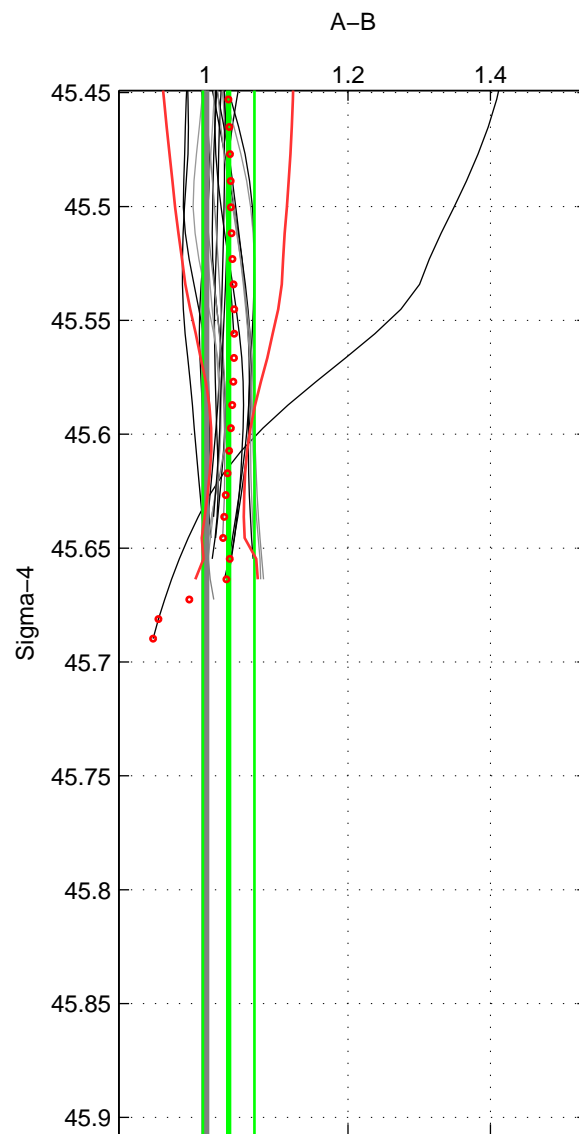

Cruise A (red). Date: Jul 2008 Cruisename: 678-49UF20080617

Cruise B (blue). Date: Feb 2006 Cruisename: 710-49UP20060113

*** "Favourite" values are means of spaces 1 2.

	Offset	O.StDev	Ratio	R.Stdev	Rating
SIGMA:	3.119	3.323	1.033	0.036	4
THETA:	2.372	3.548	1.026	0.040	4
DEPTH:	2.997	0.912	1.030	0.007	3
FAV.:	2.745	3.435	1.029	0.038	4

Profiles of A: 31
 Profiles of B: 13
 Diff profs : 20
 WMoffset (A-B): 3.1186
 WMoffset stdev: 3.3227
 WMratio (A/B): 1.0328
 WMratio stdev: 0.03611

Quality (1-5): 4

Profiles of A: 31
 Profiles of B: 38
 Diff profs : 65
 WMoffset (A-B): 2.372
 WMoffset stdev: 3.548
 WMratio (A/B): 1.0256
 WMratio stdev: 0.039878

Quality (1-5): 4

Profiles of A: 31
 Profiles of B: 38
 Diff profs : 65
 WMoffset (A-B): 2.9967
 WMoffset stdev: 0.91238
 WMratio (A/B): 1.0301
 WMratio stdev: 0.0073822

Quality (1-5): 3

Please note that statistics are bad.