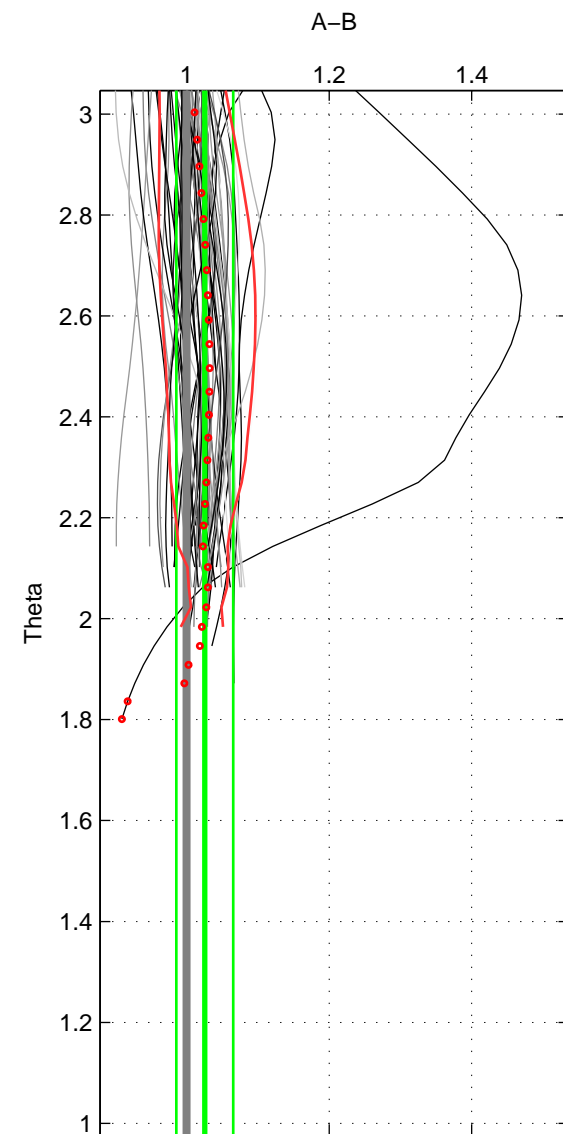

Cruise A (red). Date: Jul 2008 Cruisename: 678-49UF20080617

Cruise B (blue). Date: Feb 2006 Cruisename: 710-49UP20060113

*** "Favourite" values are means of spaces 1 2.

	Offset	O.StDev	Ratio	R.Stdev	Rating
SIGMA:	3.119	3.323	1.033	0.036	4
THETA:	2.372	3.548	1.026	0.040	4
DEPTH:	2.997	0.912	1.030	0.007	3
FAV.:	2.745	3.435	1.029	0.038	4

Profiles of A: 31
 Profiles of B: 13
 Diff profs : 20
 WMoffset (A-B): 3.1186
 WMoffset stdev: 3.3227
 WMratio (A/B): 1.0328
 WMratio stdev: 0.03611

Quality (1-5): 4

Profiles of A: 31
 Profiles of B: 38
 Diff profs : 65
 WMoffset (A-B): 2.372
 WMoffset stdev: 3.548
 WMratio (A/B): 1.0256
 WMratio stdev: 0.039878

Quality (1-5): 4

Profiles of A: 31
 Profiles of B: 38
 Diff profs : 65
 WMoffset (A-B): 2.9967
 WMoffset stdev: 0.91238
 WMratio (A/B): 1.0301
 WMratio stdev: 0.0073822

Quality (1-5): 3

Please note that statistics are bad.