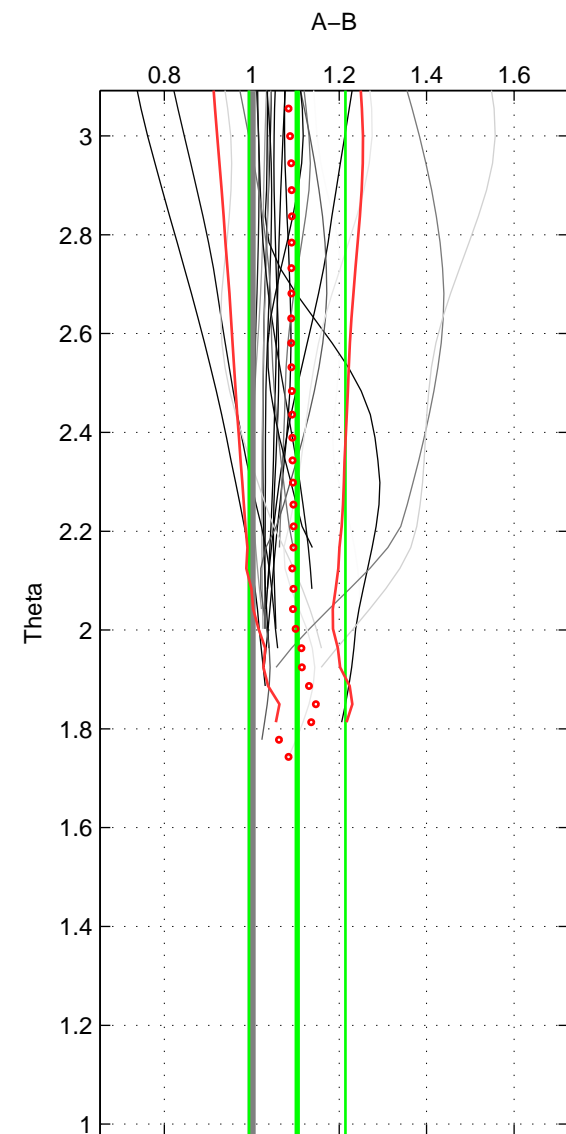

Cruise A (red). Date: Jul 2005 Cruisename: 669-49UF20050615
 Cruise B (blue). Date: Oct 2000 Cruisename: 691-49UP20000920

*** "Favourite" values are those of space 2.

	Offset	O.StDev	Ratio	R.Stdev	Rating
SIGMA:	5.903	5.239	1.086	0.087	4
THETA:	6.330	6.096	1.104	0.110	5
DEPTH:	3.155	1.110	1.041	0.021	3
FAV.:	6.330	6.096	1.104	0.110	5

Profiles of A: 20
 Profiles of B: 15
 Diff profs : 22
 WMoffset (A-B): 5.9032
 WMoffset stdev: 5.239
 WMratio (A/B): 1.086
 WMratio stdev: 0.086985

Quality (1-5): 4

Profiles of A: 20
 Profiles of B: 15
 Diff profs : 22
 WMoffset (A-B): 6.3299
 WMoffset stdev: 6.0957
 WMratio (A/B): 1.1039
 WMratio stdev: 0.11015

Quality (1-5): 5

Profiles of A: 20
 Profiles of B: 15
 Diff profs : 22
 WMoffset (A-B): 3.1547
 WMoffset stdev: 1.1104
 WMratio (A/B): 1.0406
 WMratio stdev: 0.021086

Quality (1-5): 3

Please note that statistics are bad.