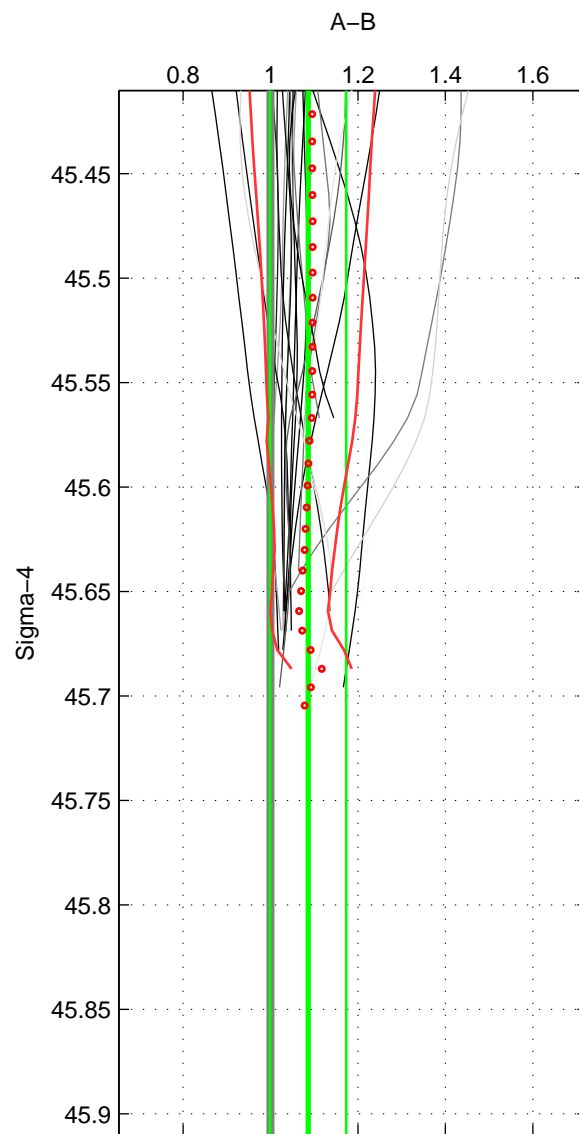

Cruise A (red). Date: Jul 2005 Cruisename: 669-49UF20050615
 Cruise B (blue). Date: Oct 2000 Cruisename: 691-49UP20000920

*** "Favourite" values are those of space 2.

	Offset	O.StDev	Ratio	R.Stdev	Rating
SIGMA:	5.903	5.239	1.086	0.087	4
THETA:	6.330	6.096	1.104	0.110	5
DEPTH:	3.155	1.110	1.041	0.021	3
FAV.:	6.330	6.096	1.104	0.110	5

Profiles of A: 20
 Profiles of B: 15
 Diff profs : 22
 WMoffset (A-B): 5.9032
 WMoffset stdev: 5.239
 WMratio (A/B): 1.086
 WMratio stdev: 0.086985

Quality (1-5): 4

Profiles of A: 20
 Profiles of B: 15
 Diff profs : 22
 WMoffset (A-B): 6.3299
 WMoffset stdev: 6.0957
 WMratio (A/B): 1.1039
 WMratio stdev: 0.11015

Quality (1-5): 5

Profiles of A: 20
 Profiles of B: 15
 Diff profs : 22
 WMoffset (A-B): 3.1547
 WMoffset stdev: 1.1104
 WMratio (A/B): 1.0406
 WMratio stdev: 0.021086

Quality (1-5): 3

Please note that statistics are bad.