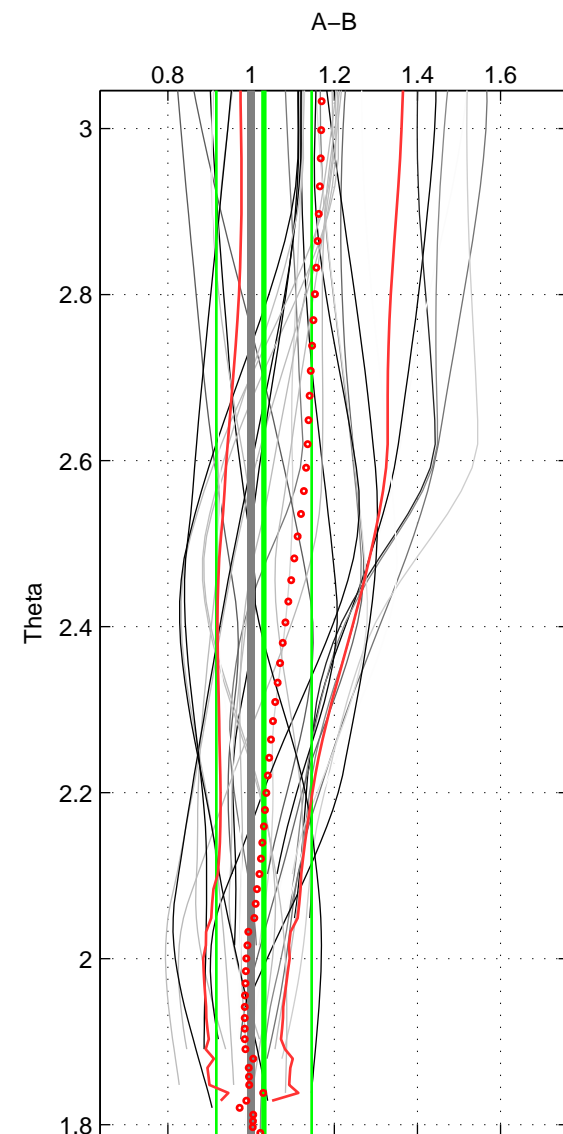

Cruise A (red). Date: Jul 2002 Cruisename: 697-49UP20020620

Cruise B (blue). Date: Feb 2006 Cruisename: 710-49UP20060113

\*\*\* "Favourite" values are means of spaces 1 2 3.

	Offset	O.StDev	Ratio	R.Stdev	Rating
SIGMA:	-0.440	6.020	0.986	0.097	4
THETA:	2.453	7.400	1.031	0.115	4
DEPTH:	1.486	8.585	1.032	0.144	4
FAV.:	1.166	7.335	1.017	0.119	4

Profiles of A: 10  
 Profiles of B: 4  
 Diff profs: 13  
 WMoffset (A-B): -0.43974  
 WMoffset stdev: 6.02  
 WMratio (A/B): 0.98645  
 WMratio stdev: 0.097236

Quality (1-5): 4

Profiles of A: 10  
 Profiles of B: 10  
 Diff profs: 32  
 WMoffset (A-B): 2.4532  
 WMoffset stdev: 7.4005  
 WMratio (A/B): 1.031  
 WMratio stdev: 0.11452

Quality (1-5): 4

Profiles of A: 10  
 Profiles of B: 10  
 Diff profs: 32  
 WMoffset (A-B): 1.4858  
 WMoffset stdev: 8.5854  
 WMratio (A/B): 1.0325  
 WMratio stdev: 0.144

Quality (1-5): 4