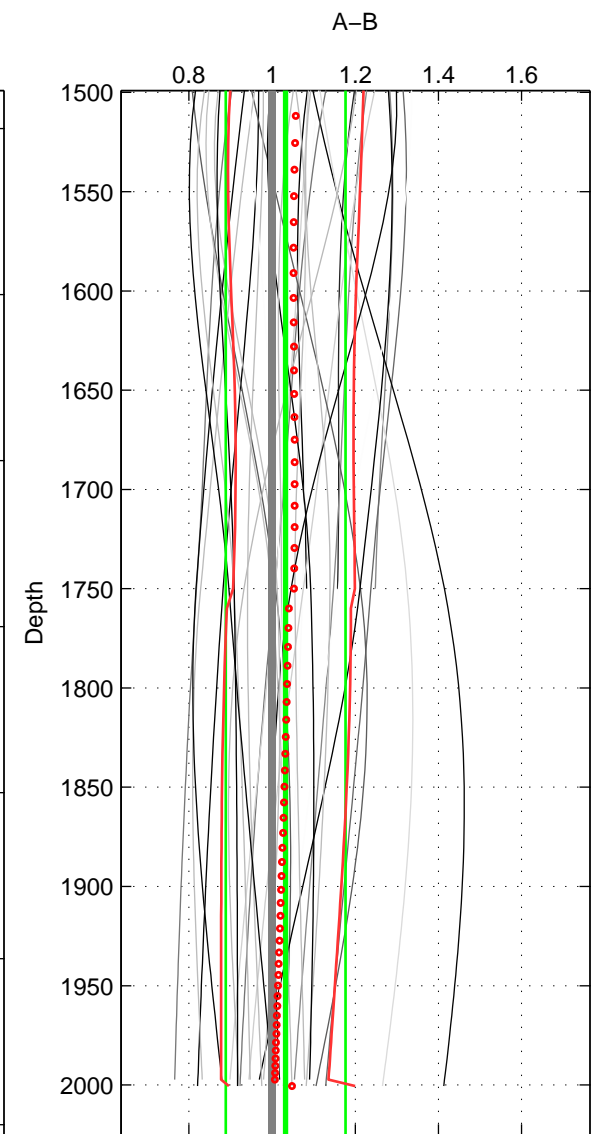

Cruise A (red). Date: Jul 2002 Cruisename: 697-49UP20020620

Cruise B (blue). Date: Feb 2006 Cruisename: 710-49UP20060113

\*\*\* "Favourite" values are means of spaces 1 2 3.

	Offset	O.StDev	Ratio	R.Stdev	Rating
SIGMA:	-0.440	6.020	0.986	0.097	4
THETA:	2.453	7.400	1.031	0.115	4
DEPTH:	1.486	8.585	1.032	0.144	4
FAV.:	1.166	7.335	1.017	0.119	4

Profiles of A: 10  
 Profiles of B: 4  
 Diff profs: 13  
 WMoffset (A-B): -0.43974  
 WMoffset stdev: 6.02  
 WMratio (A/B): 0.98645  
 WMratio stdev: 0.097236

Quality (1-5): 4

Profiles of A: 10  
 Profiles of B: 10  
 Diff profs: 32  
 WMoffset (A-B): 2.4532  
 WMoffset stdev: 7.4005  
 WMratio (A/B): 1.031  
 WMratio stdev: 0.11452

Quality (1-5): 4

Profiles of A: 10  
 Profiles of B: 10  
 Diff profs: 32  
 WMoffset (A-B): 1.4858  
 WMoffset stdev: 8.5854  
 WMratio (A/B): 1.0325  
 WMratio stdev: 0.144

Quality (1-5): 4