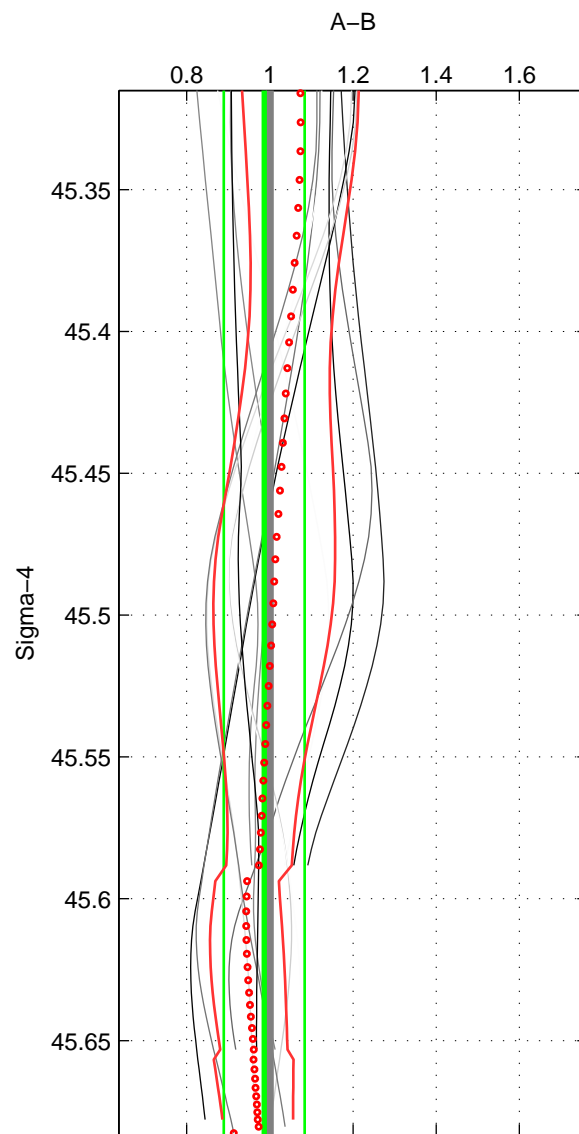

Cruise A (red). Date: Jul 2002 Cruisename: 697-49UP20020620

Cruise B (blue). Date: Feb 2006 Cruisename: 710-49UP20060113

\*\*\* "Favourite" values are means of spaces 1 2 3.

	Offset	O.StDev	Ratio	R.Stdev	Rating
SIGMA:	-0.440	6.020	0.986	0.097	4
THETA:	2.453	7.400	1.031	0.115	4
DEPTH:	1.486	8.585	1.032	0.144	4
FAV.:	1.166	7.335	1.017	0.119	4

Profiles of A: 10  
 Profiles of B: 4  
 Diff profs: 13  
 WMoffset (A-B): -0.43974  
 WMoffset stdev: 6.02  
 WMratio (A/B): 0.98645  
 WMratio stdev: 0.097236

Quality (1-5): 4

Profiles of A: 10  
 Profiles of B: 10  
 Diff profs: 32  
 WMoffset (A-B): 2.4532  
 WMoffset stdev: 7.4005  
 WMratio (A/B): 1.031  
 WMratio stdev: 0.11452

Quality (1-5): 4

Profiles of A: 10  
 Profiles of B: 10  
 Diff profs: 32  
 WMoffset (A-B): 1.4858  
 WMoffset stdev: 8.5854  
 WMratio (A/B): 1.0325  
 WMratio stdev: 0.144

Quality (1-5): 4