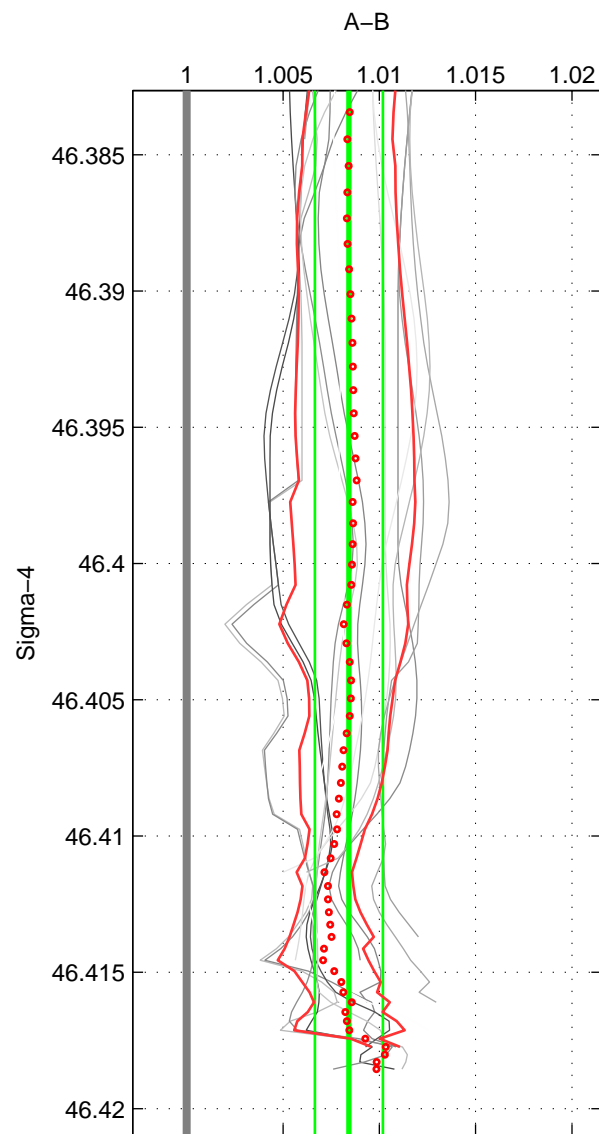

Cruise A (red). Date: Jul 1987 Cruisename: 2-06AQ19870704

Cruise B (blue). Date: Aug 1994 Cruisename: 32-18SN19940724

*** "Favourite" values are means of spaces 1 2 3.

| | Offset | O.StDev | Ratio | R.Stdev | Rating |
|--------|--------|---------|-------|---------|--------|
| SIGMA: | 2.523 | 0.526 | 1.008 | 0.002 | 5 |
| THETA: | 2.445 | 0.703 | 1.008 | 0.002 | 5 |
| DEPTH: | 1.770 | 0.410 | 1.006 | 0.001 | 5 |
| FAV.: | 2.246 | 0.546 | 1.007 | 0.002 | 5 |

Profiles of A: 9
 Profiles of B: 3
 Diff profs : 15
 WMoffset (A-B): 2.5233
 WMoffset stdev: 0.52574
 WMratio (A/B): 1.0084
 WMratio stdev: 0.0017631

Quality (1-5): 5

Profiles of A: 9
 Profiles of B: 3
 Diff profs : 15
 WMoffset (A-B): 2.4449
 WMoffset stdev: 0.7033
 WMratio (A/B): 1.0081
 WMratio stdev: 0.0023467

Quality (1-5): 5

Profiles of A: 9
 Profiles of B: 3
 Diff profs : 15
 WMoffset (A-B): 1.7699
 WMoffset stdev: 0.40994
 WMratio (A/B): 1.0059
 WMratio stdev: 0.0013778

Quality (1-5): 5