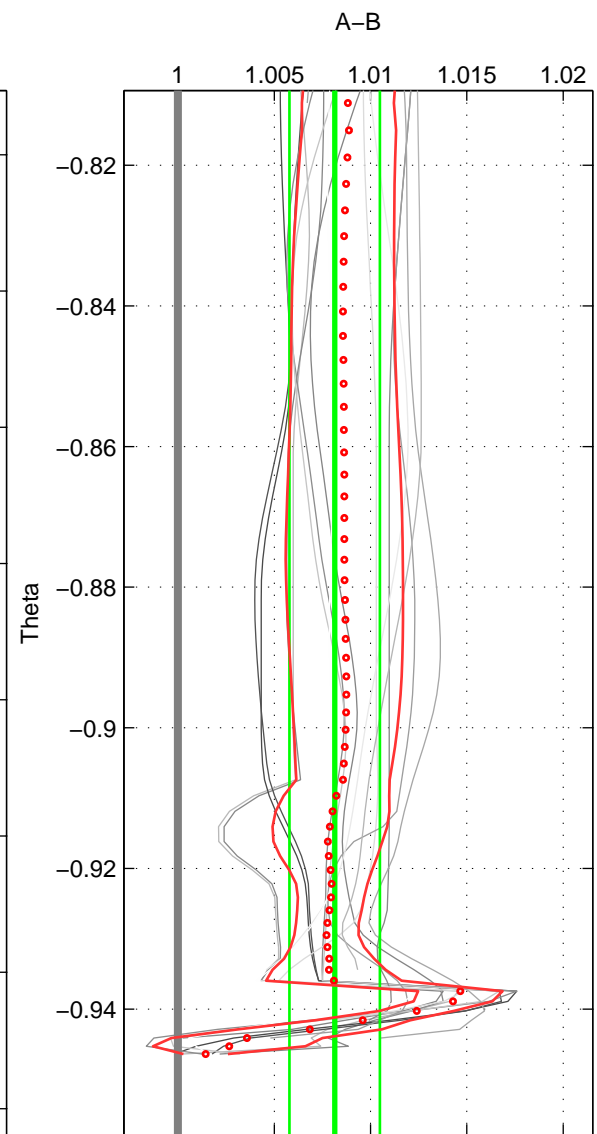

Cruise A (red). Date: Jul 1987 Cruisename: 2-06AQ19870704

Cruise B (blue). Date: Aug 1994 Cruisename: 32-18SN19940724

*** "Favourite" values are means of spaces 1 2 3.

| | Offset | O.StDev | Ratio | R.Stdev | Rating |
|--------|--------|---------|-------|---------|--------|
| SIGMA: | 2.523 | 0.526 | 1.008 | 0.002 | 5 |
| THETA: | 2.445 | 0.703 | 1.008 | 0.002 | 5 |
| DEPTH: | 1.770 | 0.410 | 1.006 | 0.001 | 5 |
| FAV.: | 2.246 | 0.546 | 1.007 | 0.002 | 5 |

Profiles of A: 9
 Profiles of B: 3
 Diff profs : 15
 WMoffset (A-B): 2.5233
 WMoffset stdev: 0.52574
 WMratio (A/B): 1.0084
 WMratio stdev: 0.0017631

Quality (1-5): 5

Profiles of A: 9
 Profiles of B: 3
 Diff profs : 15
 WMoffset (A-B): 2.4449
 WMoffset stdev: 0.7033
 WMratio (A/B): 1.0081
 WMratio stdev: 0.0023467

Quality (1-5): 5

Profiles of A: 9
 Profiles of B: 3
 Diff profs : 15
 WMoffset (A-B): 1.7699
 WMoffset stdev: 0.40994
 WMratio (A/B): 1.0059
 WMratio stdev: 0.0013778

Quality (1-5): 5