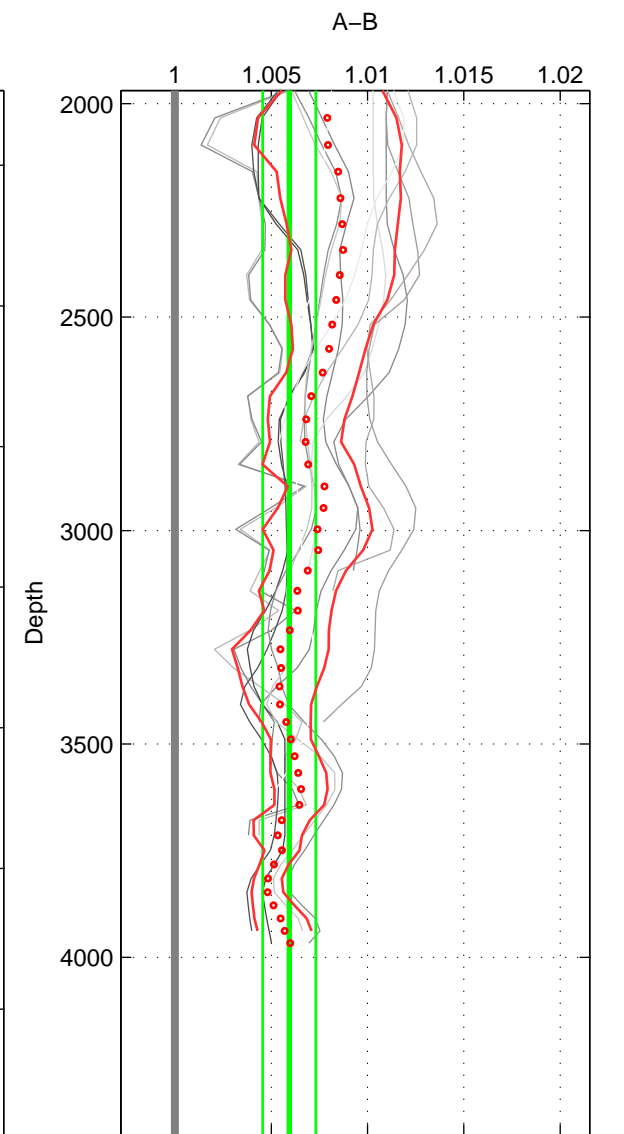

Cruise A (red). Date: Jul 1987 Cruisename: 2-06AQ19870704

Cruise B (blue). Date: Aug 1994 Cruisename: 32-18SN19940724

*** "Favourite" values are means of spaces 1 2 3.

| | Offset | O.StDev | Ratio | R.Stdev | Rating |
|--------|--------|---------|-------|---------|--------|
| SIGMA: | 2.523 | 0.526 | 1.008 | 0.002 | 5 |
| THETA: | 2.445 | 0.703 | 1.008 | 0.002 | 5 |
| DEPTH: | 1.770 | 0.410 | 1.006 | 0.001 | 5 |
| FAV.: | 2.246 | 0.546 | 1.007 | 0.002 | 5 |

Profiles of A: 9
 Profiles of B: 3
 Diff profs : 15
 WMoffset (A-B): 2.5233
 WMoffset stdev: 0.52574
 WMratio (A/B): 1.0084
 WMratio stdev: 0.0017631

Quality (1-5): 5

Profiles of A: 9
 Profiles of B: 3
 Diff profs : 15
 WMoffset (A-B): 2.4449
 WMoffset stdev: 0.7033
 WMratio (A/B): 1.0081
 WMratio stdev: 0.0023467

Quality (1-5): 5

Profiles of A: 9
 Profiles of B: 3
 Diff profs : 15
 WMoffset (A-B): 1.7699
 WMoffset stdev: 0.40994
 WMratio (A/B): 1.0059
 WMratio stdev: 0.0013778

Quality (1-5): 5