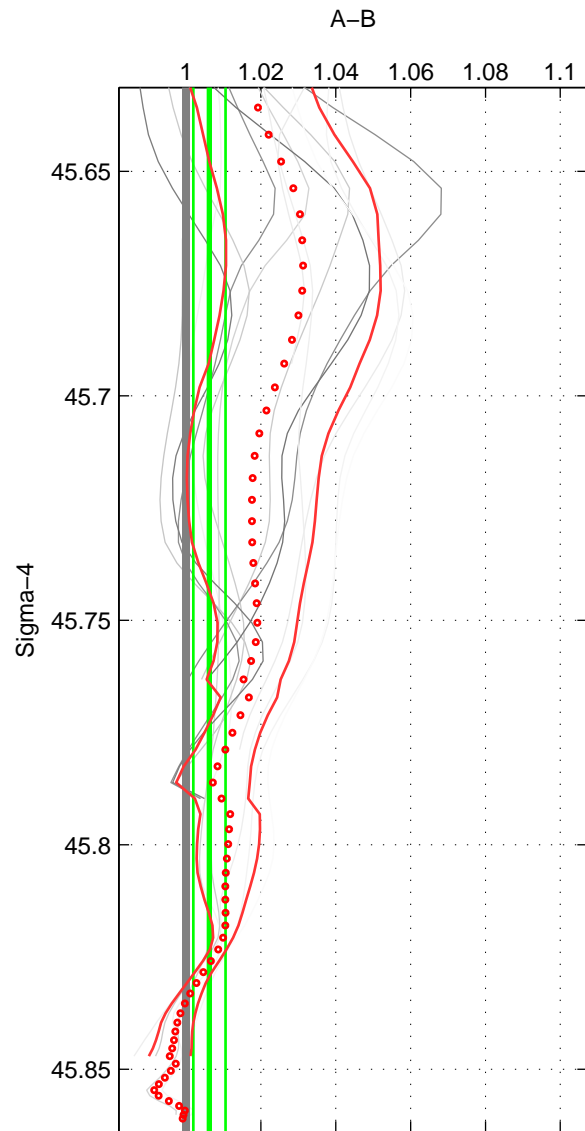

Cruise A (red). Date: Jul 2001 Cruisename: 161-06MT20010717

Cruise B (blue). Date: Jul 1996 Cruisename: 284-64PE19960618

*** "Favourite" values are means of spaces 1 2.

	Offset	O.StDev	Ratio	R.Stdev	Rating
SIGMA:	1.524	1.040	1.006	0.004	5
THETA:	1.507	0.981	1.006	0.004	5
DEPTH:	1.967	0.819	1.008	0.003	4
FAV.:	1.516	1.010	1.006	0.004	5

Profiles of A: 3
 Profiles of B: 8
 Diff profs : 14
 WMoffset (A-B): 1.524
 WMoffset stdev: 1.0396
 WMratio (A/B): 1.0062
 WMratio stdev: 0.0042971

Quality (1-5): 5

Profiles of A: 3
 Profiles of B: 8
 Diff profs : 14
 WMoffset (A-B): 1.5073
 WMoffset stdev: 0.98065
 WMratio (A/B): 1.0062
 WMratio stdev: 0.0040529

Quality (1-5): 5

Profiles of A: 3
 Profiles of B: 8
 Diff profs : 14
 WMoffset (A-B): 1.9666
 WMoffset stdev: 0.81866
 WMratio (A/B): 1.008
 WMratio stdev: 0.0033903

Quality (1-5): 4