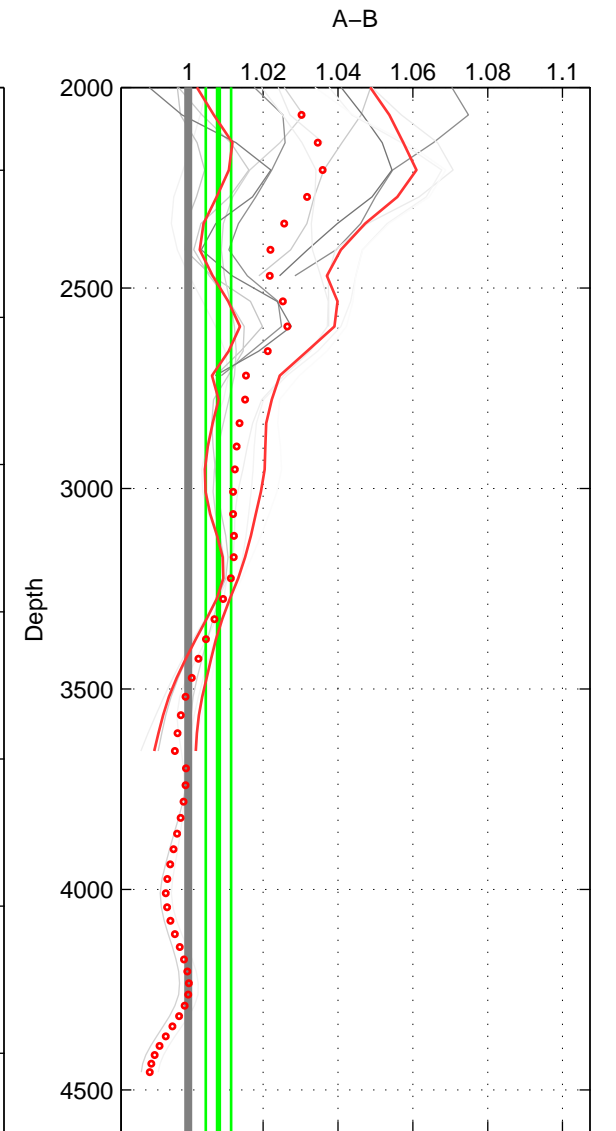

Cruise A (red). Date: Jul 2001 Cruisename: 161-06MT20010717

Cruise B (blue). Date: Jul 1996 Cruisename: 284-64PE19960618

*** "Favourite" values are means of spaces 1 2.

	Offset	O.StDev	Ratio	R.Stdev	Rating
SIGMA:	1.524	1.040	1.006	0.004	5
THETA:	1.507	0.981	1.006	0.004	5
DEPTH:	1.967	0.819	1.008	0.003	4
FAV.:	1.516	1.010	1.006	0.004	5

Profiles of A: 3
 Profiles of B: 8
 Diff profs : 14
 WMoffset (A-B): 1.524
 WMoffset stdev: 1.0396
 WMratio (A/B): 1.0062
 WMratio stdev: 0.0042971

Quality (1-5): 5

Profiles of A: 3
 Profiles of B: 8
 Diff profs : 14
 WMoffset (A-B): 1.5073
 WMoffset stdev: 0.98065
 WMratio (A/B): 1.0062
 WMratio stdev: 0.0040529

Quality (1-5): 5

Profiles of A: 3
 Profiles of B: 8
 Diff profs : 14
 WMoffset (A-B): 1.9666
 WMoffset stdev: 0.81866
 WMratio (A/B): 1.008
 WMratio stdev: 0.0033903

Quality (1-5): 4