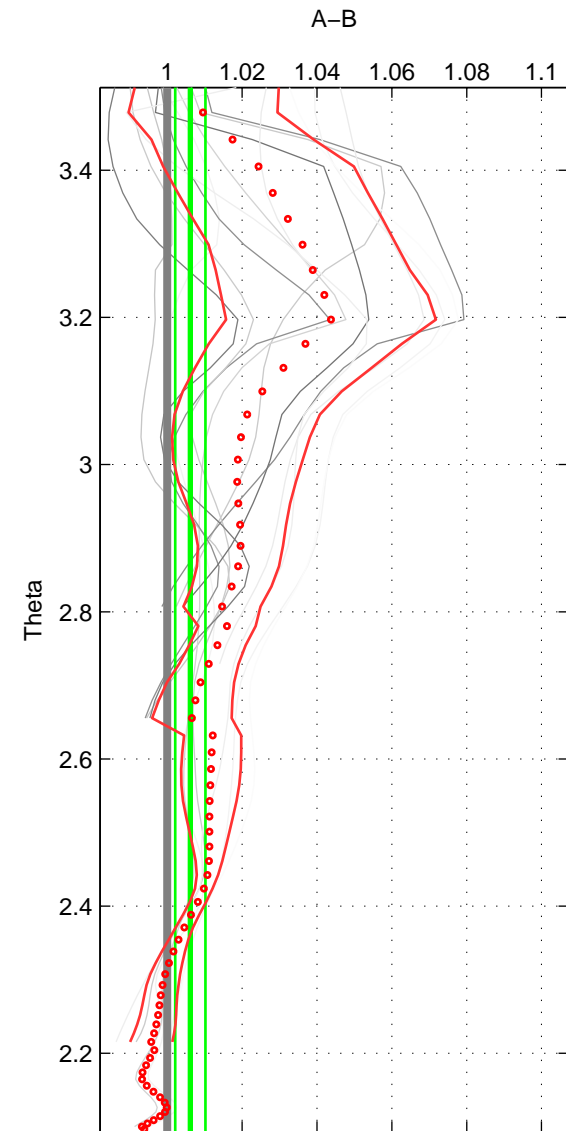

Cruise A (red). Date: Jul 2001 Cruisename: 161-06MT20010717

Cruise B (blue). Date: Jul 1996 Cruisename: 284-64PE19960618

*** "Favourite" values are means of spaces 1 2.

	Offset	O.StDev	Ratio	R.Stdev	Rating
SIGMA:	1.524	1.040	1.006	0.004	5
THETA:	1.507	0.981	1.006	0.004	5
DEPTH:	1.967	0.819	1.008	0.003	4
FAV.:	1.516	1.010	1.006	0.004	5

Profiles of A: 3
 Profiles of B: 8
 Diff profs : 14
 WMoffset (A-B): 1.524
 WMoffset stdev: 1.0396
 WMratio (A/B): 1.0062
 WMratio stdev: 0.0042971

Quality (1-5): 5

Profiles of A: 3
 Profiles of B: 8
 Diff profs : 14
 WMoffset (A-B): 1.5073
 WMoffset stdev: 0.98065
 WMratio (A/B): 1.0062
 WMratio stdev: 0.0040529

Quality (1-5): 5

Profiles of A: 3
 Profiles of B: 8
 Diff profs : 14
 WMoffset (A-B): 1.9666
 WMoffset stdev: 0.81866
 WMratio (A/B): 1.008
 WMratio stdev: 0.0033903

Quality (1-5): 4