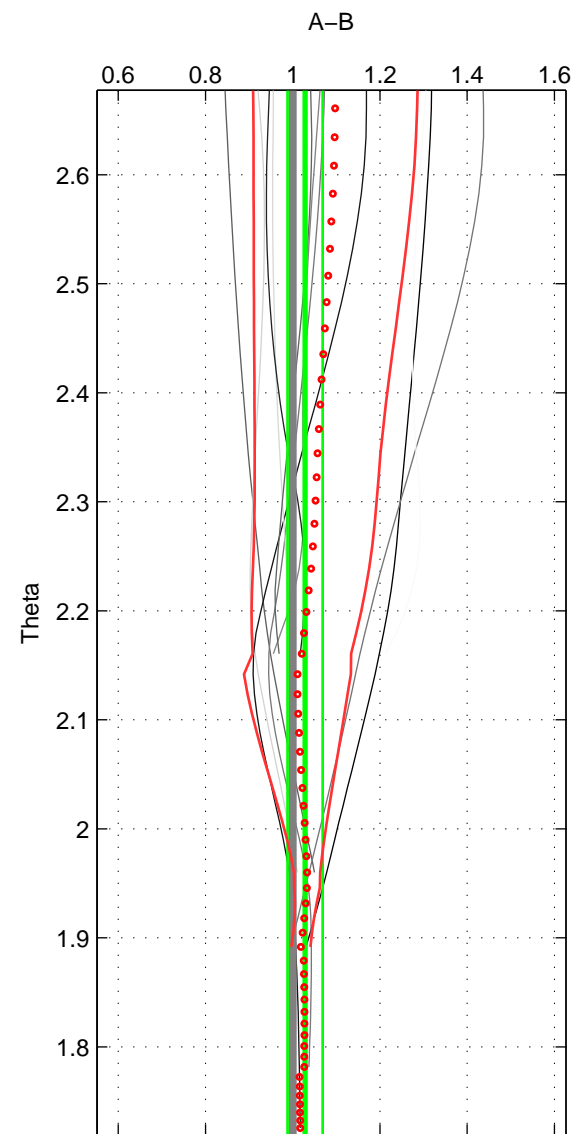

Cruise A (red). Date: Jul 2005 Cruisename: 669-49UF20050615

Cruise B (blue). Date: May 2001 Cruisename: 693-49UP20010424

*** "Favourite" values are means of spaces 1 2 3.

	Offset	O.StDev	Ratio	R.Stdev	Rating
SIGMA:	1.913	3.081	1.027	0.041	2
THETA:	2.034	3.006	1.028	0.040	2
DEPTH:	-6.685	10.989	0.916	0.137	2
FAV.:	-0.913	5.692	0.990	0.073	2

Profiles of A: 4
 Profiles of B: 3
 Diff profs : 11
 WMoffset (A-B): 1.9133
 WMoffset stdev: 3.081
 WMratio (A/B): 1.0267
 WMratio stdev: 0.041332

Quality (1-5): 2

Profiles of A: 4
 Profiles of B: 3
 Diff profs : 11
 WMoffset (A-B): 2.0336
 WMoffset stdev: 3.0064
 WMratio (A/B): 1.0284
 WMratio stdev: 0.040214

Quality (1-5): 2

Profiles of A: 4
 Profiles of B: 3
 Diff profs : 11
 WMoffset (A-B): -6.6851
 WMoffset stdev: 10.9885
 WMratio (A/B): 0.91582
 WMratio stdev: 0.1375

Quality (1-5): 2