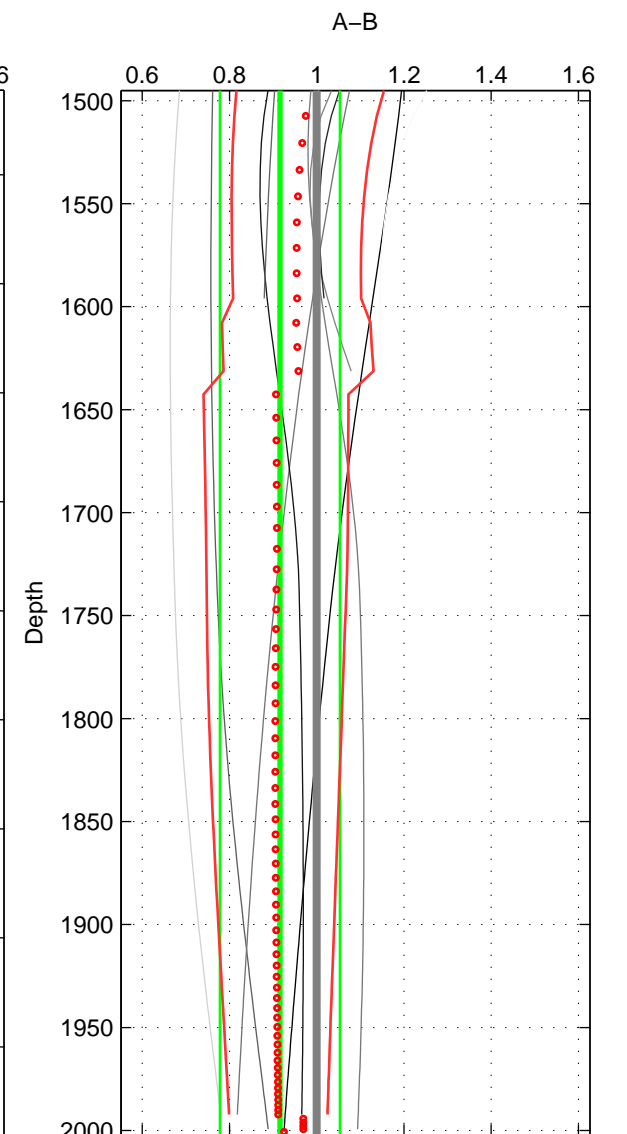

Cruise A (red). Date: Jul 2005 Cruisename: 669-49UF20050615

Cruise B (blue). Date: May 2001 Cruisename: 693-49UP20010424

*** "Favourite" values are means of spaces 1 2 3.

	Offset	O.StDev	Ratio	R.Stdev	Rating
SIGMA:	1.913	3.081	1.027	0.041	2
THETA:	2.034	3.006	1.028	0.040	2
DEPTH:	-6.685	10.989	0.916	0.137	2
FAV.:	-0.913	5.692	0.990	0.073	2

Profiles of A: 4
 Profiles of B: 3
 Diff profs : 11
 WMoffset (A-B): 1.9133
 WMoffset stdev: 3.081
 WMratio (A/B): 1.0267
 WMratio stdev: 0.041332

Quality (1-5): 2

Profiles of A: 4
 Profiles of B: 3
 Diff profs : 11
 WMoffset (A-B): 2.0336
 WMoffset stdev: 3.0064
 WMratio (A/B): 1.0284
 WMratio stdev: 0.040214

Quality (1-5): 2

Profiles of A: 4
 Profiles of B: 3
 Diff profs : 11
 WMoffset (A-B): -6.6851
 WMoffset stdev: 10.9885
 WMratio (A/B): 0.91582
 WMratio stdev: 0.1375

Quality (1-5): 2