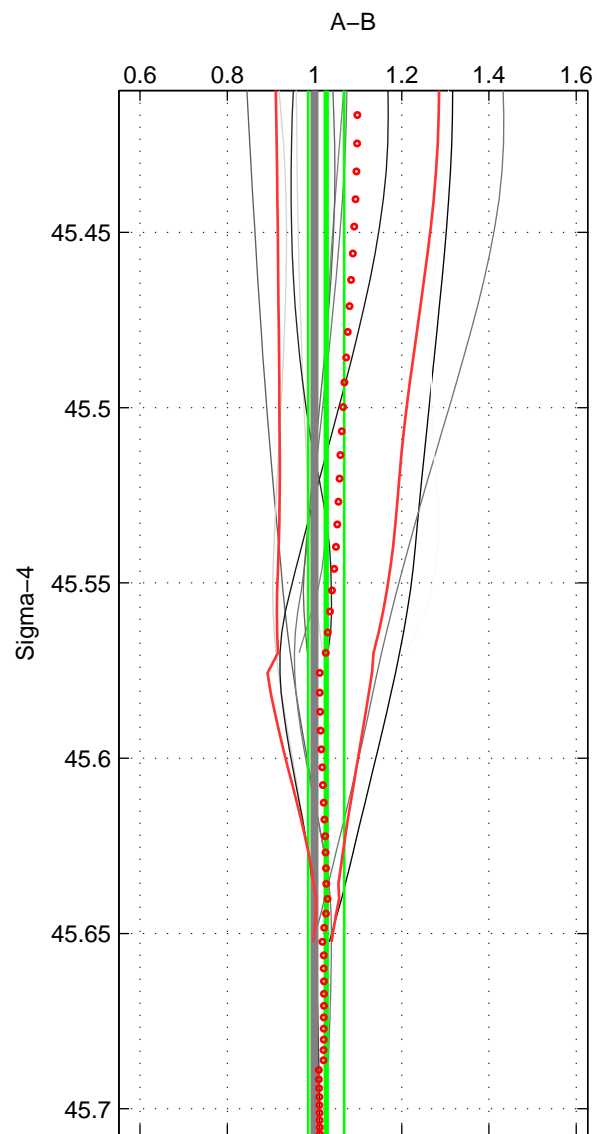

Cruise A (red). Date: Jul 2005 Cruisename: 669-49UF20050615

Cruise B (blue). Date: May 2001 Cruisename: 693-49UP20010424

*** "Favourite" values are means of spaces 1 2 3.

	Offset	O.StDev	Ratio	R.Stdev	Rating
SIGMA:	1.913	3.081	1.027	0.041	2
THETA:	2.034	3.006	1.028	0.040	2
DEPTH:	-6.685	10.989	0.916	0.137	2
FAV.:	-0.913	5.692	0.990	0.073	2

Profiles of A: 4
 Profiles of B: 3
 Diff profs : 11
 WMoffset (A-B): 1.9133
 WMoffset stdev: 3.081
 WMratio (A/B): 1.0267
 WMratio stdev: 0.041332

Quality (1-5): 2

Profiles of A: 4
 Profiles of B: 3
 Diff profs : 11
 WMoffset (A-B): 2.0336
 WMoffset stdev: 3.0064
 WMratio (A/B): 1.0284
 WMratio stdev: 0.040214

Quality (1-5): 2

Profiles of A: 4
 Profiles of B: 3
 Diff profs : 11
 WMoffset (A-B): -6.6851
 WMoffset stdev: 10.9885
 WMratio (A/B): 0.91582
 WMratio stdev: 0.1375

Quality (1-5): 2