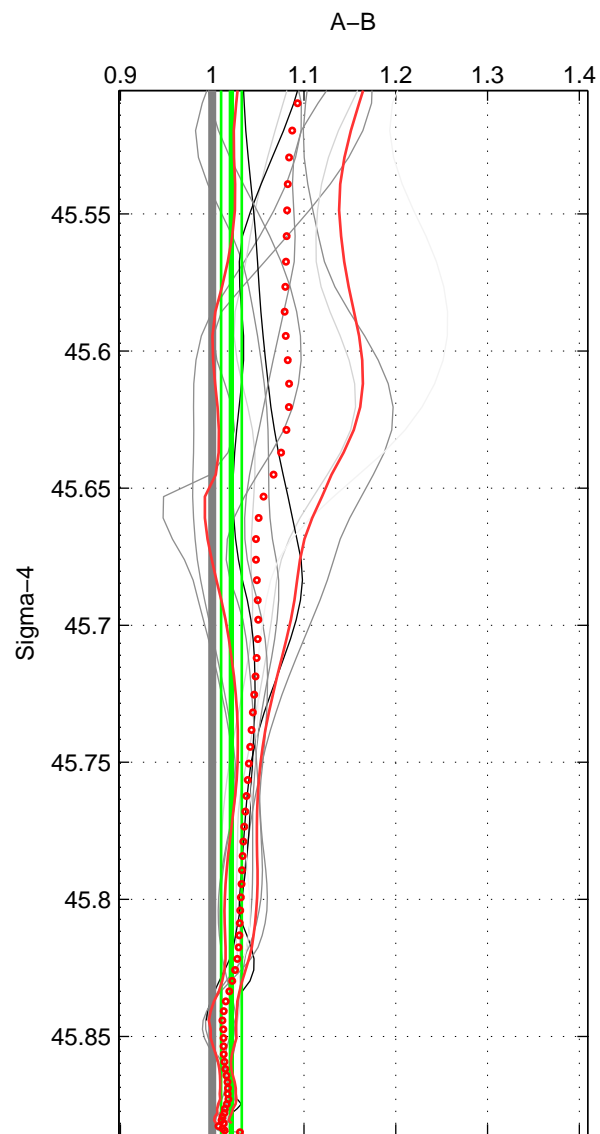

Cruise A (red). Date: May 1993 Cruisename: 558-49HH19930513
 Cruise B (blue). Date: Jun 2001 Cruisename: 591-49NZ20010604

*** "Favourite" values are means of spaces 1 2 3.

	Offset	O.StDev	Ratio	R.Stdev	Rating
SIGMA:	2.882	1.554	1.021	0.011	5
THETA:	1.962	1.528	1.013	0.011	5
DEPTH:	1.567	1.749	1.009	0.011	5
FAV.:	2.137	1.610	1.015	0.011	5

Profiles of A: 7
 Profiles of B: 5
 Diff profs : 11
 WMoffset (A-B): 2.8816
 WMoffset stdev: 1.5543
 WMratio (A/B): 1.0209
 WMratio stdev: 0.011322

Quality (1-5): 5

Profiles of A: 7
 Profiles of B: 5
 Diff profs : 11
 WMoffset (A-B): 1.9623
 WMoffset stdev: 1.5277
 WMratio (A/B): 1.0134
 WMratio stdev: 0.010881

Quality (1-5): 5

Profiles of A: 7
 Profiles of B: 5
 Diff profs : 11
 WMoffset (A-B): 1.5671
 WMoffset stdev: 1.7487
 WMratio (A/B): 1.0093
 WMratio stdev: 0.01086

Quality (1-5): 5