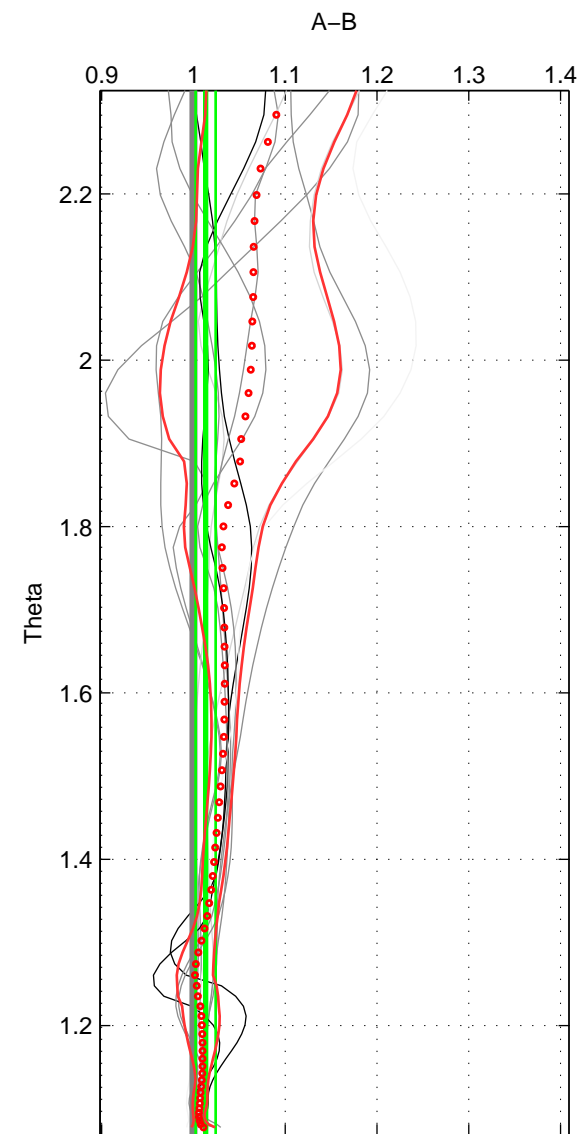

Cruise A (red). Date: May 1993 Cruisename: 558-49HH19930513
 Cruise B (blue). Date: Jun 2001 Cruisename: 591-49NZ20010604

*** "Favourite" values are means of spaces 1 2 3.

	Offset	O.StDev	Ratio	R.Stdev	Rating
SIGMA:	2.882	1.554	1.021	0.011	5
THETA:	1.962	1.528	1.013	0.011	5
DEPTH:	1.567	1.749	1.009	0.011	5
FAV.:	2.137	1.610	1.015	0.011	5

Profiles of A: 7
 Profiles of B: 5
 Diff profs : 11
 WMoffset (A-B): 2.8816
 WMoffset stdev: 1.5543
 WMratio (A/B): 1.0209
 WMratio stdev: 0.011322

Quality (1-5): 5

Profiles of A: 7
 Profiles of B: 5
 Diff profs : 11
 WMoffset (A-B): 1.9623
 WMoffset stdev: 1.5277
 WMratio (A/B): 1.0134
 WMratio stdev: 0.010881

Quality (1-5): 5

Profiles of A: 7
 Profiles of B: 5
 Diff profs : 11
 WMoffset (A-B): 1.5671
 WMoffset stdev: 1.7487
 WMratio (A/B): 1.0093
 WMratio stdev: 0.01086

Quality (1-5): 5