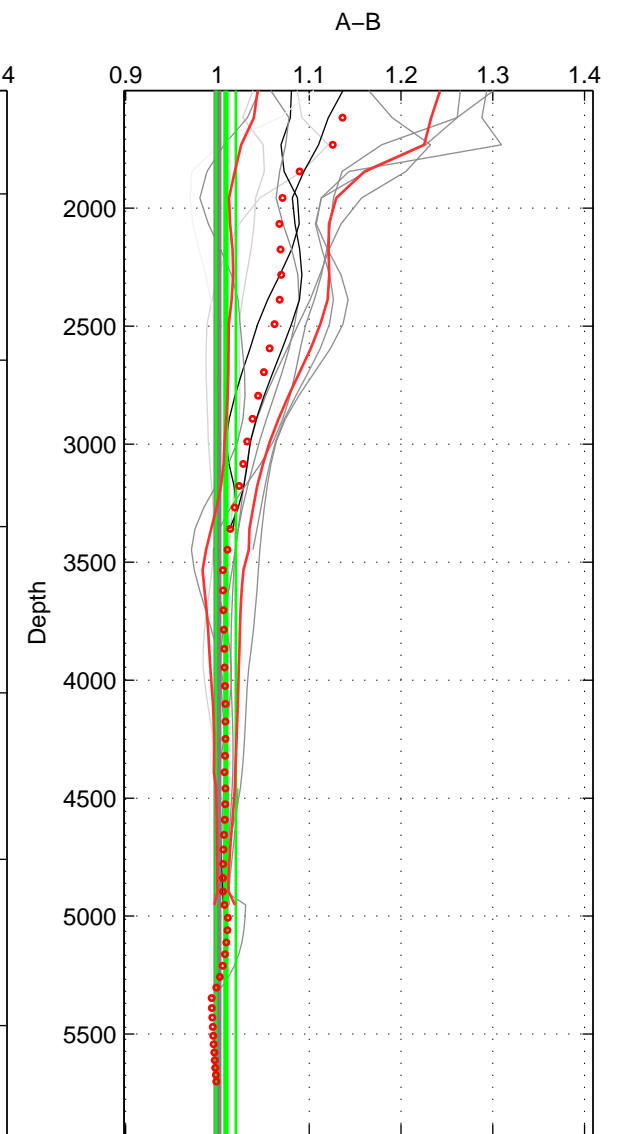

Cruise A (red). Date: May 1993 Cruisename: 558-49HH19930513
 Cruise B (blue). Date: Jun 2001 Cruisename: 591-49NZ20010604

*** "Favourite" values are means of spaces 1 2 3.

	Offset	O.StDev	Ratio	R.Stdev	Rating
SIGMA:	2.882	1.554	1.021	0.011	5
THETA:	1.962	1.528	1.013	0.011	5
DEPTH:	1.567	1.749	1.009	0.011	5
FAV.:	2.137	1.610	1.015	0.011	5

Profiles of A: 7
 Profiles of B: 5
 Diff profs : 11
 WMoffset (A-B): 2.8816
 WMoffset stdev: 1.5543
 WMratio (A/B): 1.0209
 WMratio stdev: 0.011322

Quality (1-5): 5

Profiles of A: 7
 Profiles of B: 5
 Diff profs : 11
 WMoffset (A-B): 1.9623
 WMoffset stdev: 1.5277
 WMratio (A/B): 1.0134
 WMratio stdev: 0.010881

Quality (1-5): 5

Profiles of A: 7
 Profiles of B: 5
 Diff profs : 11
 WMoffset (A-B): 1.5671
 WMoffset stdev: 1.7487
 WMratio (A/B): 1.0093
 WMratio stdev: 0.01086

Quality (1-5): 5