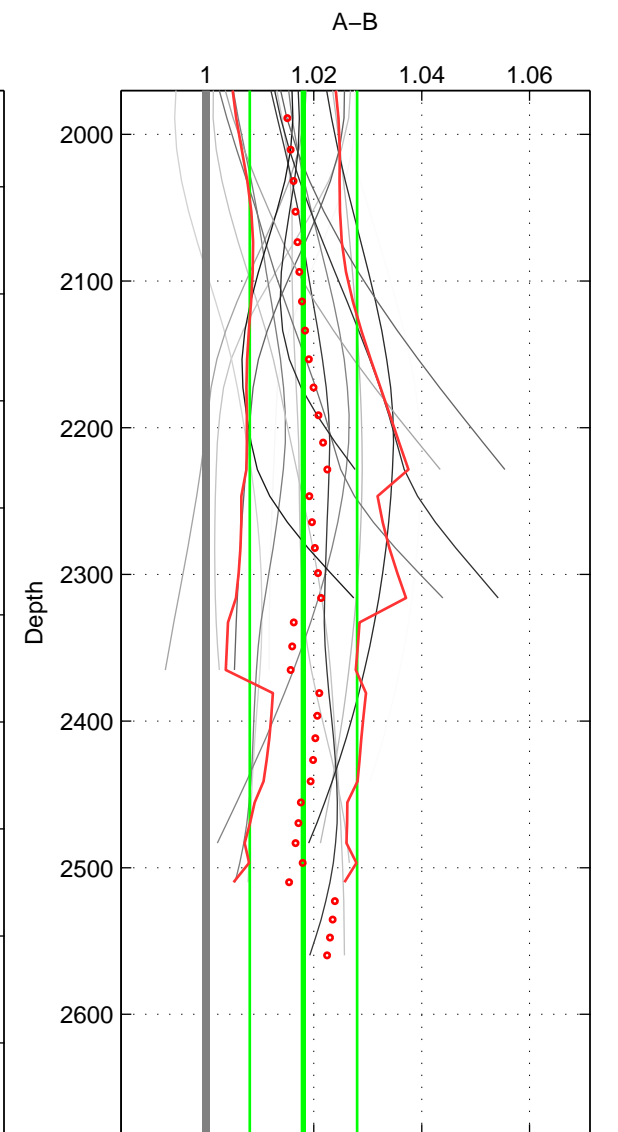

Cruise A (red). Date: Aug 1994 Cruisename: 90-58JH19940723
 Cruise B (blue). Date: Aug 1993 Cruisename: 251-33MW19930704.1

*** "Favourite" values are means of spaces 1 2 3.

	Offset	O.StDev	Ratio	R.Stdev	Rating
SIGMA:	5.543	1.510	1.021	0.006	4
THETA:	5.567	1.727	1.021	0.007	4
DEPTH:	4.811	2.643	1.018	0.010	4
FAV. :	5.307	1.960	1.020	0.007	4

Profiles of A: 6
 Profiles of B: 4
 Diff profs : 19
 WMoffset (A-B): 5.5427
 WMoffset stdev: 1.5103
 WMratio (A/B): 1.0207
 WMratio stdev: 0.0056836

Quality (1-5): 4

Profiles of A: 6
 Profiles of B: 4
 Diff profs : 19
 WMoffset (A-B): 5.5674
 WMoffset stdev: 1.7271
 WMratio (A/B): 1.0208
 WMratio stdev: 0.0065006

Quality (1-5): 4

Profiles of A: 6
 Profiles of B: 4
 Diff profs : 19
 WMoffset (A-B): 4.8107
 WMoffset stdev: 2.6435
 WMratio (A/B): 1.0181
 WMratio stdev: 0.0099618

Quality (1-5): 4