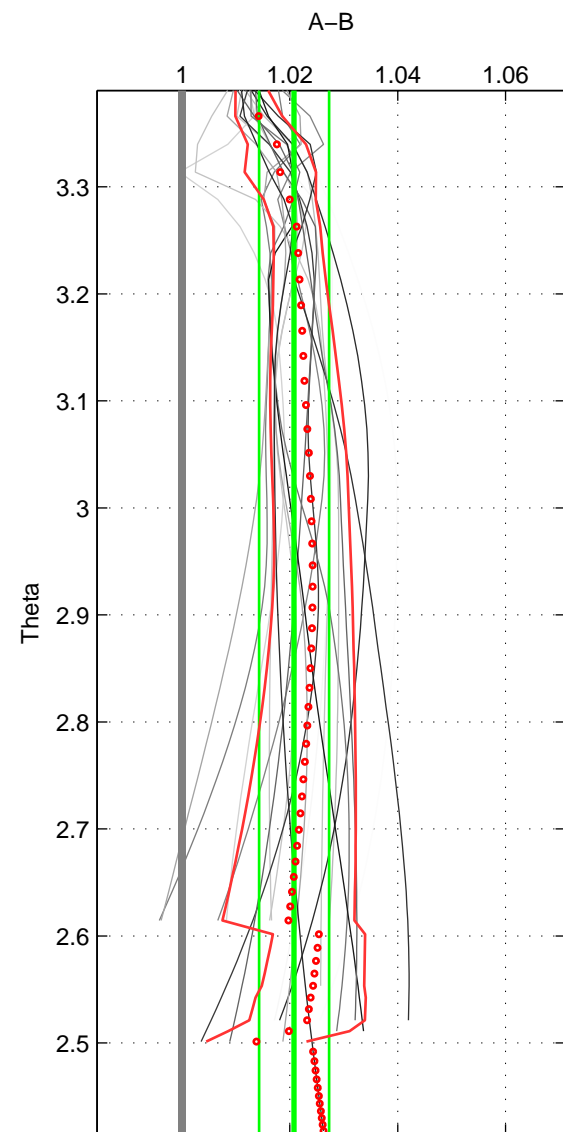

Cruise A (red). Date: Aug 1994 Cruisename: 90-58JH19940723
 Cruise B (blue). Date: Aug 1993 Cruisename: 251-33MW19930704.1

*** "Favourite" values are means of spaces 1 2 3.

	Offset	O.StDev	Ratio	R.Stdev	Rating
SIGMA:	5.543	1.510	1.021	0.006	4
THETA:	5.567	1.727	1.021	0.007	4
DEPTH:	4.811	2.643	1.018	0.010	4
FAV. :	5.307	1.960	1.020	0.007	4

Profiles of A: 6
 Profiles of B: 4
 Diff profs : 19
 WMoffset (A-B): 5.5427
 WMoffset stdev: 1.5103
 WMratio (A/B): 1.0207
 WMratio stdev: 0.0056836

Quality (1-5): 4

Profiles of A: 6
 Profiles of B: 4
 Diff profs : 19
 WMoffset (A-B): 5.5674
 WMoffset stdev: 1.7271
 WMratio (A/B): 1.0208
 WMratio stdev: 0.0065006

Quality (1-5): 4

Profiles of A: 6
 Profiles of B: 4
 Diff profs : 19
 WMoffset (A-B): 4.8107
 WMoffset stdev: 2.6435
 WMratio (A/B): 1.0181
 WMratio stdev: 0.0099618

Quality (1-5): 4