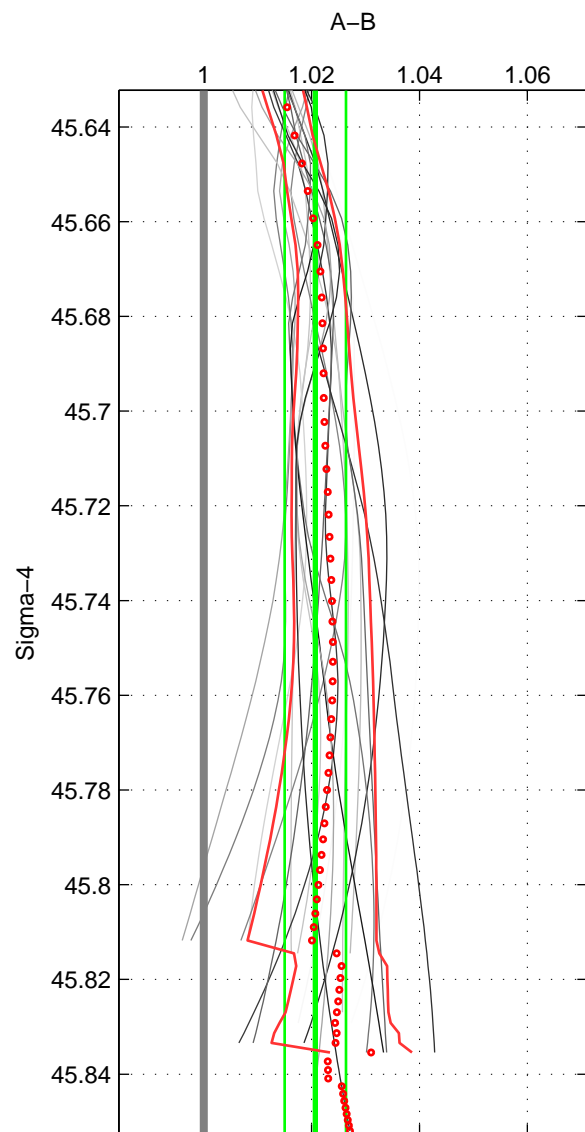

Cruise A (red). Date: Aug 1994 Cruisename: 90-58JH19940723
 Cruise B (blue). Date: Aug 1993 Cruisename: 251-33MW19930704.1

*** "Favourite" values are means of spaces 1 2 3.

	Offset	O.StDev	Ratio	R.Stdev	Rating
SIGMA:	5.543	1.510	1.021	0.006	4
THETA:	5.567	1.727	1.021	0.007	4
DEPTH:	4.811	2.643	1.018	0.010	4
FAV. :	5.307	1.960	1.020	0.007	4

Profiles of A: 6
 Profiles of B: 4
 Diff profs : 19
 WMoffset (A-B): 5.5427
 WMoffset stdev: 1.5103
 WMratio (A/B): 1.0207
 WMratio stdev: 0.0056836

Quality (1-5): 4

Profiles of A: 6
 Profiles of B: 4
 Diff profs : 19
 WMoffset (A-B): 5.5674
 WMoffset stdev: 1.7271
 WMratio (A/B): 1.0208
 WMratio stdev: 0.0065006

Quality (1-5): 4

Profiles of A: 6
 Profiles of B: 4
 Diff profs : 19
 WMoffset (A-B): 4.8107
 WMoffset stdev: 2.6435
 WMratio (A/B): 1.0181
 WMratio stdev: 0.0099618

Quality (1-5): 4