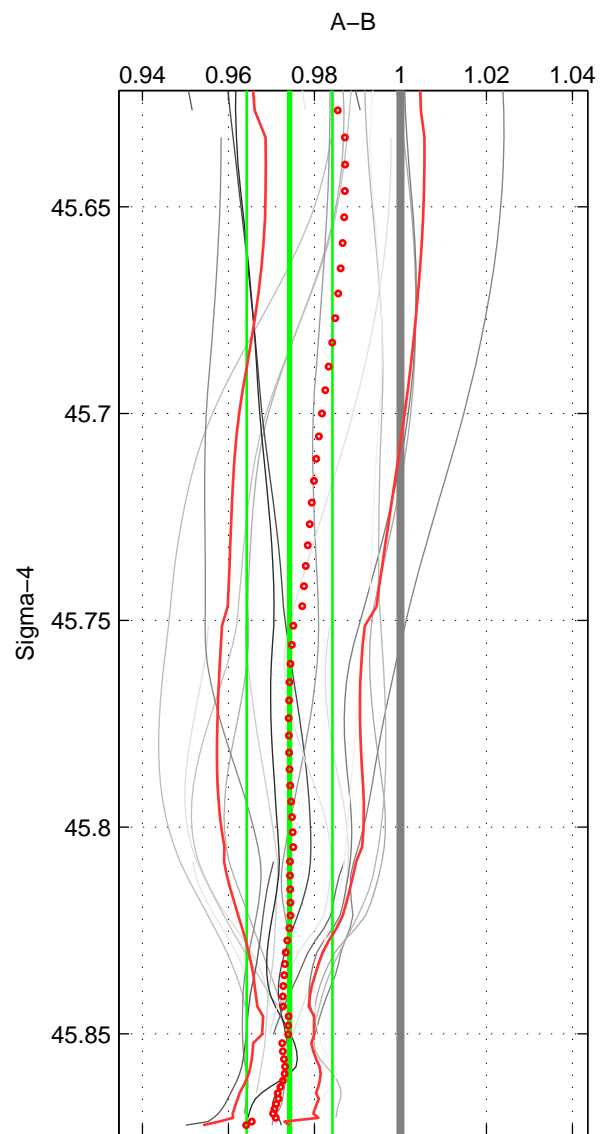

Cruise A (red). Date: Aug 1993 Cruisename: 251-33MW19930704.1

Cruise B (blue). Date: May 2005 Cruisename: 306-74AB20050501

*** "Favourite" values are means of spaces 1 2 3.

	Offset	O.StDev	Ratio	R.Stdev	Rating
SIGMA:	-6.367	2.473	0.974	0.010	5
THETA:	-6.864	2.164	0.972	0.009	5
DEPTH:	-6.945	2.024	0.972	0.008	5
FAV.:	-6.725	2.221	0.973	0.009	5

Profiles of A: 4
 Profiles of B: 6
 Diff profs : 19
 WMoffset (A-B): -6.367
 WMoffset stdev: 2.4735
 WMratio (A/B): 0.97421
 WMratio stdev: 0.0099548

Quality (1-5): 5

Profiles of A: 4
 Profiles of B: 6
 Diff profs : 19
 WMoffset (A-B): -6.864
 WMoffset stdev: 2.1643
 WMratio (A/B): 0.97213
 WMratio stdev: 0.0086733

Quality (1-5): 5

Profiles of A: 4
 Profiles of B: 6
 Diff profs : 19
 WMoffset (A-B): -6.9453
 WMoffset stdev: 2.0242
 WMratio (A/B): 0.97175
 WMratio stdev: 0.0081404

Quality (1-5): 5