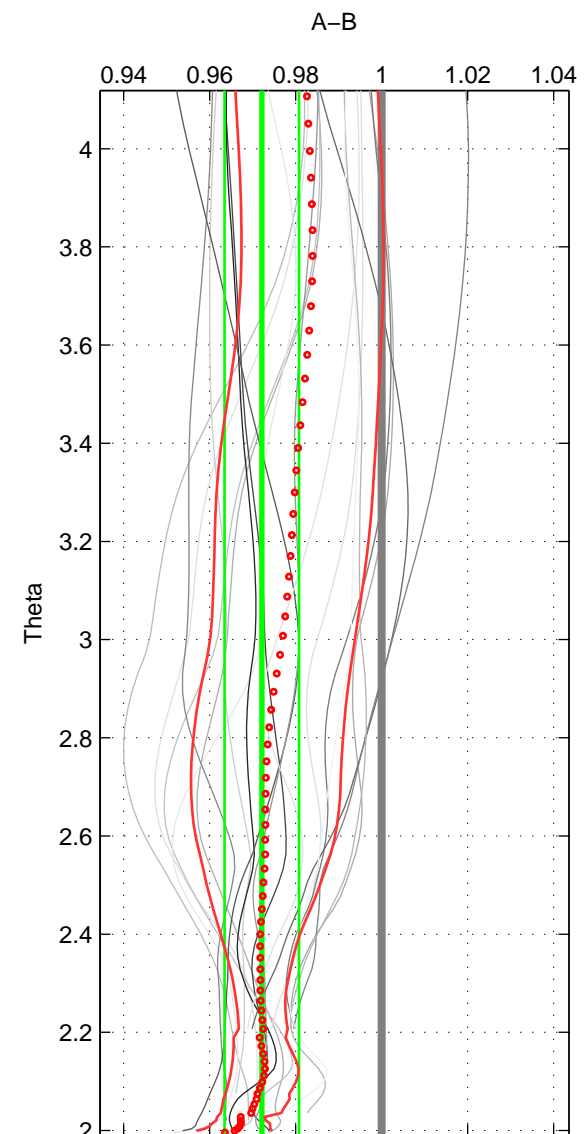

Cruise A (red). Date: Aug 1993 Cruisename: 251-33MW19930704.1

Cruise B (blue). Date: May 2005 Cruisename: 306-74AB20050501

*** "Favourite" values are means of spaces 1 2 3.

	Offset	O.StDev	Ratio	R.Stdev	Rating
SIGMA:	-6.367	2.473	0.974	0.010	5
THETA:	-6.864	2.164	0.972	0.009	5
DEPTH:	-6.945	2.024	0.972	0.008	5
FAV.:	-6.725	2.221	0.973	0.009	5

Profiles of A: 4
 Profiles of B: 6
 Diff profs : 19
 WMoffset (A-B): -6.367
 WMoffset stdev: 2.4735
 WMratio (A/B): 0.97421
 WMratio stdev: 0.0099548

Quality (1-5): 5

Profiles of A: 4
 Profiles of B: 6
 Diff profs : 19
 WMoffset (A-B): -6.864
 WMoffset stdev: 2.1643
 WMratio (A/B): 0.97213
 WMratio stdev: 0.0086733

Quality (1-5): 5

Profiles of A: 4
 Profiles of B: 6
 Diff profs : 19
 WMoffset (A-B): -6.9453
 WMoffset stdev: 2.0242
 WMratio (A/B): 0.97175
 WMratio stdev: 0.0081404

Quality (1-5): 5