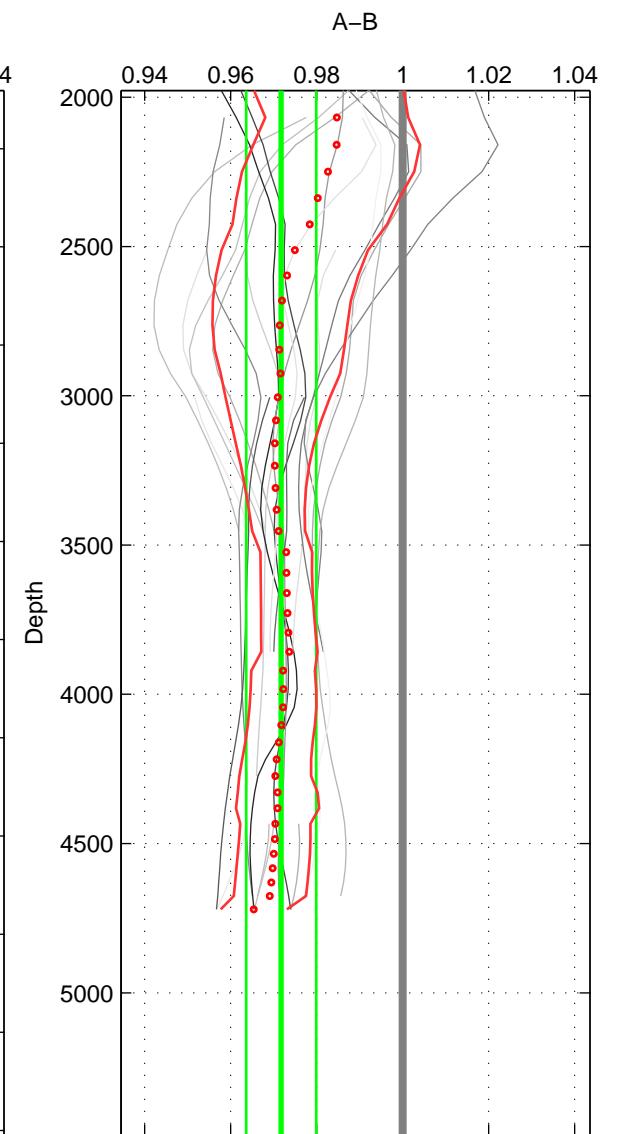

Cruise A (red). Date: Aug 1993 Cruisename: 251-33MW19930704.1

Cruise B (blue). Date: May 2005 Cruisename: 306-74AB20050501

*** "Favourite" values are means of spaces 1 2 3.

	Offset	O.StDev	Ratio	R.Stdev	Rating
SIGMA:	-6.367	2.473	0.974	0.010	5
THETA:	-6.864	2.164	0.972	0.009	5
DEPTH:	-6.945	2.024	0.972	0.008	5
FAV.:	-6.725	2.221	0.973	0.009	5

Profiles of A: 4
 Profiles of B: 6
 Diff profs : 19
 WMoffset (A-B): -6.367
 WMoffset stdev: 2.4735
 WMratio (A/B): 0.97421
 WMratio stdev: 0.0099548

Quality (1-5): 5

Profiles of A: 4
 Profiles of B: 6
 Diff profs : 19
 WMoffset (A-B): -6.864
 WMoffset stdev: 2.1643
 WMratio (A/B): 0.97213
 WMratio stdev: 0.0086733

Quality (1-5): 5

Profiles of A: 4
 Profiles of B: 6
 Diff profs : 19
 WMoffset (A-B): -6.9453
 WMoffset stdev: 2.0242
 WMratio (A/B): 0.97175
 WMratio stdev: 0.0081404

Quality (1-5): 5