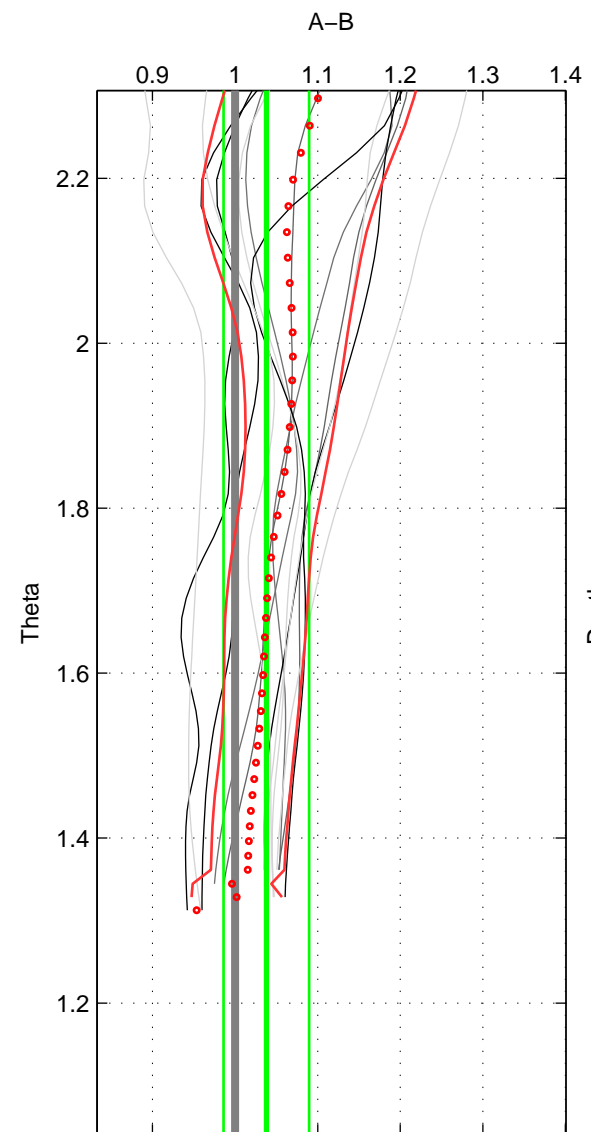

Cruise A (red). Date: Jun 2000 Cruisename: 572-49HO20000621

Cruise B (blue). Date: Jun 2001 Cruisename: 591-49NZ20010604

*** "Favourite" values are means of spaces 1 2.

	Offset	O.StDev	Ratio	R.Stdev	Rating
SIGMA:	2.971	4.015	1.034	0.053	4
THETA:	3.396	4.237	1.038	0.052	4
DEPTH:	2.561	6.246	1.027	0.071	3
FAV.:	3.184	4.126	1.036	0.053	4

Profiles of A: 5
 Profiles of B: 9
 Diff profs : 13
 WMoffset (A-B): 2.9713
 WMoffset stdev: 4.0148
 WMratio (A/B): 1.0336
 WMratio stdev: 0.053244

Quality (1-5): 4

Profiles of A: 5
 Profiles of B: 9
 Diff profs : 13
 WMoffset (A-B): 3.3958
 WMoffset stdev: 4.2372
 WMratio (A/B): 1.0379
 WMratio stdev: 0.051844

Quality (1-5): 4

Profiles of A: 5
 Profiles of B: 9
 Diff profs : 13
 WMoffset (A-B): 2.5612
 WMoffset stdev: 6.2464
 WMratio (A/B): 1.0274
 WMratio stdev: 0.071321

Quality (1-5): 3