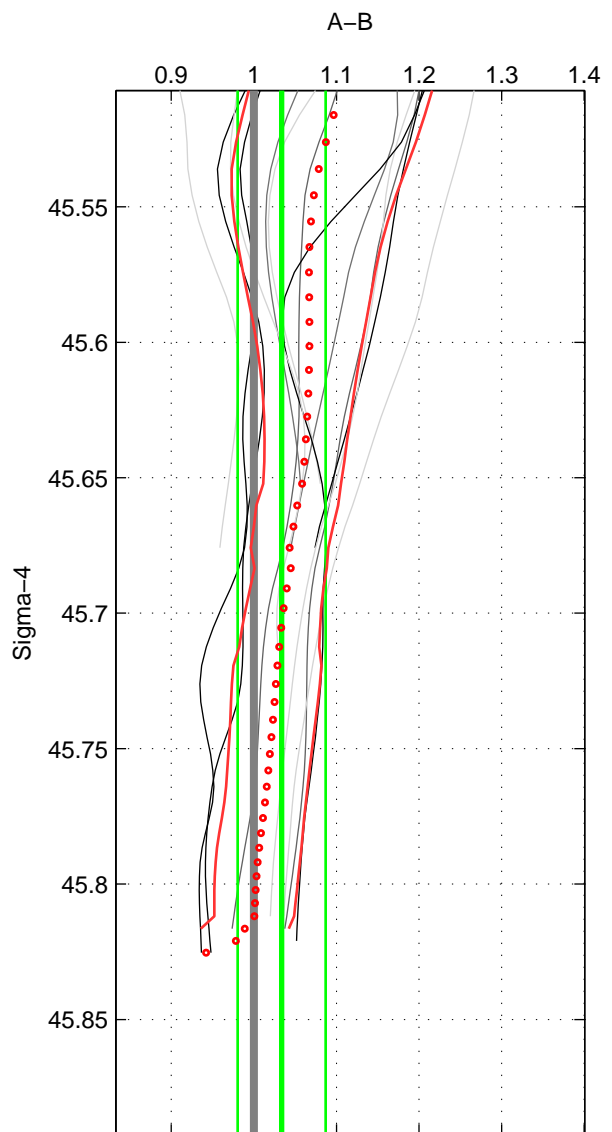

Cruise A (red). Date: Jun 2000 Cruisename: 572-49HO20000621

Cruise B (blue). Date: Jun 2001 Cruisename: 591-49NZ20010604

*** "Favourite" values are means of spaces 1 2.

	Offset	O.StDev	Ratio	R.Stdev	Rating
SIGMA:	2.971	4.015	1.034	0.053	4
THETA:	3.396	4.237	1.038	0.052	4
DEPTH:	2.561	6.246	1.027	0.071	3
FAV.:	3.184	4.126	1.036	0.053	4

Profiles of A: 5
 Profiles of B: 9
 Diff profs : 13
 WMoffset (A-B): 2.9713
 WMoffset stdev: 4.0148
 WMratio (A/B): 1.0336
 WMratio stdev: 0.053244

Quality (1-5): 4

Profiles of A: 5
 Profiles of B: 9
 Diff profs : 13
 WMoffset (A-B): 3.3958
 WMoffset stdev: 4.2372
 WMratio (A/B): 1.0379
 WMratio stdev: 0.051844

Quality (1-5): 4

Profiles of A: 5
 Profiles of B: 9
 Diff profs : 13
 WMoffset (A-B): 2.5612
 WMoffset stdev: 6.2464
 WMratio (A/B): 1.0274
 WMratio stdev: 0.071321

Quality (1-5): 3