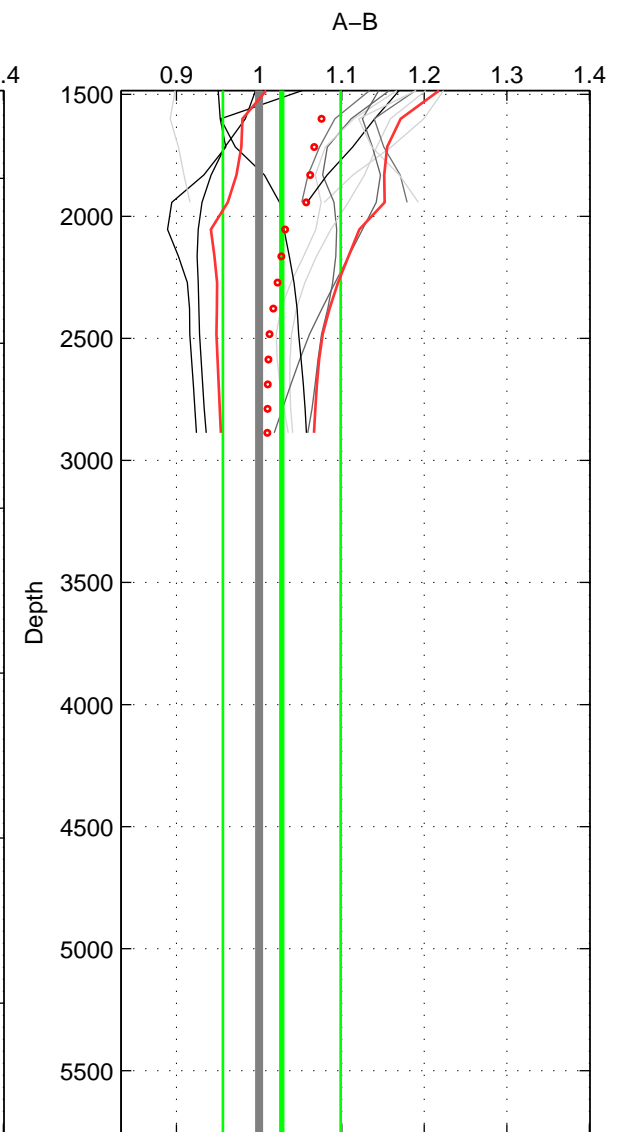

Cruise A (red). Date: Jun 2000 Cruisename: 572-49HO20000621

Cruise B (blue). Date: Jun 2001 Cruisename: 591-49NZ20010604

*** "Favourite" values are means of spaces 1 2.

	Offset	O.StDev	Ratio	R.Stdev	Rating
SIGMA:	2.971	4.015	1.034	0.053	4
THETA:	3.396	4.237	1.038	0.052	4
DEPTH:	2.561	6.246	1.027	0.071	3
FAV.:	3.184	4.126	1.036	0.053	4

Profiles of A: 5
 Profiles of B: 9
 Diff profs : 13
 WMoffset (A-B): 2.9713
 WMoffset stdev: 4.0148
 WMratio (A/B): 1.0336
 WMratio stdev: 0.053244

Quality (1-5): 4

Profiles of A: 5
 Profiles of B: 9
 Diff profs : 13
 WMoffset (A-B): 3.3958
 WMoffset stdev: 4.2372
 WMratio (A/B): 1.0379
 WMratio stdev: 0.051844

Quality (1-5): 4

Profiles of A: 5
 Profiles of B: 9
 Diff profs : 13
 WMoffset (A-B): 2.5612
 WMoffset stdev: 6.2464
 WMratio (A/B): 1.0274
 WMratio stdev: 0.071321

Quality (1-5): 3