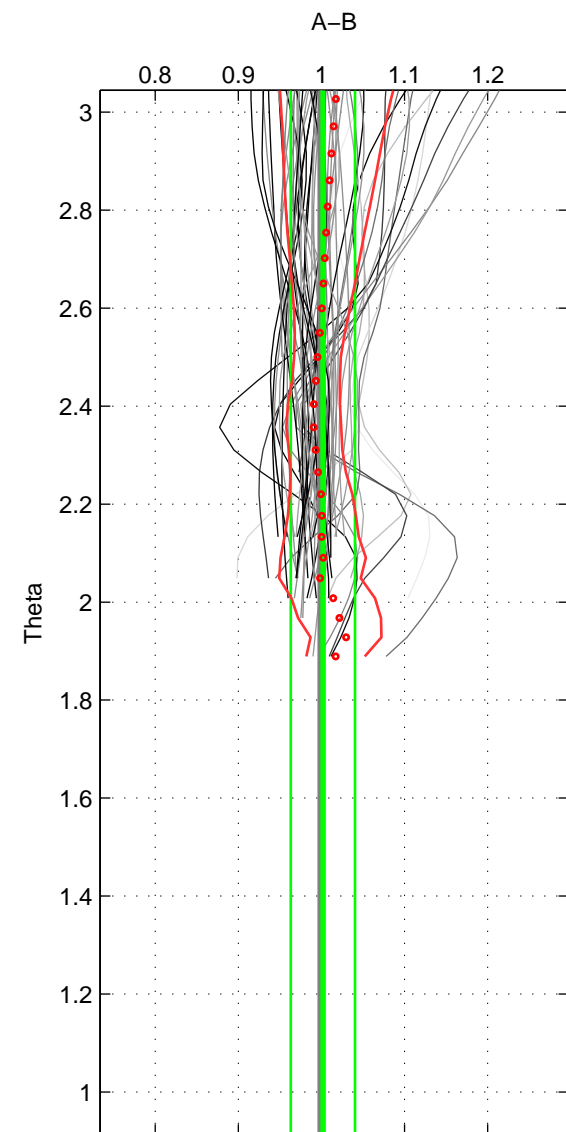

Cruise A (red). Date: Feb 2002 Cruisename: 657-49UF20020117

Cruise B (blue). Date: Oct 1998 Cruisename: 686-49UP19980916

*** "Favourite" values are means of spaces 1 2.

	Offset	O.StDev	Ratio	R.Stdev	Rating
SIGMA:	-0.974	2.715	0.991	0.031	4
THETA:	-0.202	2.952	1.002	0.039	4
DEPTH:	-1.721	0.691	0.978	0.006	3
FAV. :	-0.588	2.833	0.996	0.035	4

Profiles of A: 27
 Profiles of B: 20
 Diff profs : 56
 WMoffset (A-B): -0.97375
 WMoffset stdev: 2.7146
 WMratio (A/B): 0.99125
 WMratio stdev: 0.030746

Quality (1-5): 4

Profiles of A: 27
 Profiles of B: 20
 Diff profs : 56
 WMoffset (A-B): -0.20238
 WMoffset stdev: 2.9519
 WMratio (A/B): 1.0017
 WMratio stdev: 0.038547

Quality (1-5): 4

Profiles of A: 27
 Profiles of B: 20
 Diff profs : 56
 WMoffset (A-B): -1.7212
 WMoffset stdev: 0.69074
 WMratio (A/B): 0.97754
 WMratio stdev: 0.0059751

Quality (1-5): 3

Please note that statistics are bad.