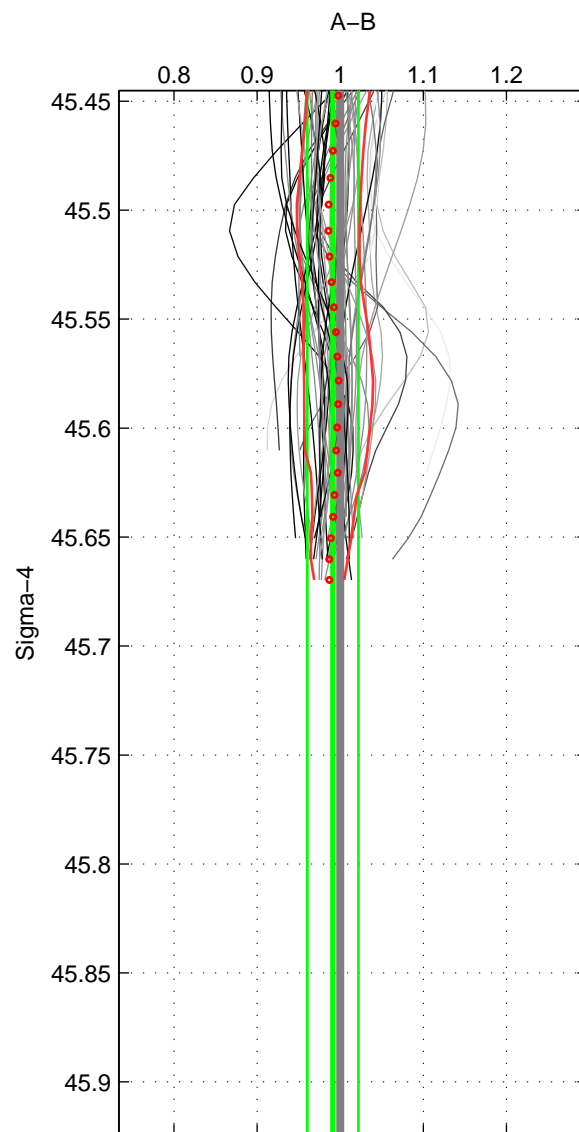

Cruise A (red). Date: Feb 2002 Cruisename: 657-49UF20020117

Cruise B (blue). Date: Oct 1998 Cruisename: 686-49UP19980916

*** "Favourite" values are means of spaces 1 2.

	Offset	O.StDev	Ratio	R.Stdev	Rating
SIGMA:	-0.974	2.715	0.991	0.031	4
THETA:	-0.202	2.952	1.002	0.039	4
DEPTH:	-1.721	0.691	0.978	0.006	3
FAV. :	-0.588	2.833	0.996	0.035	4

Profiles of A: 27
 Profiles of B: 20
 Diff profs : 56
 WMoffset (A-B): -0.97375
 WMoffset stdev: 2.7146
 WMratio (A/B): 0.99125
 WMratio stdev: 0.030746

Quality (1-5): 4

Profiles of A: 27
 Profiles of B: 20
 Diff profs : 56
 WMoffset (A-B): -0.20238
 WMoffset stdev: 2.9519
 WMratio (A/B): 1.0017
 WMratio stdev: 0.038547

Quality (1-5): 4

Profiles of A: 27
 Profiles of B: 20
 Diff profs : 56
 WMoffset (A-B): -1.7212
 WMoffset stdev: 0.69074
 WMratio (A/B): 0.97754
 WMratio stdev: 0.0059751

Quality (1-5): 3

Please note that statistics are bad.