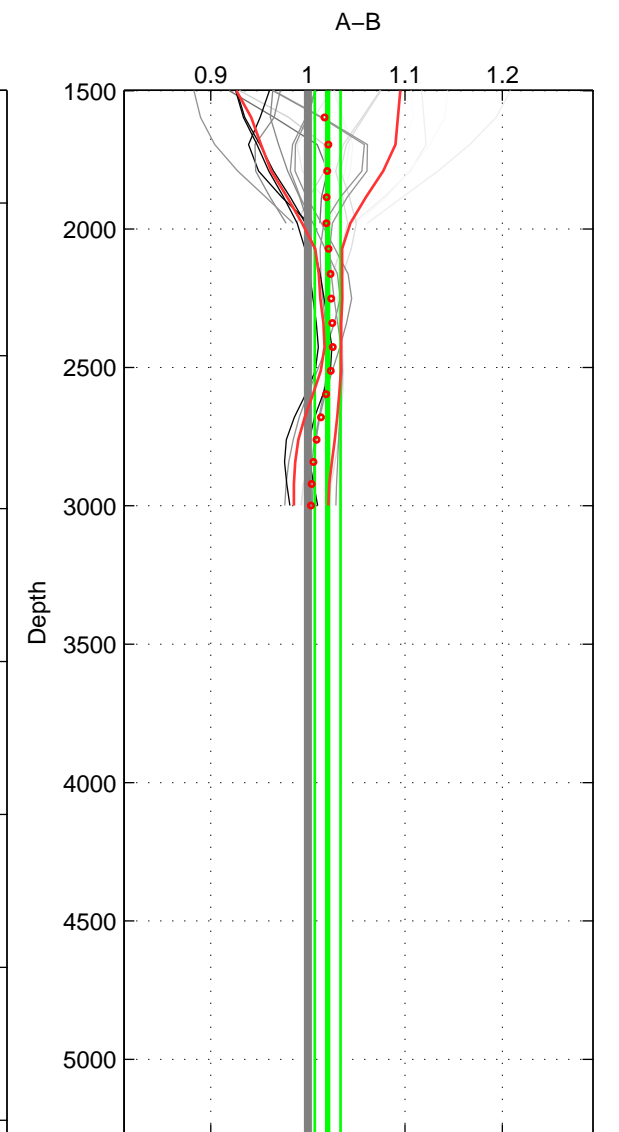

Cruise A (red). Date: Nov 1995 Cruisename: 625-49RY19951115

Cruise B (blue). Date: Feb 2004 Cruisename: 664-49UF20040120

*** "Favourite" values are means of spaces 1 2.

	Offset	O.StDev	Ratio	R.Stdev	Rating
SIGMA:	-1.087	0.899	0.991	0.006	4
THETA:	-0.789	1.299	0.994	0.009	4
DEPTH:	2.565	1.659	1.020	0.013	3
FAV. :	-0.938	1.099	0.993	0.008	4

Profiles of A: 9
 Profiles of B: 6
 Diff profs : 21
 WMoffset (A-B): -1.0874
 WMoffset stdev: 0.89945
 WMratio (A/B): 0.99121
 WMratio stdev: 0.0062766

Quality (1-5): 4

Profiles of A: 9
 Profiles of B: 6
 Diff profs : 21
 WMoffset (A-B): -0.78871
 WMoffset stdev: 1.2992
 WMratio (A/B): 0.99408
 WMratio stdev: 0.0090977

Quality (1-5): 4

Profiles of A: 9
 Profiles of B: 6
 Diff profs : 21
 WMoffset (A-B): 2.5653
 WMoffset stdev: 1.6594
 WMratio (A/B): 1.0203
 WMratio stdev: 0.013183

Quality (1-5): 3