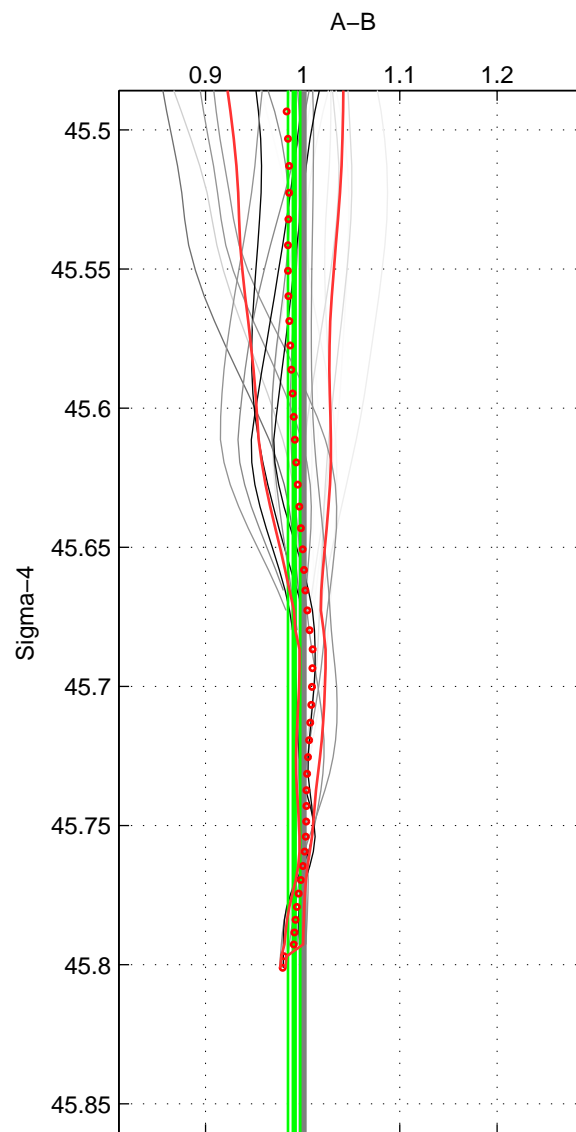

Cruise A (red). Date: Nov 1995 Cruisename: 625-49RY19951115

Cruise B (blue). Date: Feb 2004 Cruisename: 664-49UF20040120

*** "Favourite" values are means of spaces 1 2.

	Offset	O.StDev	Ratio	R.Stdev	Rating
SIGMA:	-1.087	0.899	0.991	0.006	4
THETA:	-0.789	1.299	0.994	0.009	4
DEPTH:	2.565	1.659	1.020	0.013	3
FAV. :	-0.938	1.099	0.993	0.008	4

Profiles of A: 9
 Profiles of B: 6
 Diff profs : 21
 WMoffset (A-B): -1.0874
 WMoffset stdev: 0.89945
 WMratio (A/B): 0.99121
 WMratio stdev: 0.0062766

Quality (1-5): 4

Profiles of A: 9
 Profiles of B: 6
 Diff profs : 21
 WMoffset (A-B): -0.78871
 WMoffset stdev: 1.2992
 WMratio (A/B): 0.99408
 WMratio stdev: 0.0090977

Quality (1-5): 4

Profiles of A: 9
 Profiles of B: 6
 Diff profs : 21
 WMoffset (A-B): 2.5653
 WMoffset stdev: 1.6594
 WMratio (A/B): 1.0203
 WMratio stdev: 0.013183

Quality (1-5): 3