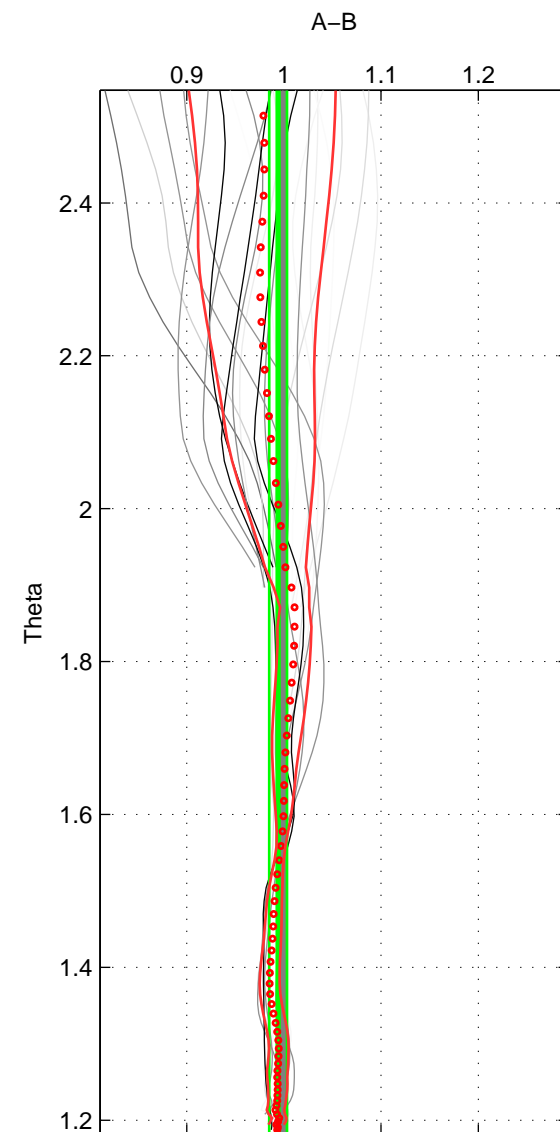

Cruise A (red). Date: Nov 1995 Cruisename: 625-49RY19951115

Cruise B (blue). Date: Feb 2004 Cruisename: 664-49UF20040120

*** "Favourite" values are means of spaces 1 2.

	Offset	O.StDev	Ratio	R.Stdev	Rating
SIGMA:	-1.087	0.899	0.991	0.006	4
THETA:	-0.789	1.299	0.994	0.009	4
DEPTH:	2.565	1.659	1.020	0.013	3
FAV. :	-0.938	1.099	0.993	0.008	4

Profiles of A: 9
 Profiles of B: 6
 Diff profs : 21
 WMoffset (A-B): -1.0874
 WMoffset stdev: 0.89945
 WMratio (A/B): 0.99121
 WMratio stdev: 0.0062766

Quality (1-5): 4

Profiles of A: 9
 Profiles of B: 6
 Diff profs : 21
 WMoffset (A-B): -0.78871
 WMoffset stdev: 1.2992
 WMratio (A/B): 0.99408
 WMratio stdev: 0.0090977

Quality (1-5): 4

Profiles of A: 9
 Profiles of B: 6
 Diff profs : 21
 WMoffset (A-B): 2.5653
 WMoffset stdev: 1.6594
 WMratio (A/B): 1.0203
 WMratio stdev: 0.013183

Quality (1-5): 3