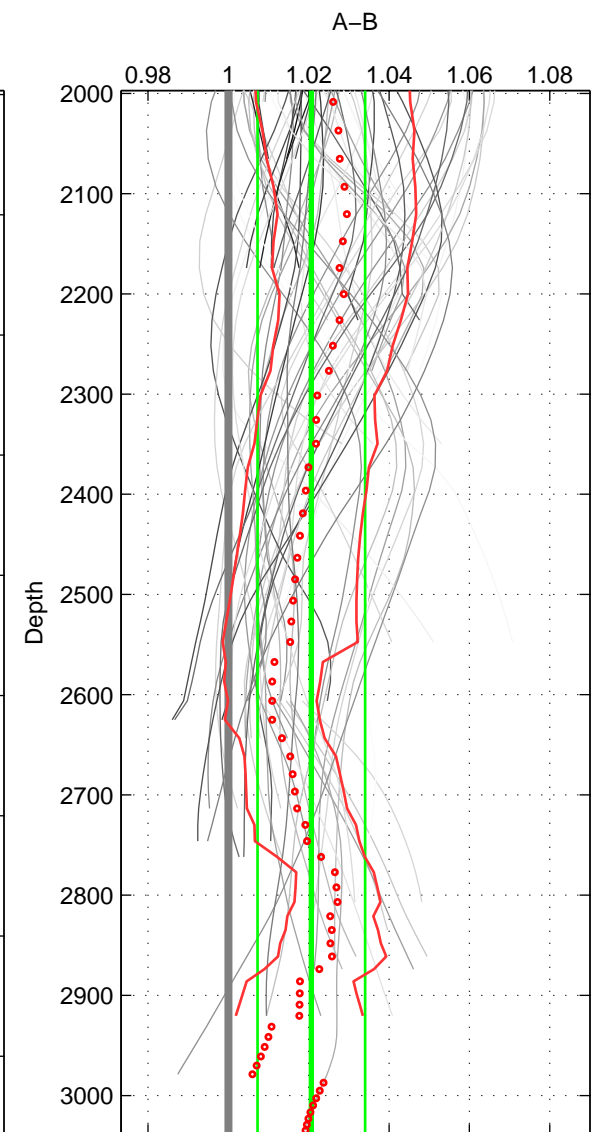

Cruise A (red). Date: Jul 2001 Cruisename: 161-06MT20010717

Cruise B (blue). Date: Oct 2000 Cruisename: 285-64PE20000926

*** "Favourite" values are means of spaces 1 2 3.

	Offset	O.StDev	Ratio	R.Stdev	Rating
SIGMA:	4.793	3.727	1.018	0.014	4
THETA:	4.862	3.909	1.018	0.015	4
DEPTH:	5.547	3.548	1.021	0.013	4
FAV.:	5.067	3.728	1.019	0.014	4

Profiles of A: 14
 Profiles of B: 12
 Diff profs : 78
 WMoffset (A-B): 4.7933
 WMoffset stdev: 3.7272
 WMratio (A/B): 1.0177
 WMratio stdev: 0.013937

Quality (1-5): 4

Profiles of A: 14
 Profiles of B: 12
 Diff profs : 78
 WMoffset (A-B): 4.8625
 WMoffset stdev: 3.9089
 WMratio (A/B): 1.018
 WMratio stdev: 0.014621

Quality (1-5): 4

Profiles of A: 14
 Profiles of B: 12
 Diff profs : 77
 WMoffset (A-B): 5.5467
 WMoffset stdev: 3.5481
 WMratio (A/B): 1.0207
 WMratio stdev: 0.013373

Quality (1-5): 4