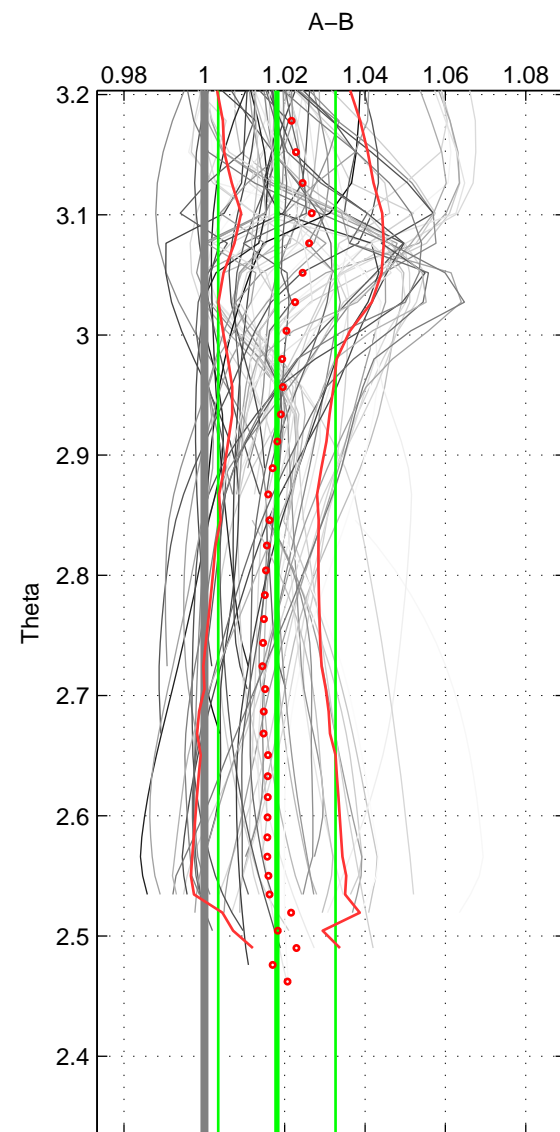

Cruise A (red). Date: Jul 2001 Cruisename: 161-06MT20010717

Cruise B (blue). Date: Oct 2000 Cruisename: 285-64PE20000926

*** "Favourite" values are means of spaces 1 2 3.

	Offset	O.StDev	Ratio	R.Stdev	Rating
SIGMA:	4.793	3.727	1.018	0.014	4
THETA:	4.862	3.909	1.018	0.015	4
DEPTH:	5.547	3.548	1.021	0.013	4
FAV.:	5.067	3.728	1.019	0.014	4

Profiles of A: 14
 Profiles of B: 12
 Diff profs : 78
 WMoffset (A-B): 4.7933
 WMoffset stdev: 3.7272
 WMratio (A/B): 1.0177
 WMratio stdev: 0.013937

Quality (1-5): 4

Profiles of A: 14
 Profiles of B: 12
 Diff profs : 78
 WMoffset (A-B): 4.8625
 WMoffset stdev: 3.9089
 WMratio (A/B): 1.018
 WMratio stdev: 0.014621

Quality (1-5): 4

Profiles of A: 14
 Profiles of B: 12
 Diff profs : 77
 WMoffset (A-B): 5.5467
 WMoffset stdev: 3.5481
 WMratio (A/B): 1.0207
 WMratio stdev: 0.013373

Quality (1-5): 4