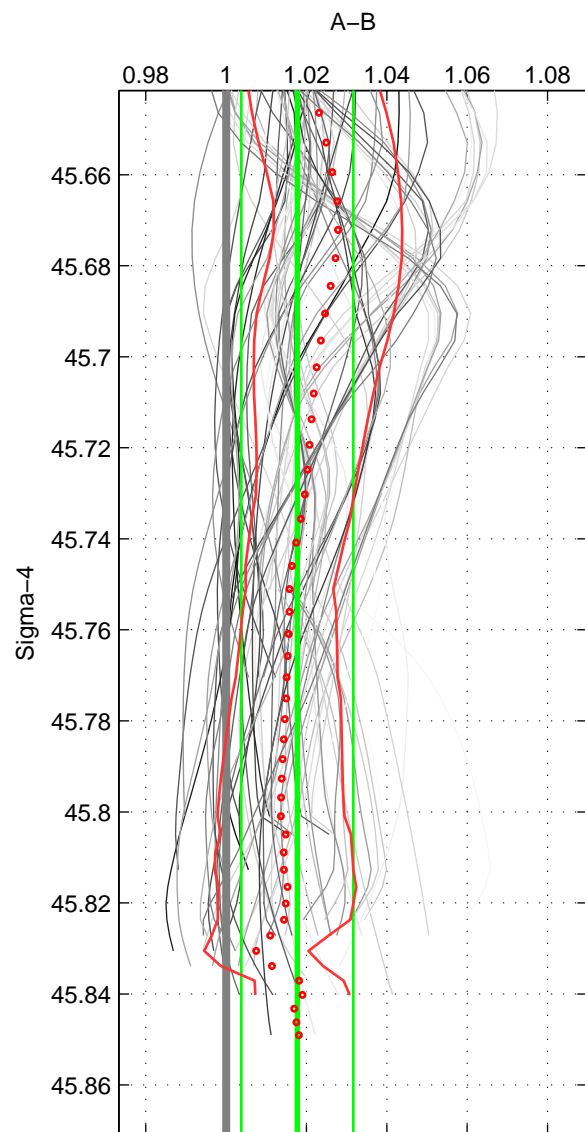

Cruise A (red). Date: Jul 2001 Cruisename: 161-06MT20010717

Cruise B (blue). Date: Oct 2000 Cruisename: 285-64PE20000926

*** "Favourite" values are means of spaces 1 2 3.

	Offset	O.StDev	Ratio	R.Stdev	Rating
SIGMA:	4.793	3.727	1.018	0.014	4
THETA:	4.862	3.909	1.018	0.015	4
DEPTH:	5.547	3.548	1.021	0.013	4
FAV.:	5.067	3.728	1.019	0.014	4

Profiles of A: 14
 Profiles of B: 12
 Diff profs : 78
 WMoffset (A-B): 4.7933
 WMoffset stdev: 3.7272
 WMratio (A/B): 1.0177
 WMratio stdev: 0.013937

Quality (1-5): 4

Profiles of A: 14
 Profiles of B: 12
 Diff profs : 78
 WMoffset (A-B): 4.8625
 WMoffset stdev: 3.9089
 WMratio (A/B): 1.018
 WMratio stdev: 0.014621

Quality (1-5): 4

Profiles of A: 14
 Profiles of B: 12
 Diff profs : 77
 WMoffset (A-B): 5.5467
 WMoffset stdev: 3.5481
 WMratio (A/B): 1.0207
 WMratio stdev: 0.013373

Quality (1-5): 4