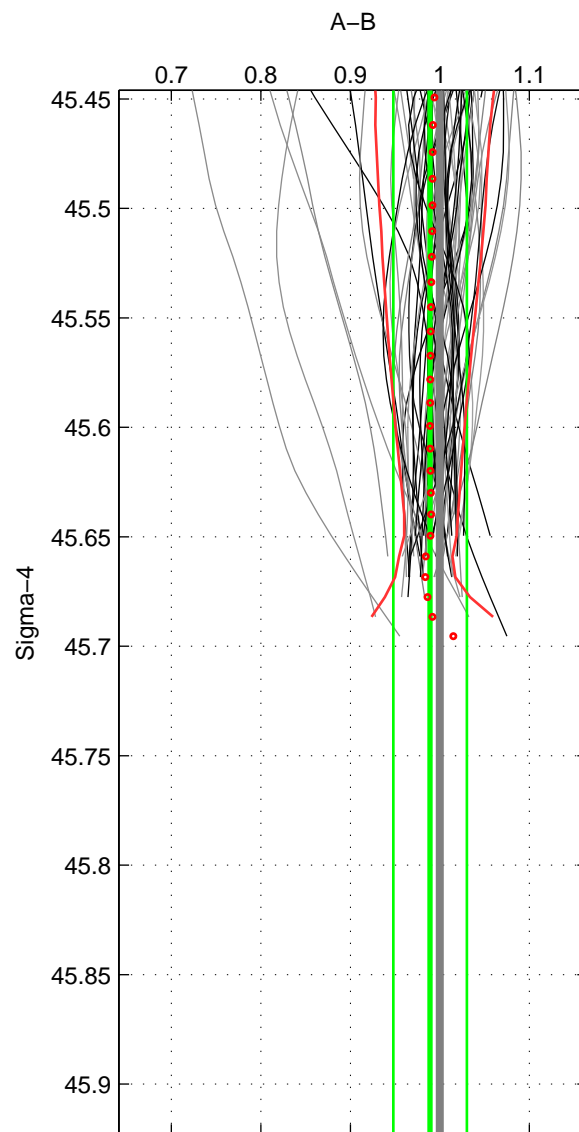

Cruise A (red). Date: Feb 2003 Cruisename: 660-49UF20030225

Cruise B (blue). Date: Jul 2008 Cruisename: 678-49UF20080617

*** "Favourite" values are those of space 2.

	Offset	O.StDev	Ratio	R.Stdev	Rating
SIGMA:	-0.853	3.658	0.989	0.041	4
THETA:	-1.303	4.285	0.982	0.054	5
DEPTH:	-0.758	0.147	0.991	0.003	3
FAV. :	-1.303	4.285	0.982	0.054	5

Profiles of A: 42
 Profiles of B: 27
 Diff profs : 63
 WMoffset (A-B): -0.8532
 WMoffset stdev: 3.6579
 WMratio (A/B): 0.98908
 WMratio stdev: 0.041103

Quality (1-5): 4

Profiles of A: 42
 Profiles of B: 27
 Diff profs : 63
 WMoffset (A-B): -1.3035
 WMoffset stdev: 4.2854
 WMratio (A/B): 0.9824
 WMratio stdev: 0.054401

Quality (1-5): 5

Profiles of A: 42
 Profiles of B: 27
 Diff profs : 63
 WMoffset (A-B): -0.75815
 WMoffset stdev: 0.14691
 WMratio (A/B): 0.991
 WMratio stdev: 0.0030092

Quality (1-5): 3

Please note that statistics are bad.