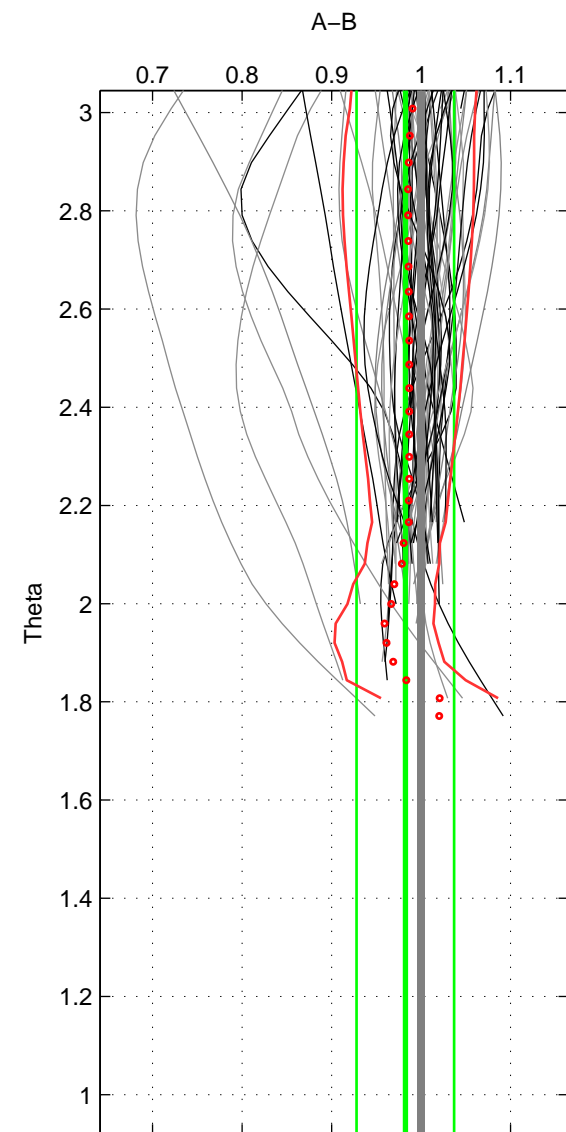

Cruise A (red). Date: Feb 2003 Cruisename: 660-49UF20030225

Cruise B (blue). Date: Jul 2008 Cruisename: 678-49UF20080617

*** "Favourite" values are those of space 2.

	Offset	O.StDev	Ratio	R.Stdev	Rating
SIGMA:	-0.853	3.658	0.989	0.041	4
THETA:	-1.303	4.285	0.982	0.054	5
DEPTH:	-0.758	0.147	0.991	0.003	3
FAV. :	-1.303	4.285	0.982	0.054	5

Profiles of A: 42
 Profiles of B: 27
 Diff profs : 63
 WMoffset (A-B): -0.8532
 WMoffset stdev: 3.6579
 WMratio (A/B): 0.98908
 WMratio stdev: 0.041103

Quality (1-5): 4

Profiles of A: 42
 Profiles of B: 27
 Diff profs : 63
 WMoffset (A-B): -1.3035
 WMoffset stdev: 4.2854
 WMratio (A/B): 0.9824
 WMratio stdev: 0.054401

Quality (1-5): 5

Profiles of A: 42
 Profiles of B: 27
 Diff profs : 63
 WMoffset (A-B): -0.75815
 WMoffset stdev: 0.14691
 WMratio (A/B): 0.991
 WMratio stdev: 0.0030092

Quality (1-5): 3

Please note that statistics are bad.