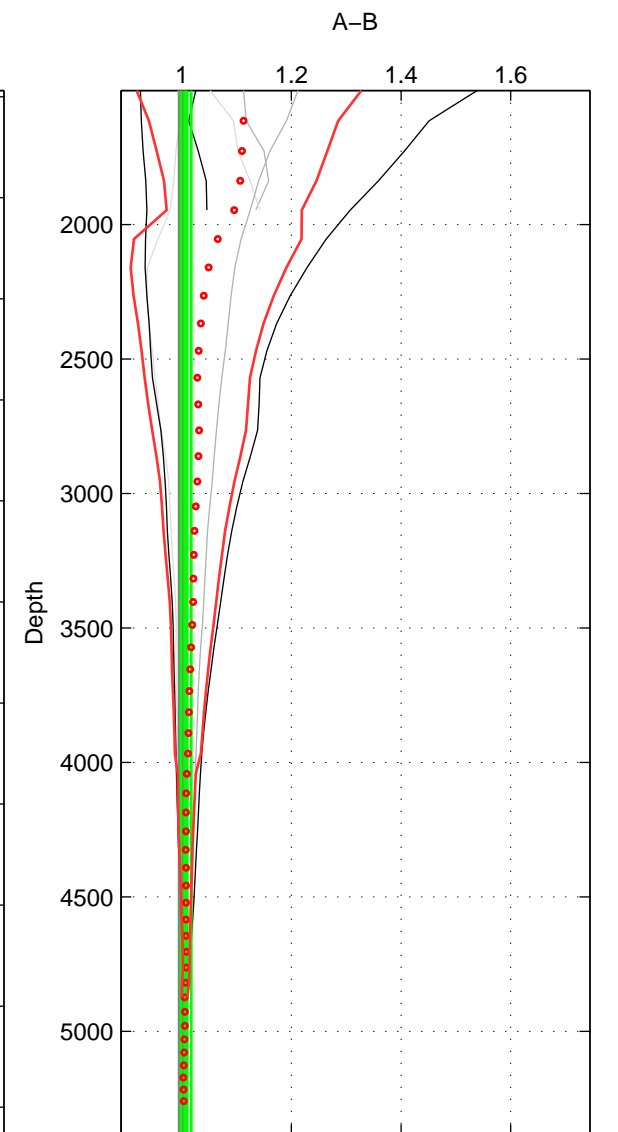

Cruise A (red). Date: Mar 2005 Cruisename: 604-49NZ20050228

Cruise B (blue). Date: Oct 2008 Cruisename: 615-49NZ20081011

*** "Favourite" values are means of spaces 1 2.

	Offset	O.StDev	Ratio	R.Stdev	Rating
SIGMA:	-0.018	0.176	1.000	0.001	5
THETA:	0.243	0.182	1.002	0.001	5
DEPTH:	1.239	1.556	1.008	0.010	4
FAV.:	0.113	0.179	1.001	0.001	5

Profiles of A: 3
 Profiles of B: 7
 Diff profs : 7
 WMoffset (A-B): -0.0179
 WMoffset stdev: 0.17645
 WMratio (A/B): 0.99992
 WMratio stdev: 0.0011535

Quality (1-5): 5

Profiles of A: 3
 Profiles of B: 7
 Diff profs : 7
 WMoffset (A-B): 0.24322
 WMoffset stdev: 0.18215
 WMratio (A/B): 1.0017
 WMratio stdev: 0.0011721

Quality (1-5): 5

Profiles of A: 3
 Profiles of B: 7
 Diff profs : 7
 WMoffset (A-B): 1.2388
 WMoffset stdev: 1.5563
 WMratio (A/B): 1.0079
 WMratio stdev: 0.009543

Quality (1-5): 4