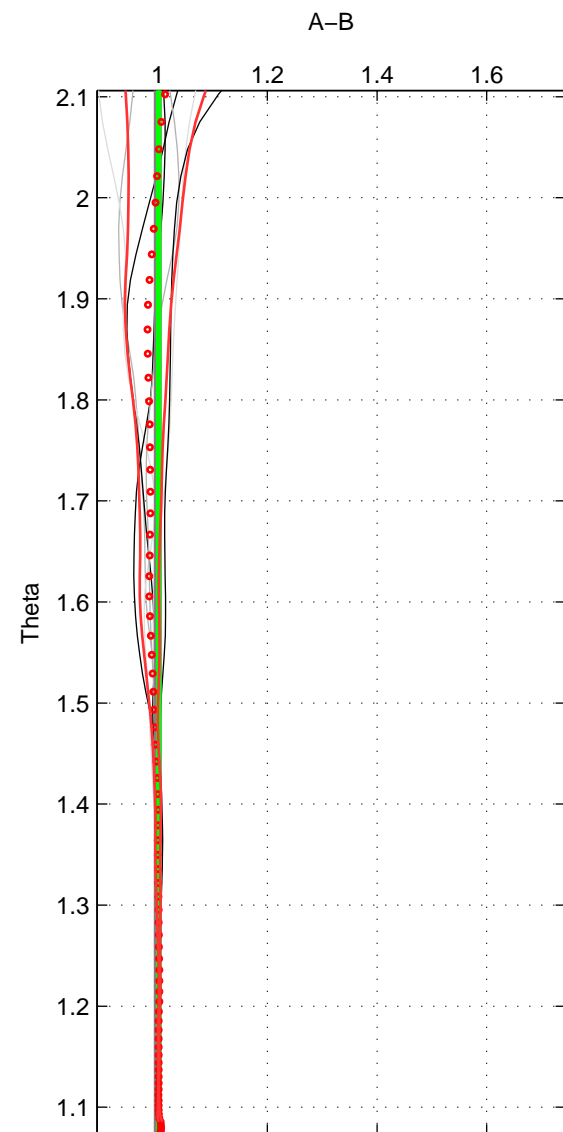

Cruise A (red). Date: Mar 2005 Cruisename: 604-49NZ20050228

Cruise B (blue). Date: Oct 2008 Cruisename: 615-49NZ20081011

*** "Favourite" values are means of spaces 1 2.

	Offset	O.StDev	Ratio	R.Stdev	Rating
SIGMA:	-0.018	0.176	1.000	0.001	5
THETA:	0.243	0.182	1.002	0.001	5
DEPTH:	1.239	1.556	1.008	0.010	4
FAV.:	0.113	0.179	1.001	0.001	5

Profiles of A: 3
 Profiles of B: 7
 Diff profs : 7
 WMoffset (A-B): -0.0179
 WMoffset stdev: 0.17645
 WMratio (A/B): 0.99992
 WMratio stdev: 0.0011535

Quality (1-5): 5

Profiles of A: 3
 Profiles of B: 7
 Diff profs : 7
 WMoffset (A-B): 0.24322
 WMoffset stdev: 0.18215
 WMratio (A/B): 1.0017
 WMratio stdev: 0.0011721

Quality (1-5): 5

Profiles of A: 3
 Profiles of B: 7
 Diff profs : 7
 WMoffset (A-B): 1.2388
 WMoffset stdev: 1.5563
 WMratio (A/B): 1.0079
 WMratio stdev: 0.009543

Quality (1-5): 4