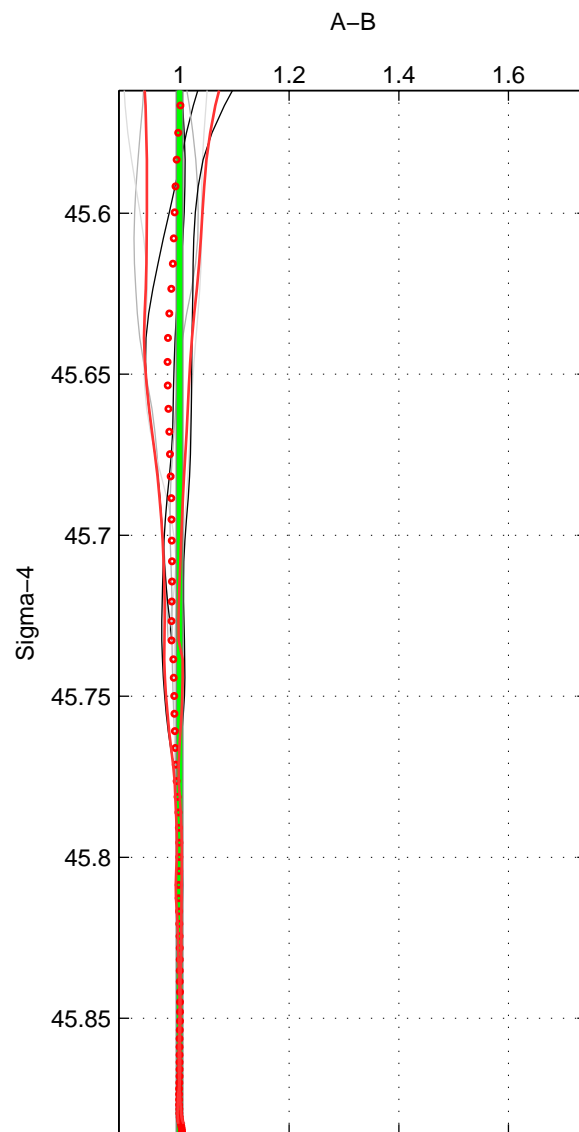

Cruise A (red). Date: Mar 2005 Cruisename: 604-49NZ20050228

Cruise B (blue). Date: Oct 2008 Cruisename: 615-49NZ20081011

*** "Favourite" values are means of spaces 1 2.

	Offset	O.StDev	Ratio	R.Stdev	Rating
SIGMA:	-0.018	0.176	1.000	0.001	5
THETA:	0.243	0.182	1.002	0.001	5
DEPTH:	1.239	1.556	1.008	0.010	4
FAV.:	0.113	0.179	1.001	0.001	5

Profiles of A: 3
 Profiles of B: 7
 Diff profs : 7
 WMoffset (A-B): -0.0179
 WMoffset stdev: 0.17645
 WMratio (A/B): 0.99992
 WMratio stdev: 0.0011535

Quality (1-5): 5

Profiles of A: 3
 Profiles of B: 7
 Diff profs : 7
 WMoffset (A-B): 0.24322
 WMoffset stdev: 0.18215
 WMratio (A/B): 1.0017
 WMratio stdev: 0.0011721

Quality (1-5): 5

Profiles of A: 3
 Profiles of B: 7
 Diff profs : 7
 WMoffset (A-B): 1.2388
 WMoffset stdev: 1.5563
 WMratio (A/B): 1.0079
 WMratio stdev: 0.009543

Quality (1-5): 4