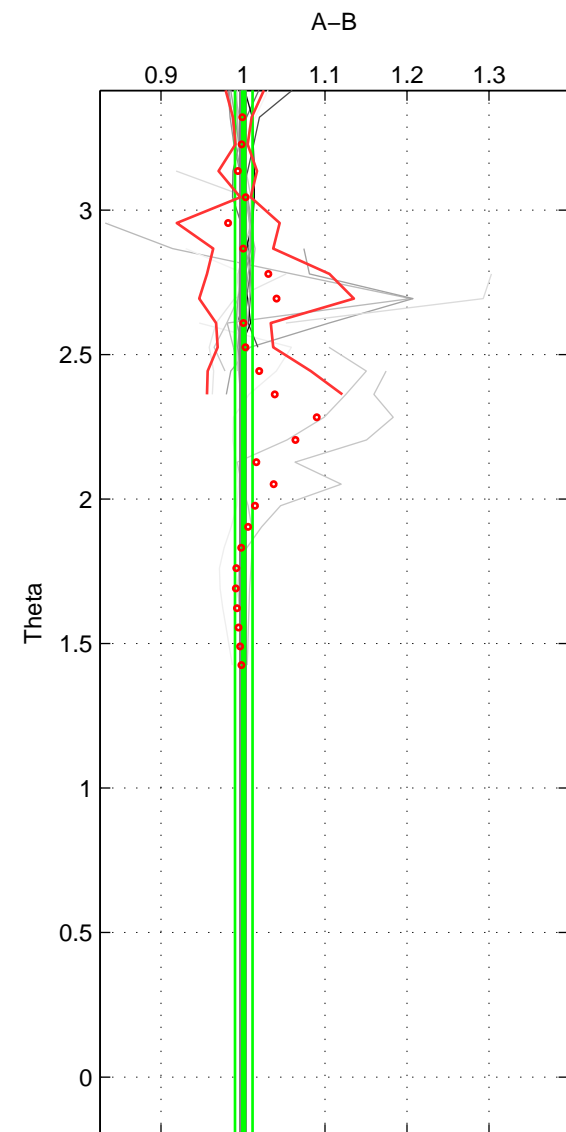

Cruise A (red). Date: Mar 2002 Cruisename: 213-29HE20020304

Cruise B (blue). Date: Aug 1988 Cruisename: 225-316N19871123.1

*** "Favourite" values are means of spaces 1 2.

	Offset	O.StDev	Ratio	R.Stdev	Rating
SIGMA:	-0.412	4.757	0.999	0.022	4
THETA:	0.229	2.680	1.001	0.011	4
DEPTH:	-0.458	0.741	0.999	0.003	3
FAV.:	-0.092	3.719	1.000	0.016	4

Profiles of A: 6
 Profiles of B: 20
 Diff profs : 20
 WMoffset (A-B): -0.41168
 WMoffset stdev: 4.7567
 WMratio (A/B): 0.99871
 WMratio stdev: 0.021632

Quality (1-5): 4

Profiles of A: 6
 Profiles of B: 20
 Diff profs : 20
 WMoffset (A-B): 0.22863
 WMoffset stdev: 2.6805
 WMratio (A/B): 1.001
 WMratio stdev: 0.010736

Quality (1-5): 4

Profiles of A: 6
 Profiles of B: 20
 Diff profs : 20
 WMoffset (A-B): -0.45825
 WMoffset stdev: 0.7415
 WMratio (A/B): 0.99871
 WMratio stdev: 0.0033491

Quality (1-5): 3

Please note that statistics are bad.