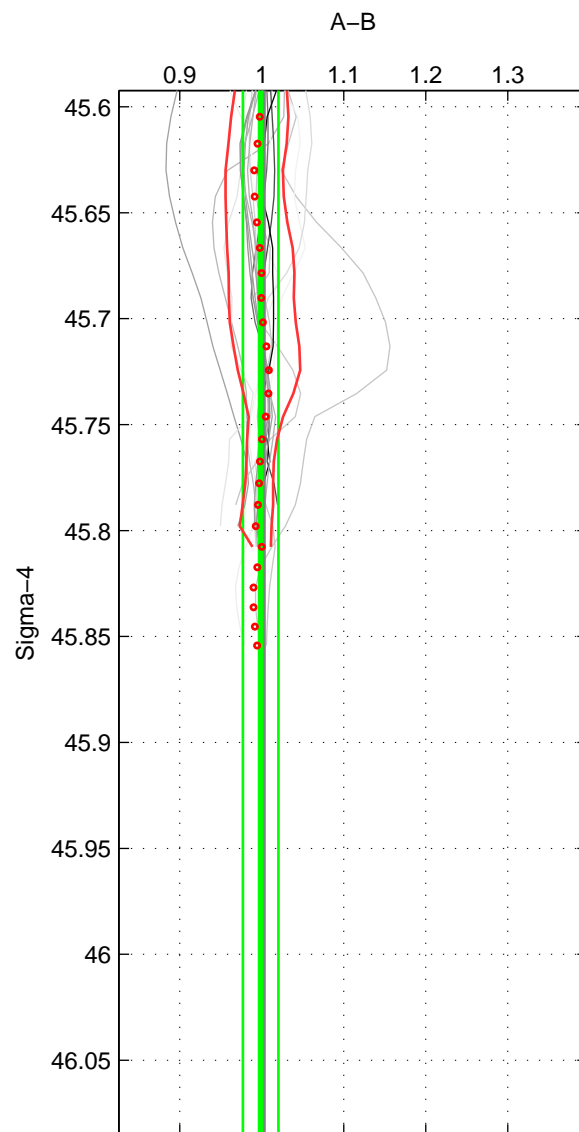

Cruise A (red). Date: Mar 2002 Cruisename: 213-29HE20020304

Cruise B (blue). Date: Aug 1988 Cruisename: 225-316N19871123.1

*** "Favourite" values are means of spaces 1 2.

	Offset	O.StDev	Ratio	R.Stdev	Rating
SIGMA:	-0.412	4.757	0.999	0.022	4
THETA:	0.229	2.680	1.001	0.011	4
DEPTH:	-0.458	0.741	0.999	0.003	3
FAV.:	-0.092	3.719	1.000	0.016	4

Profiles of A: 6
 Profiles of B: 20
 Diff profs : 20
 WMoffset (A-B): -0.41168
 WMoffset stdev: 4.7567
 WMratio (A/B): 0.99871
 WMratio stdev: 0.021632

Quality (1-5): 4

Profiles of A: 6
 Profiles of B: 20
 Diff profs : 20
 WMoffset (A-B): 0.22863
 WMoffset stdev: 2.6805
 WMratio (A/B): 1.001
 WMratio stdev: 0.010736

Quality (1-5): 4

Profiles of A: 6
 Profiles of B: 20
 Diff profs : 20
 WMoffset (A-B): -0.45825
 WMoffset stdev: 0.7415
 WMratio (A/B): 0.99871
 WMratio stdev: 0.0033491

Quality (1-5): 3

Please note that statistics are bad.