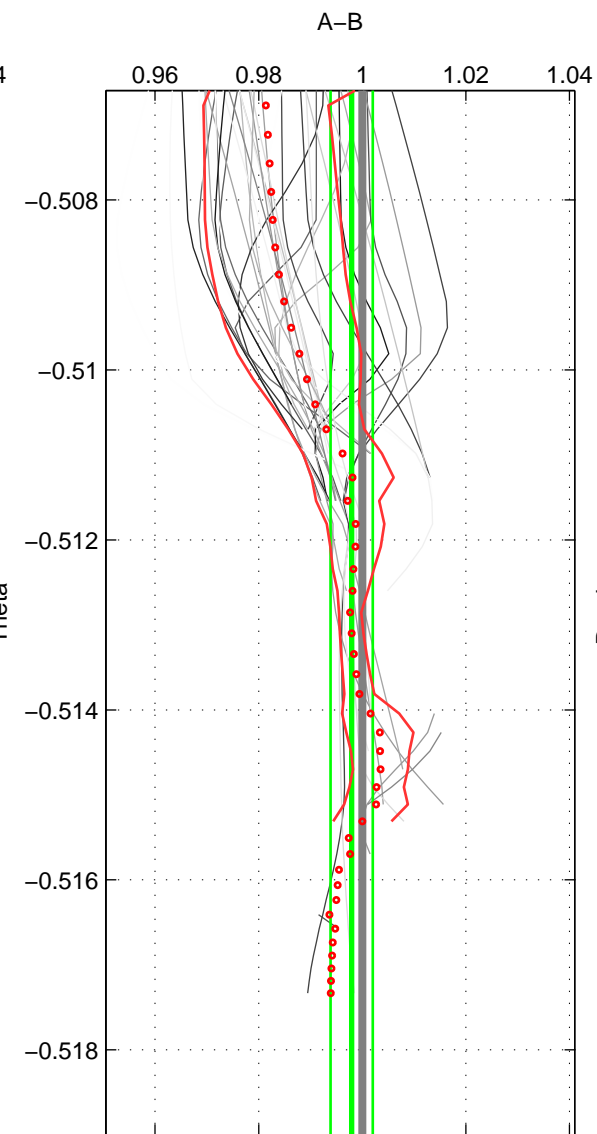

Cruise A (red). Date: Jul 2003 Cruisename: 50-320620030705

Cruise B (blue). Date: Sep 2005 Cruisename: 110-77DN20050819

\*\*\* "Favourite" values are means of spaces 1 2 3.

	Offset	O.StDev	Ratio	R.Stdev	Rating
SIGMA:	-3.040	1.926	0.990	0.007	4
THETA:	-0.581	1.156	0.998	0.004	4
DEPTH:	-0.643	0.349	0.998	0.001	4
FAV. :	-1.421	1.144	0.995	0.004	4

Profiles of A: 19  
 Profiles of B: 4  
 Diff profs : 49  
 WMoffset (A-B): -3.0401  
 WMoffset stdev: 1.9262  
 WMratio (A/B): 0.98959  
 WMratio stdev: 0.0065993

Quality (1-5): 4

Profiles of A: 18  
 Profiles of B: 4  
 Diff profs : 48  
 WMoffset (A-B): -0.58074  
 WMoffset stdev: 1.1564  
 WMratio (A/B): 0.99795  
 WMratio stdev: 0.0040602

Quality (1-5): 4

Profiles of A: 19  
 Profiles of B: 4  
 Diff profs : 50  
 WMoffset (A-B): -0.64296  
 WMoffset stdev: 0.34866  
 WMratio (A/B): 0.99774  
 WMratio stdev: 0.0012254

Quality (1-5): 4