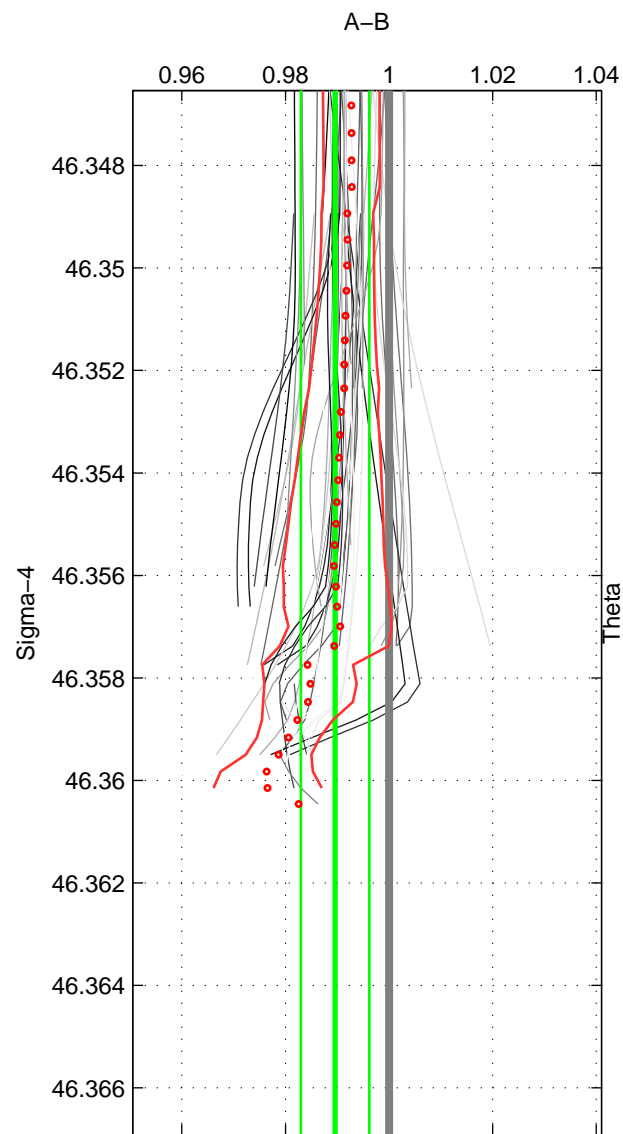

Cruise A (red). Date: Jul 2003 Cruisename: 50-320620030705

Cruise B (blue). Date: Sep 2005 Cruisename: 110-77DN20050819

\*\*\* "Favourite" values are means of spaces 1 2 3.

	Offset	O.StDev	Ratio	R.Stdev	Rating
SIGMA:	-3.040	1.926	0.990	0.007	4
THETA:	-0.581	1.156	0.998	0.004	4
DEPTH:	-0.643	0.349	0.998	0.001	4
FAV. :	-1.421	1.144	0.995	0.004	4

Profiles of A: 19  
 Profiles of B: 4  
 Diff profs : 49  
 WMoffset (A-B): -3.0401  
 WMoffset stdev: 1.9262  
 WMratio (A/B): 0.98959  
 WMratio stdev: 0.0065993

Quality (1-5): 4

Profiles of A: 18  
 Profiles of B: 4  
 Diff profs : 48  
 WMoffset (A-B): -0.58074  
 WMoffset stdev: 1.1564  
 WMratio (A/B): 0.99795  
 WMratio stdev: 0.0040602

Quality (1-5): 4

Profiles of A: 19  
 Profiles of B: 4  
 Diff profs : 50  
 WMoffset (A-B): -0.64296  
 WMoffset stdev: 0.34866  
 WMratio (A/B): 0.99774  
 WMratio stdev: 0.0012254

Quality (1-5): 4