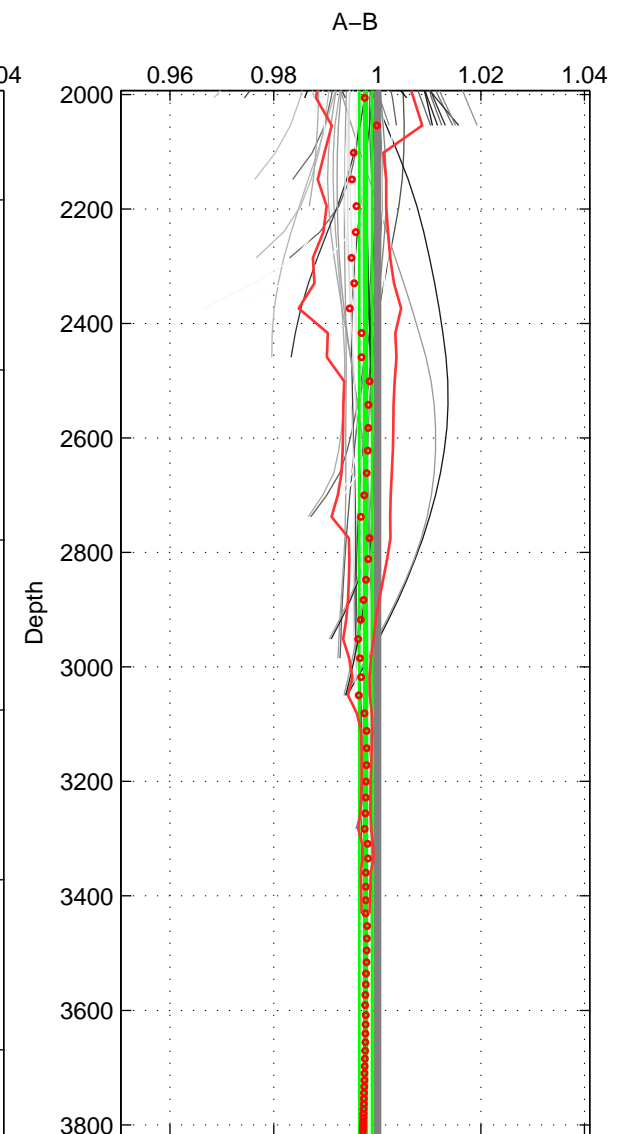

Cruise A (red). Date: Jul 2003 Cruisename: 50-320620030705

Cruise B (blue). Date: Sep 2005 Cruisename: 110-77DN20050819

\*\*\* "Favourite" values are means of spaces 1 2 3.

	Offset	O.StDev	Ratio	R.Stdev	Rating
SIGMA:	-3.040	1.926	0.990	0.007	4
THETA:	-0.581	1.156	0.998	0.004	4
DEPTH:	-0.643	0.349	0.998	0.001	4
FAV. :	-1.421	1.144	0.995	0.004	4

Profiles of A: 19  
 Profiles of B: 4  
 Diff profs : 49  
 WMoffset (A-B): -3.0401  
 WMoffset stdev: 1.9262  
 WMratio (A/B): 0.98959  
 WMratio stdev: 0.0065993

Quality (1-5): 4

Profiles of A: 18  
 Profiles of B: 4  
 Diff profs : 48  
 WMoffset (A-B): -0.58074  
 WMoffset stdev: 1.1564  
 WMratio (A/B): 0.99795  
 WMratio stdev: 0.0040602

Quality (1-5): 4

Profiles of A: 19  
 Profiles of B: 4  
 Diff profs : 50  
 WMoffset (A-B): -0.64296  
 WMoffset stdev: 0.34866  
 WMratio (A/B): 0.99774  
 WMratio stdev: 0.0012254

Quality (1-5): 4