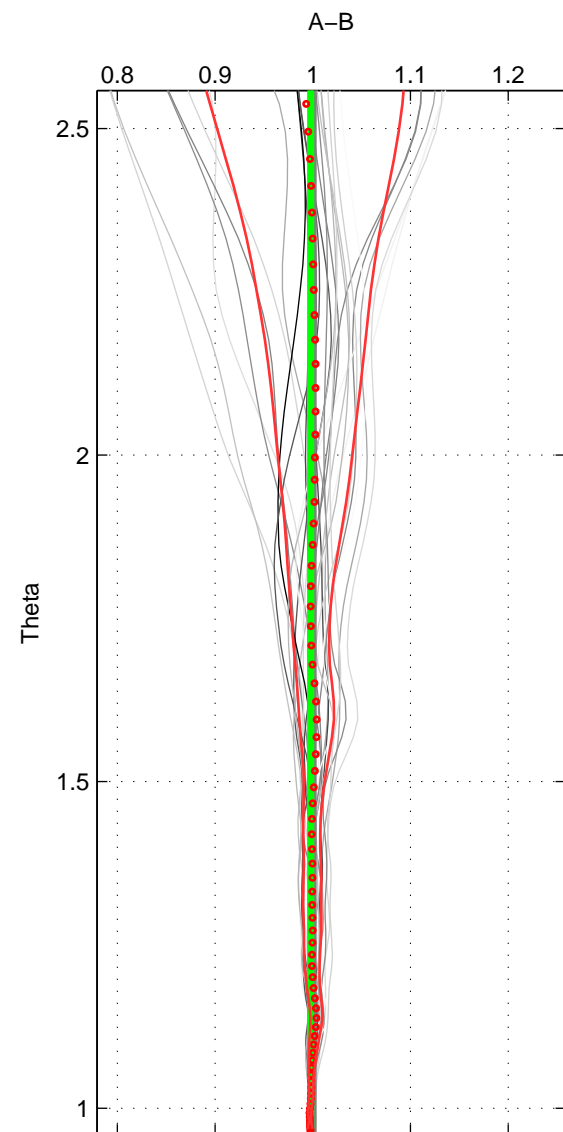

Cruise A (red). Date: Aug 1993 Cruisename: 498-32

Cruise B (blue). Date: Dec 2005 Cruisename: 607-48

*** "Favourite" values are means of spaces 1 2 3.

	Offset	O.StDev	Ratio	R.Stdev	Rating
SIGMA:	0.971	0.107	1.006	0.001	5
THETA:	-0.347	0.441	0.998	0.002	5
DEPTH:	0.908	1.520	1.005	0.009	5
FAV.:	0.511	0.689	1.003	0.004	5

Profiles of A: 7
 Profiles of B: 5
 Diff profs : 26
 WMoffset (A-B): 0.97148
 WMoffset stdev: 0.10706
 WMratio (A/B): 1.0055
 WMratio stdev: 0.00053563

Quality (1-5): 5

Profiles of A: 7
 Profiles of B: 5
 Diff profs : 26
 WMoffset (A-B): -0.34735
 WMoffset stdev: 0.44134
 WMratio (A/B): 0.99785
 WMratio stdev: 0.0023858

Quality (1-5): 5

Profiles of A: 7
 Profiles of B: 5
 Diff profs : 26
 WMoffset (A-B): 0.90798
 WMoffset stdev: 1.5195
 WMratio (A/B): 1.0054
 WMratio stdev: 0.0093051

Quality (1-5): 5