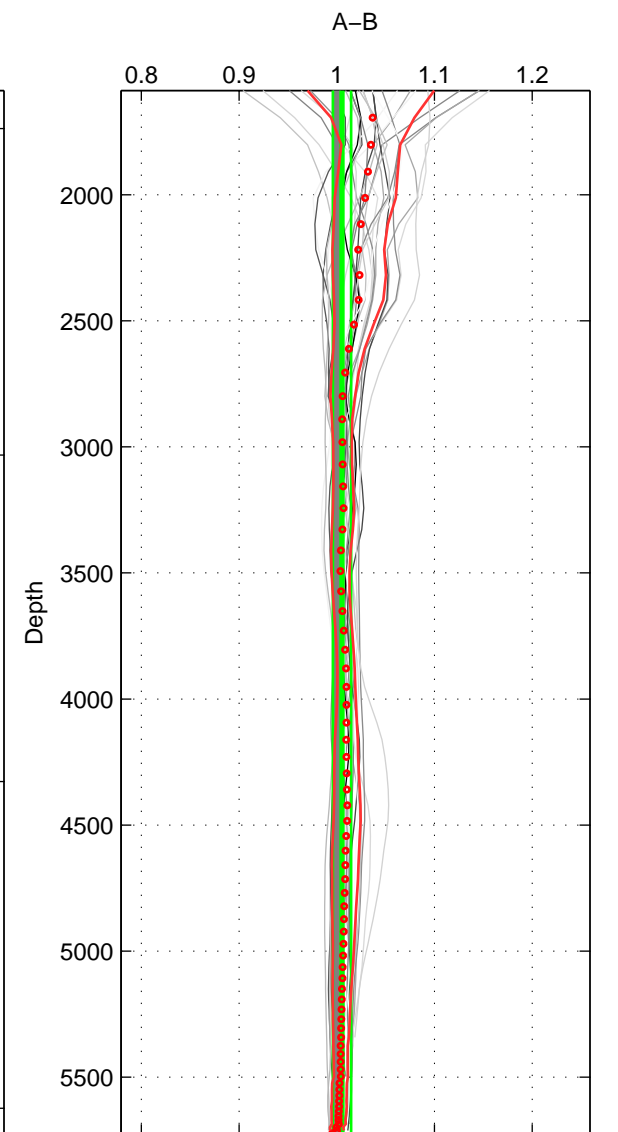

Cruise A (red). Date: Aug 1993 Cruisename: 498-32

Cruise B (blue). Date: Dec 2005 Cruisename: 607-48

*** "Favourite" values are means of spaces 1 2 3.

	Offset	O.StDev	Ratio	R.Stdev	Rating
SIGMA:	0.971	0.107	1.006	0.001	5
THETA:	-0.347	0.441	0.998	0.002	5
DEPTH:	0.908	1.520	1.005	0.009	5
FAV.:	0.511	0.689	1.003	0.004	5

Profiles of A: 7
 Profiles of B: 5
 Diff profs : 26
 WMoffset (A-B): 0.97148
 WMoffset stdev: 0.10706
 WMratio (A/B): 1.0055
 WMratio stdev: 0.00053563

Quality (1-5): 5

Profiles of A: 7
 Profiles of B: 5
 Diff profs : 26
 WMoffset (A-B): -0.34735
 WMoffset stdev: 0.44134
 WMratio (A/B): 0.99785
 WMratio stdev: 0.0023858

Quality (1-5): 5

Profiles of A: 7
 Profiles of B: 5
 Diff profs : 26
 WMoffset (A-B): 0.90798
 WMoffset stdev: 1.5195
 WMratio (A/B): 1.0054
 WMratio stdev: 0.0093051

Quality (1-5): 5