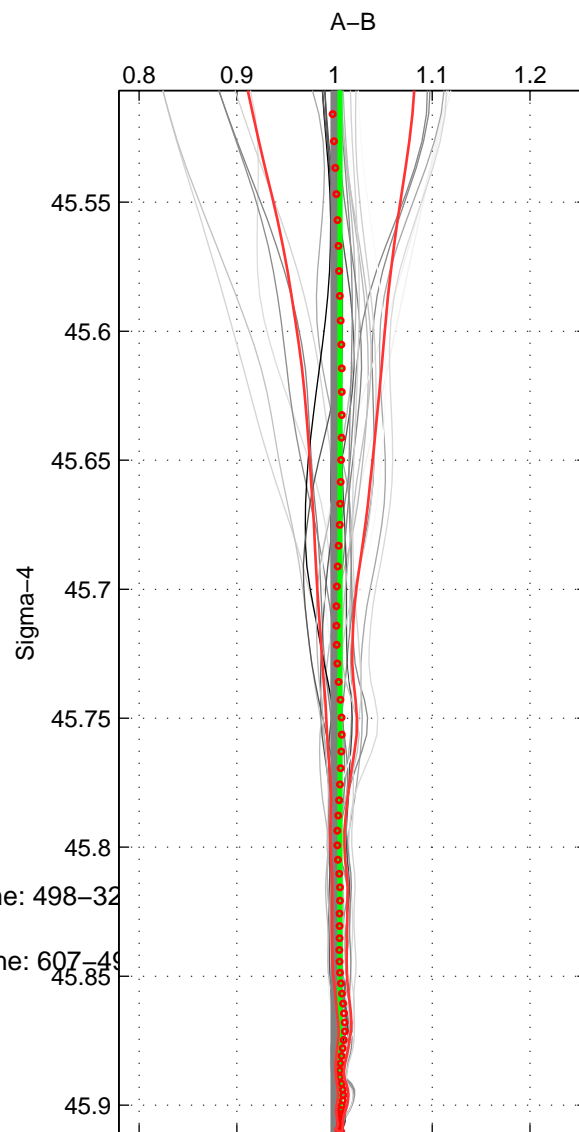

Cruise A (red). Date: Aug 1993 Cruisename: 498-32

Cruise B (blue). Date: Dec 2005 Cruisename: 607-48

*** "Favourite" values are means of spaces 1 2 3.

	Offset	O.StDev	Ratio	R.Stdev	Rating
SIGMA:	0.971	0.107	1.006	0.001	5
THETA:	-0.347	0.441	0.998	0.002	5
DEPTH:	0.908	1.520	1.005	0.009	5
FAV.:	0.511	0.689	1.003	0.004	5

Profiles of A: 7
 Profiles of B: 5
 Diff profs : 26
 WMoffset (A-B): 0.97148
 WMoffset stdev: 0.10706
 WMratio (A/B): 1.0055
 WMratio stdev: 0.00053563

Quality (1-5): 5

Profiles of A: 7
 Profiles of B: 5
 Diff profs : 26
 WMoffset (A-B): -0.34735
 WMoffset stdev: 0.44134
 WMratio (A/B): 0.99785
 WMratio stdev: 0.0023858

Quality (1-5): 5

Profiles of A: 7
 Profiles of B: 5
 Diff profs : 26
 WMoffset (A-B): 0.90798
 WMoffset stdev: 1.5195
 WMratio (A/B): 1.0054
 WMratio stdev: 0.0093051

Quality (1-5): 5